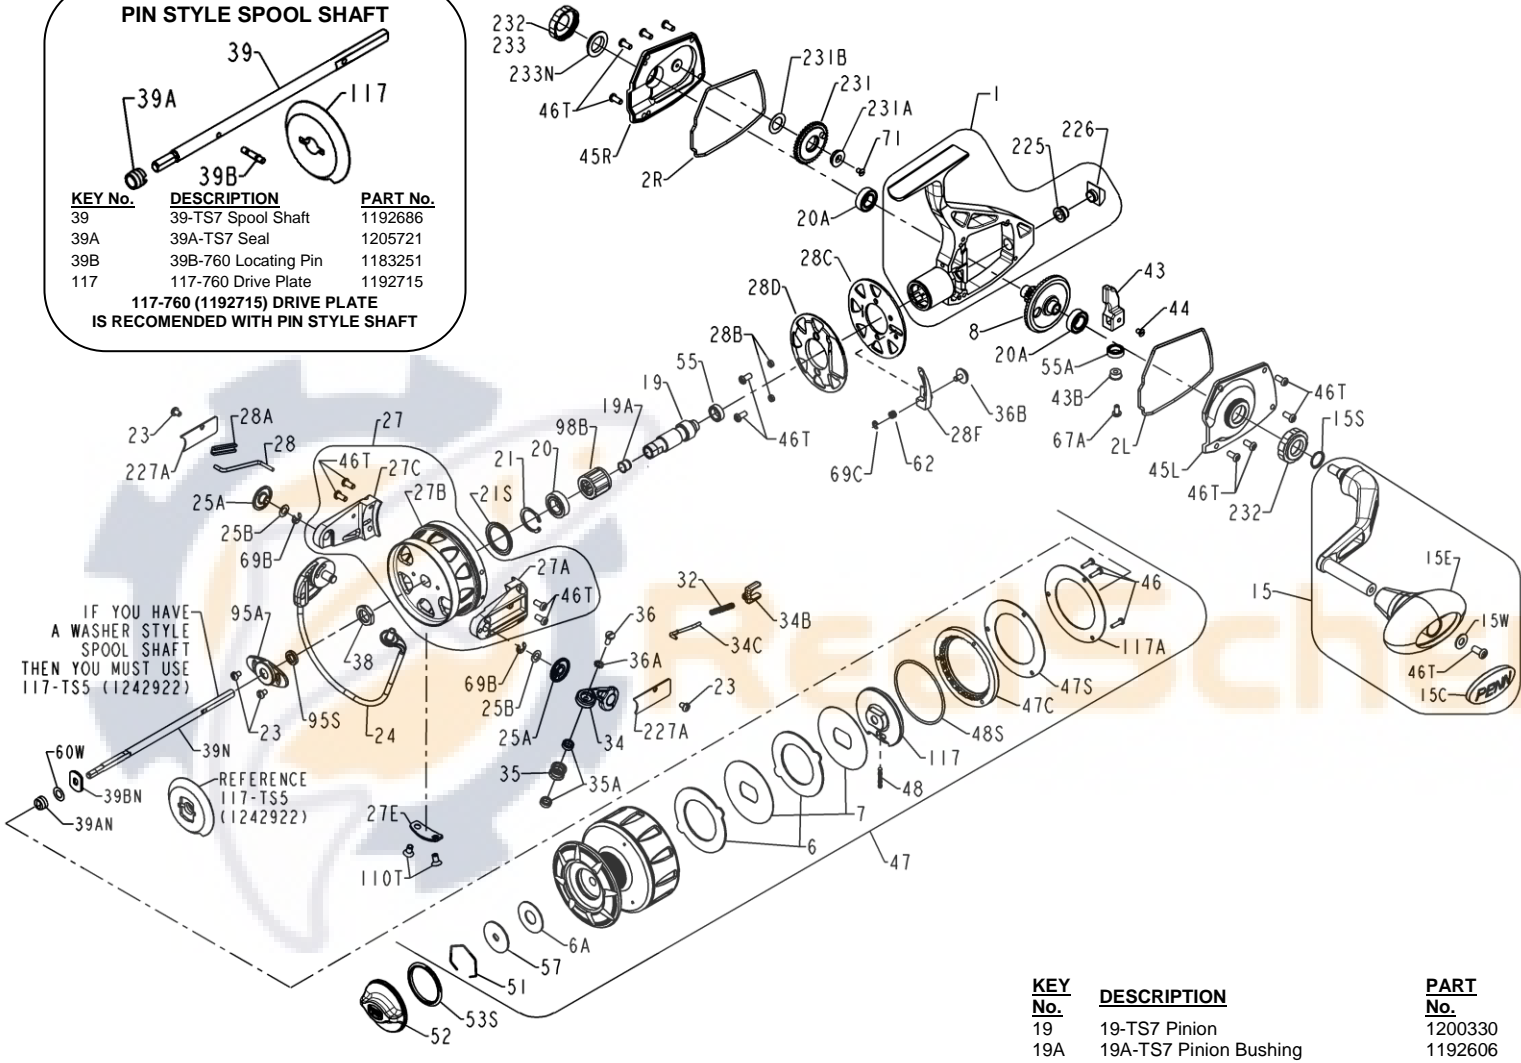

PARTS LIST FOR MODELS TRQS7-B (Black) & TRQS7-G (Gold)
REEL ASM NO'S 1227751 (TRQS7-B) & 1227755 (TRQS7-G)

PIN STYLE SPOOL SHAFT

KEY No.	DESCRIPTION	PART No.
39	39-TS7 Spool Shaft	1192686
39A	39A-TS7 Seal	1205721
39B	39B-760 Locating Pin	1183251
117	117-760 Drive Plate	1192715

117-760 (1192715) DRIVE PLATE IS RECOMMENDED WITH PIN STYLE SHAFT

IF YOU HAVE A WASHER STYLE SPOOL SHAFT THEN YOU MUST USE 117-TS5 (1242922)

REFERENCE 117-TS5 (1242922)

KEY No.	DESCRIPTION	PART No.
1	1-TS7B Housing Asm (Black)	1200324
1	1-TS7G Housing Asm (Gold)	1200325
2L	2L-TS7 Left Housing Gasket	1200326
2R	2R-TS7 Right Housing Gasket	1200327
6	6-950M Eared Drag Washer (2 req)	1190981
6A	6-309 Drag Washer	1180917
7	7-TS7 Keyed Drag Washer (2 req)	1192588
8	8-TS7 Gear Assembly	1192589
15	15-TS7B Handle Asm (Black)	1200328
15	15-TS7G Handle Asm (Gold)	1200329
15C	15C-TS7 Handle Knob Cap	1226716
15E	15E-TS7 Knob	1229393
15S	15S-TS7 Handle Seal	1200419
15W	15W-TS7 Washer	1229399

KEY No.	DESCRIPTION	PART No.
19	19-TS7 Pinion	1200330
19A	19A-TS7 Pinion Bushing	1192606
20	20-TS7 Pinion Ball Bearing	1191260
20A	20A-TS7 Gear Ball Bearing (2 req)	1191263
21	21-TS7 Retaining Ring	1192641
21S	21S-TS7 Rotor Seal	1191276
23	23-750 Cover Screw (4 req)	1181953
24	24-TS7 Bail Wire Assembly	1191329
25A	25A-TS7 Bail Bushing (2 req)	1200331
25B	25B-TS7 Bail Washer (2 req)	1200332
27	27-TS7B Rotor Assembly (Black)	1200333
27	27-TS7G Rotor Assembly (Gold)	1200334
27A	27A-TS7BP Roller Arm (Black)	1280971
27A	27A-TS7GP Roller Arm (Gold)	1280972
27B	27B-TS7B Rotor Cup (Black)	1229737
27B	27B-TS7G Rotor Cup (Gold)	1229738
27C	27C-TS7B Cam Arm (Black)	1229749
27C	27C-TS7G Cam Arm (Gold)	1229750
27E	27E-TS7 Balance Weight	1200335