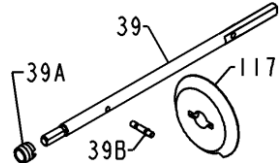

PARTS LIST FOR MODELS TRQS7-B (Black) & TRQS7-G (Gold)
REEL ASM NO'S 1227751 (TRQS7-B) & 1227755 (TRQS7-G)

PIN STYLE SPOOL SHAFT

KEY No.	DESCRIPTION	PART No.
39	39-TS7 Spool Shaft	1192686
39A	39A-TS7 Seal	1205721
39B	39B-760 Locating Pin	1183251
117	117-760 Drive Plate	1192715

117-760 (1192715) DRIVE PLATE IS RECOMMENDED WITH PIN STYLE SHAFT

IF YOU HAVE A WASHER STYLE SPOOL SHAFT THEN YOU MUST USE 117-TS5 (1242922)

REFERENCE 117-TS5 (1242922)

KEY No.	DESCRIPTION	PART No.
1	1-TS7B Housing Asm (Black)	1200324
1	1-TS7G Housing Asm (Gold)	1200325
2L	2L-TS7 Left Housing Gasket	1200326
2R	2R-TS7 Right Housing Gasket	1200327
6	6-950M Eared Drag Washer (2 req)	1190981
6A	6-309 Drag Washer	1180917
7	7-TS7 Keyed Drag Washer (2 req)	1192588
8	8-TS7 Gear Assembly	1192589
15	15-TS7B Handle Asm (Black)	1200328
15	15-TS7G Handle Asm (Gold)	1200329
15C	15C-TS7 Handle Knob Cap	1226716
15E	15E-TS7 Knob	1229393
15S	15S-TS7 Handle Seal	1200419
15W	15W-TS7 Washer	1229399

KEY No.	DESCRIPTION	PART No.
19	19-TS7 Pinion	1200330
19A	19A-TS7 Pinion Bushing	1192606
20	20-TS7 Pinion Ball Bearing	1191260
20A	20A-TS7 Gear Ball Bearing (2 req)	1191263
21	21-TS7 Retaining Ring	1192641
21S	21S-TS7 Rotor Seal	1191276
23	23-750 Cover Screw (4 req)	1181953
24	24-TS7 Bail Wire Assembly	1191329
25A	25A-TS7 Bail Bushing (2 req)	1200331
25B	25B-TS7 Bail Washer (2 req)	1200332
27	27-TS7B Rotor Assembly (Black)	1200333
27	27-TS7G Rotor Assembly (Gold)	1200334
27A	27A-TS7BP Roller Arm (Black)	1280971
27A	27A-TS7GP Roller Arm (Gold)	1280972
27B	27B-TS7B Rotor Cup (Black)	1229737
27B	27B-TS7G Rotor Cup (Gold)	1229738
27C	27C-TS7B Cam Arm (Black)	1229749
27C	27C-TS7G Cam Arm (Gold)	1229750
27E	27E-TS7 Balance Weight	1200335