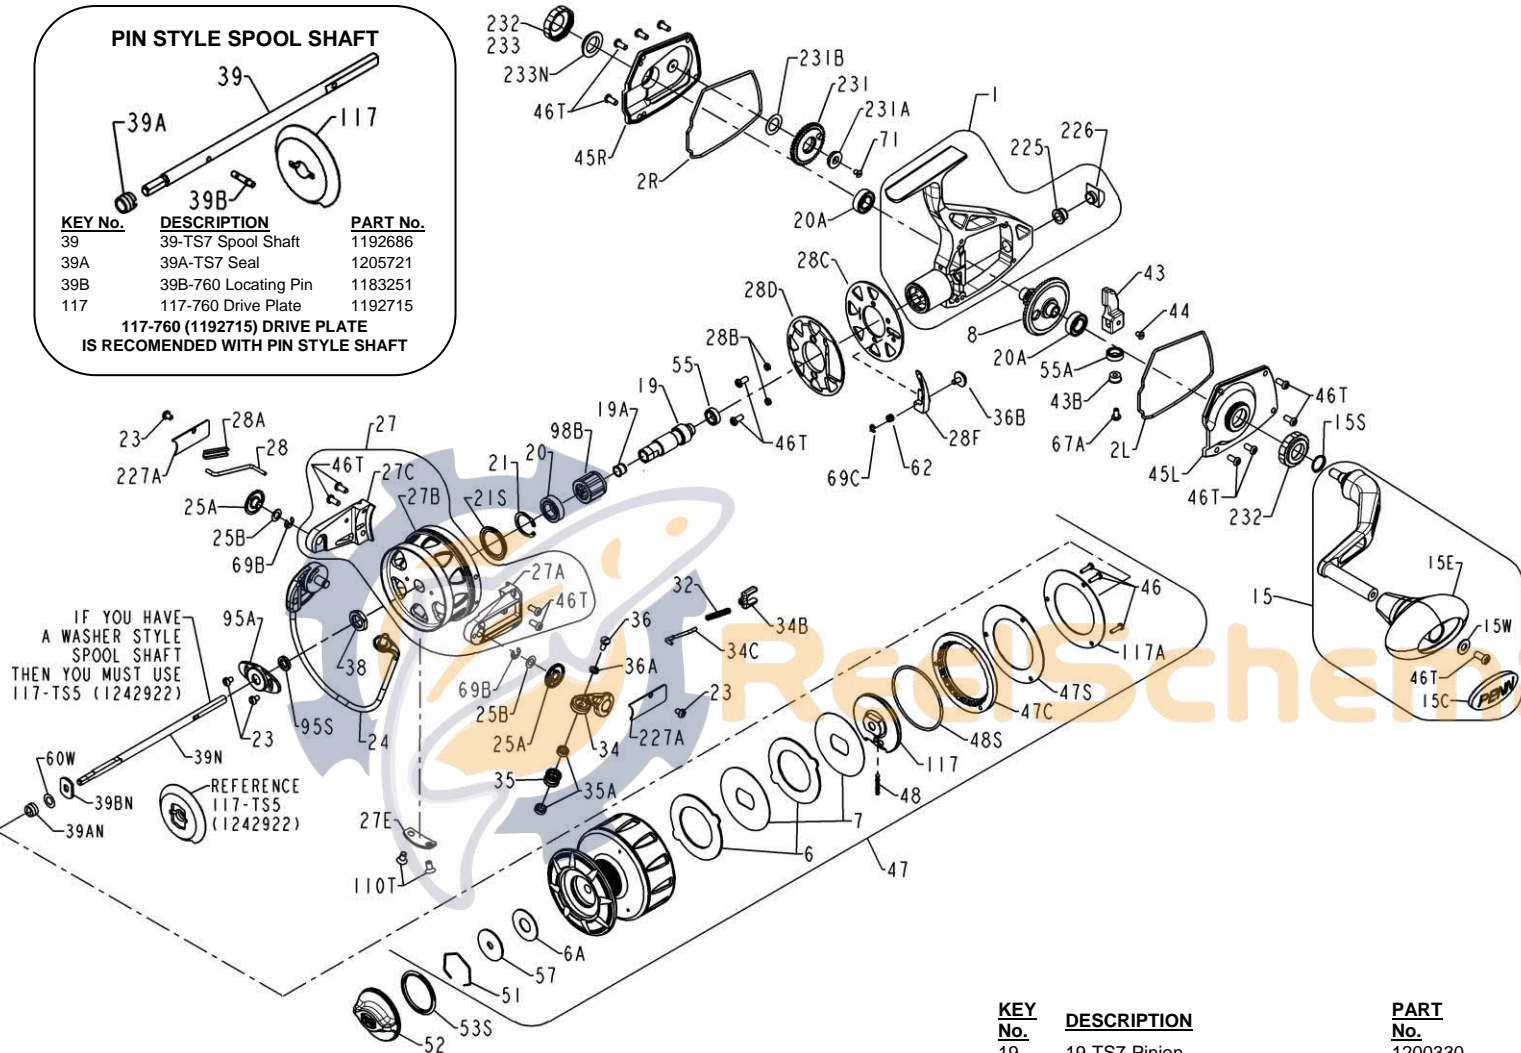

PARTS LIST FOR MODELS TRQS9-B (Black) & TRQS9-G (Gold)
REEL ASM NO'S 1227756 (TRQS9-B) & 1227759 (TRQS9-G)

PIN STYLE SPOOL SHAFT

KEY No.	DESCRIPTION	PART No.
39	39-TS7 Spool Shaft	1192686
39A	39A-TS7 Seal	1205721
39B	39B-760 Locating Pin	1183251
117	117-760 Drive Plate	1192715

117-760 (1192715) DRIVE PLATE IS RECOMENDED WITH PIN STYLE SHAFT

IF YOU HAVE A WASHER STYLE SPOOL SHAFT THEN YOU MUST USE 117-TS5 (1242922)

REFERENCE 117-TS5 (1242922)

KEY No.	DESCRIPTION	PART No.
1	1-TS7B Housing Asm (Black)	1200324
1	1-TS7G Housing Asm (Gold)	1200325
2L	2L-TS7 Left Housing Gasket	1200326
2R	2R-TS7 Right Housing Gasket	1200327
6	6-950M Eared Drag Washer (2 req)	1190981
6A	6-309 Drag Washer	1180917
7	7-TS7 Keyed Drag Washer (2 req)	1192588
8	8-TS7 Gear Assembly	1192589
15	15-TS7B Handle Asm (Black)	1200328
15	15-TS7G Handle Asm (Gold)	1200329
15C	15C-TS7 Handle Knob Cap	1226716
15E	15E-TS7 Knob	1229393
15S	15S-TS7 Handle Seal	1200419
15W	15W-TS7 Washer	1229399

KEY No.	DESCRIPTION	PART No.
19	19-TS7 Pinion	1200330
19A	19A-TS7 Pinion Bushing	1192606
20	20-TS7 Pinion Ball Bearing	1191260
20A	20A-TS7 Gear Ball Bearing (2 req)	1191263
21	21-TS7 Retaining Ring	1192641
21S	21S-TS7 Rotor Seal	1191276
23	23-750 Cover Screw (4 req)	1181953
24	24-TS9 Bail Wire Assembly	1191330
25A	25A-TS7 Bail Bushing (2 req)	1200331
25B	25B-TS7 Bail Washer (2 req)	1200332
27	27-TS9B Rotor Assembly (Black)	1200408
27	27-TS9G Rotor Assembly (Gold)	1200409
27A	27A-TS9BP Roller Arm (Black)	1280973
27A	27A-TS9GP Roller Arm (Gold)	1280974
27B	27B-TS9B Rotor Cup (Black)	1229741
27B	27B-TS9G Rotor Cup (Gold)	1229742
27C	27C-TS9B Cam Arm (Black)	1229752
27C	27C-TS9G Cam Arm (Gold)	1229753
27E	27E-TS9 Balance Weight	1200410