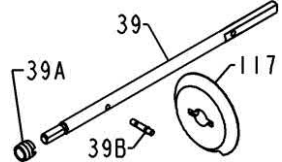

PARTS LIST FOR MODELS TRQS9-B (Black) & TRQS9-G (Gold)
REEL ASM NO'S 1227756 (TRQS9-B) & 1227759 (TRQS9-G)

PIN STYLE SPOOL SHAFT

KEY No.	DESCRIPTION	PART No.
39	39-TS7 Spool Shaft	1192686
39A	39A-TS7 Seal	1205721
39B	39B-760 Locating Pin	1183251
117	117-760 Drive Plate	1192715

117-760 (1192715) DRIVE PLATE IS RECOMENDED WITH PIN STYLE SHAFT

IF YOU HAVE A WASHER STYLE SPOOL SHAFT THEN YOU MUST USE 117-TS5 (1242922)

REFERENCE 117-TS5 (1242922)

KEY No.	DESCRIPTION	PART No.
1	1-TS7B Housing Asm (Black)	1200324
1	1-TS7G Housing Asm (Gold)	1200325
2L	2L-TS7 Left Housing Gasket	1200326
2R	2R-TS7 Right Housing Gasket	1200327
6	6-950M Eared Drag Washer (2 req)	1190981
6A	6-309 Drag Washer	1180917
7	7-TS7 Keyed Drag Washer (2 req)	1192588
8	8-TS7 Gear Assembly	1192589
15	15-TS7B Handle Asm (Black)	1200328
15	15-TS7G Handle Asm (Gold)	1200329
15C	15C-TS7 Handle Knob Cap	1226716
15E	15E-TS7 Knob	1229393
15S	15S-TS7 Handle Seal	1200419
15W	15W-TS7 Washer	1229399

KEY No.	DESCRIPTION	PART No.
19	19-TS7 Pinion	1200330
19A	19A-TS7 Pinion Bushing	1192606
20	20-TS7 Pinion Ball Bearing	1191260
20A	20A-TS7 Gear Ball Bearing (2 req)	1191263
21	21-TS7 Retaining Ring	1192641
21S	21S-TS7 Rotor Seal	1191276
23	23-750 Cover Screw (4 req)	1181953
24	24-TS9 Bail Wire Assembly	1191330
25A	25A-TS7 Bail Bushing (2 req)	1200331
25B	25B-TS7 Bail Washer (2 req)	1200332
27	27-TS9B Rotor Assembly (Black)	1200408
27	27-TS9G Rotor Assembly (Gold)	1200409
27A	27A-TS9BP Roller Arm (Black)	1280973
27A	27A-TS9GP Roller Arm (Gold)	1280974
27B	27B-TS9B Rotor Cup (Black)	1229741
27B	27B-TS9G Rotor Cup (Gold)	1229742
27C	27C-TS9B Cam Arm (Black)	1229752
27C	27C-TS9G Cam Arm (Gold)	1229753
27E	27E-TS9 Balance Weight	1200410