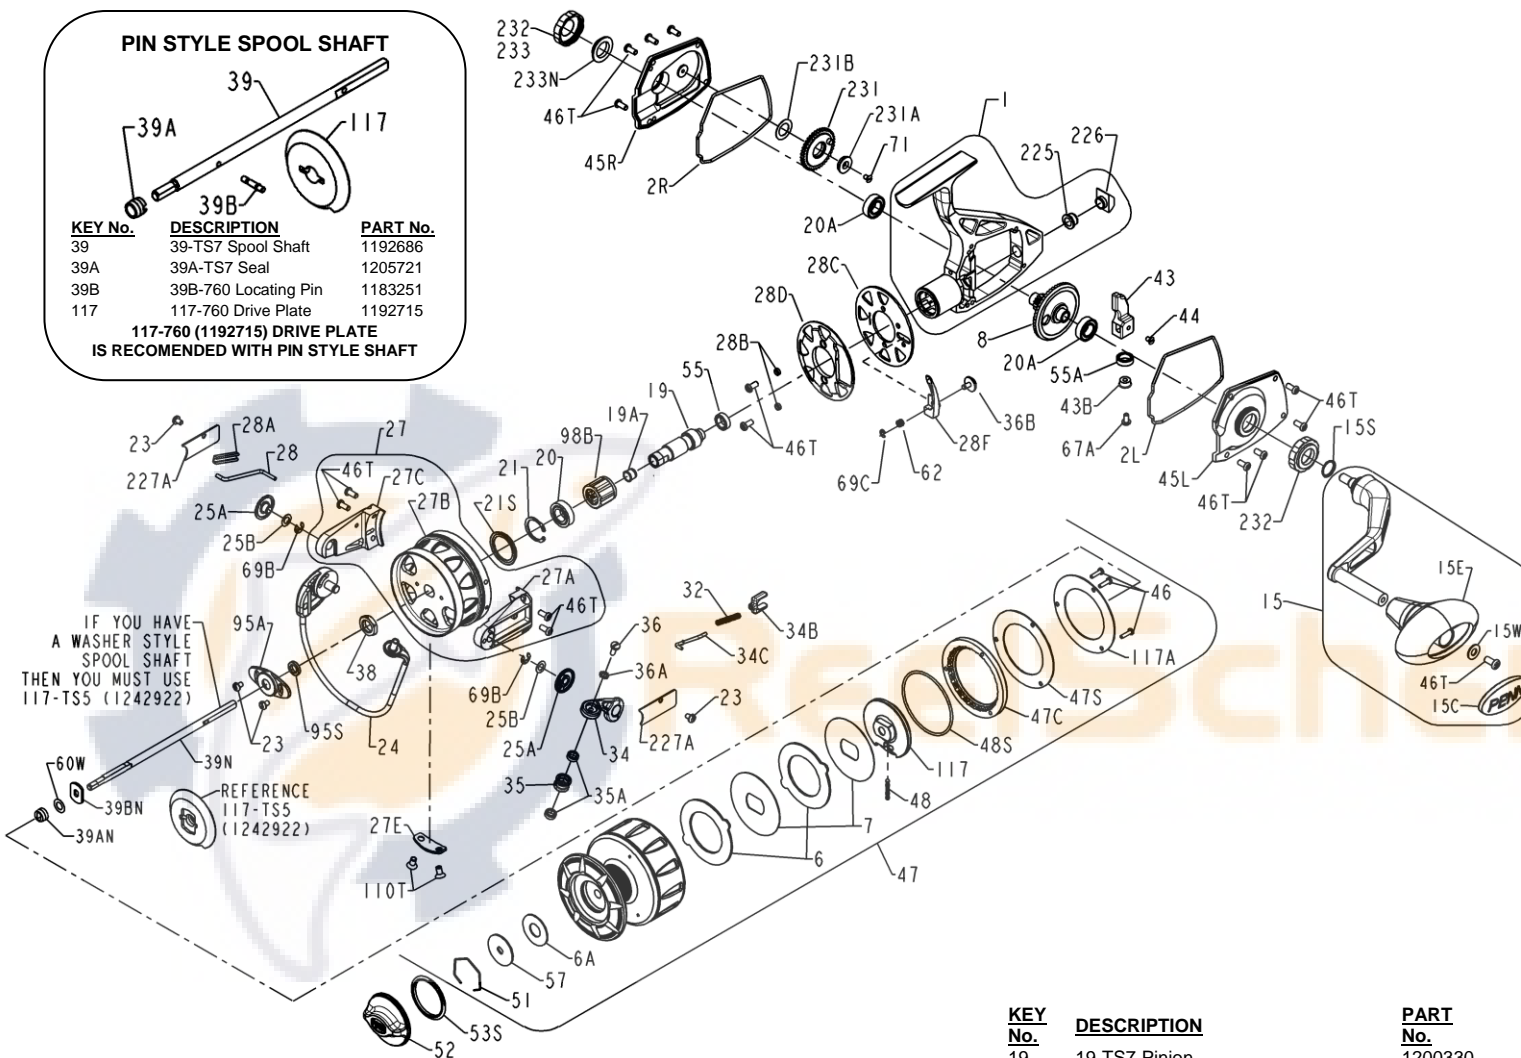

PARTS LIST FOR MODELS TRQS9-B (Black) & TRQS9-G (Gold)
REEL ASM NO'S 1227756 (TRQS9-B) & 1227759 (TRQS9-G)

PIN STYLE SPOOL SHAFT

KEY No.	DESCRIPTION	PART No.
39	39-TS7 Spool Shaft	1192686
39A	39A-TS7 Seal	1205721
39B	39B-760 Locating Pin	1183251
117	117-760 Drive Plate	1192715

117-760 (1192715) DRIVE PLATE IS RECOMENDED WITH PIN STYLE SHAFT

IF YOU HAVE A WASHER STYLE SPOOL SHAFT THEN YOU MUST USE 117-TS5 (1242922)

KEY No.	DESCRIPTION	PART No.
1	1-TS7B Housing Asm (Black)	1200324
1	1-TS7G Housing Asm (Gold)	1200325
2L	2L-TS7 Left Housing Gasket	1200326
2R	2R-TS7 Right Housing Gasket	1200327
6	6-950M Eared Drag Washer (2 req)	1190981
6A	6-309 Drag Washer	1180917
7	7-TS7 Keyed Drag Washer (2 req)	1192588
8	8-TS7 Gear Assembly	1192589
15	15-TS7B Handle Asm (Black)	1200328
15	15-TS7G Handle Asm (Gold)	1200329
15C	15C-TS7 Handle Knob Cap	1226716
15E	15E-TS7 Knob	1229393
15S	15S-TS7 Handle Seal	1200419
15W	15W-TS7 Washer	1229399

KEY No.	DESCRIPTION	PART No.
19	19-TS7 Pinion	1200330
19A	19A-TS7 Pinion Bushing	1192606
20	20-TS7 Pinion Ball Bearing	1191260
20A	20A-TS7 Gear Ball Bearing (2 req)	1191263
21	21-TS7 Retaining Ring	1192641
21S	21S-TS7 Rotor Seal	1191276
23	23-750 Cover Screw (4 req)	1181953
24	24-TS9 Bail Wire Assembly	1191330
25A	25A-TS7 Bail Bushing (2 req)	1200331
25B	25B-TS7 Bail Washer (2 req)	1200332
27	27-TS9B Rotor Assembly (Black)	1200408
27	27-TS9G Rotor Assembly (Gold)	1200409
27A	27A-TS9BP Roller Arm (Black)	1280973
27A	27A-TS9GP Roller Arm (Gold)	1280974
27B	27B-TS9B Rotor Cup (Black)	1229741
27B	27B-TS9G Rotor Cup (Gold)	1229742
27C	27C-TS9B Cam Arm (Black)	1229752
27C	27C-TS9G Cam Arm (Gold)	1229753
27E	27E-TS9 Balance Weight	1200410