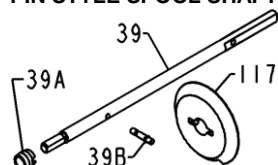

PARTS LIST FOR MODELS TRQS9-B (Black) & TRQS9-G (Gold)
REEL ASM NO'S 1227756 (TRQS9-B) & 1227759 (TRQS9-G)

PIN STYLE SPOOL SHAFT

KEY No.	DESCRIPTION	PART No.
39	39-TS7 Spool Shaft	1192686
39A	39A-TS7 Seal	1205721
39B	39B-760 Locating Pin	1183251
117	117-760 Drive Plate	1192715

117-760 (1192715) DRIVE PLATE IS RECOMENDED WITH PIN STYLE SHAFT

IF YOU HAVE A WASHER STYLE SPOOL SHAFT THEN YOU MUST USE 117-TS5 (1242922)

KEY No.	DESCRIPTION	PART No.
1	1-TS7B Housing Asm (Black)	1200324
1	1-TS7G Housing Asm (Gold)	1200325
2L	2L-TS7 Left Housing Gasket	1200326
2R	2R-TS7 Right Housing Gasket	1200327
6	6-950M Eared Drag Washer (2 req)	1190981
6A	6-309 Drag Washer	1180917
7	7-TS7 Keyed Drag Washer (2 req)	1192588
8	8-TS7 Gear Assembly	1192589
15	15-TS7B Handle Asm (Black)	1200328
15	15-TS7G Handle Asm (Gold)	1200329
15C	15C-TS7 Handle Knob Cap	1226716
15E	15E-TS7 Knob	1229393
15S	15S-TS7 Handle Seal	1200419
15W	15W-TS7 Washer	1229399

KEY No.	DESCRIPTION	PART No.
19	19-TS7 Pinion	1200330
19A	19A-TS7 Pinion Bushing	1192606
20	20-TS7 Pinion Ball Bearing	1191260
20A	20A-TS7 Gear Ball Bearing (2 req)	1191263
21	21-TS7 Retaining Ring	1192641
21S	21S-TS7 Rotor Seal	1191276
23	23-750 Cover Screw (4 req)	1181953
24	24-TS9 Bail Wire Assembly	1191330
25A	25A-TS7 Bail Bushing (2 req)	1200331
25B	25B-TS7 Bail Washer (2 req)	1200332
27	27-TS9B Rotor Assembly (Black)	1200408
27	27-TS9G Rotor Assembly (Gold)	1200409
27A	27A-TS9BP Roller Arm (Black)	1280973
27A	27A-TS9GP Roller Arm (Gold)	1280974
27B	27B-TS9B Rotor Cup (Black)	1229741
27B	27B-TS9G Rotor Cup (Gold)	1229742
27C	27C-TS9B Cam Arm (Black)	1229752
27C	27C-TS9G Cam Arm (Gold)	1229753
27E	27E-TS9 Balance Weight	1200410