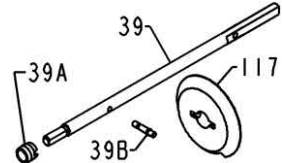

PENN PARTS LIST FOR MODEL TRQS9-BBLS (Bailless Rotor)

REEL ASSEMBLY NO 1227757

PIN STYLE SPOOL SHAFT

KEY No.	DESCRIPTION	PART No.
39	39-TS7 Spool Shaft	1192686
39A	39A-TS7 Seal	1205721
39B	39B-760 Locating Pin	1183251
117	117-760 Drive Plate	1192715