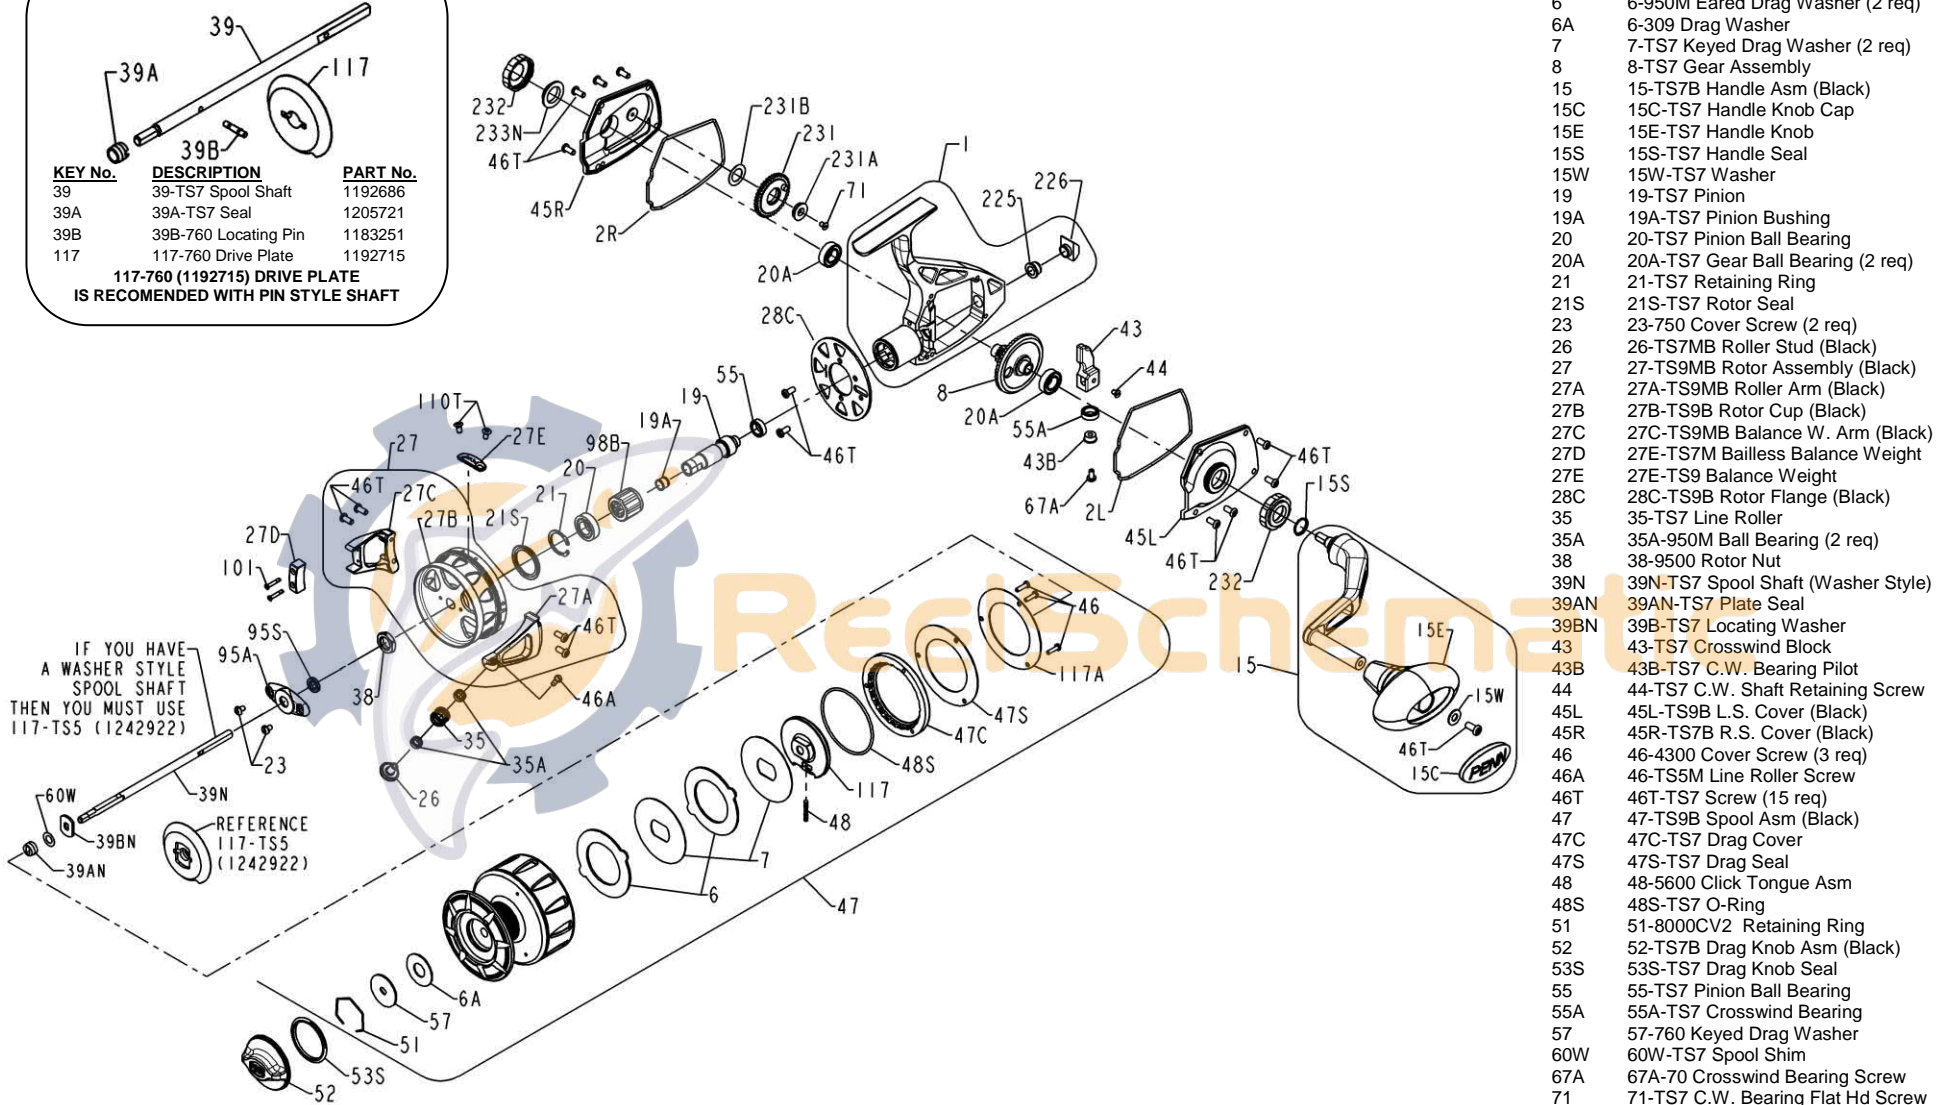

PENN PARTS LIST FOR MODEL TRQS9-BBLS (Bailless Rotor)

REEL ASSEMBLY NO 1227757

PIN STYLE SPOOL SHAFT

KEY No.	DESCRIPTION	PART No.
39	39-TS7 Spool Shaft	1192686
39A	39A-TS7 Seal	1205721
39B	39B-760 Locating Pin	1183251
117	117-760 Drive Plate	1192715

117-760 (1192715) DRIVE PLATE IS RECOMENDED WITH PIN STYLE SHAFT

IF YOU HAVE A WASHER STYLE SPOOL SHAFT THEN YOU MUST USE 117-TS5 (1242922)

REFERENCE 117-TS5 (1242922)

KEY No.	DESCRIPTION	PART No.
1	1-TS7B Housing Asm (Black)	1200324
2L	2L-TS7 Left Housing Gasket	1200326
2R	2R-TS7 Right Housing Gasket	1200327
6	6-950M Eared Drag Washer (2 req)	1190981
6A	6-309 Drag Washer	1180917
7	7-TS7 Keyed Drag Washer (2 req)	1192588
8	8-TS7 Gear Assembly	1192589
15	15-TS7B Handle Asm (Black)	1200328
15C	15C-TS7 Handle Knob Cap	1226716
15E	15E-TS7 Handle Knob	1229393
15S	15S-TS7 Handle Seal	1200419
15W	15W-TS7 Washer	1229399
19	19-TS7 Pinion	1200330
19A	19A-TS7 Pinion Bushing	1192606
20	20-TS7 Pinion Ball Bearing	1191260
20A	20A-TS7 Gear Ball Bearing (2 req)	1191263
21	21-TS7 Retaining Ring	1192641
21S	21S-TS7 Rotor Seal	1191276
23	23-750 Cover Screw (2 req)	1181953
26	26-TS7MB Roller Stud (Black)	1225787
27	27-TS9MB Rotor Assembly (Black)	1225800
27A	27A-TS9MB Roller Arm (Black)	1229731
27B	27B-TS9B Rotor Cup (Black)	1229741
27C	27C-TS9MB Balance W. Arm (Black)	1229754
27D	27E-TS7M Bailless Balance Weight	1225788
27E	27E-TS9 Balance Weight	1200410
28C	28C-TS9B Rotor Flange (Black)	1200411
35	35-TS7 Line Roller	1205239
35A	35A-950M Ball Bearing (2 req)	1182951
38	38-9500 Rotor Nut	1183160
39N	39N-TS7 Spool Shaft (Washer Style)	1251997
39AN	39AN-TS7 Plate Seal	1251999
39BN	39B-TS7 Locating Washer	1241979
43	43-TS7 Crosswind Block	1191815
43B	43B-TS7 C.W. Bearing Pilot	1192690
44	44-TS7 C.W. Shaft Retaining Screw	1225769
45L	45L-TS9B L.S. Cover (Black)	1200415
45R	45R-TS7B R.S. Cover (Black)	1200347
46	46-4300 Cover Screw (3 req)	1183567
46A	46-TS5M Line Roller Screw	1225782
46T	46T-TS7 Screw (15 req)	1191914
47	47-TS9B Spool Asm (Black)	1200417
47C	47C-TS7 Drag Cover	1192691
47S	47S-TS7 Drag Seal	1191959
48	48-5600 Click Tongue Asm	1183710
48S	48S-TS7 O-Ring	1211091
51	51-8000CV2 Retaining Ring	1245795
52	52-TS7B Drag Knob Asm (Black)	1200351
53S	53S-TS7 Drag Knob Seal	1211093
55	55-TS7 Pinion Ball Bearing	1192029
55A	55A-TS7 Crosswind Bearing	1203081
57	57-760 Keyed Drag Washer	1192695
60W	60W-TS7 Spool Shim	1242146
67A	67A-70 Crosswind Bearing Screw	1184111
71	71-TS7 C.W. Bearing Flat Hd Screw	1200354
95A	95A-TS7 Rotor Nut Cover	1192704
95S	95S-TS7 Spool Shaft Seal	1192188
98B	98B-760 Clutch Bearing	1200355
101	101-TS5M Screw (2 req)	1225783
110T	110T-50 Screw (2 req)	1184449
117	117-TS7 Drive Plate	1242923
117A	117A-TS7 Seal Cover	1192717
225	225-TS7 Rear Bushing	1192739
226	226-TS7 Rear Cap	1192470
231	231-TS7 Crosswind Gear Asm	1192740
231A	231A-TS7 Crosswind Gear Bushing	1192741
231B	231B-TS7 Crosswind Gear Washer	1192742
232	232-TS7B Brg Cover (Black) (2 req)	1200358
233N	233N-TS7B Bearing Cap (Black)	1253566