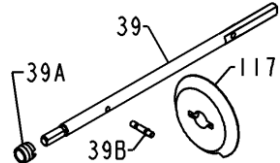

**PARTS LIST FOR MODELS TRQS9E-B (Black) & TRQS9E-G (Gold)**  
**REEL ASM NO'S 1233560 (TRQS9E-B) & 1227758 (TRQS9E-G)**

**PIN STYLE SPOOL SHAFT**

KEY No.	DESCRIPTION	PART No.
39	39-TS7 Spool Shaft	1192686
39A	39A-TS7 Seal	1205721
39B	39B-760 Locating Pin	1183251
117	117-760 Drive Plate	1192715

**117-760 (1192715) DRIVE PLATE IS RECOMENDED WITH PIN STYLE SHAFT**

IF YOU HAVE A WASHER STYLE SPOOL SHAFT THEN YOU MUST USE 117-TS5 (1242922)

REFERENCE 117-TS5 (1242922)

KEY No.	DESCRIPTION	PART No.
1	1-TS7B Housing Asm (Black)	1200324
1	1-TS7G Housing Asm (Gold)	1200325
2L	2L-TS7 Left Housing Gasket	1200326
2R	2R-TS7 Right Housing Gasket	1200327
6	6-950M Eared Drag Washer (2 req)	1190981
6A	6-309 Drag Washer	1180917
7	7-TS7 Keyed Drag Washer (2 req)	1192588
8	8-TS7 Gear Assembly	1192589
15	15-TS7B Handle Asm (Black)	1200328
15	15-TS7G Handle Asm (Gold)	1200329
15C	15C-TS7 Handle Knob Cap	1226716
15E	15E-TS7 Handle Knob	1229393
15S	15S-TS7 Handle Seal	1200419
15W	15W-TS7 Washer	1229399

KEY No.	DESCRIPTION	PART No.
19	19-TS7 Pinion	1200330
19A	19A-TS7 Pinion Bushing	1192606
20	20-TS7 Pinion Ball Bearing	1191260
20A	20A-TS7 Gear Ball Bearing (2 req)	1191263
21	21-TS7 Retaining Ring	1192641
23	23-750 Cover Screw (4 req)	1181953
24	24-TS9 Bail Wire Assembly	1191330
25A	25A-TS7 Bail Bushing (2 req)	1200331
25B	25B-TS7 Bail Washer (2 req)	1200332
27	27-TS9B Rotor Assembly (Black)	1200408
27	27-TS9G Rotor Assembly (Gold)	1200409
27A	27A-TS9BP Roller Arm (Black)	1280973
27A	27A-TS9GP Roller Arm (Gold)	1280974
27B	27B-TS9B Rotor Cup (Black)	1229741
27B	27B-TS9G Rotor Cup (Gold)	1229742
27C	27C-TS9B Cam Arm (Black)	1229752
27C	27C-TS9G Cam Arm (Gold)	1229753
27E	27E-TS9 Balance Weight	1200410