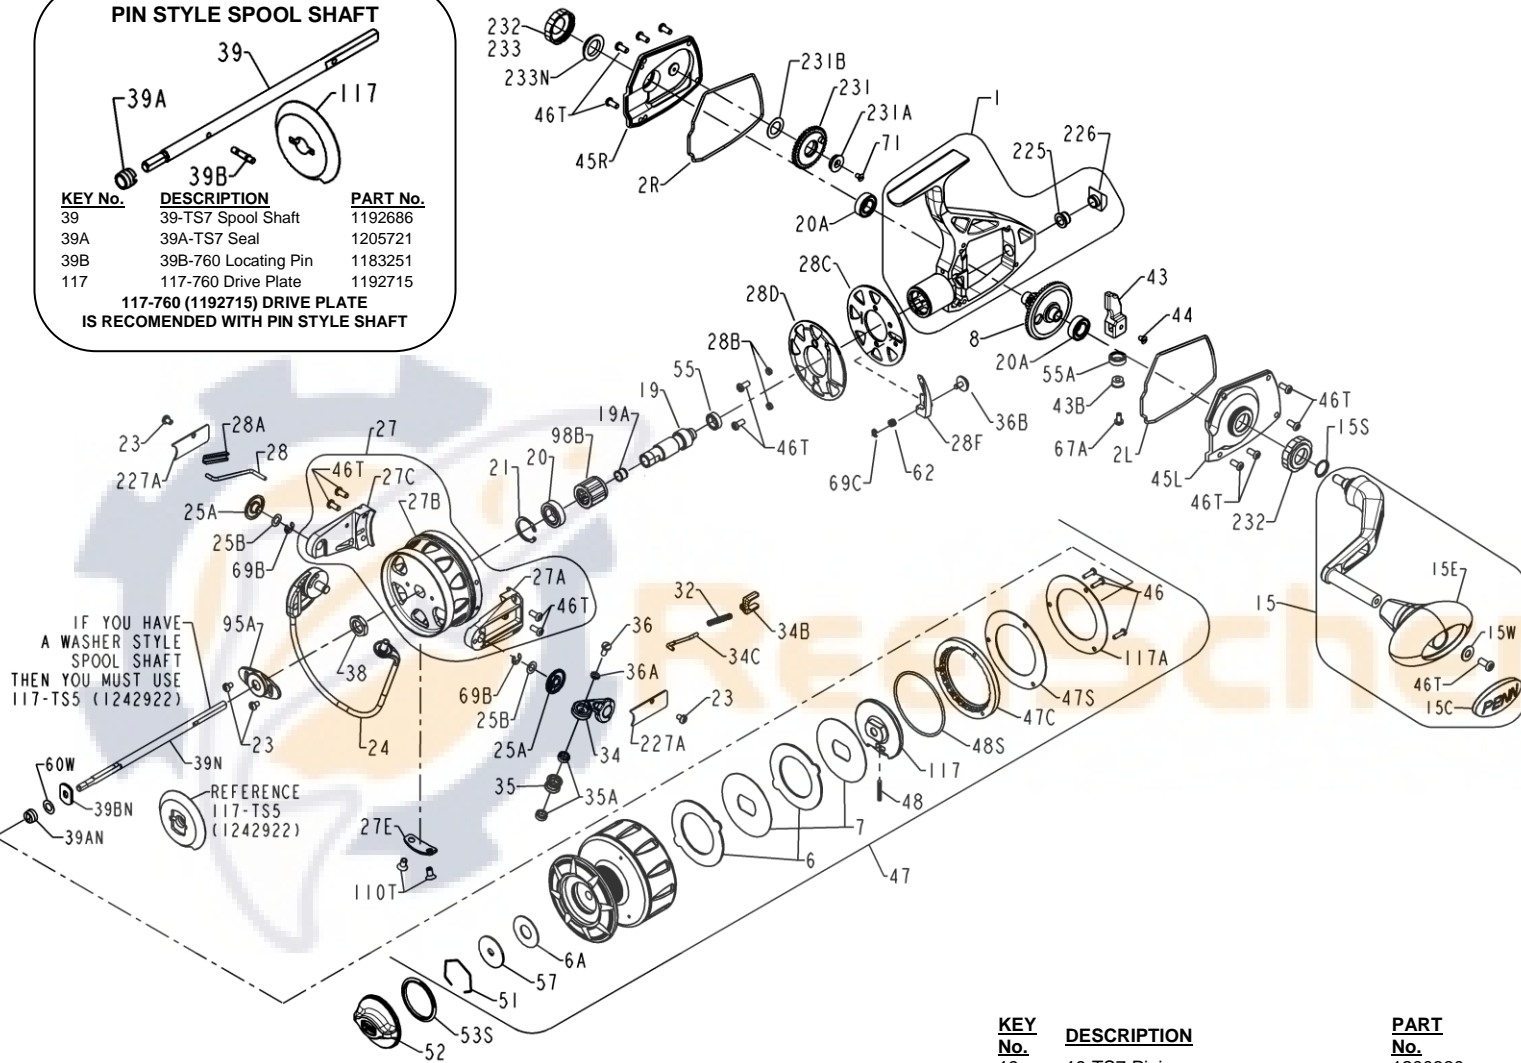

**PARTS LIST FOR MODELS TRQS9E-B (Black) & TRQS9E-G (Gold)**  
**REEL ASM NO'S 1233560 (TRQS9E-B) & 1227758 (TRQS9E-G)**

**PIN STYLE SPOOL SHAFT**

KEY No.	DESCRIPTION	PART No.
39	39-TS7 Spool Shaft	1192686
39A	39A-TS7 Seal	1205721
39B	39B-760 Locating Pin	1183251
117	117-760 Drive Plate	1192715

**117-760 (1192715) DRIVE PLATE IS RECOMENDED WITH PIN STYLE SHAFT**

IF YOU HAVE A WASHER STYLE SPOOL SHAFT THEN YOU MUST USE 117-TS5 (1242922)

REFERENCE 117-TS5 (1242922)

KEY No.	DESCRIPTION	PART No.
1	1-TS7B Housing Asm (Black)	1200324
1	1-TS7G Housing Asm (Gold)	1200325
2L	2L-TS7 Left Housing Gasket	1200326
2R	2R-TS7 Right Housing Gasket	1200327
6	6-950M Eared Drag Washer (2 req)	1190981
6A	6-309 Drag Washer	1180917
7	7-TS7 Keyed Drag Washer (2 req)	1192588
8	8-TS7 Gear Assembly	1192589
15	15-TS7B Handle Asm (Black)	1200328
15	15-TS7G Handle Asm (Gold)	1200329
15C	15C-TS7 Handle Knob Cap	1226716
15E	15E-TS7 Handle Knob	1229393
15S	15S-TS7 Handle Seal	1200419
15W	15W-TS7 Washer	1229399

KEY No.	DESCRIPTION	PART No.
19	19-TS7 Pinion	1200330
19A	19A-TS7 Pinion Bushing	1192606
20	20-TS7 Pinion Ball Bearing	1191260
20A	20A-TS7 Gear Ball Bearing (2 req)	1191263
21	21-TS7 Retaining Ring	1192641
23	23-750 Cover Screw (4 req)	1181953
24	24-TS9 Bail Wire Assembly	1191330
25A	25A-TS7 Bail Bushing (2 req)	1200331
25B	25B-TS7 Bail Washer (2 req)	1200332
27	27-TS9B Rotor Assembly (Black)	1200408
27	27-TS9G Rotor Assembly (Gold)	1200409
27A	27A-TS9BP Roller Arm (Black)	1280973
27A	27A-TS9GP Roller Arm (Gold)	1280974
27B	27B-TS9B Rotor Cup (Black)	1229741
27B	27B-TS9G Rotor Cup (Gold)	1229742
27C	27C-TS9B Cam Arm (Black)	1229752
27C	27C-TS9G Cam Arm (Gold)	1229753
27E	27E-TS9 Balance Weight	1200410