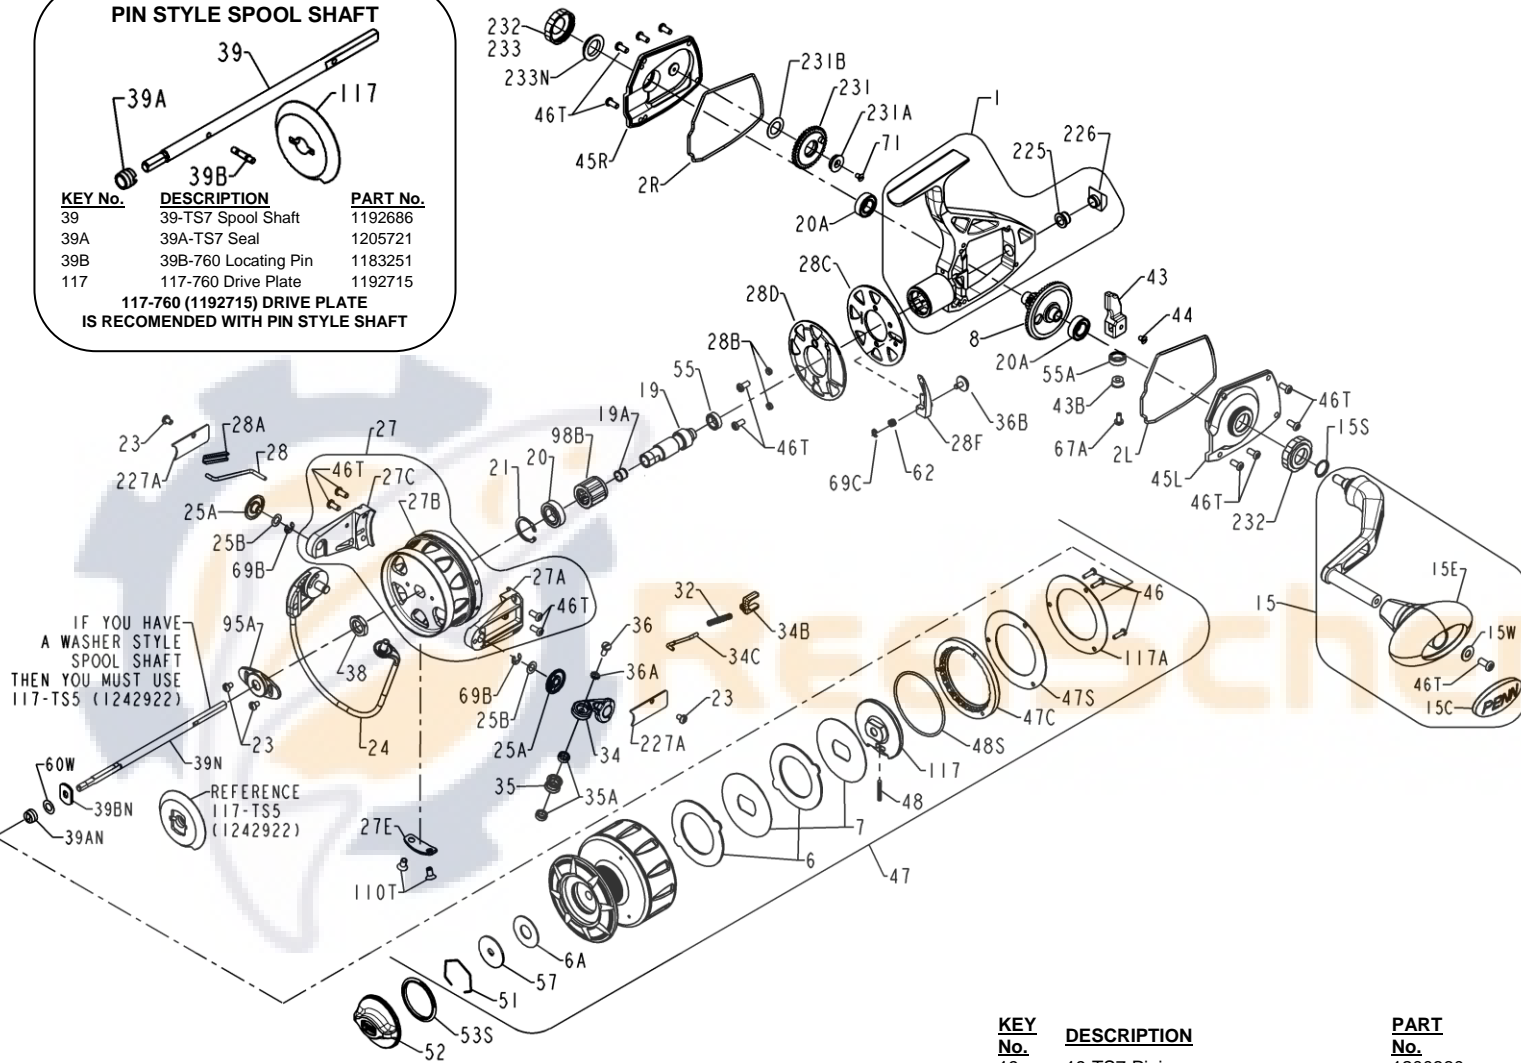

PARTS LIST FOR MODELS TRQS9E-B (Black) & TRQS9E-G (Gold)
REEL ASM NO'S 1233560 (TRQS9E-B) & 1227758 (TRQS9E-G)

PIN STYLE SPOOL SHAFT

KEY No.	DESCRIPTION	PART No.
39	39-TS7 Spool Shaft	1192686
39A	39A-TS7 Seal	1205721
39B	39B-760 Locating Pin	1183251
117	117-760 Drive Plate	1192715

117-760 (1192715) DRIVE PLATE IS RECOMENDED WITH PIN STYLE SHAFT

IF YOU HAVE A WASHER STYLE SPOOL SHAFT THEN YOU MUST USE 117-TS5 (1242922)

REFERENCE 117-TS5 (1242922)

KEY No.	DESCRIPTION	PART No.
1	1-TS7B Housing Asm (Black)	1200324
1	1-TS7G Housing Asm (Gold)	1200325
2L	2L-TS7 Left Housing Gasket	1200326
2R	2R-TS7 Right Housing Gasket	1200327
6	6-950M Eared Drag Washer (2 req)	1190981
6A	6-309 Drag Washer	1180917
7	7-TS7 Keyed Drag Washer (2 req)	1192588
8	8-TS7 Gear Assembly	1192589
15	15-TS7B Handle Asm (Black)	1200328
15	15-TS7G Handle Asm (Gold)	1200329
15C	15C-TS7 Handle Knob Cap	1226716
15E	15E-TS7 Handle Knob	1229393
15S	15S-TS7 Handle Seal	1200419
15W	15W-TS7 Washer	1229399

KEY No.	DESCRIPTION	PART No.
19	19-TS7 Pinion	1200330
19A	19A-TS7 Pinion Bushing	1192606
20	20-TS7 Pinion Ball Bearing	1191260
20A	20A-TS7 Gear Ball Bearing (2 req)	1191263
21	21-TS7 Retaining Ring	1192641
23	23-750 Cover Screw (4 req)	1181953
24	24-TS9 Bail Wire Assembly	1191330
25A	25A-TS7 Bail Bushing (2 req)	1200331
25B	25B-TS7 Bail Washer (2 req)	1200332
27	27-TS9B Rotor Assembly (Black)	1200408
27	27-TS9G Rotor Assembly (Gold)	1200409
27A	27A-TS9BP Roller Arm (Black)	1280973
27A	27A-TS9GP Roller Arm (Gold)	1280974
27B	27B-TS9B Rotor Cup (Black)	1229741
27B	27B-TS9G Rotor Cup (Gold)	1229742
27C	27C-TS9B Cam Arm (Black)	1229752
27C	27C-TS9G Cam Arm (Gold)	1229753
27E	27E-TS9 Balance Weight	1200410