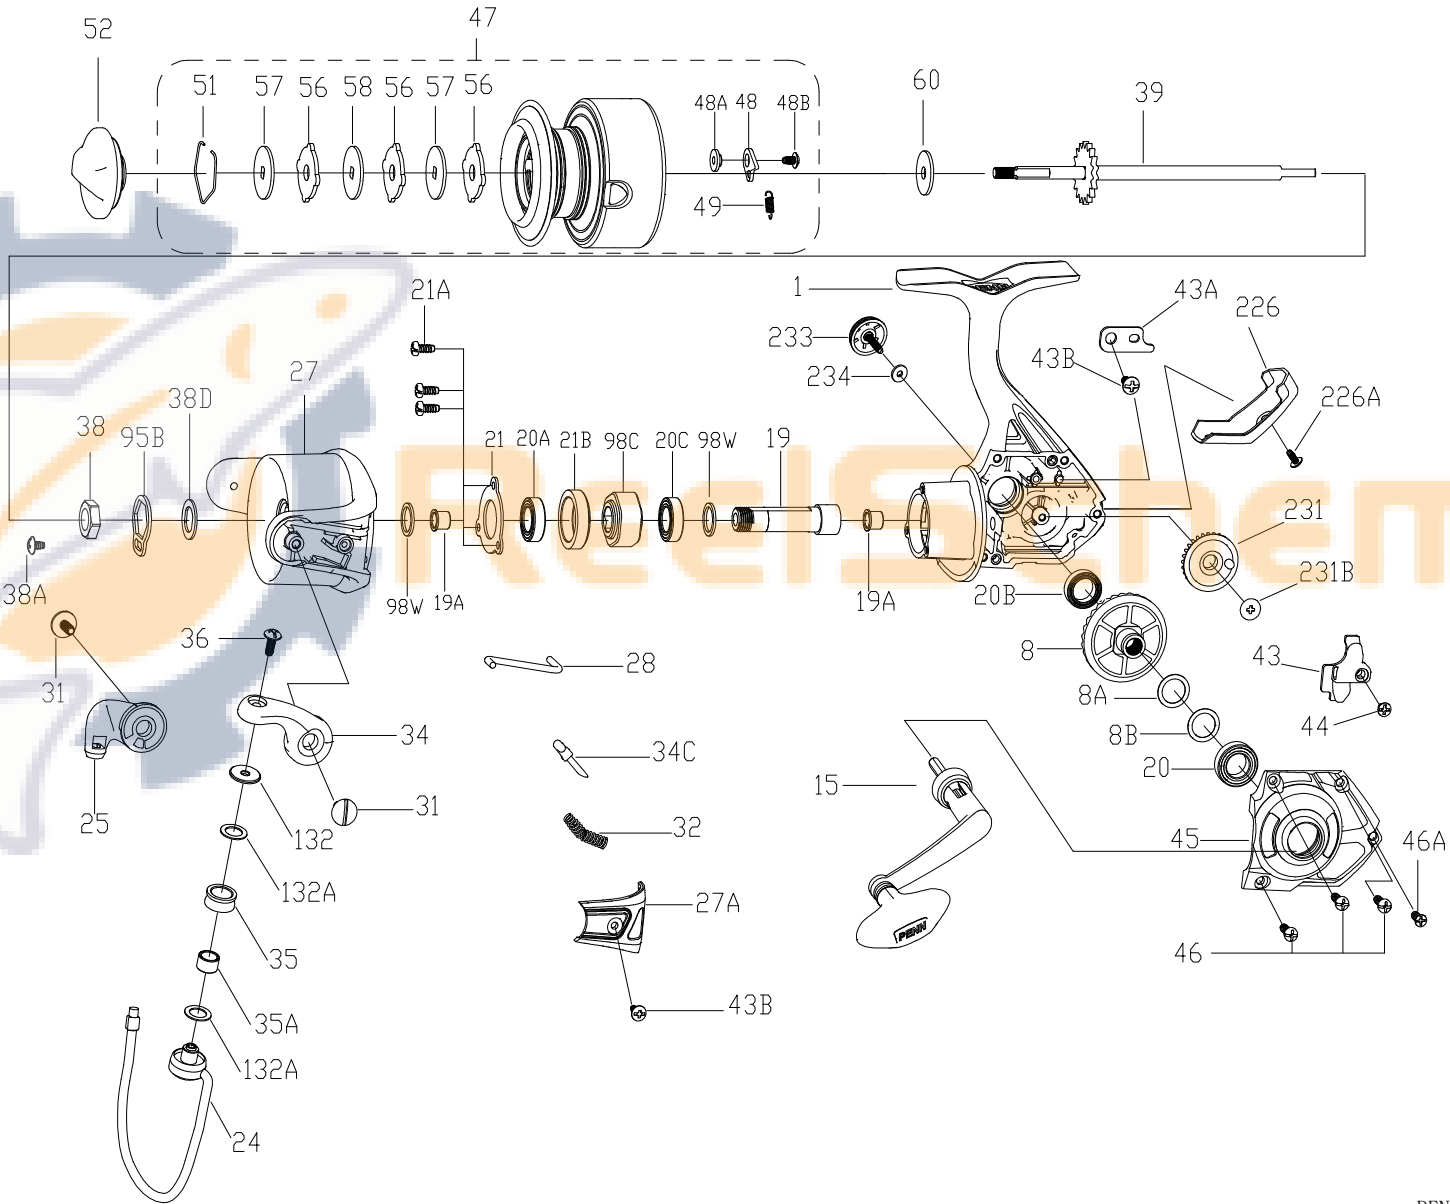

**WRTHI3000
EXPLODED DRAWING**

Thank you for your recent PENN gear purchase. No matter where you fish or what you fish for, you can depend PENN to perform in any battle day in and day out. Now it's time to get your product registered and get out on the water.

<https://register.pennfishing.com>

KEY NO.	PART NO.	PENN STYLE NO.	DESCRIPTION
1	1609388	1-WRTHII3000	Housing
8	1514939	8-WRTH2500	Main Gear
8A	1191028	8A-3000SG	Shim
8B	1485199	8B-PURIII3000	Shim B
15	1514940	15-WRTH2500	Handle Assembly
19	1485212	19-PURIII3000	Pinion Gear
19A	1191252	19A-3000SG	Bushing (2 req)
20	1514942	20-WRTH2500	Housing Bushing
20A	1203973	20A-3000PUR	Ball Bearing
20B	1514941	20B-WRTH2500	Housing Bushing
20C	1203975	20C-3000PUR	Ball Bearing
21	1308052	21-CFT3000	Bearing Retainer
21A	1485211	21A-PURIII3000	Bearing Retainer Screw (3 req)
21B	1192648	21B-3000SG	Collar
24	1514952	24-WRTH3000	Bail Wire
25	1514953	25-WRTH3000	Bail Holder
27	1609389	27-WRTHII3000	Rotor
27A	1609390	27A-WRTHII3000	Bail Pivot Cover
28	1308061	28-CFT3000	Trip Lever
31	1308063	31-CFT3000	Bail Arm Screw(2 req)
32	1191586	32-3000SG	Bail Spring
34	1609391	34-WRTHII3000	Bail Arm
34C	1308065	34C-CFT3000	Pivot Arm
35	1308066	35-CFT3000	Line Roller
35A	1308067	35A-CFT3000	Line Roller Bushing
36	1191699	36-3000SG	Bail Stud Screw
38	1203994	38-3000PUR	Rotor Nut
38A	1308069	38A-CFT3000	Rotor Locking Plate Screw
38D	1308070	38D-CFT3000	Rotor Nut Washer
39	1514955	39-WRTH3000	Main Shaft Assembly

KEY NO.	PART NO.	PENN STYLE NO.	DESCRIPTION
43	1485219	43-PURIII3000	Crosswind Block
43A	1191818	43A-3000SG	Crosswind Block Plate
43B	1203997	43B-3000PUR	Screw(2 req)
44	1191843	44-3000SG	Crosswind Block Screw
45	1609392	45-WRTHII3000	Housing Cover
46	1485201	46-PURIII3000	Housing Cover Screw (3 req)
46A	1485202	46A-PURIII3000	Housing Cover Screw
47	1609393	47-WRTHII3000	Spool Assembly
48	1211604	48-3000SG	Click Tongue
48A	1214226	48A-3000SG	Click Tongue Washer
48B	1214189	48B-3000SG	Spool Click Screw
49	1211605	49-3000SG	Click Tongue Spring
51	1308078	51-CFT3000	Drag Retaining Ring
52	1609394	52-WRTHII3000	Drag Knob Assembly
56	1192035	56-3000SG	Drag Washer (3 req)
57	1514959	57-WRTH3000	Keyed Washer (2 req)
58	1192052	58-3000SG	Eared Washer
60	1514960	60-WRTH3000	Thrust Washer
95B	1308081	95B-CFT3000	Rotor Locking Plate
98C	1192212	98C-3000SG	Clutch/Sleeve Assembly
98W	1204004	98W-3000PUR	Washer (2 req)
132	1192296	132-3000SG	Roller Washer
132A	1192302	132A-3000SG	Line Roller Washer (2 req)
226	1609395	226-WRTHII3000	Rear Cover
226A	1485216	226A-PURIII3000	Rear Cover Screw
231	1485217	231-PURIII3000	Crosswind Gear
231B	1485218	231B-PURIII3000	Screw Crosswind Gear
233	1514949	233-WRTH2500	Lock Knob
234	1514950	234-WRTH2500	Lock Knob Washer

WARNING: Cancer and Reproductive Harm – www.P65Warnings.ca.gov