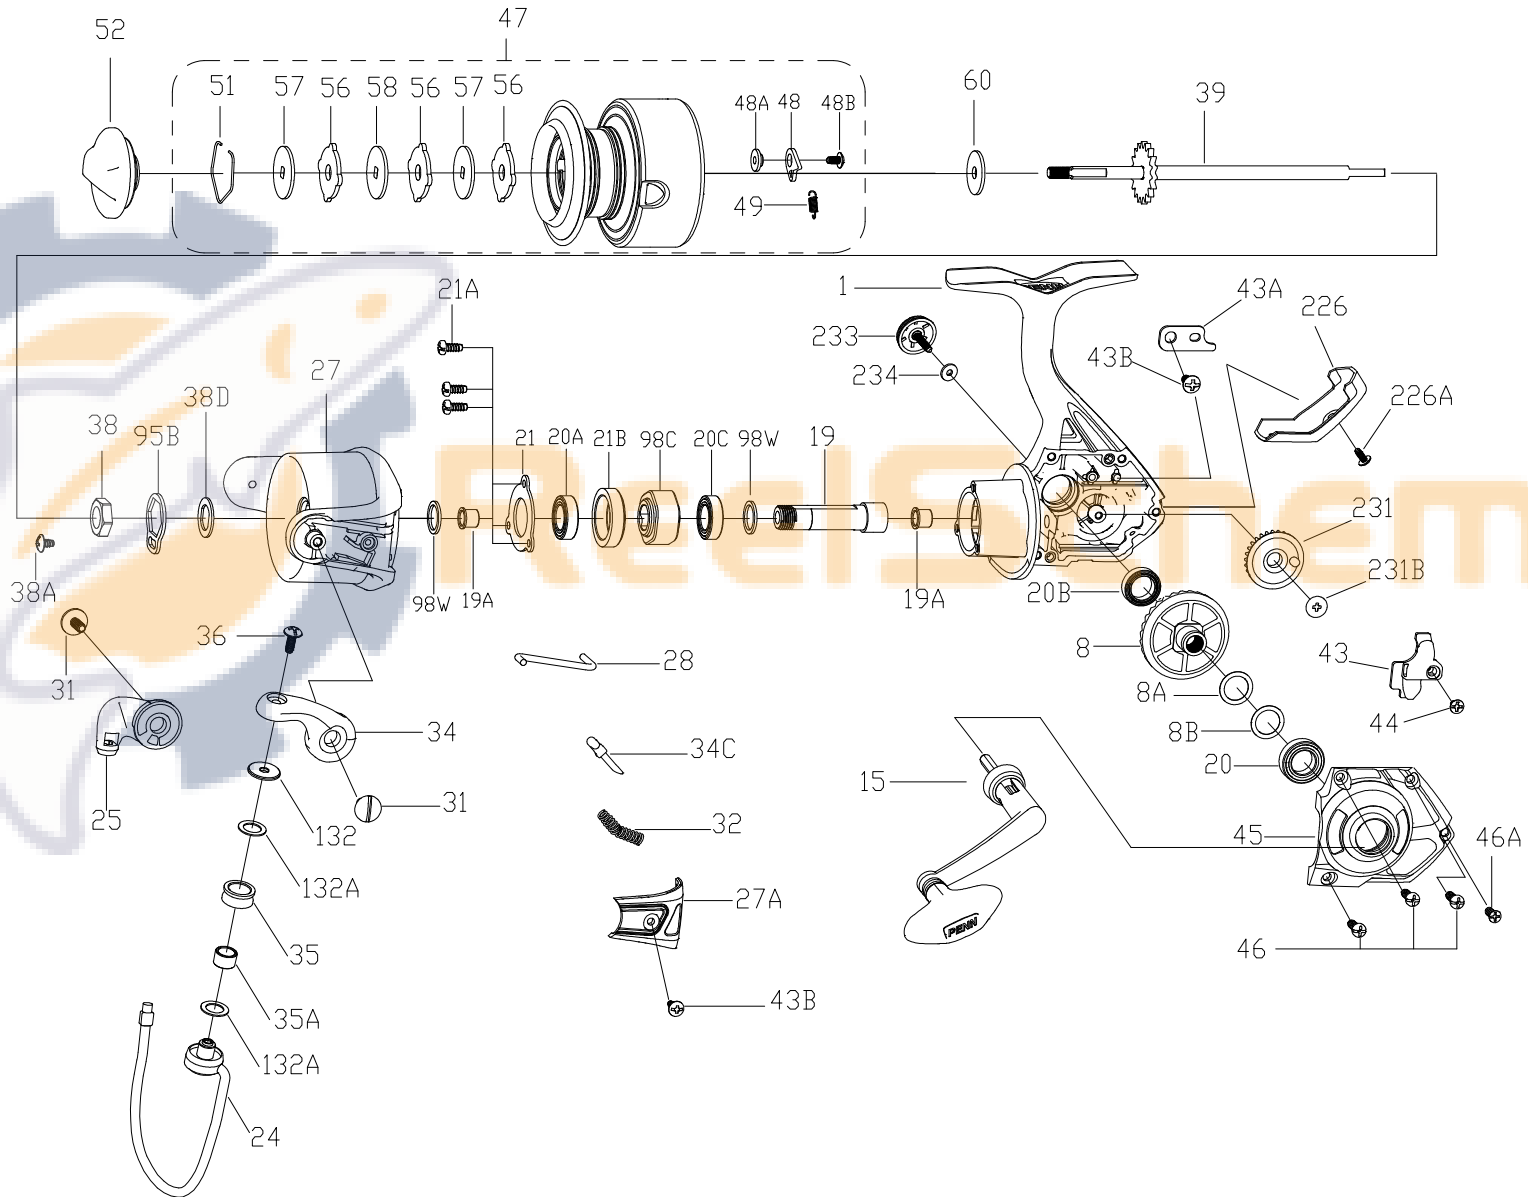

WRTHII4000
EXPLODED DRAWING

Thank you for your recent PENN gear purchase. No matter where you fish or what you fish for, you can depend PENN to perform in any battle day in and day out. Now it's time to get your product registered and get out on the water.

<https://register.pennfishing.com>

KEY NO.	PART NO.	PENN STYLE NO.	DESCRIPTION
1	1609396	1-WRTHII4000	Housing
8	1514939	8-WRTH2500	Main Gear
8A	1191028	8A-3000SG	Shim
8B	1485199	8B-PURIII3000	Shim B
15	1514940	15-WRTH2500	Handle Assembly
19	1485212	19-PURIII3000	Pinion Gear
19A	1191252	19A-3000SG	Bushing (2 req)
20	1514942	20-WRTH2500	Housing Bushing
20A	1203973	20A-3000PUR	Ball Bearing
20B	1514941	20B-WRTH2500	Housing Bushing
20C	1203975	20C-3000PUR	Ball Bearing
21	1308052	21-CFT3000	Bearing Retainer
21A	1485211	21A-PURIII3000	Bearing Retainer Screw (3 req)
21B	1192648	21B-3000SG	Collar
24	1514962	24-WRTH4000	Bail Wire
25	1514953	25-WRTH3000	Bail Holder
27	1609397	27-WRTHII4000	Rotor
27A	1609398	27A-WRTHII4000	Bail Pivot Cover
28	1308062	28-CFT4000	Trip Lever
31	1308063	31-CFT3000	Bail Arm Screw(2 req)
32	1191586	32-3000SG	Bail Spring
34	1609391	34-WRTHII3000	Bail Arm
34C	1308065	34C-CFT3000	Pivot Arm
35	1308066	35-CFT3000	Line Roller
35A	1308067	35A-CFT3000	Line Roller Bushing
36	1191699	36-3000SG	Bail Stud Screw
38	1203994	38-3000PUR	Rotor Nut
38A	1308069	38A-CFT3000	Rotor Locking Plate Screw
38D	1308070	38D-CFT3000	Rotor Nut Washer
39	1514964	39-WRTH4000	Main Shaft Assembly

KEY NO.	PART NO.	PENN STYLE NO.	DESCRIPTION
43	1485219	43-PURIII3000	Crosswind Block
43A	1191818	43A-3000SG	Crosswind Block Plate
43B	1203997	43B-3000PUR	Screw(2 req)
44	1191843	44-3000SG	Crosswind Block Screw
45	1609392	45-WRTHII3000	Housing Cover
46	1485201	46-PURIII3000	Housing Cover Screw (3 req)
46A	1485202	46A-PURIII3000	Housing Cover Screw
47	1609399	47-WRTHII4000	Spool Assembly
48	1211604	48-3000SG	Click Tongue
48A	1214226	48A-3000SG	Click Tongue Washer
48B	1214189	48B-3000SG	Spool Click Screw
49	1211605	49-3000SG	Click Tongue Spring
51	1308078	51-CFT3000	Drag Retaining Ring
52	1609394	52-WRTHII3000	Drag Knob Assembly
56	1192035	56-3000SG	Drag Washer (3 req)
57	1514959	57-WRTH3000	Keyed Washer (2 req)
58	1192052	58-3000SG	Eared Washer
60	1514960	60-WRTH3000	Thrust Washer
95B	1308081	95B-CFT3000	Rotor Locking Plate
98C	1192212	98C-3000SG	Clutch/Sleeve Assembly
98W	1204004	98W-3000PUR	Washer (2 req)
132	1192296	132-3000SG	Roller Washer
132A	1192302	132A-3000SG	Line Roller Washer (2 req)
226	1609395	226-WRTHII3000	Rear Cover
226A	1485216	226A-PURIII3000	Rear Cover Screw
231	1485227	231-PURIII4000	Crosswind Gear
231B	1485218	231B-PURIII3000	Screw Crosswind Gear
233	1514949	233-WRTH2500	Lock Knob
234	1514950	234-WRTH2500	Lock Knob Washer

WARNING: Cancer and Reproductive Harm – www.P65Warnings.ca.gov