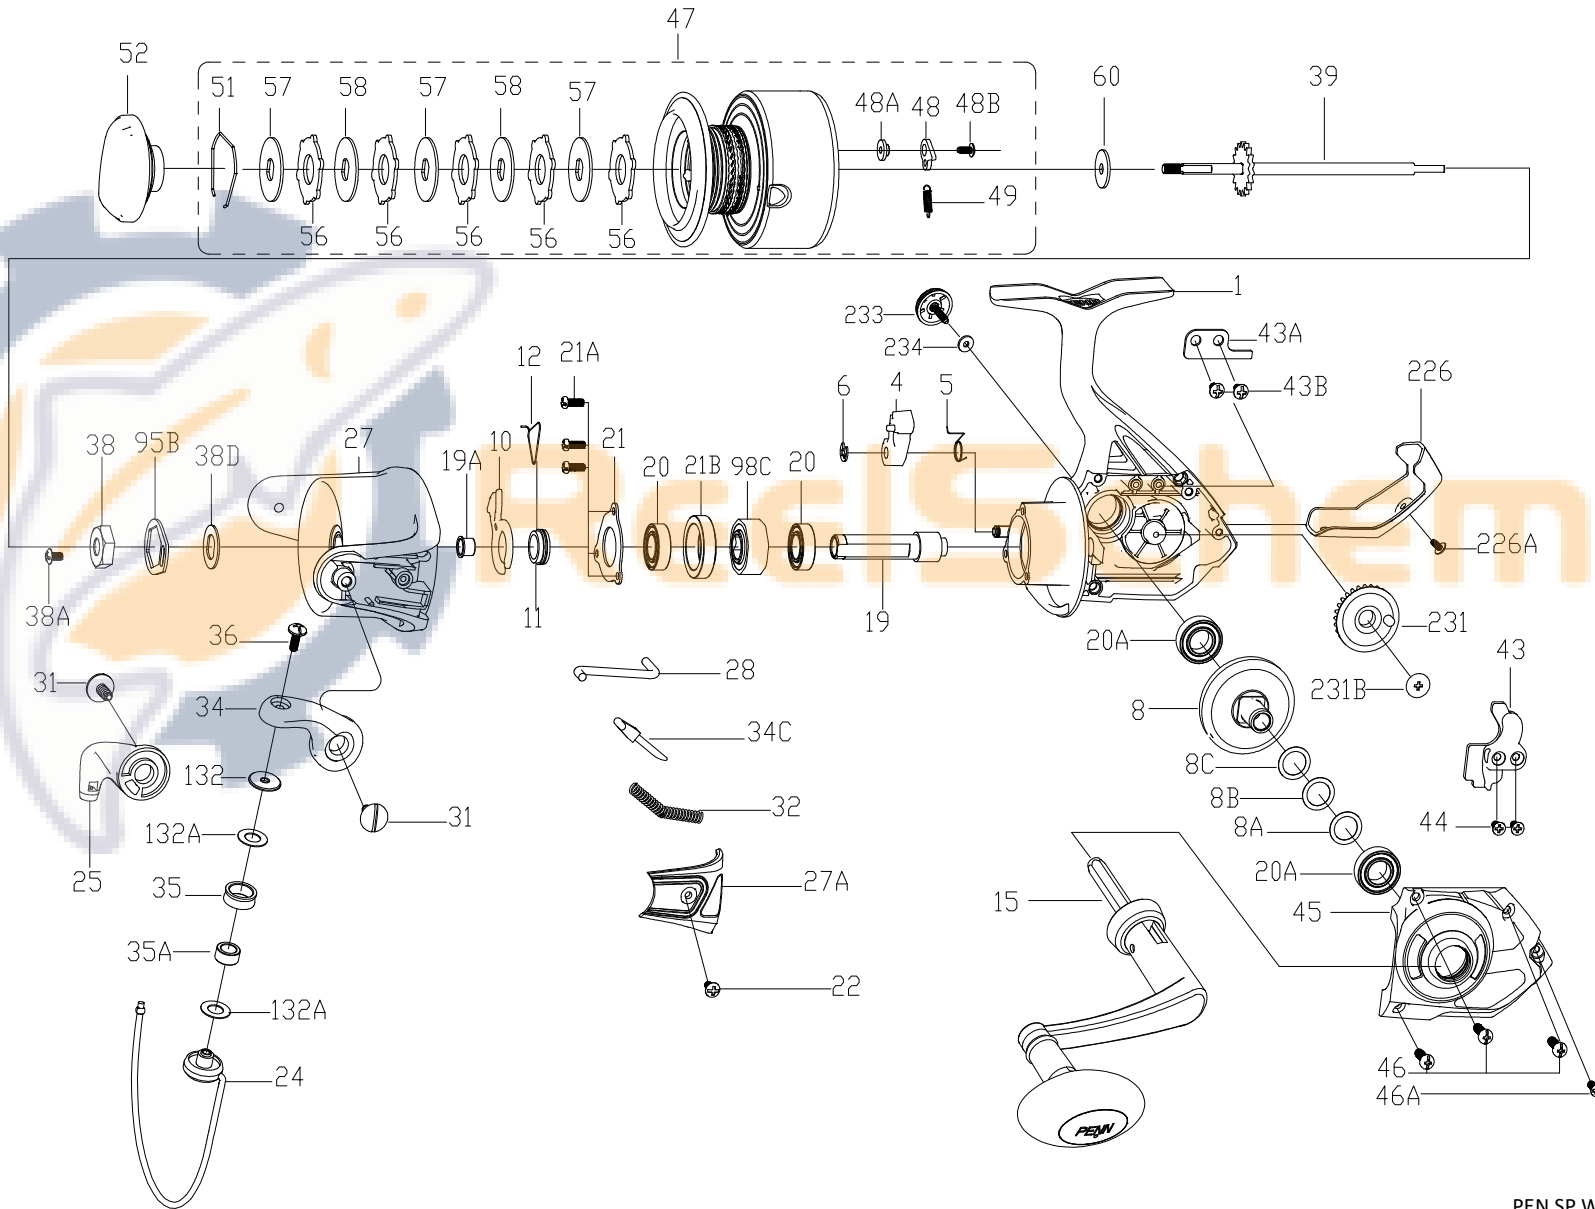

WRTHII6000
EXPLODED DRAWING

Thank you for your recent PENN gear purchase. No matter where you fish or what you fish for, you can depend PENN to perform in any battle day in and day out. Now it's time to get your product registered and get out on the water.

<https://register.pennfishing.com>

KEY NO.	PART NO.	PENN STYLE NO.	DESCRIPTION
1	1609408	1-WRTHII6000	Housing
4	1190937	4-5000SG	A/R Dog
5	1190966	5-5000SG	Dog Spring
6	1190979	6-5000SG	Retaining Clip
8	1514967	8-WRTH5000	Main Gear
8A	1191030	8A-5000SG	Shim
8B	1485572	8B-PURIII5000	Shim B
8C	1485571	8C-PURIII5000	Shim C
10	1191066	10-5000SG	A/R Holder
11	1191085	11-5000SG	Bushing
12	1313865	12-CFT8000	A/R Bushing Spring
15	1514968	15-WRTH5000	Handle Assembly
19	1485498	19-PURIII5000	Pinion Gear
19A	1191253	19A-5000SG	Pinion Bushing
20	1204012	20-5000PUR	Ball Bearing (2 req)
20A	1514969	20A-WRTH5000	Housing Bushing (2 req)
21	1192636	21-5000SG	Bearing Retainer
21A	1204016	21A-5000PUR	Bearing Retainer Screw (3 req)
21B	1324209	21B-BTLII5000	Collar
22	1204018	22-6000PUR	Bail Pivot Cover Screw
24	1514982	24-WRTH6000	Bail Wire
25	1514971	25-WRTH5000	Bail Holder
27	1609409	27-WRTHII6000	Rotor
27A	1609410	27A-WRTHII6000	Bail Pivot Cover
28	1365749	28-FRCII6000	Trip Lever
31	1365740	31-FRCII5000	Bail Arm Screw (2 req)
32	1200520	32-6000SG	Bail Spring
34	1609411	34-WRTHII6000	Bail Arm
34C	1191652	34C-5000SG	Pivot Arm
35	1308066	35-CFT3000	Line Roller
35A	1308067	35A-CFT3000	Line Roller Bushing
36	1191699	36-3000SG	Bail Stud Screw

KEY NO.	PART NO.	PENN STYLE NO.	DESCRIPTION
38	1204049	38-5000PUR	Rotor Nut
38A	1365741	38A-FRCII5000	Rotor Locking Plate Screw
38D	1308104	38D-CFT5000	Rotor Nut Washer
39	1514984	39-WRTH6000	Main Shaft Assembly
43	1485579	43-PURIII5000	Crosswind Block
43A	1191820	43A-5000SG	Crosswind Block Plate
43B	1203997	43B-3000PUR	Screw (2 req)
44	1191845	44-5000SG	Crosswind Block Screw (2 req)
45	1609404	45-WRTHII5000	Housing Cover
46	1485574	46-PURIII5000	Housing Cover Screw (3 req)
46A	1485575	46A-PURIII5000	Housing Cover Screw
47	1609412	47-WRTHII6000	Spool Assembly
48	1211625	48-5000SG	Click Tongue
48A	1211626	48A-5000SG	Click Tongue Washer
48B	1192658	22-2000SG	Spool Click Screw
49	1211627	49-5000SG	Click Tongue Spring
51	1308112	51-CFT5000	Drag Retaining Ring
52	1609406	52-WRTHII5000	Drag Knob Assembly
56	1192036	56-5000SG	Drag Washer (5 req)
57	1514977	57-WRTH5000	Keyed Washer (3 req)
58	1192053	58-5000SG	Eared Washer (2 req)
60	1514978	60-WRTH5000	Thrust Washer
95B	1308115	95B-CFT5000	Rotor Locking Plate
98C	1485497	98C-PURIII5000	Clutch/Sleeve Assembly
132	1192296	132-3000SG	Roller Washer
132A	1192302	132A-3000SG	Line Roller Washer (2 req)
226	1609407	226-WRTHII5000	Rear Cover
226A	1485216	226A-PURIII3000	Rear Cover Screw
231	1485583	231-PURIII6000	Crosswind Gear
231B	1485578	231B-PURIII5000	Screw Crosswind Gear
233	1514979	233-WRTH5000	Lock Knob
234	1514980	234-WRTH5000	Lock Knob Washer

WARNING: Cancer and Reproductive Harm – www.P65Warnings.ca.gov