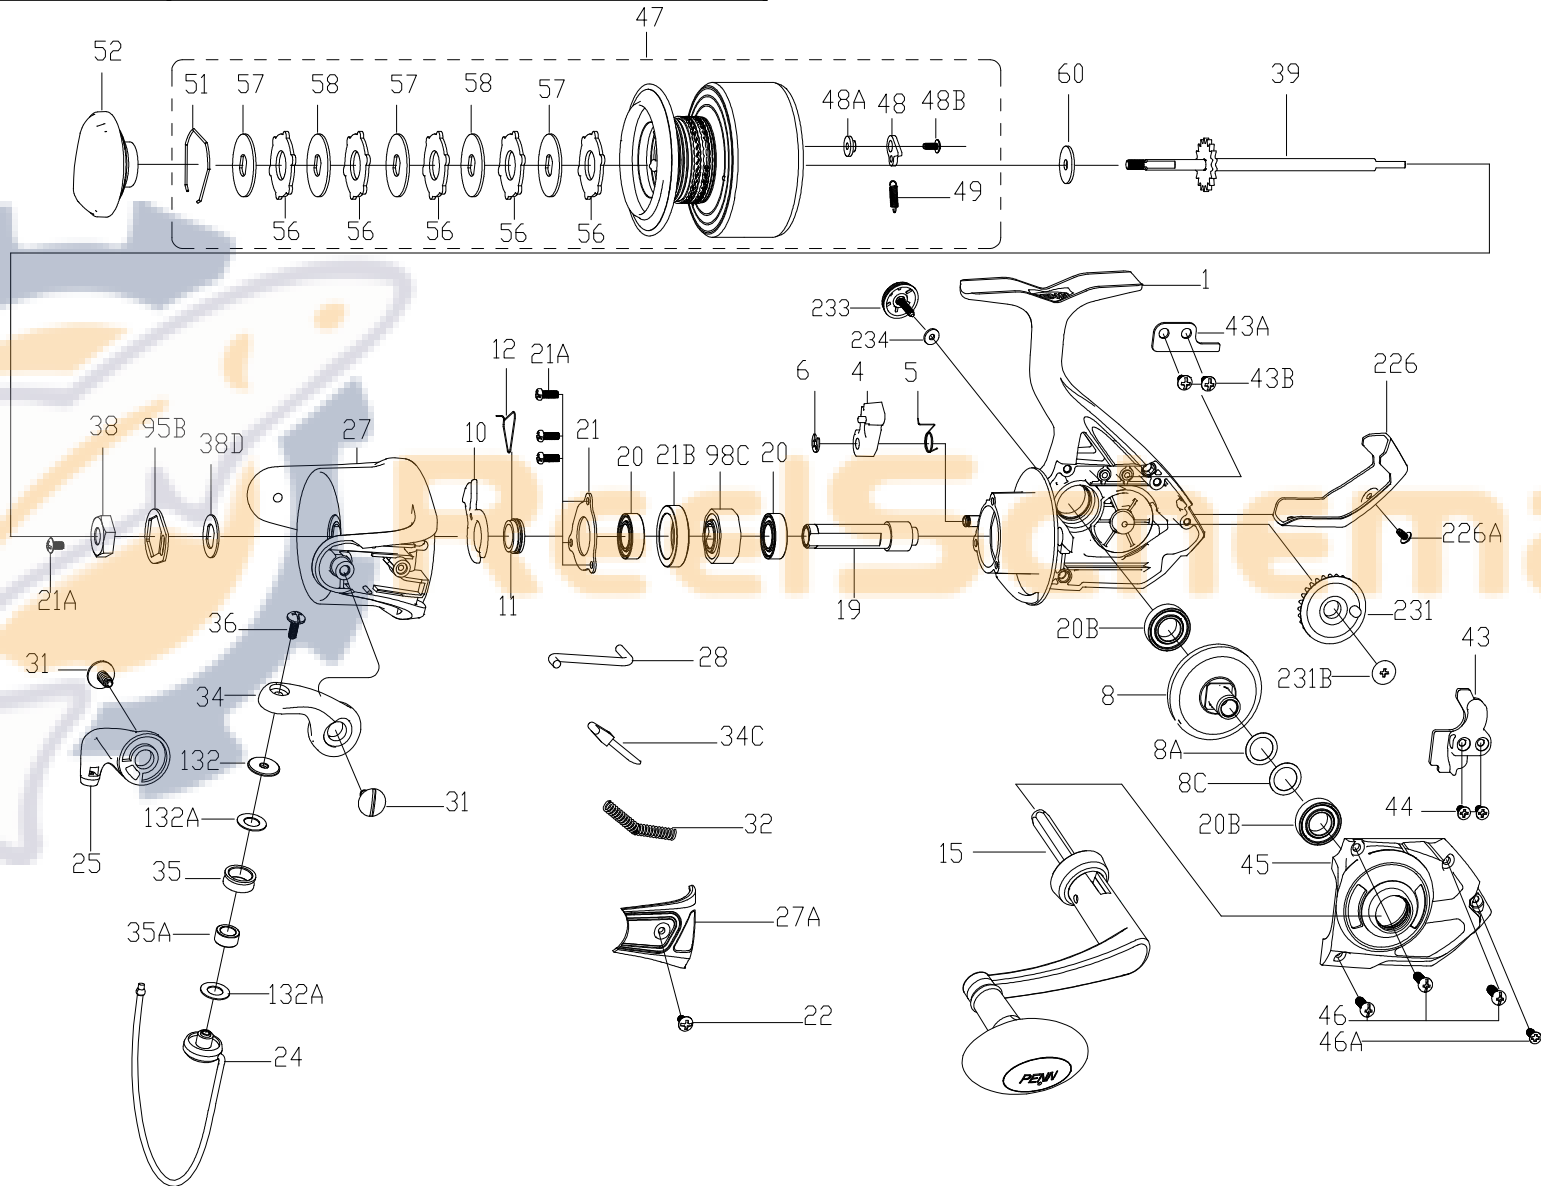

WRTHII8000
EXPLODED DRAWING

Thank you for your recent PENN gear purchase. No matter where you fish or what you fish for, you can depend PENN to perform in any battle day in and day out. Now it's time to get your product registered and get out on the water.

<https://register.pennfishing.com>

KEY NO.	PART NO.	PENN STYLE NO.	DESCRIPTION
1	1609413	1-WRTHII8000	Housing
4	1190939	4-7000SG	A/R Dog
5	1190966	5-5000SG	Dog Spring
6	1190979	6-5000SG	Retaining Clip
8	1514987	8-WRTH8000	Main Gear
8A	1191031	8A-7000SG	Shim
8C	1485590	8C-PURIII8000	Shim C
10	1313864	10-CFT8000	A/R Holder
11	1191087	11-7000SG	Bushing
12	1313865	12-CFT8000	A/R Bushing Spring
15	1514988	15-WRTH8000	Handle Assembly
19	1488473	19-PURIII8000	Pinion Gear
20	1204012	20-5000PUR	Ball Bearing(2 req)
20B	1514989	20B-WRTH8000	Housing Bushing (2 req)
21	1192636	21-5000SG	Bearing Retainer
21A	1204016	21A-5000PUR	Screw (4 req)
21B	1324209	21B-BTLII5000	Collar
22	1204018	22-6000PUR	Bail Pivot Cover Screw
24	1514990	24-WRTH8000	Bail Wire
25	1514991	25-WRTH8000	Bail Holder
27	1609414	27-WRTHII8000	Rotor
27A	1609415	27A-WRTHII8000	Bail Pivot Cover
28	1365757	28-FRCII8000	Trip Lever
31	1365758	31-FRCII8000	Bail Arm Screw (2 req)
32	1313874	32-CFT8000	Bail Spring
34	1313875	34-CFT8000	Bail Arm
34C	1191656	34C-7000SG	Pivot Arm
35	1313876	35-CFT8000	Line Roller
35A	1313877	35A-CFT8000	Line Roller Bushing
36	1191704	36-7000SG	Bail Stud Screw
38	1191731	38-7000SG	Rotor Nut

KEY NO.	PART NO.	PENN STYLE NO.	DESCRIPTION
38D	1308104	38D-CFT5000	Rotor Nut Washer
39	1514993	39-WRTH8000	Main Shaft Assembly
43	1485595	43-PURIII8000	Crosswind Block
43A	1191821	43A-7000SG	Crosswind Block Plate
43B	1203997	43B-3000PUR	Screw (2 req)
44	1191845	44-5000SG	Crosswind Block Screw (2 req)
45	1609416	45-WRTHII8000	Housing Cover
46	1485592	46-PURIII8000	Housing Cover Screw (3 req)
46A	1485593	46A-PURIII8000	Housing Cover Screw
47	1609417	47-WRTHII8000	Spool Assembly
48	1211625	48-5000SG	Click Tongue
48A	1211626	48A-5000SG	Click Tongue Washer
48B	1192658	22-2000SG	Spool Click Screw
49	1211627	49-5000SG	Click Tongue Spring
51	1308112	51-CFT5000	Drag Retaining Ring
52	1609418	52-WRTHII8000	Drag Knob Assembly
56	1192038	56-7000SG	Drag Washer (5 req)
57	1514997	57-WRTH8000	Keyed Washer (3 req)
58	1192055	58-7000SG	Eared Washer (2 req)
60	1514998	60-WRTH8000	Thrust Washer
95B	1308115	95B-CFT5000	Rotor Locking Plate
98C	1485588	98C-PURIII8000	Clutch/Sleeve Assembly
132	1192298	132-7000SG	Roller Washer
132A	1192302	132A-3000SG	Line Roller Washer (2 req)
226	1609419	226-WRTHII8000	Rear Cover
226A	1203978	22-3000PUR	Rear Cover Screw
231	1313886	231-CFT8000	Crosswind Gear
231B	1485578	231B-PURIII5000	Screw Crosswind Gear
233	1514979	233-WRTH5000	Lock Knob
234	1514980	234-WRTH5000	Lock Knob Washer

WARNING: Cancer and Reproductive Harm – www.P65Warnings.ca.gov