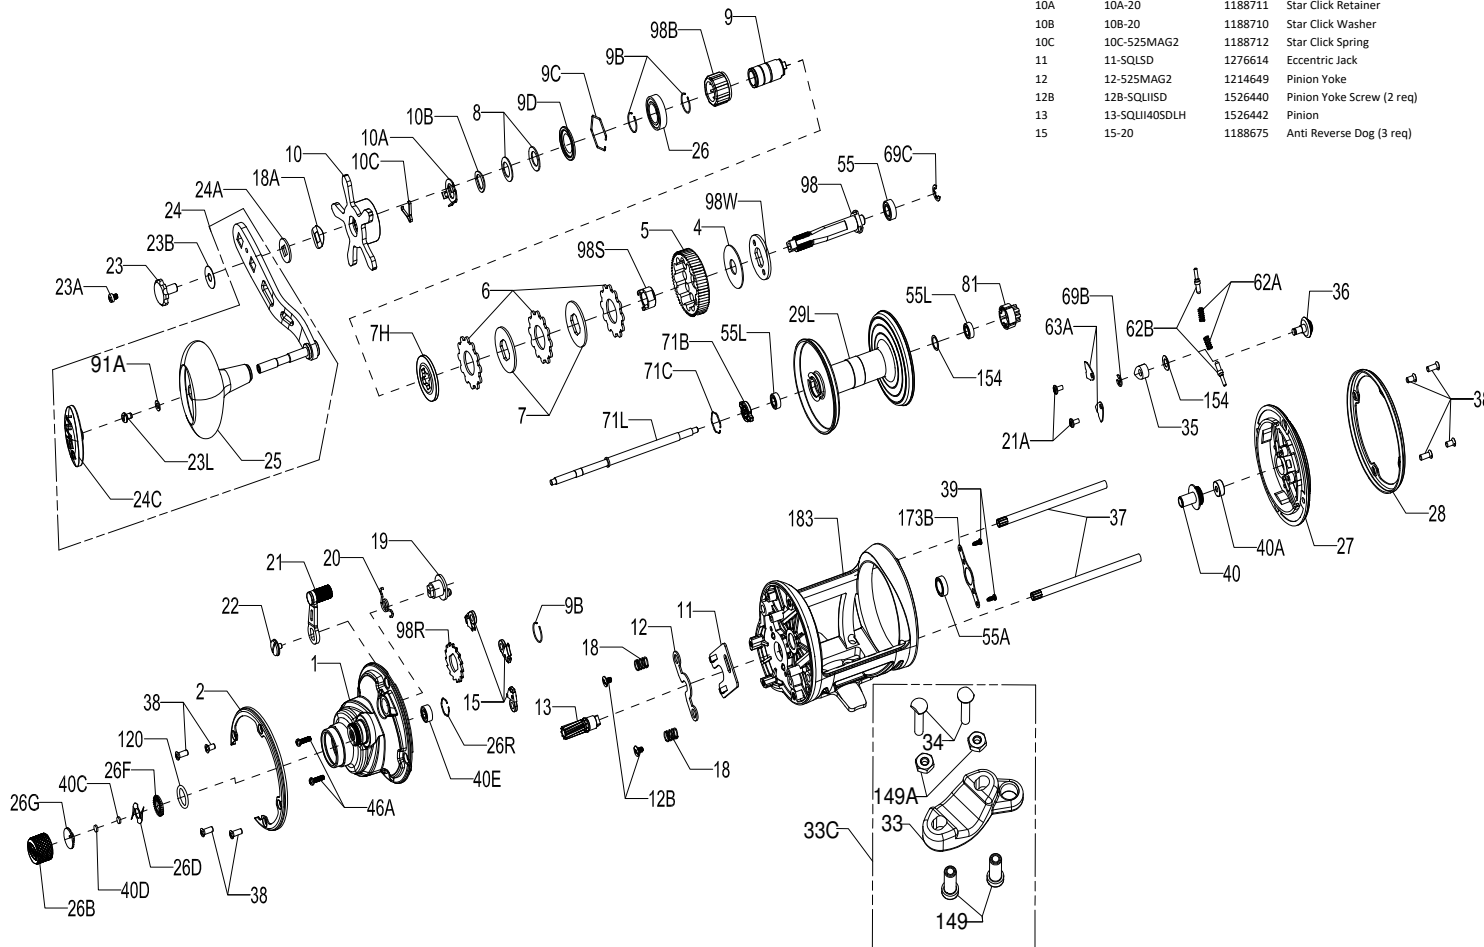

PARTS LIST SQUALL II 25NSDLH, 30SDLH and 40SDLH

REEL PART NO. 1522170(25NSDLH) , 1522172(30SDLH) and 1522174(40SDLH)

Key No.	Penn Style No.	Part No.	Description	Key No.	Penn Style No.	Part No.	Description
1	1-SQLI40SDLH	1526426	Left Side Plate	18	18-525	1181624	Clutch Spring (2 req)
2	2-SQLI40SDLH	1526432	Ring Left Side Plate	18A	18A-20	1188714	Keyed Spring Washer
4	4-FTHI130LW	1488726	Drag Washer	19	19-SQLI40SDLH	1526446	Eccentric LH
5	5-SQLI40SDLH	1526434	Main Gear LH	20	20-SQLI40SDLH	1526447	Spring Eccentric
6	6-TRQ40	1237037	Drag Washer Tab (3 req)	21	21-SQLI40SD	1526449	Eccentric Lever
7	7-FTHI12SD	1516068	Keyed Metal Drag Washer (2 req)	21A	21A-420G	1214652	Screw (2 req)
7H	7H-FTHI12SD	1516139	Heavy Metal Drag Washer	22	22-SQLI5D	1526450	Eccentric Screw
8	8-20	1188709	Spring Washer (2 req)	23	23-FTH20LW	1208117	Handle Screw
9	9-FTHI40SD	1516200	Spacer Sleeve	23A	23A-20	1188717	Handle Lock Screw
9B	9B-FTHI30LW	1488732	Retainer Ring (3 req)	23B	23B-20	1207784	Handle Screw Washer
9C	9C-FTHI30LW	1488733	Retainer Ring	23L	23L-750	1191283	Screw
9D	9D-FTHI30LW	1488734	Bearing Cover	24	24-SQLI40SD	1526451	Handle Assembly
10	10-SQLI15SDLH	1526438	Star Drag Assembly	24A	24A-20	1188715	Handle Thrust Washer
10A	10A-20	1188711	Star Click Retainer	24C	24C-66	1191335	Handle Knob Cap
10B	10B-20	1188710	Star Click Washer	25	25-TRQ40	1240293	Handle Knob
10C	10C-525MAG2	1188712	Star Click Spring	26	26-TRQ40NLD2	1265023	Ball Bearing
11	11-SQLSD	1276614	Eccentric Jack	26B	26B-FTHI30LW	1488746	Spool Tension Knob
12	12-525MAG2	1214649	Pinion Yoke	26D	26D-525MAG2	1125769	Click Spring
12B	12B-SQLI5D	1526440	Pinion Yoke Screw (2 req)	26F	26F-525MAG2	1125768	Click Washer
13	13-SQLI40SDLH	1526442	Pinion	26G	26G-525MAG2	1125772	Click Washer
15	15-20	1188675	Anti Reverse Dog (3 req)	26R	26R-525MAG2	1214654	Ring Retaining
				27	27-SQLI25NSDLH	1526462	Right Side Plate
				27	27-SQLI30SDLH	1526464	Right Side Plate
				27	27-SQLI40SDLH	1526466	Right Side Plate
				28	28-SQLI40SD	1526471	Ring Side Plate
				29L	29L-SQLI25NSD	1526475	Spool
				29L	29L-SQLI30SD	1526476	Spool
				29L	29L-SQLI40SD	1526477	Spool
				33	33-113	1182754	Rod Clamp
				33C	33C-525MAG2	1214659	Rod Clamp Kit
				34	34-45	1182788	Screw (2 req)
				35	35-525MAG2	1214660	Click Tongue
				36	36-525MAG2	1214661	Click Button
				37	37-SQL25N	1276627	Frame Post (SQLI25N) (2 req)
				37	37-SQL30	1276628	Frame Post (SQLI30) (2 req)
				37	37-SQL40	1276629	Frame Post (SQLI40) (2 req)
				38	38-SQLI15SD	1526484	Screw (8 req)
				39	39-525	1183220	Screw (2 req)
				40	40-525MAG2	1214664	Bushing Left Side Spindle
				40A	40A-FTHSD12	1242804	Bearing
				40C	40C-525MAG2	1208115	Washer, Metal Thrust
				40D	40D-525MAG2	1125771	Washer, Rubber Thrust
				40E	40-20	1188661	Bearing
				46A	46A-SQLI40SD	1526486	Cover Plate Screw (2 req)
				55	55-20	1188681	Ball Bearing (6x12x4)
				55A	55-525MAG2	1214665	Ball Bearing
				55L	55L-965	1192031	Bearing Spool (2 req)
				62A	62A-310	1184033	Spring (2 req)
				62B	62B-310	1192075	Click Pin (2 req)
				63A	63A-525MAG2	1214668	Cover (2 req)
				69B	69B-600	1184129	Ring Retainer
				69C	69B-40	1208064	Ring Retainer
				71B	71B-SQLI5DLH	1526487	Spool Driver LH
				71C	71C-TRQ40	1230227	Retaining Ring
				71L	71L-SQLI25NSD	1526491	Spindle
				71L	71L-SQLI30SD	1526492	Spindle
				71L	71L-SQLI40SD	1526493	Spindle
				81	81-525MAG	1184210	Click Ratchet
				91A	91A-TRQ40NLD2	1277514	Handle Knob Washer
				98	98-SQLI40SDLH	1526500	Gear Stud LH
				98B	98B-FTHI30LW	1488764	IAR Bearing
				98R	98R-FTHI30LW	1488765	Ratchet
				98S	98S-FTHI30LW	1488766	Gear Stud Bushing
				98W	98W-FTHI30LW-1	1516218	Thrust Washer
				120	120-113H	1184522	O-Ring
				149	149-45	1184702	Nut, Rod Clamp (2 req)
				149A	149-200	1184706	Nut, Hex (2 req)
				154	154-SQLSD	1276694	Shim (As Needed)
				173B	173B-525MAG2	1214678	Retainer Bearing
				183	183-SQLI25NSDLH	1526508	Frame Assembly (SQLI25NSDLH)
				183	183-SQLI30SDLH	1526510	Frame Assembly (SQLI30SDLH)
				183	183-SQLI40SDLH	1526512	Frame Assembly (SQLI40SDLH)