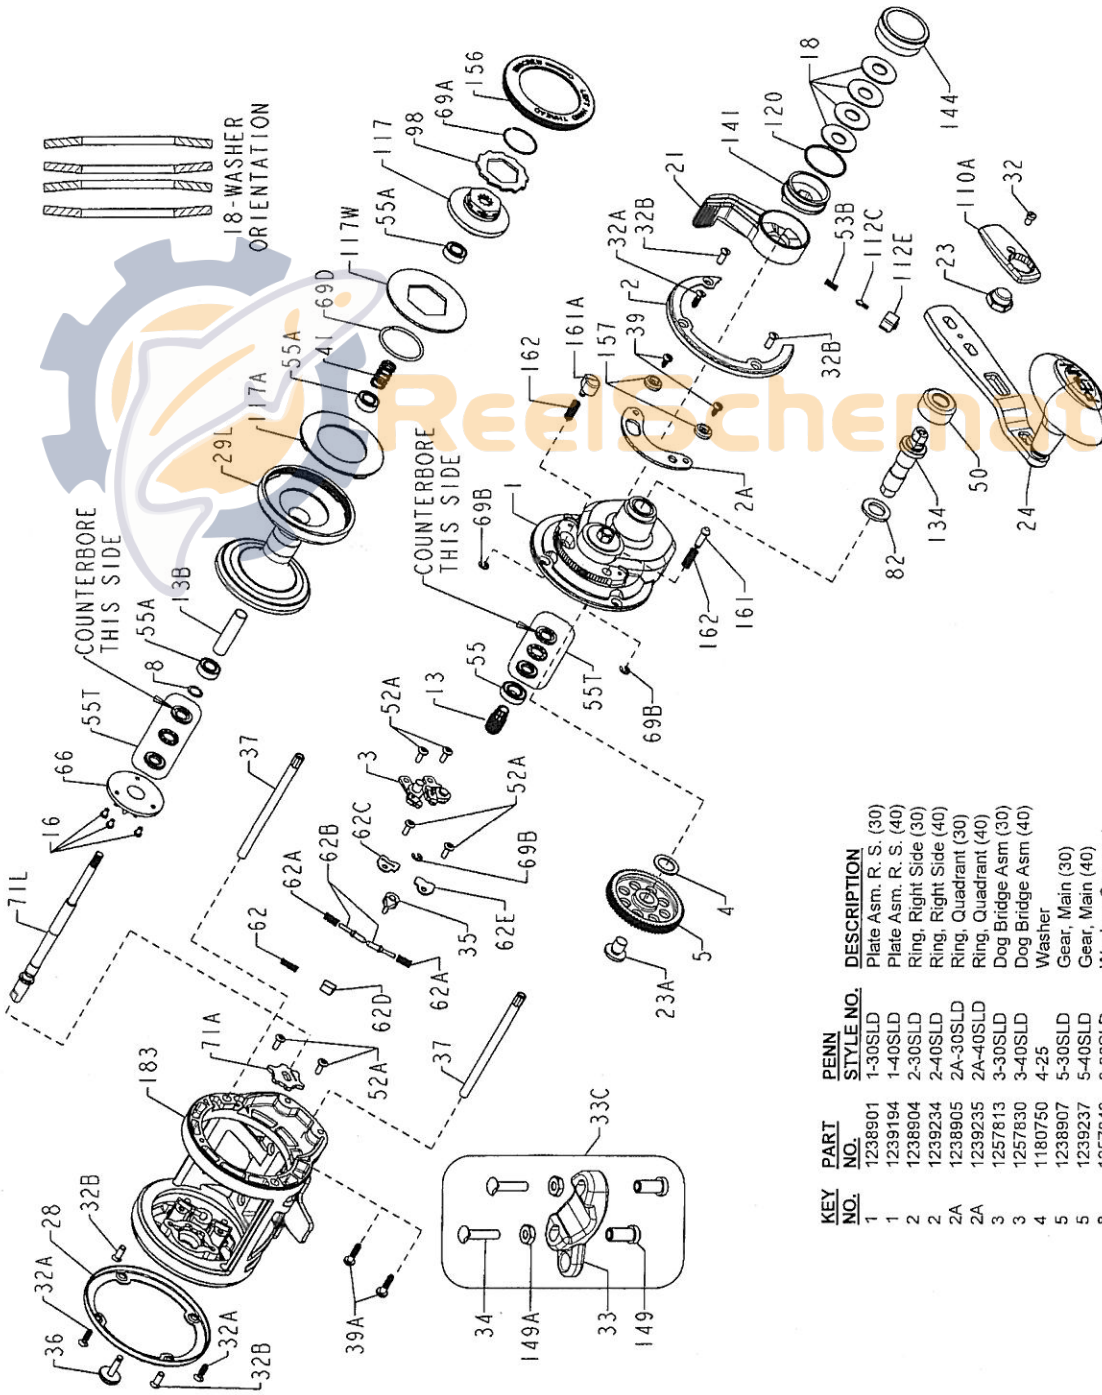

PARTS LIST FOR MODEL SQL30LD & SQL40LD
REELASM NOS. 1206093 (SQL30LD) & 1206094 (SQL40LD)

KEY NO.	PART NO.	PENN STYLE NO.	DESCRIPTION
1	1238901	1-30SLD	Plate Asm, R. S. (30)
1	1239194	1-40SLD	Plate Asm, R. S. (40)
2	1238904	2-30SLD	Ring, Right Side (30)
2	1239234	2-40SLD	Ring, Right Side (40)
2A	1238905	2A-30SLD	Ring, Quadrant (30)
2A	1239235	2A-40SLD	Ring, Quadrant (40)
3	1257813	3-30SLD	Dog Bridge Asm (30)
3	1257830	3-40SLD	Dog Bridge Asm (40)
4	1180750	4-25	Washer
5	1238907	5-30SLD	Gear, Main (30)
5	1239237	5-40SLD	Gear, Main (40)
8	1257843	8-30SLD	Washer, Crescent
13	1238908	13-30SLD	Pinion (30)
13	1239238	13-40SLD	Pinion (40)
13B	1257816	13B-30SLD	Sleeve, Spindle
16	1181587	16-975LD	Screw (3 Req)
18	1238909	18-30SLD	Washer, Spring (30) (4 Req)
18	1239239	18-40SLD	Washer, Spring (40) (4 Req)