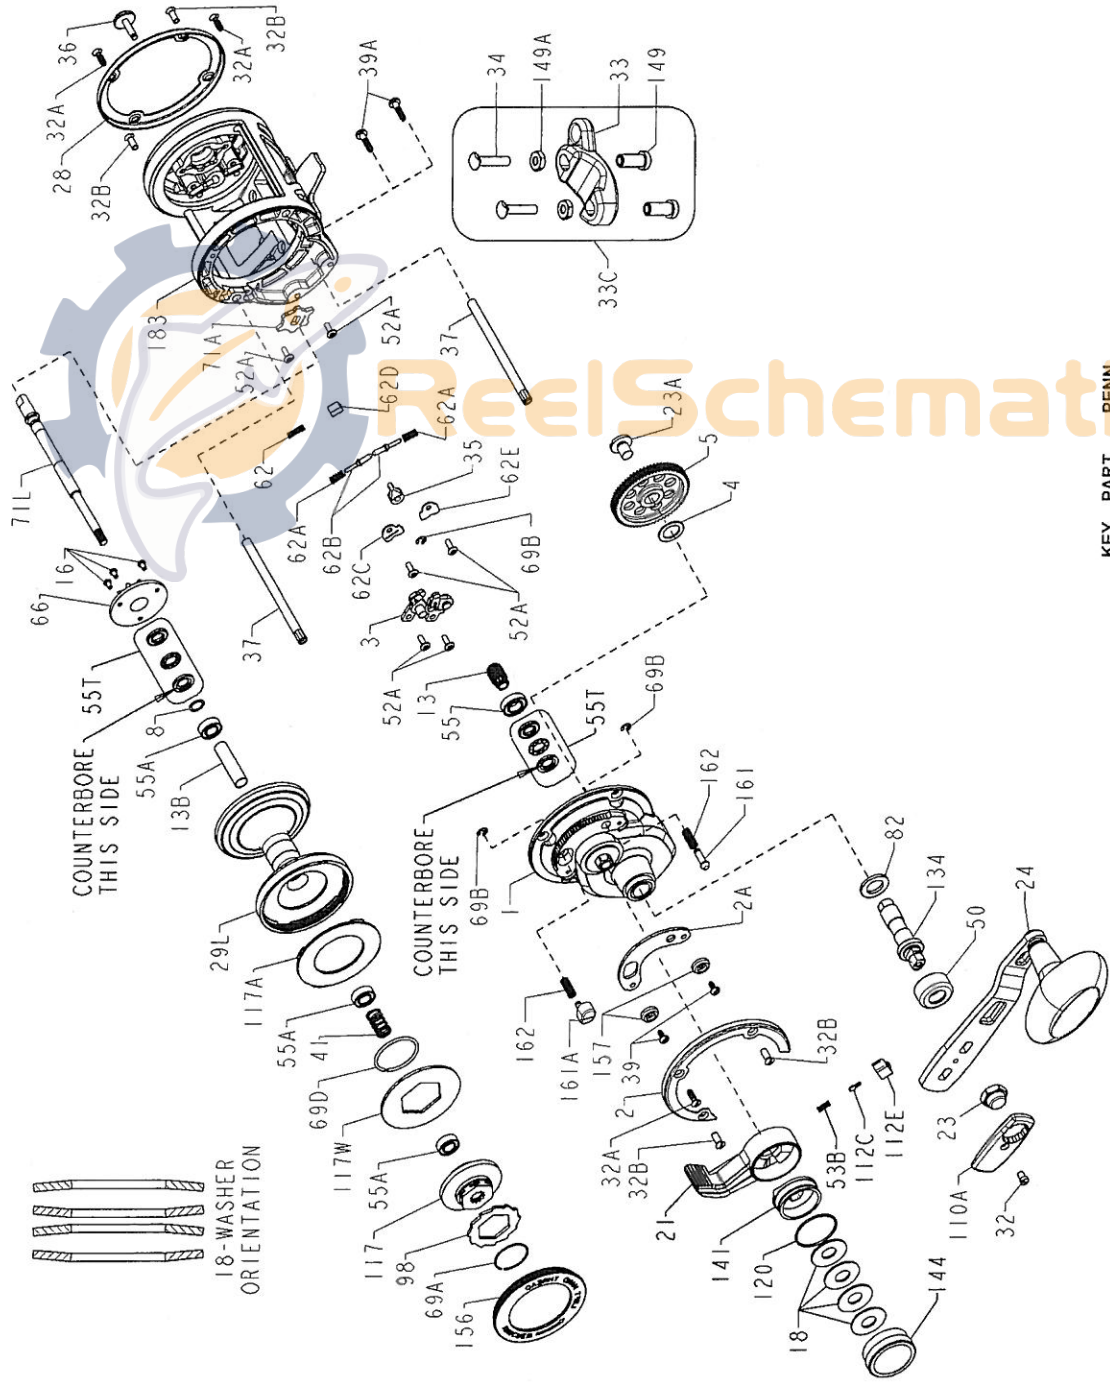

KEY NO.	PART NO.	PENN STYLE NO.	DESCRIPTION
1	1260187	1-40SLDLH	Plate Asm- LH R.S.
2	1260189	2-40SLDLH	Ring- LH Right Side
2A	1239235	2A-40SLD	Ring, Quadrant
3	1260191	3-40SLDLH	LH Dog Bridge Asm
4	1180750	4-25	Washer
5	1239237	5-40SLD	Gear, Main
8	1257843	8-30SLD	Washer, Crescent