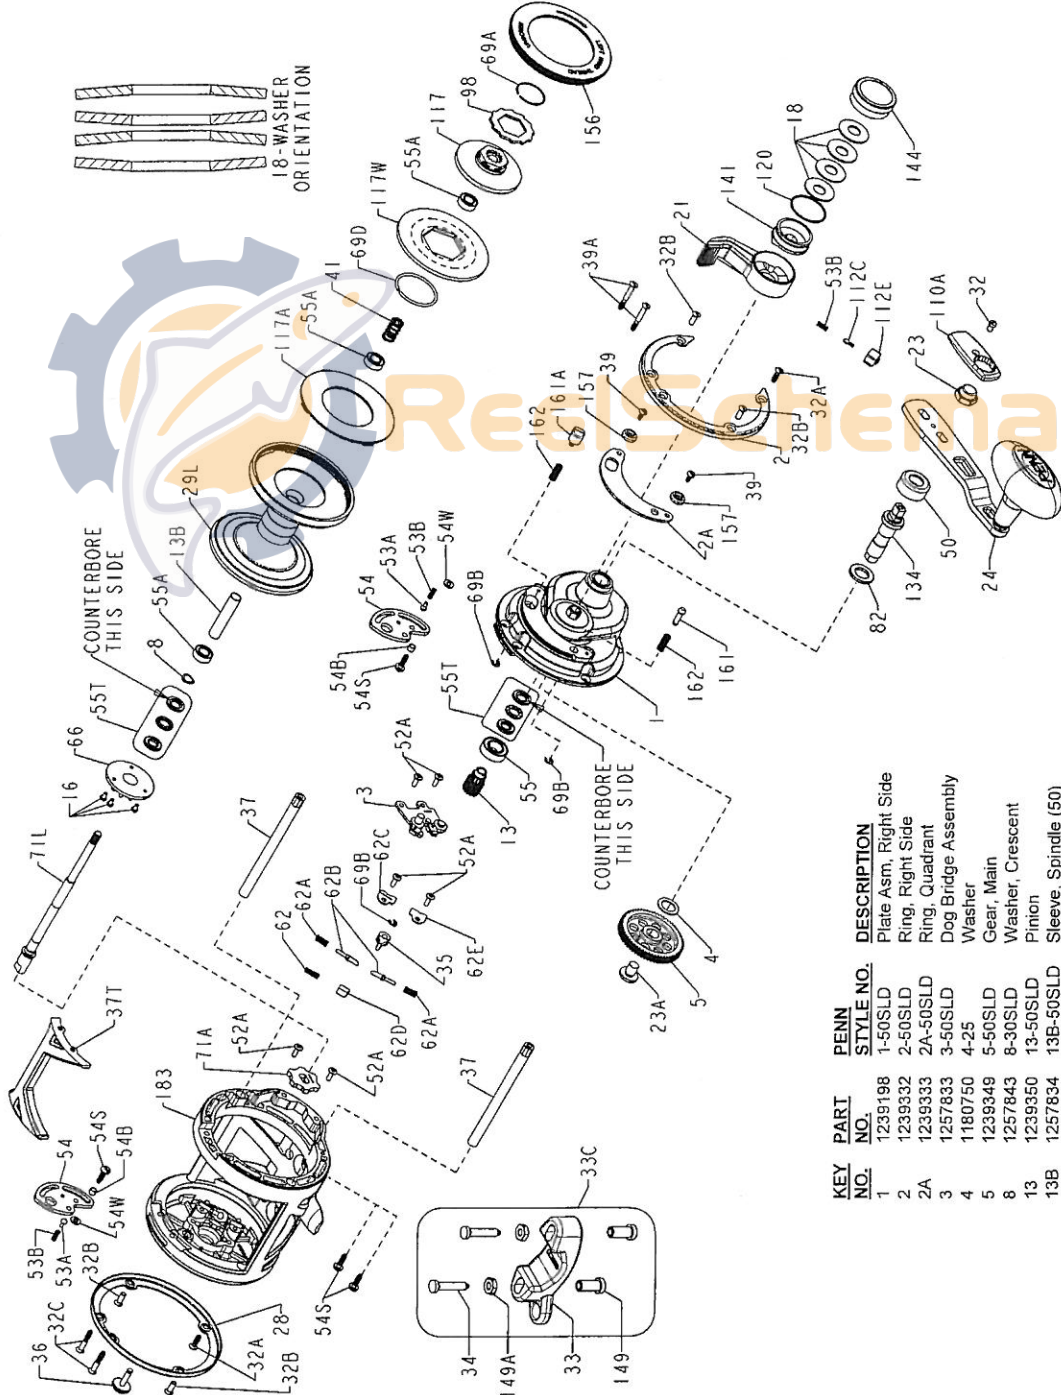

PARTS LIST FOR MODEL SQL50LD & SQL60LD
REELASM Nos. 1206095 (SQL50LD) & 1206096 (SQL60LD)

KEY NO.	PART NO.	PENN STYLE NO.	DESCRIPTION
29L	1239358	29L-50SLD	Spool (50)
29L	1239471	29L-60SLD	Spool (60)
32	1182708	32-15	Screw, Handle Lock
32A	1238924	32-30SLD	Screw (2 Req)
32B	1182722	32-310	Screw (4 Req)
32C	1239359	32-50SLD	Screw (2 Req)
33	1197532	33-114H2	Rod Clamp Kit
33C	1197534	33C-114H2	Rod Clamp
34	1182766	34-16VS	Screw, Rod Clamp (2 Req)
35	1238939	35-30SLD	Tongue, Click
36	1238940	36-30SLD	Button, Click
37	1239360	37-50SLD	Bar, Spacer (50) (2 Req)
37	1239426	37-60SLD	Bar, Spacer (60) (2 Req)
37T	1239361	37T-50SLD	Bar, Top Spacer (50)
37T	1239427	37T-60SLD	Bar, Top Spacer (60)
39	1238942	39-30SLD	Screw, Thread Cutting (2 Req)
39A	1239362	39-50SLD	Screw (2 Req)
41	1238943	41-30SLD	Spring
50	1238944	50-30SLD	Shield, Gear Stud
52A	1183843	52A-260	Screw (6 Req)
53A	1183846	53A-5600	Pin, Lug Locating (2 Req)
53B	1183848	53B-5600	Spring, Lug (2) & Drag Click (1)
54	1239363	54-50SLD	Lug, Harness (2 Req)
54B	1239364	54B-50SLD	Bushing, Lug (2 Req)
54S	1238946	54S-50SLD	Screw, Thread Cutting (4 Req)
54W	1239365	54W-50SLD	Washer, Lug (2 Req)
55	1239366	55-50SLD	Bearing (17X9X5)
55A	1238912	55A-50SLD	Bearing (12X6X4) (3 Req)
55T	1239368	55T-50SLD	Bearing Assembly (2 Req)
62	1236596	62-TRQ40	Spring
62A	1184033	62A-310	Spring (2 Req)
62B	1184037	62B-525	Pin, Click (2 Req)
62C	1238914	62C-30SLD	Plate, Click Retaining
62D	1230189	62A-TRQ40	Block, Click Button Locator
62E	1184041	62C-321LH	Plate, Click Retaining
66	1238915	66-30SLD	Ratchet, Click
69A	1238916	69A-30SLD	Ring, Retaining, Round
69B	1184125	69B-50	Ring, Retaining, "E" (3 Req)
69D	1239369	69D-50SLD	Ring, Retaining, Round
71A	1239370	71A-50SLD	Plate, Spindle Locking
71L	1239371	71L-50SLD	Spindle (50)
71L	1239428	71L-60SLD	Spindle (60)
82	1184220	82-25	Washer
98	1238980	98-30SLD	Ratchet
110A	1238983	110A-30SLD	Plate, Handle Nut Locking
112C	1238984	112C-30SLD	Pin, Click
112E	1238985	112E-30SLD	Housing, Lever Click
117	1239375	117-50SLD-1	Drive Plate
117A	1239402	117A-50SLD	Drag Washer, Assembly
117W	1239406	117W-50SLD	Drag Washer, Metal
120	1239407	120-50SLD	O-Ring
134	1239408	134-50SLD	Gear Stud
141	1239410	141-50SLD	Follower, Cam
144	1239414	144-50SLD	Knob, Preset
149	1184702	149-45	Rod Clamp Nut (2 Req)
149A	1184706	149-200	Nut, Hex (2 Req)
156	1239419	156-50SLD	Cover, Drag
157	1239002	157-30SLD	Bushing, Quadrant (2 Req)
161	1239011	161-30SLD	Button, Free Spool
161A	1184787	161-40	Button Asm., Strike
162	1184795	162-50	Spring (2 Req)
183	1239420	183-50SLD	Frame, Assembly (50)
183	1239469	183-60SLD	Frame, Assembly (60)