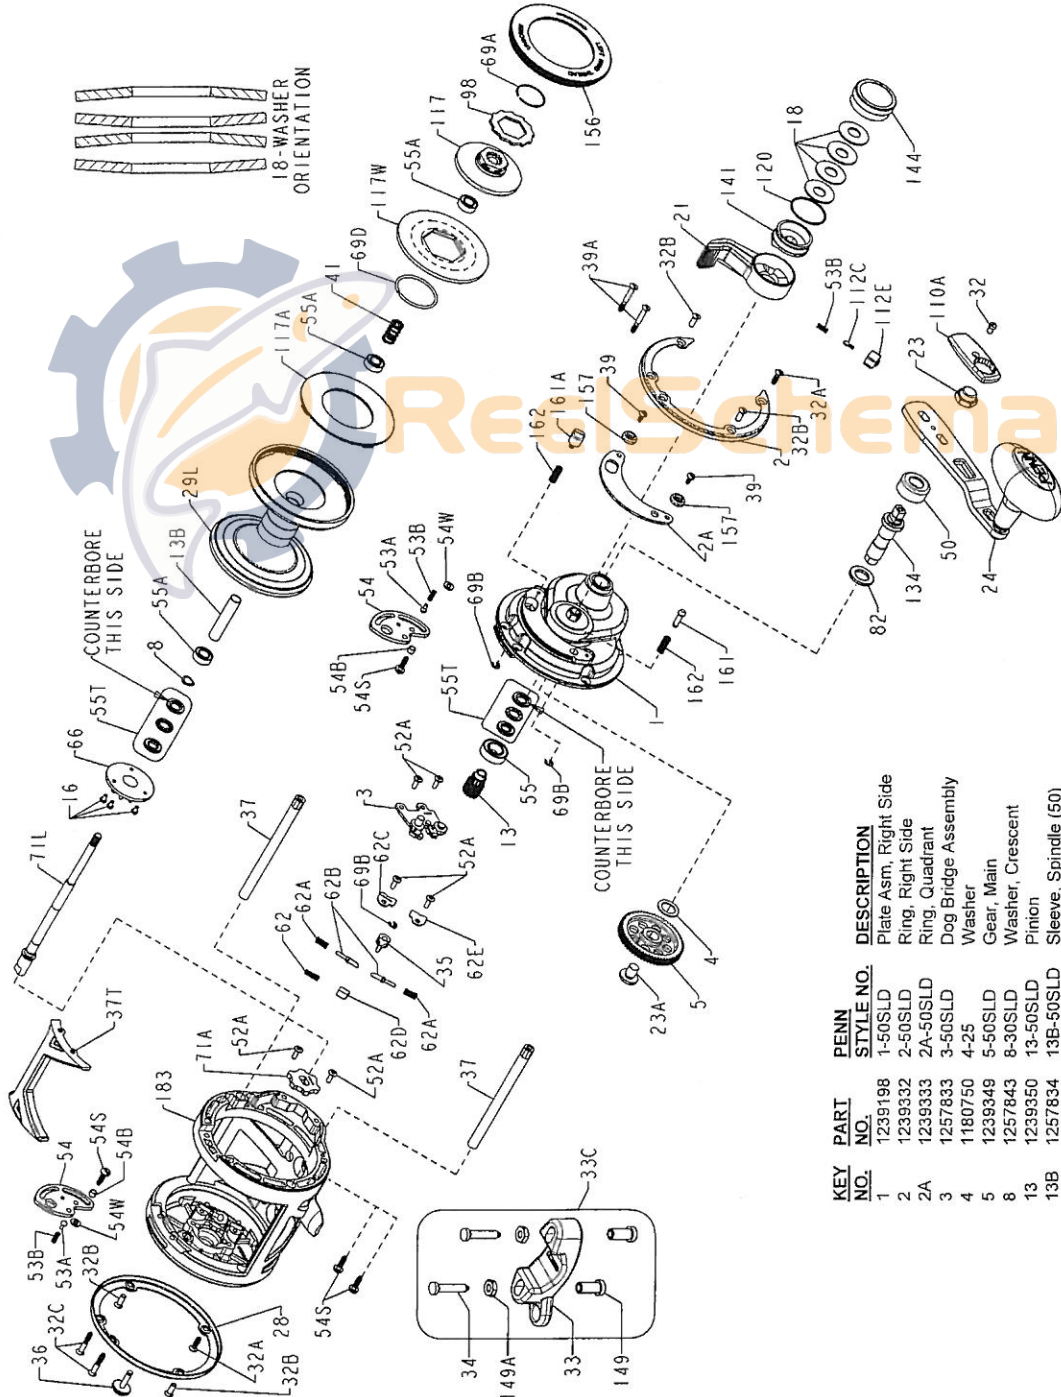

PARTS LIST FOR MODEL SQL50LD & SQL60LD
REELASM Nos. 1206095 (SQL50LD) & 1206096 (SQL60LD)

KEY NO.	PART NO.	PENN STYLE NO.	DESCRIPTION
29L	1239358	29L-50SLD	Spool (50)
29L	1239471	29L-60SLD	Spool (60)
32	1182708	32-15	Screw, Handle Lock
32A	1238924	32-30SLD	Screw (2 Req)
32B	1182722	32-310	Screw (4 Req)
32C	1239359	32-50SLD	Screw (2 Req)
33	1197532	33-114H2	Rod Clamp Kit
33C	1197534	33C-114H2	Rod Clamp
34	1182766	34-16VS	Screw, Rod Clamp (2 Req)
35	1238939	35-30SLD	Tongue, Click
36	1238940	36-30SLD	Button, Click
37	1239360	37-50SLD	Bar, Spacer (50) (2 Req)
37	1239426	37-60SLD	Bar, Spacer (60) (2 Req)
37T	1239361	37T-50SLD	Bar, Top Spacer (50)
37T	1239427	37T-60SLD	Bar, Top Spacer (60)
39	1238942	39-30SLD	Screw, Thread Cutting (2 Req)
39A	1239362	39-50SLD	Screw (2 Req)
41	1238943	41-30SLD	Spring
50	1238944	50-30SLD	Shield, Gear Stud
52A	1183843	52A-260	Screw (6 Req)
53A	1183846	53A-5600	Pin, Lug Locating (2 Req)
53B	1183848	53B-5600	Spring, Lug (2) & Drag Click (1)
54	1239363	54-50SLD	Lug, Harness (2 Req)
54B	1239364	54B-50SLD	Bushing, Lug (2 Req)
54S	1238946	54S-50SLD	Screw, Thread Cutting (4 Req)
54W	1239365	54W-50SLD	Washer, Lug (2 Req)
55	1239366	55-50SLD	Bearing (17X9X5)
55A	1238912	55A-50SLD	Bearing (12x6x4) (3 Req)
55T	1239368	55T-50SLD	Bearing Assembly (2 Req)
62	1236596	62-TRQ40	Spring
62A	1184033	62A-310	Spring (2 Req)
62B	1184037	62B-525	Pin, Click (2 Req)
62C	1238914	62C-30SLD	Plate, Click Retaining
62D	1230189	62A-TRQ40	Block, Click Button Locator
62E	1184041	62C-321LH	Plate, Click Retaining
66	1238915	66-30SLD	Ratchet, Click
69A	1238916	69A-30SLD	Ring, Retaining, Round
69B	1184125	69B-50	Ring, Retaining, "E" (3 Req)
69D	1239369	69D-50SLD	Ring, Retaining, Round
71A	1239370	71A-50SLD	Plate, Spindle Locking
71L	1239371	71L-50SLD	Spindle (50)
71L	1239428	71L-60SLD	Spindle (60)
82	1184220	82-25	Washer
98	1238980	98-30SLD	Ratchet
110A	1238983	110A-30SLD	Plate, Handle Nut Locking
112C	1238984	112C-30SLD	Pin, Click
112E	1238985	112E-30SLD	Housing, Lever Click
117	1239375	117-50SLD-1	Drive Plate
117A	1239402	117A-50SLD	Drag Washer, Assembly
117W	1239406	117W-50SLD	Drag Washer, Metal
120	1239407	120-50SLD	O-Ring
134	1239408	134-50SLD	Gear Stud
141	1239410	141-50SLD	Follower, Cam
144	1239414	144-50SLD	Knob, Preset
149	1184702	149-45	Rod Clamp Nut (2 Req)
149A	1184706	149-200	Nut, Hex (2 Req)
156	1239419	156-50SLD	Cover, Drag
157	1239002	157-30SLD	Bushing, Quadrant (2 Req)
161	1239011	161-30SLD	Button, Free Spool
161A	1184787	161-40	Button Asm., Strike
162	1184795	162-50	Spring (2 Req)
183	1239420	183-50SLD	Frame, Assembly (50)
183	1239469	183-60SLD	Frame, Assembly (60)