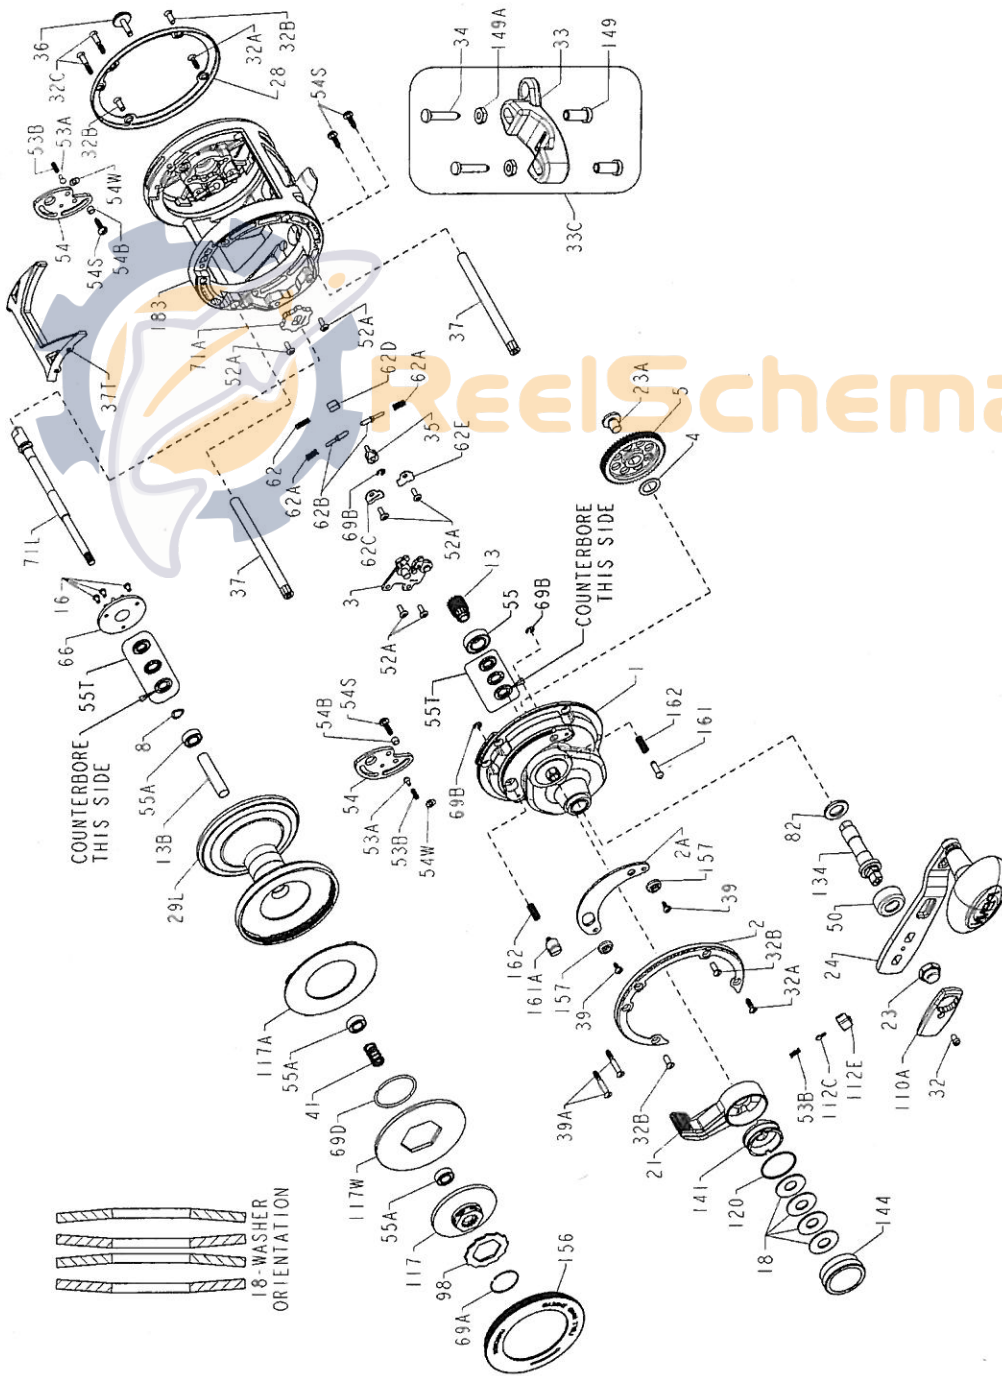

PARTS LIST FOR MODEL SQL60LDLH
REELASM NO 1238642

KEY NO.	PART NO.	PENN STYLE NO.	DESCRIPTION
21	1260194	21-60SLDLH	Lever- LH Drag
23	1229462	23-TRQ40	Nut, Handle
23A	1181930	23-6CH	Screw, Main Gear
24	1229501	24-TRQ40	Assembly, Handle
28	1239357	28-50SLD	Ring, Left Side
29L	1260196	29L-60SLDLH	Spool- LH
32	1182708	32-15	Screw, Handle Lock
32A	1238924	32-30SLD	Screw (2 Req)
32B	1182722	32-310	Screw (4 Req)
32C	1239359	32-50SLD	Screw (2 Req)
33	1197532	33-114H2	Rod Clamp
33C	1197534	33C-114H2	Rod Clamp Kit
34	1182786	34-16VS	Screw, Rod Clamp (2 Req)
35	1238939	35-30SLD	Tongue, Click
36	1238940	36-30SLD	Button, Click
37	1239426	37-60SLD	Bar, Spacer (2 Req)
37T	1239427	37T-60SLD	Bar, Top Spacer
39	1238942	39-30SLD	Screw, Thread Cutting (2 Req)
39A	1239362	39-50SLD	Screw (2 Req)
41	1238943	41-30SLD	Spring
50	1238944	50-30SLD	Shield, Gear Stud
52A	1183943	52A-260	Screw (6 Req)
53A	1183948	53A-5600	Pin, Lug Locating (2 Req)
53B	1183948	53B-5600	Spring, Lug (2) & Drag Click (1)
54	1239363	54-50SLD	Lug, Harness (2 Req)
54B	1239364	54B-50SLD	Bushing, Lug (2 Req)
54S	1238946	54S-50SLD	Screw, Thread Cutting (4 Req)
54W	1239365	54W-50SLD	Washer, Lug (2 Req)
55	1239366	55-50SLD	Bearing (17X8X5)
55A	1238912	55A-50SLD	Bearing (12X6X4) (3 Req)
55T	1239368	55T-50SLD	Bearing Assembly (2 Req)
62	1236596	62-TRQ40	Spring (2 Req)
62A	1184033	62A-310	Pin, Click (2 Req)
62B	1184037	62B-525	Plate, Click Retaining
62C	1238914	62C-30SLD	Block, Click Button Locator
62D	1230189	62A-TRQ40	Plate, Click Retaining
62E	1184041	62C-321LH	Ratchet, Click
66	1238915	66-30SLD	Ring, Retaining, Round
69A	1238916	69A-30SLD	Ring, Retaining, "E" (3 Req)
69B	1184125	69B-50	Ring, Retaining, Round
69D	1239369	69D-50SLD	Plate, Spindle Locking
71A	1239370	71A-50SLD	Spindle
71L	1239428	71L-60SLD	Washer
82	1184220	82-25	Washer
98	1238980	98-30SLD	Ratchet
110A	1238983	110A-30SLD	Plate, Handle Nut Locking
112C	1238984	112C-30SLD	Pin, Click
112E	1238985	112E-30SLD	Housing, Lever Click
117	1239375	117-50SLD-1	Drive Plate
117A	1239402	117A-50SLD	Drag Washer, Assembly
117W	1239406	117W-50SLD	Drag Washer, Metal
120	1239407	120-50SLD	O-Ring
134	1239408	134-50SLD	Gear Stud
141	1260198	141-60SLDLH	Follower- LH Cam
144	1239414	144-50SLD	Knob, Preset
149	1184702	149-45	Rod Clamp Nut (2 Req)
149A	1184706	149-200	Nut, Hex (2 Req)
156	1260200	156-60SLDLH	Cover- LH Drag
157	1239002	157-30SLD	Bushing, Quadrant (2 Req)
161	1239011	161-30SLD	Button, Free Spool
161A	1184787	161-40	Button Asm., Strike
162	1184795	162-50	Spring (2 Req)
183	1260202	183-60SLDLH	Frame Asm- LH

KEY NO.	PART NO.	PENN STYLE NO.	DESCRIPTION
1	1260188	1-60SLDLH	Plate Asm- LHR,S.
2	1260190	2-60SLDLH	Ring- LH Right Side
2A	1239333	2A-50SLD	Ring, Quadrant
3	1260192	3-60SLDLH	LH Dog Bridge Asm
4	1180750	4-25	Washer
5	1239349	5-50SLD	Gear, Main
8	1257843	8-30SLD	Washer, Crescent
13	1239350	13-50SLD	Pinion
13B	1257838	13B-60SLD	Sleeve, Spindle
16	1181587	16-975LD	Screw (3 Req)
18	1239425	18-60SLD	Washer, (4 Req)