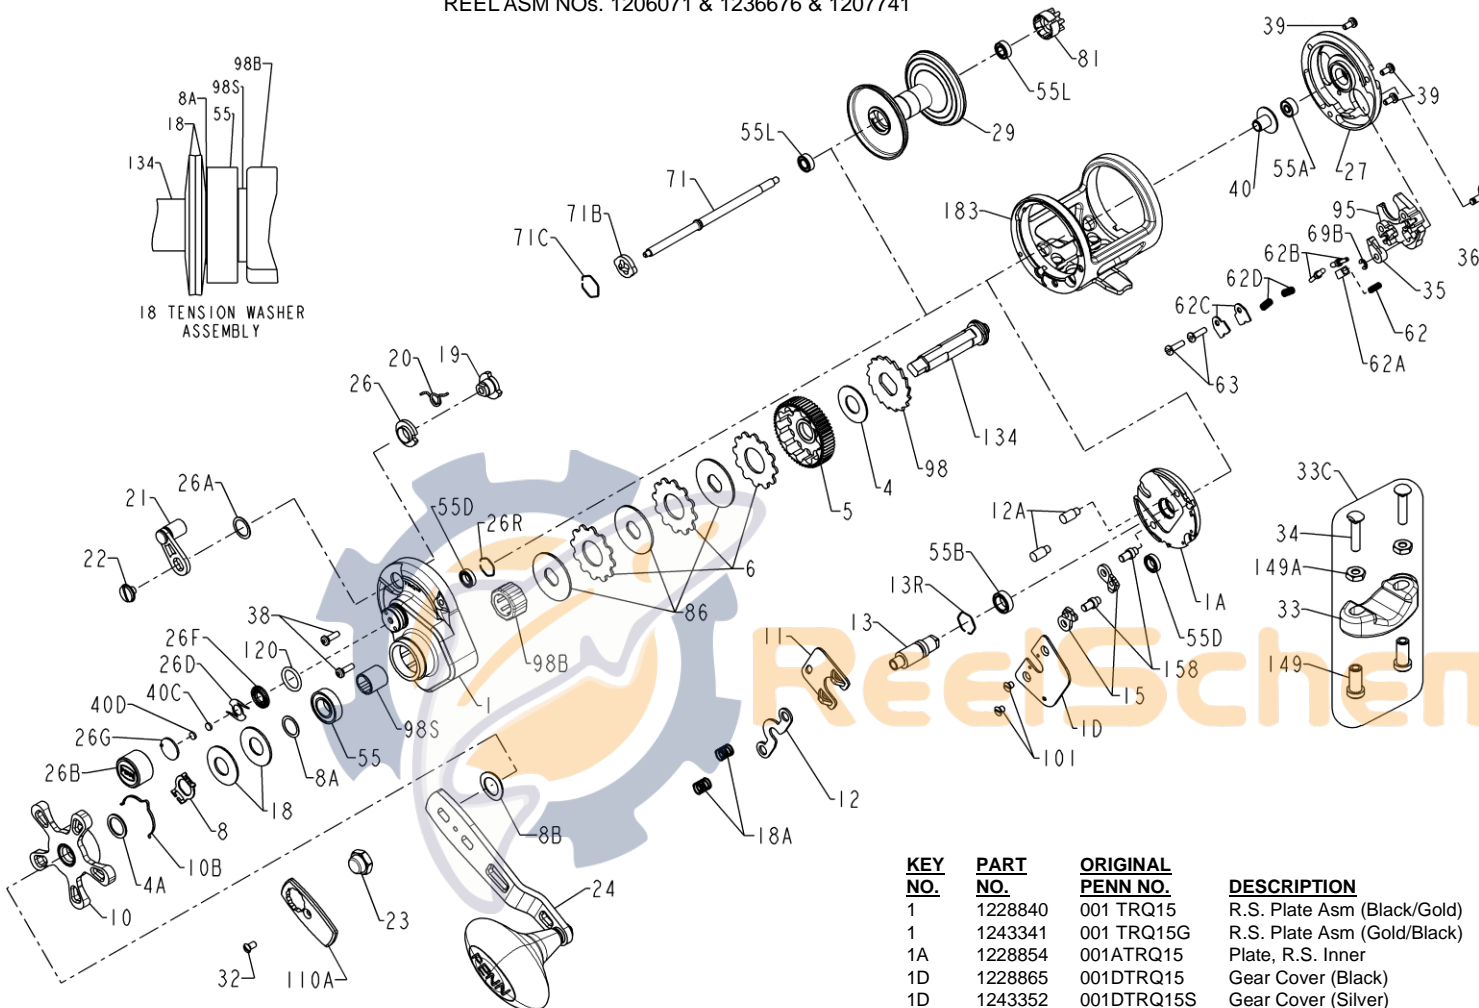

# PARTS LIST FOR MODEL TRQ12B & TRQ12G & TRQ12BEU

REEL ASM NOS. 1206071 & 1236676 & 1207741

| KEY NO. | PART NO. | ORIGINAL PENN NO. | DESCRIPTION                   |
|---------|----------|-------------------|-------------------------------|
| 1       | 1228840  | 001 TRQ15         | R.S. Plate Asm (Black/Gold)   |
| 1       | 1243341  | 001 TRQ15G        | R.S. Plate Asm (Gold/Black)   |
| 1A      | 1228854  | 001ATRQ15         | Plate, R.S. Inner             |
| 1D      | 1228865  | 001DTRQ15         | Gear Cover (Black)            |
| 1D      | 1243352  | 001DTRQ15S        | Gear Cover (Silver)           |
| 4       | 1180755  | 004 060           | Graphite Washer               |
| 4A      | 1180770  | 004 300T          | Graphite Washer               |
| 5       | 1229005  | 005 TRQ15         | Main Gear Asm                 |
| 6       | 1237037  | 006 TRQ40         | Drag Washer, Tab (3 req)      |
| 8       | 1229041  | 008 TRQ40         | Detent Spring Retainer        |
| 8A      | 1229050  | 008ATS7-8         | Shim                          |
| 8B      | 1181056  | 008 060           | Tension Washer                |
| 10      | 1229306  | 010 TRQ40         | Drag Star Asm (Black)         |
| 10      | 1243355  | 010 TRQ40G        | Drag Star Asm (Gold/Silver)   |
| 10B     | 1181218  | 010B2.5FR         | Detent Spring                 |
| 11      | 1229315  | 011 TRQ25         | Jack                          |
| 12      | 1181271  | 012 555           | Yoke                          |
| 12A     | 1229319  | 012ATRQ40         | Yoke Pin (2 req)              |
| 13      | 1229339  | 013 TRQ15         | Pinion                        |
| 13R     | 1229364  | 013RTRQ40         | Retaining Ring                |
| 15      | 1229374  | 015 TRQ40         | Dog Asm (2 req)               |
| 18      | 1181623  | 018 505           | Tension Washer (2 req)        |
| 18A     | 1181624  | 018 525           | Yoke Spring (2 req)           |
| 19      | 1229428  | 019 TRQ15         | Eccentric                     |
| 20      | 1181785  | 020 525           | Eccentric Spring              |
| 21      | 1229446  | 021 TRQ15         | Ecc Lever Asm (Black/Silver)  |
| 21      | 1243358  | 021 TRQ15G        | Ecc Lever Asm (Gold/Silver)   |
| 22      | 1229457  | 022 TRQ40         | Sems Screw (Black)            |
| 22      | 1181908  | 022 060CH         | Sems Screw (Silver)           |
| 23      | 1229462  | 023 TRQ40         | Handle Nut (Black)            |
| 23      | 1243364  | 023 TRQ40S        | Handle Nut (Silver)           |
| 24      | 1229501  | 024 TRQ40         | Handle Asm (Black/Gold)       |
| 24      | 1241383  | 024 TRQ40G        | Handle Asm (Gold/Silver)      |
| 26      | 1229579  | 026 TRQ25         | Eccentric Bushing             |
| 26A     | 1229583  | 026ATRQ40         | Lever Washer                  |
| 26B     | 1214706  | 026B525MAG2       | Spool Tension Cap             |
| 26D     | 1125769  | 026D525MAG2       | Click Spring                  |
| 26F     | 1125768  | 026F525MAG2       | Click Plate A                 |
| 26G     | 1125772  | 026G525MAG2       | Click Plate B                 |
| 26R     | 1214654  | 026R525MAG2       | Retaining Ring                |
| 27      | 1229714  | 027 TRQ15         | L.S. Plate (Black/Gold)       |
| 27      | 1243372  | 027 TRQ15G        | L.S. Plate (Gold/Black)       |
| 29      | 1229804  | 029 TRQ12         | Spool (Black/Gold)            |
| 29      | 1243385  | 029 TRQ12G        | Spool (Gold/Silver)           |
| 32      | 1214707  | 032 525MAG2       | 5-40 Screw (Black)            |
| 32      | 1184436  | 110 050           | 5-40 Screw (Silver)           |
| 33      | 1182754  | 033 113           | Rod Clamp                     |
| 33C     | 1229935  | 033CTRQ15         | Rod Clamp Kit                 |
| *34     | *1229940 | *034 TRQ15        | *Rod Clamp Screw (2 in kit)   |
| 34      | 1182788  | 034 045           | Rod Clamp Screw 7/8 (2 req)   |
| 35      | 1229949  | 035 TRQ40         | Click Tongue                  |
| 36      | 1229953  | 036 TRQ40         | Click Button (Black)          |
| 36      | 1243392  | 036 TRQ40S        | Click Button (Silver)         |
| 38      | 1229971  | 038 TRQ40         | Screw (Black) (2 req)         |
| 38      | 1243393  | 038 TRQ40S        | Screw (Silver) (2 req)        |
| 39      | 1229994  | 039 TRQ40         | Screw (Black) (3 req)         |
| 39      | 1243395  | 039 TRQ40S        | Screw (Silver) (3 req)        |
| 40      | 1230004  | 040 TRQ40         | Bushing, L.S. Spool           |
| 40C     | 1208115  | 040C525MAG2       | Washer, Metal Thrust          |
| 40D     | 1125771  | 040D525MAG2       | Washer, Rubber Thrust         |
| 55      | 1183873  | 055 012H          | Ball Bearing                  |
| 55A     | 1183880  | 055 113H          | Ball Bearing                  |
| 55B     | 1214665  | 055 525MAG2       | Ball Bearing (12X8X3.5)       |
| 55D     | 1214666  | 055A525MAG2       | Ball Bearing (2 req)          |
| 55L     | 1192031  | 055L965           | Ball Bearing (2 req)          |
| 62      | 1236596  | 062 TRQ40         | Click Locator Spring          |
| 62A     | 1230189  | 062ATRQ40         | Click Button Locator          |
| 62B     | 1184036  | 062B310           | Click Pin (2 req)             |
| 62C     | 1184041  | 062C321LH         | Spring Cover (2 req)          |
| 62D     | 1184033  | 062A310           | Click Spring (2 req)          |
| 63      | 1230192  | 063 TRQ40         | Screw, Pan Hd (2 req)         |
| 69B     | 1184125  | 069B050           | Retaining Ring                |
| 71      | 1230213  | 071 TRQ12         | Spool Spindle                 |
| 71B     | 1230226  | 071BTRQ40         | Spool Driver                  |
| 71C     | 1230227  | 071CTRQ40         | Retaining Ring                |
| 81      | 1230303  | 081 TRQ40         | Click Ratchet                 |
| 86      | 1184251  | 086 049L          | Drag Washer, Keyed (3 req)    |
| 95      | 1230373  | 095 TRQ40         | Click Housing                 |
| 98      | 1230412  | 098 TRQ40         | Anti-Reverse Ratchet          |
| 98B     | 1200401  | 098B750M          | Anti-Reverse Bearing          |
| 98S     | 1230425  | 098STRQ40         | Bearing Sleeve                |
| 101     | 1184404  | 101 050S          | 5-40 Screw (2 req)            |
| 110A    | 1230439  | 110ATRQ40         | Handle Nut Lock (Black/Gold)  |
| 110A    | 1242335  | 110ATRQ40G        | Handle Nut Lock (Gold/Silver) |
| 120     | 1184522  | 120 113H          | O-Ring                        |
| 134     | 1230592  | 134 TRQ40         | Gear Stud                     |
| 149     | 1230616  | 149 TRQ15         | Rod Clamp Nut (2 req)         |
| 149A    | 1184706  | 149 200           | Hex Nut (2 req)               |
| 158     | 1230647  | 158 TRQ40         | Dog Pin (2 req)               |
| 183     | 1230748  | 183 TRQ12         | Frame Asm (Black/Gold)        |
| 183     | 1243399  | 183 TRQ12G        | Frame Asm (Gold/Black)        |
| 183     | 1243397  | 183 TRQ12BEU      | Frame Asm (Blk/Gld Euro)      |