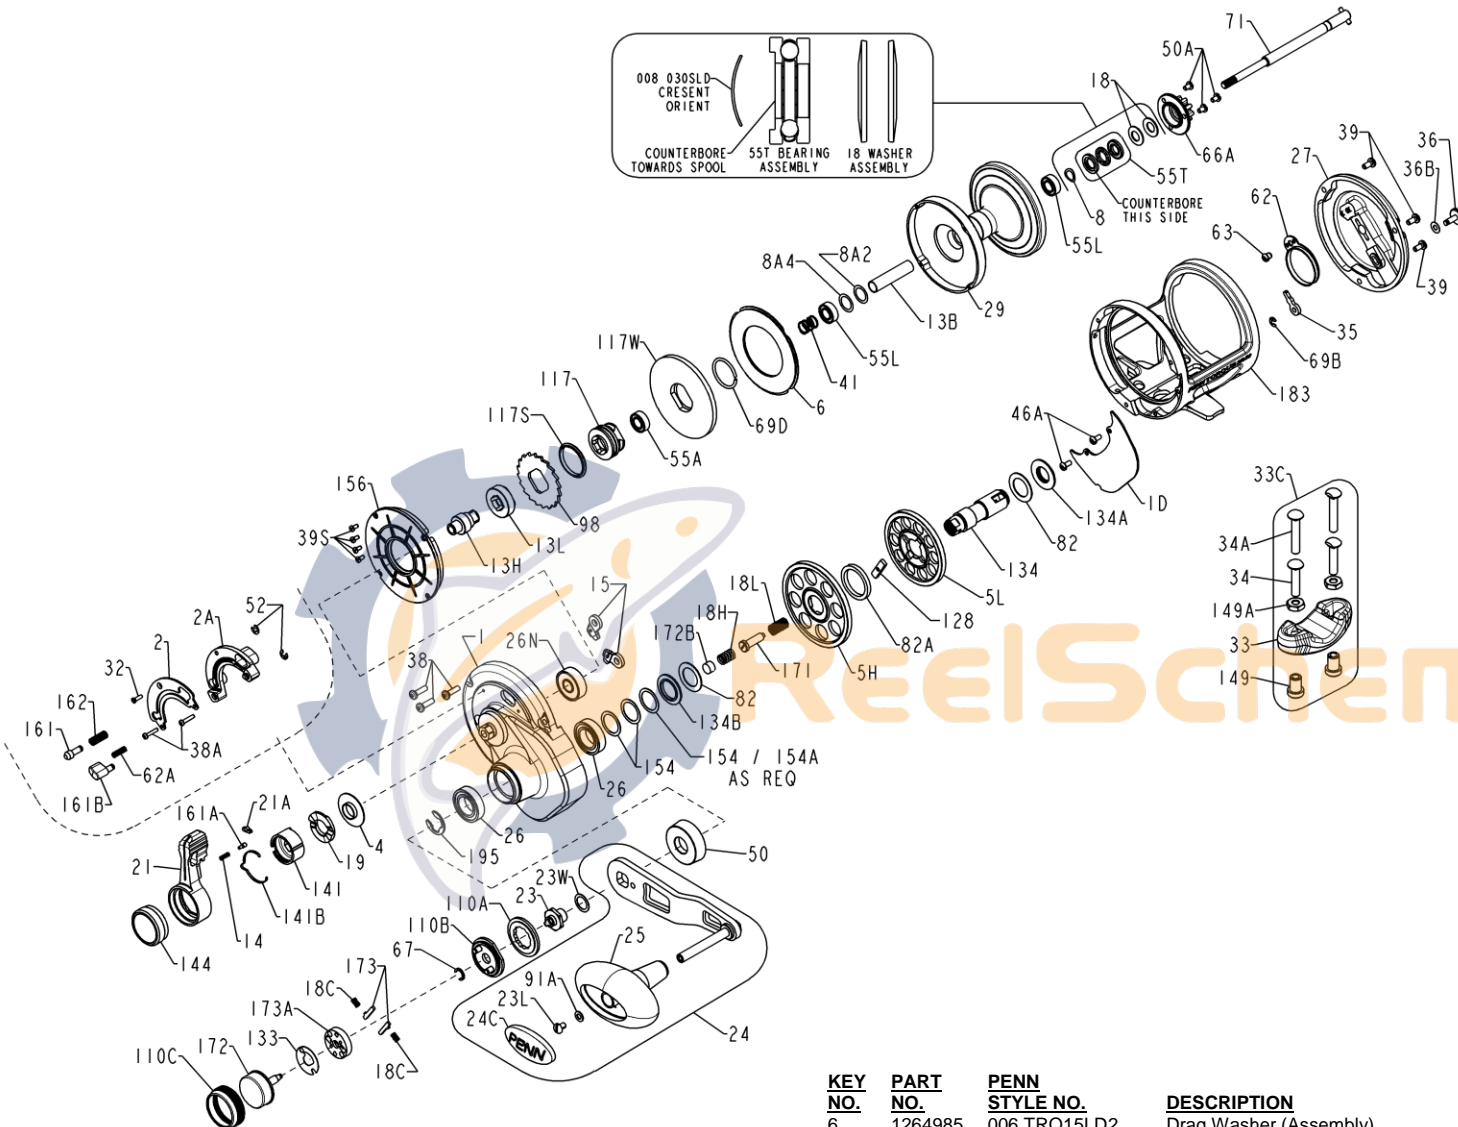

PARTS LIST FOR MODEL TRQ15LD2G

REEL ASSEMBLY NO 1206027

KEY NO.	PART NO.	PENN STYLE NO.	DESCRIPTION
1	1264955	001 TRQ15LD2G	R.S. Plate Asm (Gold)
1D	1264966	001DTRQ15LD2G	Gear Cover (Gold)
2	1264971	002 TRQ30LD2B	Quadrant, (Black)
2A	1264975	002ATRQ15LD2	Drag Lever Ratchet
4	1264978	004 TRQ15LD2	Washer, Drag Lever
5H	1264979	005 FTH15LD2HS	Gear, High Speed Main
5L	1264980	005 FTH15LD2LS	Gear, Low Speed Main

KEY NO.	PART NO.	PENN STYLE NO.	DESCRIPTION
6	1264985	006 TRQ15LD2	Drag Washer (Assembly)
8	1257843	008 030SLD	Washer, Crescent
8A2	1229045	008ATS5-2	Shim, Spool (As required)
8A4	1229046	008ATS5-4	Shim, Spool (As required)
13B	1264997	013BTRQ15LD2	Spool Sleeve
13H	1264991	013 FTH15LD2HS	Pinion, High Speed
13L	1264992	013 FTH15LD2LS	Pinion, Low Speed
14	1181406	014 535	Spring, Drag Lever Pin
15	1229374	015 TRQ40	Dog Asm (2 req)
18	1265001	018 TRQ40NLD2	Washer, Spring (2 Req)
18C	1181632	018C015KG	Spring, Shift Catch (2 req)
18H	1265002	018H30SLD2	Spring, Shift, Heavy
18L	1265003	018L30SLD2	Spring, Shift, Light
19	1296248	019 TRQ40NLD2	Drag Cam
21	1271007	021 TRQ15LD2G	Drag Lever (Gold)
21A	1265011	021ATRQ30LD2	Lever/Quadrant Spacer