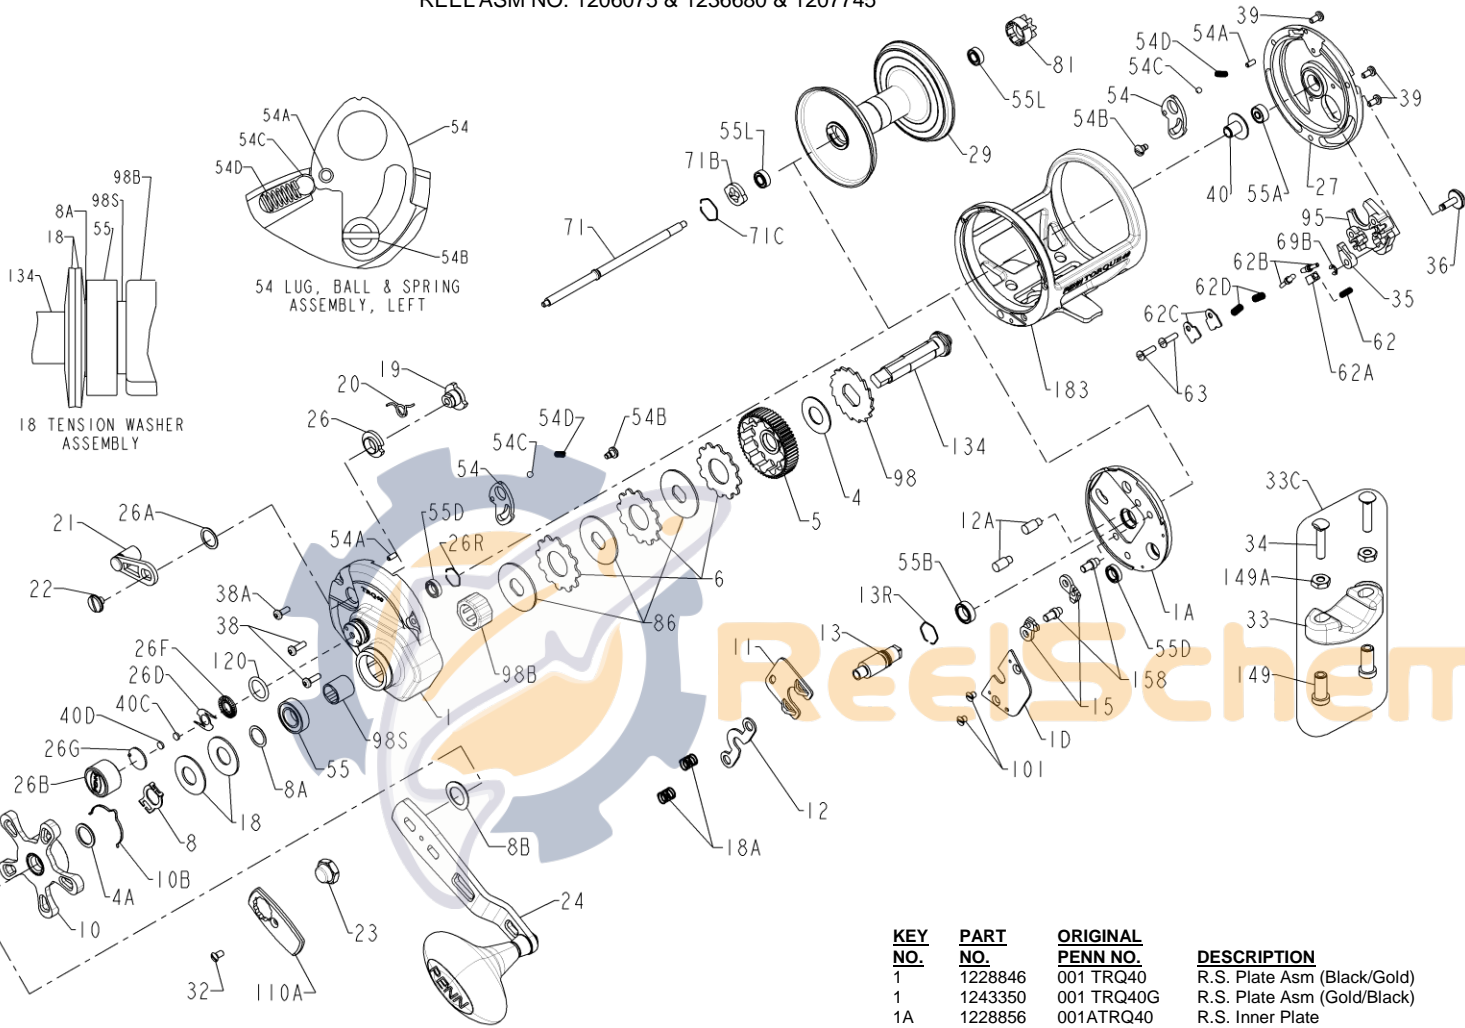

PARTS LIST FOR MODEL TRQ40B & TRQ40G & TRQ40BEU

REEL ASM NO. 1206075 & 1236680 & 1207745

| KEY NO. | PART NO. | ORIGINAL PENN NO. | DESCRIPTION |
|---------|----------|-------------------|-------------------------------|
| 20 | 1181785 | 020 525 | Eccentric Spring |
| 21 | 1229450 | 021 TRQ40 | Ecc Lever Asm (Black/Silver) |
| 21 | 1243362 | 021 TRQ40G | Ecc Lever Asm (Gold/Silver) |
| 22 | 1229457 | 022 TRQ40 | Sems Screw (Black) |
| 22 | 1181908 | 022 060CH | Sems Screw (Silver) |
| 23 | 1229462 | 023 TRQ40 | Handle Nut (Black) |
| 23 | 1243364 | 023 TRQ40S | Handle Nut (Silver) |
| 24 | 1229501 | 024 TRQ40 | Handle Asm (Black/Gold) |
| 24 | 1241383 | 024 TRQ40G | Handle Asm (Gold/Silver) |
| 26 | 1229579 | 026 TRQ25 | Eccentric Bushing |
| 26A | 1229583 | 026ATRQ40 | Lever Washer |
| 26B | 1214706 | 026B525MAG2 | Spool Tension Cap |
| 26D | 1125769 | 026D525MAG2 | Click Spring |
| 26F | 1125768 | 026F525MAG2 | Click Plate A |
| 26G | 1125772 | 026G525MAG2 | Click Plate B |
| 26R | 1214654 | 026R525MAG2 | Retaining Ring |
| 27 | 1229717 | 027 TRQ40 | L.S. Plate (Black/ Gold) |
| 27 | 1243384 | 027 TRQ40G | L.S. Plate (Gold/Black) |
| 29 | 1229808 | 029 TRQ40 | Spool (Black/Gold) |
| 29 | 1243389 | 029 TRQ40G | Spool (Gold/Silver) |
| 32 | 1214707 | 032 525MAG2 | 5-40 Screw (Black) |
| 32 | 1184436 | 110 050 | 5-40 Screw (Silver) |
| 33 | 1182754 | 033 113 | Rod Clamp |
| 33C | 1229936 | 033CTRQ40 | Rod Clamp Kit |
| 34 | 1182788 | 034 045 | 10-24 Screw (2 req) |
| 35 | 1229949 | 035 TRQ40 | Click Tongue |
| 36 | 1229953 | 036 TRQ40 | Click Button (Black) |
| 36 | 1243392 | 036 TRQ40S | Click Button (Silver) |
| 38 | 1229971 | 038 TRQ40 | Screw (Black) (2 req) |
| 38 | 1243393 | 038 TRQ40S | Screw (Silver) (2 req) |
| 38A | 1229973 | 038ATRQ40 | Screw (Black) |
| 38A | 1243394 | 038ATRQ40S | Screw (Silver) |
| 39 | 1229994 | 039 TRQ40 | Screw (Black) (3 req) |
| 39 | 1243395 | 039 TRQ40S | Screw (Silver) (3 req) |
| 40 | 1230004 | 040 TRQ40 | Bushing, L.S. Spool |
| 40C | 1208115 | 040C525MAG2 | Washer, Metal Thrust |
| 40D | 1125771 | 040D525MAG2 | Washer, Rubber Thrust |
| 54 | 1230159 | 054 TRQ40 | Harness Lug (2 req) |
| 54A | 1230162 | 054ATRQ40 | Harness Lug Pin (2 req) |
| 54B | 1230164 | 054BTRQ40 | Harness Lug Screw (2 req) |
| 54C | 1230165 | 054CTRQ40 | Lug Locating Ball (2 req) |
| 54D | 1230166 | 054DTRQ40 | Harness Lug Spring (2 req) |
| 55 | 1183873 | 055 012H | Ball Bearing |
| 55A | 1183880 | 055 113H | Ball Bearing |
| 55B | 1214665 | 055 525MAG2 | Ball Bearing (12X8X3.5) |
| 55D | 1214666 | 055A525MAG2 | Ball Bearing (2 req) |
| 55L | 1192031 | 055L965 | Ball Bearing (2 req) |
| 62 | 1236596 | 062 TRQ40 | Click Locator Spring |
| 62A | 1230189 | 062ATRQ40 | Click Button Locator |
| 62B | 1184036 | 062B310 | Click Pin (2 req) |
| 62C | 1184041 | 062C321LH | Spring Cover (2 req) |
| 62D | 1184033 | 062A310 | Click Spring (2 req) |
| 63 | 1230192 | 063 TRQ40 | Screw, Pan Hd (2 req) |
| 69B | 1184125 | 069B050 | Retaining Ring |
| 71 | 1230217 | 071 TRQ40 | Spool Spindle |
| 71B | 1230226 | 071BTRQ40 | Spool Driver |
| 71C | 1230227 | 071CTRQ40 | Retaining Ring |
| 81 | 1230303 | 081 TRQ40 | Click Ratchet |
| 86 | 1184251 | 086 049L | Drag Washer, Keyed (3 req) |
| 95 | 1230373 | 095 TRQ40 | Click Housing |
| 98 | 1230412 | 098 TRQ40 | Anti-Reverse Ratchet |
| 98B | 1200401 | 098B750M | Anti-Reverse Bearing |
| 98S | 1230425 | 098STRQ40 | Bearing Sleeve |
| 101 | 1184404 | 101 050S | 5-40 Screw (2 req) |
| 110A | 1230439 | 110ATRQ40 | Handle Nut Lock (Black/Gold) |
| 110A | 1242335 | 110ATRQ40G | Handle Nut Lock (Gold/Silver) |
| 120 | 1184522 | 120 113H | O-Ring |
| 134 | 1230592 | 134 TRQ40 | Gear Stud |
| 149 | 1184702 | 149 045 | Rod Clamp Nut (2 req) |
| 149A | 1184706 | 149 200 | Hex Nut (2 req) |
| 158 | 1230647 | 158 TRQ40 | Dog Pin (2 req) |
| 183 | 1230756 | 183 TRQ40 | Frame Asm (Black/Gold) |
| 183 | 1243415 | 183 TRQ40G | Frame Asm (Gold/Black) |
| 183 | 1243413 | 183 TRQ40BEU | Frame Asm (Blk/Gld Euro) |