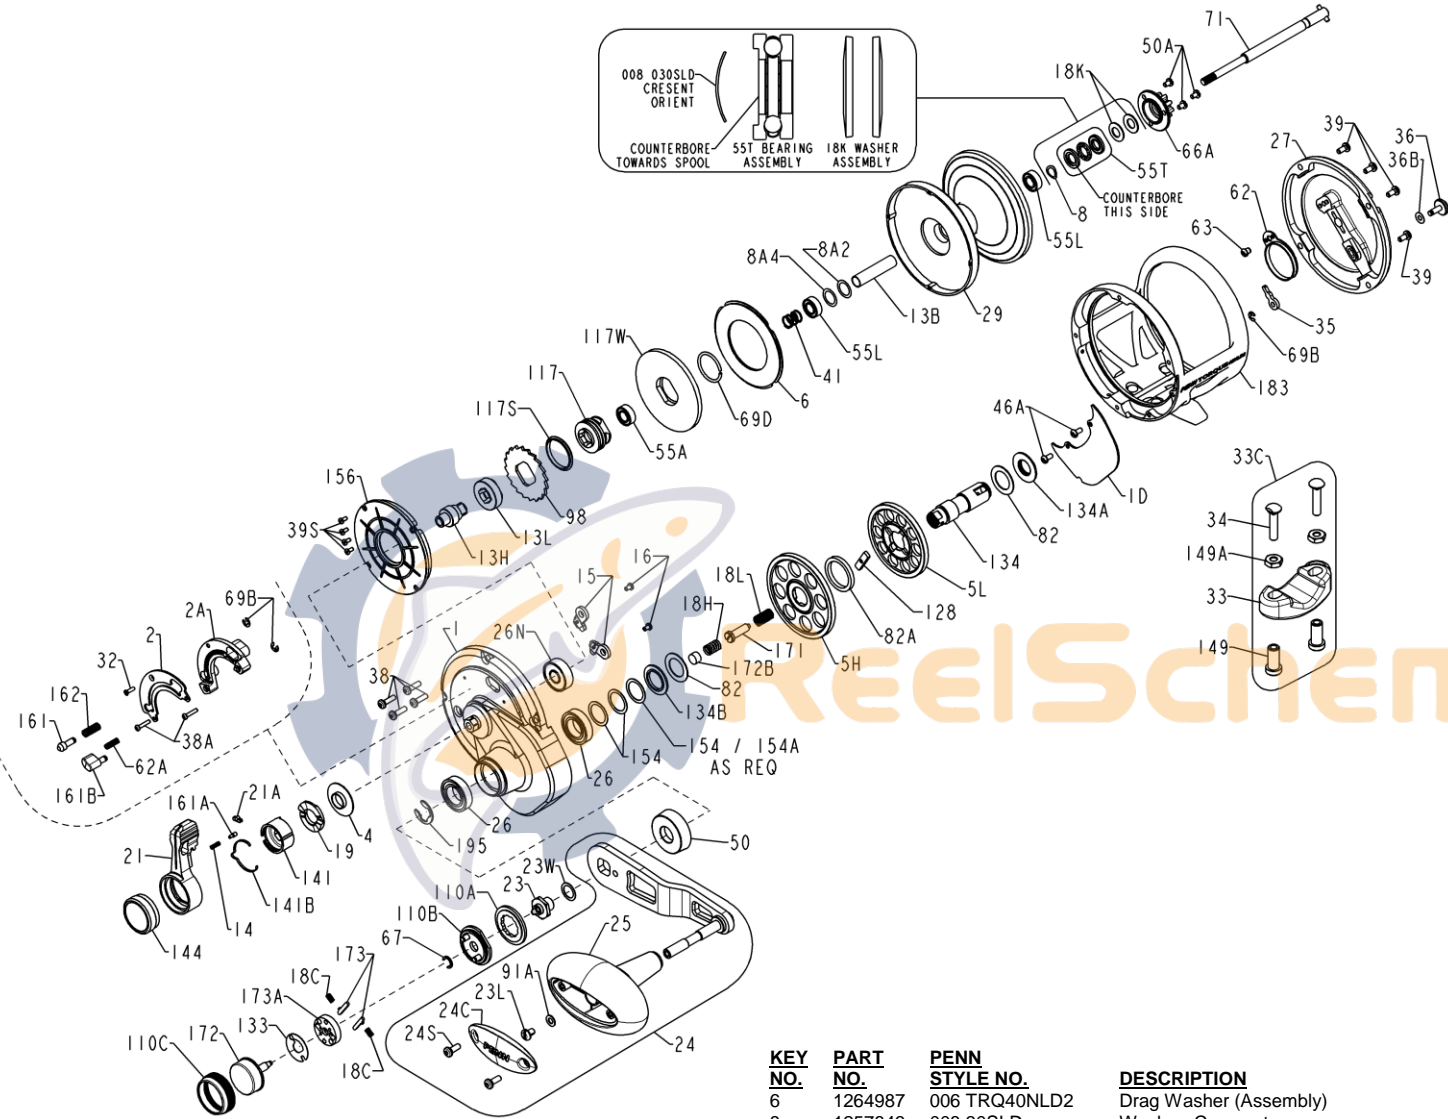

PARTS LIST FOR MODEL TRQ40NLD2G

REEL ASSEMBLY NO. 1206070

KEY NO.	PART NO.	PENN STYLE NO.	DESCRIPTION
23	1229458	023 012VS	Handle Screw
23L	1191283	023L750	Handle Knob Screw
23W	1286986	023WTRQ40NLD2	Handle Nut Washer
24	1265016	024 TRQ40NLD2G	Handle Asm (Gold)
24C	1286717	024CSQL50LW	Handle Knob Cap
24S	1265021	024STRQ40NLD2	Knob Cap Screw (2 req)
25	1286716	025 SQL50	Handle Knob
26	1265023	026 TRQ40NLD2	Ball Bearing (2 req)
26N	1182145	026N025	Ball Bearing
27	1265035	027 TRQ40NLD2G	Plate, L.S. (Gold)
29	1265043	029 TRQ40NLD2G	Spool (Gold)
32	1265049	032 TRQ15LD2S	Screw, Flat Head (Silver)
33	1290729	033 TRQ	Rod Clamp
33C	1290731	033CTRQ40NLD2	Rod Clamp Kit
34	1182788	034 045	Screw, Rod Clamp (2 req)
35	1188656	035 20	Click Tongue
36	1265053	036 TRQ40NLD2S	Click Button (Silver)
36B	1188651	036B20	Spacer, Click Button
38	1293254	038 TRQ40SN	Screw, Locking (4 req)
38A	1265055	038 TRQ40NLD2S	Screw (Silver) (2 req)
39	1293255	039 TRQ40SN	Screw, Locking (4 req)
39S	1183261	039S965	Screw, Cover (4 req)
41	1265056	041 TRQ40NLD2	Spring, Drag
46A	1183585	046A4300	Screw, Cover (2 req)
50	1265058	050 TRQ15LD2G	Gear Shield (Gold)
50A	1183767	050 716	Screw, Ratchet (3 req)
55A	1238912	055A50SLD	Ball Bearing
55L	1286985	055L020	Ball Bearing (2 req)
55T	1238913	055T30SLD	Bearing Assembly
62	1184026	062 209	Click Spring
62A	1236596	062 TRQ40	Spring, Strike Button
63	1184048	063 209	Screw, Click Spring
66A	1265059	066AFTHLD	Click Ratchet
67	1184105	067 030VS	Retaining E-Ring, Shift
69B	1184125	069B050	Retaining E-Ring (3 req)
69D	1265060	069DFTH15LD	Retaining Ring, Drag
71	1265067	071 TRQ40NLD2	Spindle (Assembly)
82	1265070	082 TRQ40NLD2	Washer, Teflon (2 req)
82A	1265071	082A30SLD2	Washer, Gear Separating
91A	1277514	091ATRQ40NLD2	Handle Knob Washer
98	1265073	098 FTH40NLD2	Dog Ratchet
110A	1230438	110A012VS	Handle Screw Lock Ring
110B	1264940	110BTRQ40NLD2S	Shifter Base (Silver)
110C	1264941	110C012VSS	Shift Button Ring (Silver)
117	1265076	117 TRQ40NLD2	Drive Plate Hub
117S	1265080	117STRQ40NLD2	Drag Cover Seal
117W	1265083	117WTRQ40NLD2	Drag Washer
128	1265084	128 30SLD2	Shift Key
133	1230583	133 012VS	Retaining Plate
134	1265085	134 30SLD2	Gear Stud
134A	1265086	134A30SLD2	Gear Stud Nut
134B	1265087	134B30SLD2	Gear Spacer
141	1265088	141 TRQ15LD2	Cam Follower
141B	1265089	141BTRQ15LD2	Spring, Preset Knob
144	1265091	144 TRQ15LD2S	Preset Knob (Silver)
149	1184702	149 045	Rod Clamp Nut (2 req)
149A	1184706	149 200	Hex Nut (2 req)
154	1265092	154 TRQ40NLD2	Shim, .010 (2 + As Req)
154A	1306668	154ATRQ40NLD2	Shim, .004 (As required)
156	1265095	156 TRQ40NLD2	Cover Drag
161	1265097	161 TRQ40NLD2	Pin, Free Locating
161A	1265098	161ATRQ15LD2	Pin, Lever Click
161B	1265099	161BTRQ40NLD2	Strike Button
162	1184795	162 050	Spring, Free Button
171	1265101	171 30SLD2	Shift Plunger (Screw)
172	1265104	172 012VSG	Shift Button (Gold)
172B	1184831	172B030VS	Shift Spacer
173	1192384	173 012VS	Shifter Catch (2 req)
173A	1230664	173A012VS	Shift Catch Holder
183	1265117	183 TRQ40NLD2G	Frame Assembly (Gold)
195	1184955	195 040	Gear Stud Ret. E-Ring