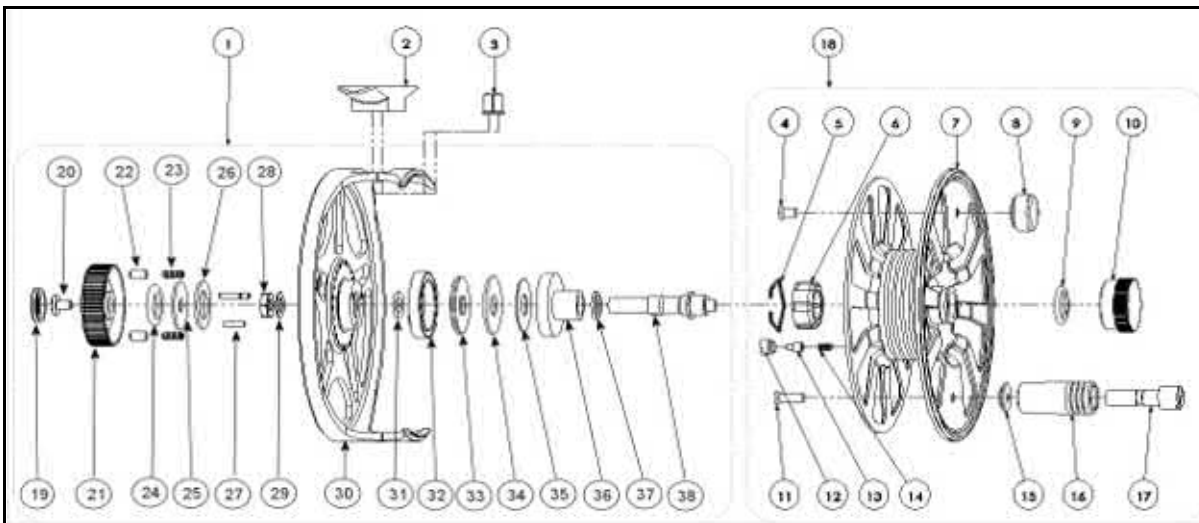

# PFL FLY PRESIDENT 3/4 5/6 7/8 9/10 11/12

ITEM	DESCRIPTION	PART NO.				
		3/4	5/6	7/8	9/10	11/12
1	Frame Assembly	1408225	1408226	1408227	1408228	1408229
2	Reel Foot	1408230				
3	Reel Foot Screw (2 req)	1329026				
4	Balance Screw	1329241				
5	Clutch Retainer	1408231				
6	One Way Clutch	1329023				1329242
7	Spool	1408232	1408233	1408234	1408235	1408236
8	Counter Balance	1329015			1329030	
9	Spool Release O-Ring	1408237				
10	Spool Release Knob	1408238				
11	Handle Screw	1329236				
12	Spool Click Nut	1329247				
13	Spool Click Pin	1329245				
14	Spool Click Spring	1329244				
15	Handle Cup	1408239			1408240	
16	Handle Knob	1408241			1408242	
17	Handle Rivet	1408243			1408244	
18	Complete Spool Assembly	1408245	1408246	1408247	1408248	1408249
19	Badge	1329272				
20	Stop Screw	1329265				
21	Regulator Knob	1411205				1411211
22	Drag Click Pin (2 req)	1329258				
23	Drag Click Spring (2 req)	1329256				
24	O-Ring	1329263				
25	Push Pin Plate 1	1329262				
26	Push Pin Plate 2	1329261				
27	Push Pin (3 req)	1329259				
28	Spindle Lock Nut	1329260				
29	Spindle Washer	1329254				
30	Frame	1411206	1411208	1411209	1411210	1411212
31	Spindle Washer	1366076				
32	Ball Bearing	1329022				1329255
33	Key Washer	1329253				
34	Drag Washer Large 1	1329252				
35	Drag Washer Large 2	1329251				
36	Clutch Body	1329021				1329250
37	Drag Washer Small	1329249				
38	Spindle	1411207				1411213

Reel Part Numbers: President 3/4--1398028, President 5/6--1398029, President 7/8--1398030, President 9/10--1398031, President 11/12--1398032

26 00

Drawn:

Drawing Version: 34-13261-00