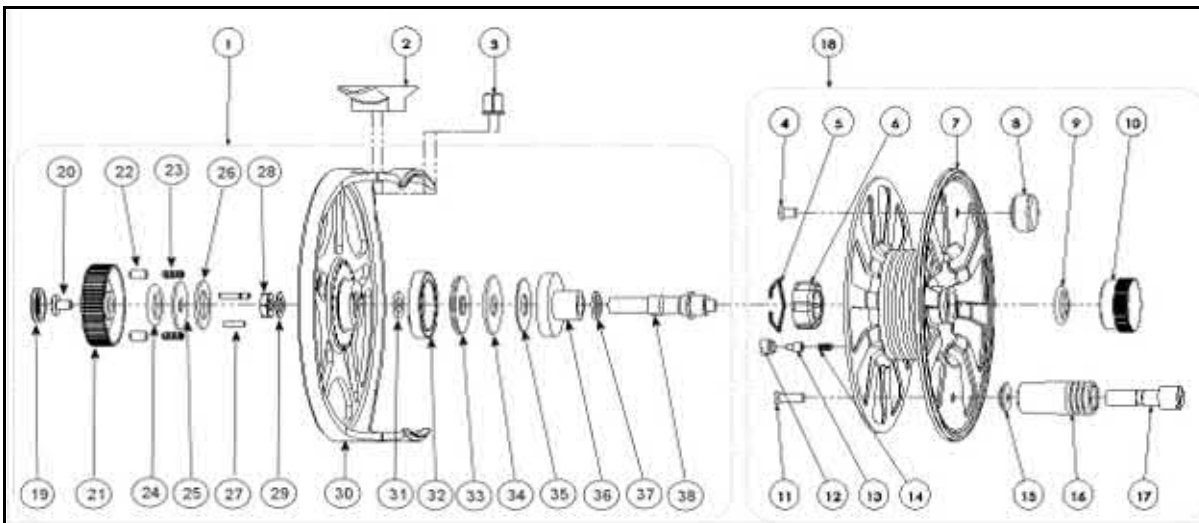

PFL FLY PRESIDENT 3/4 5/6 7/8 9/10 11/12

ITEM	DESCRIPTION	PART NO.				
		3/4	5/6	7/8	9/10	11/12
1	Frame Assembly	1408225	1408226	1408227	1408228	1408229
2	Reel Foot	1408230				
3	Reel Foot Screw (2 req)	1329026				
4	Balance Screw	1329241				
5	Clutch Retainer	1408231				
6	One Way Clutch	1329023				1329242
7	Spool	1408232	1408233	1408234	1408235	1408236
8	Counter Balance	1329015			1329030	
9	Spool Release O-Ring	1408237				
10	Spool Release Knob	1408238				
11	Handle Screw	1329236				
12	Spool Click Nut	1329247				
13	Spool Click Pin	1329245				
14	Spool Click Spring	1329244				
15	Handle Cup	1408239			1408240	
16	Handle Knob	1408241			1408242	
17	Handle Rivet	1408243			1408244	
18	Complete Spool Assembly	1408245	1408246	1408247	1408248	1408249
19	Badge	1329272				
20	Stop Screw	1329265				
21	Regulator Knob	1411205				1411211
22	Drag Click Pin (2 req)	1329258				
23	Drag Click Spring (2 req)	1329256				
24	O-Ring	1329263				
25	Push Pin Plate 1	1329262				
26	Push Pin Plate 2	1329261				
27	Push Pin (3 req)	1329259				
28	Spindle Lock Nut	1329260				
29	Spindle Washer	1329254				
30	Frame	1411206	1411208	1411209	1411210	1411212
31	Spindle Washer	1366076				
32	Ball Bearing	1329022				1329255
33	Key Washer	1329253				
34	Drag Washer Large 1	1329252				
35	Drag Washer Large 2	1329251				
36	Clutch Body	1329021				1329250
37	Drag Washer Small	1329249				
38	Spindle	1411207				1411213

Reel Part Numbers: President 3/4--1398028, President 5/6--1398029, President 7/8--1398030, President 9/10--1398031, President 11/12--1398032

26 00

Drawn:

Drawing Version: 34-13261-00