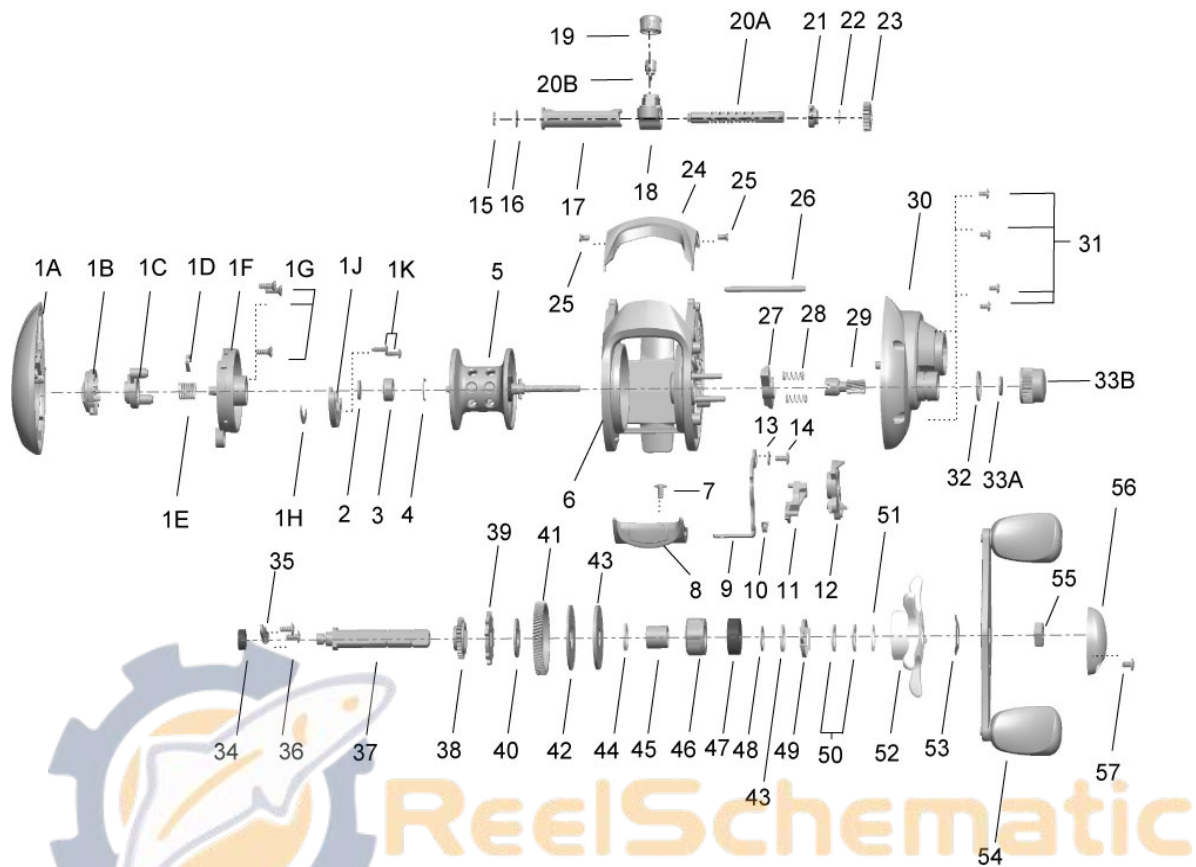

QUANTUM

Aura

AU360CX

Quantum AU360CX Baitcast Reel Part List

Key #	Description	Key #	Description	Key #	Description
1	Palm Side Cover Kit	CB4023-01	23	O/S Pinion Gear (Worm Shaft spur gear)	CB085-01
1A	Palm Side Cover Assembly	N/A	24	Front Support	CB099-01
1B	Cast Control Dial	N/A	25	Front Support Screw	DB107-01
1C	Slide Cam - "A"	N/A	26	Stabilizer Bar (Pillar)	CB061-01
1D	Locking Lever Spring	N/A	27	Pinion Yolk	CB025-01
1E	Magnet Plate Spring	N/A	28	Pinion Yoke Spring	CB040-01
1F	Spool Cover	N/A	29	Pinion Gear	CB011-01
1G	Spool Cover Screw	N/A	30	Gear Side Cover	CB024-01
1H	Magnet Pole Plate	N/A	31	Gear Side Cover Screw	CB107-01
1J	Magnet Plate	N/A	32	O-Ring - Tension Knob	CB101-01
1K	Screw - MK Magnet Plate	N/A	33	Tension Knob Assembly	CB4033-02
2	Spool Shaft Washer (Palm Side)	N/A	33A	Washer - Spool Tension	N/A
3	Spool Shaft Ball Bearing (Palm Side)	N/A	33B	Tension Knob	N/A
4	Retainer Ring	MW080-01	34	Bearing - Crank Shaft (Frame end)	SW017-01
2	Spool Shaft Washer (Palm Side)	DB032-04	35	Retainer - Crank Shaft	CB002-01
3	Spool Shaft Ball Bearing (Palm Side)	QV017-01	36	Screw - Crank Shaft Retainer	CB125-02
4	Retainer Ring	MW080-01	37	Crank Shaft	CB008-01
5	Spool Assembly	CB321-03	38	O/S Drive Gear	CB112-01
6	Frame	N/A	39	Trip Ratchet	CB083-01
7	Release Slider Screw	CB125-01	40	Washer - Trip Ratchet	CB111-01
8	Thumb Bar	CB142-01	41	Drive Gear	CB012-01
9	Release Slider Link	CB036-01	42	Drag Disc	CB059-01
10	Kick Lever Spring	CB097-01	43	Drag Key Washer	CB045-01
11	Kick Lever	CB077-01	44	Ratchet Washer	WW111
12	Release Slider	CB039-01	45	Sleeve - One Way Clutch	CB052-01
13	Release Slider Screw Washer	DB035-01	46	One Way Bearing	CB063-01
14	Release Slider Screw	CB125-02	47	Bearing	UK028-01
15	E-Clip (Worm Shaft Palm Side)	CB090-01	48	Clutch Sleeve Washer	CB032-01
16	Worm Shaft Washer Palm Side	CB038-01	49	Drag Click Spring Assembly	CB4114-01
17	Worm Shaft Guide (Pipe)	CB016-01	50	Star Drag Spring "D" Washer	JX046-01
18	Line Guide Carrier	CB047-01	51	Star Drag Washer	ZW032-01
19	Screw - Line Guide Pawl	CB007-01	52	Star Drag Assembly	CB355-01
20	Worm Shaft Kit	CB4072-01	53	Handle Washer	CB054-01
20A	Worm Shaft	N/A	54	Handle Assembly	CB318-01
20B	Line Guide Pawl	N/A	55	Handle Nut	CB003-01
21	Bushing - Worm Shaft (Palm)	CB068-01	56	Handle Nut Retainer	CB034-02
22	Worm Shaft Washer Gear Side	CB035-01	57	Handle Nut Retainer Screw	CB123-01