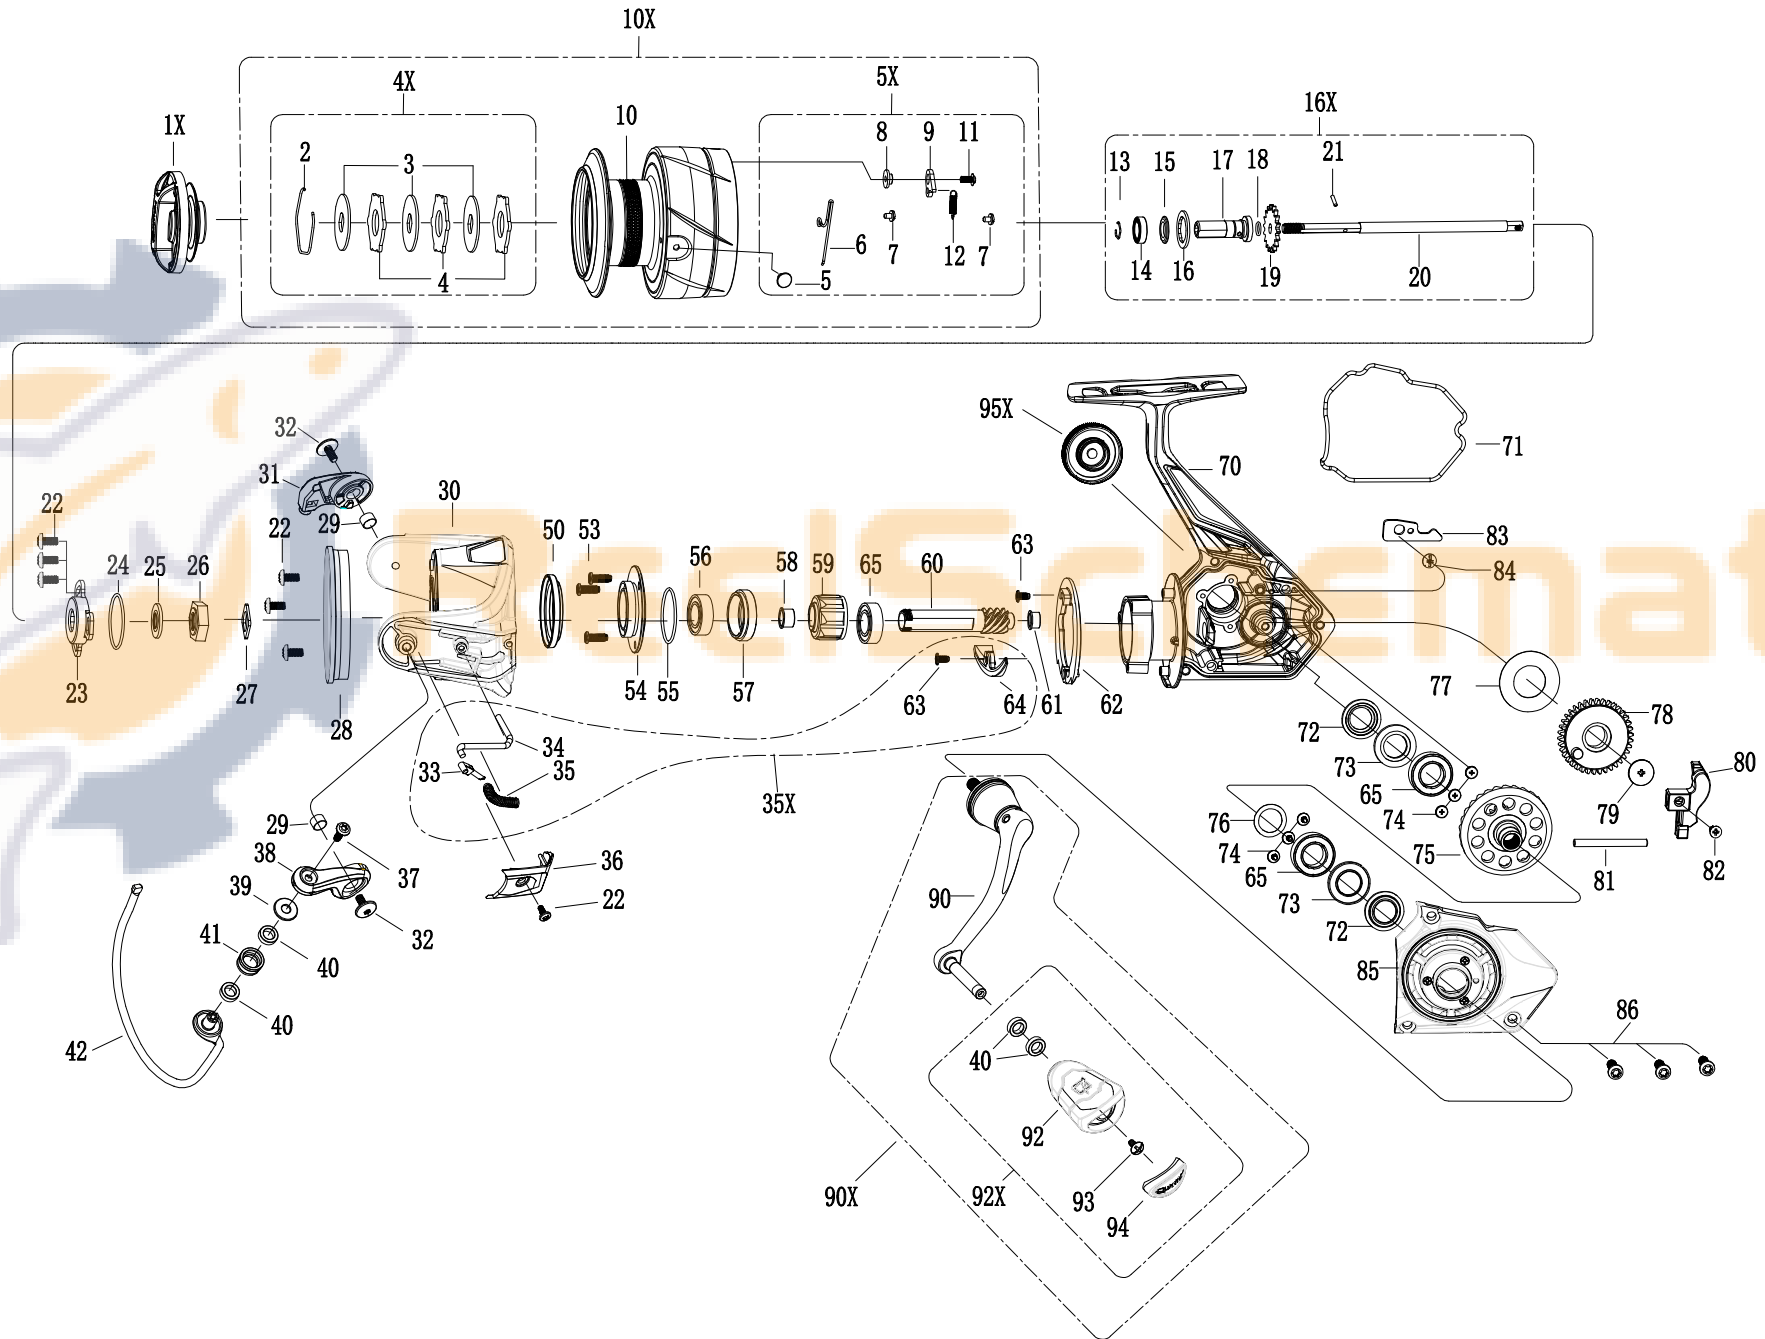

BK3000 Part List

QUANTUM - Quick Kits			
KEY NO.	DESCRIPTION	PART NUMBER	QTY.
1X	DRAG KNOB ASSEMBLY	JAN332-01A	1
4X	DRAG KIT	JAN380-01A	1
2	Retaining Ring		1
3	Drag Washer "D" (3 pk)		1
4	Drag Washer "B" (3pk)		1
5X	SPOOL CLICKER & LINE CLIP KIT	HAN303-01A	1
5	Line Clip		1
6	Line Clip Spring		1
7	Line Clip Screw (3 pk)		1
8	Clicker Holder		1
9	Clicker		1
11	Clicker Screw (3pk)		1
12	Clicker Spring		1
10X	SPOOL ASSEMBLY	HAN421-01A	1
4X	Drag Kit		1
10	Spool Sub Assembly		1
5X	Spool Click/Clip Kit		1
16X	SPOOL SUPPORT KIT	HAN315-01A	1
13	Retainer Ring		1
14	Spool Ball Bearing		1
15	Spool Ball Bearing Seal		1
16	Spool Adjust Washer		1
17	Spool Insert		1
18	O-Ring		1
19	Click Gear		1
20	Main Shaft		1
21	Spool Insert Pin		1
35X	BAIL TRIP KIT	HAN319-01A	1
33	Cam		1
34	Kick Lever		1
35	Bail Spring		1
63	Rotor Brake Screw (3 pk)		1
64	Trip Bumper		1
90X	HANDLE ASSEMBLY	HAN418-01A	1
90	Handle Arm Sub-Assembly		1
92X	Handle Knob Sub-Assembly		1
92X	HANDLE KNOB KIT	HAN313-01A	1
40	Bushing		2
92	Handle Knob		1
93	Handle Knob Screw (3pk)		1
94	Handle Knob Badge		1
95X	DUST CAP ASSEMBLY	JAN373-01A	1