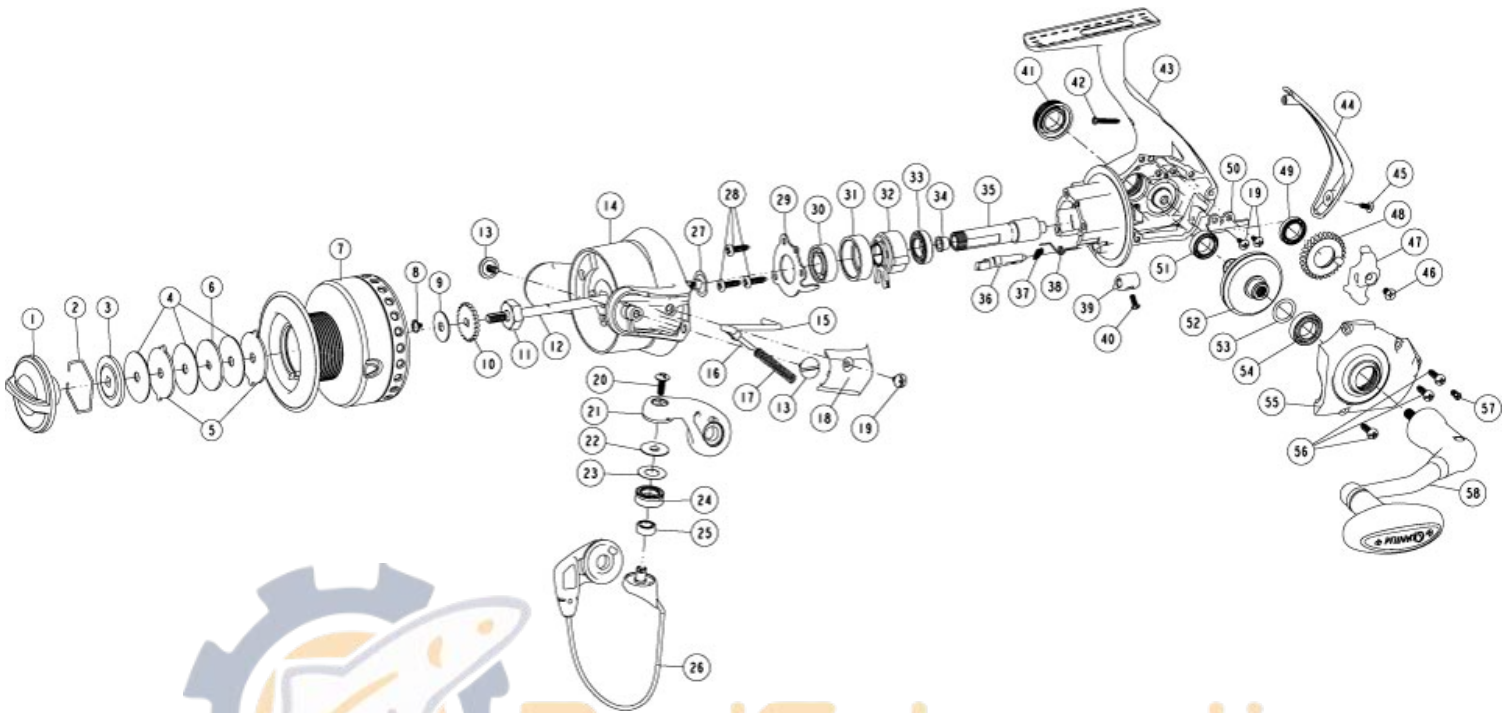

QUANTUM®

Blu BL20PTs

Quantum BL20PTs Spinning Reel Part List

Key #	Description	Qty	Part No.	Key #	Description	Qty	Part No.
1	Drag Knob Assembly	1	BAA332-06	31	Clutch Bearing Adapter	1	BAA190-01
2	Retainer Ring	1	BAA038-01	32	Clutch Unit	1	BAA363-01
4	Drag Washer "B"	3	BAA033-01	33	Pinion Ball Bearing	1	BAA028-01
5	Drag Washer "D"	2	BAA080-01	34	Pinion Bushing	2	BAA213-01
6	Drag Washer "A"	1	BAA081-01	35	Pinion	1	BAA011-01
7	Spool Assembly	1	BAA320-51	36	Stopper Cam	1	BAA090-02
8	Rotor Nut Lock Screw	1	BAA094-01	37	Clutch Spring	1	BAA216-01
9	Spool Adjust Washer	2	BAA030-01	38	Stopper Cam Spring	1	BAA089-01
10	Click Gear	1	BAA037-01	39	Stopper Lever	1	BAA059-03
11	Rotor Nut	1	BAA006-01	40	Stopper Lever Screw	1	BAA135-01
12	Main Shaft	1	BAA015-01	41	Handle Screw Assembly	1	BAA354-03
13	Arm Lever Screw	2	BAA042-01	42	Rear Cap Screw (Front)	1	CAA168-01
14	Rotor	1	BAA009-07	43	Body Assembly	1	BAA301-07
15	Kick Lever	1	BAA019-01	44	Body Rear Cap	1	BAA140-02
16	Actuator	1	BAA031-01	45	Tapping Screw	1	CAA094-01
17	Actuator Spring	1	BAA022-01	46	Main Shaft Screw	1	BAA100-01
18	Arm Lever Cover	1	BAA087-01	47	O/S Slider	1	BAA025-02
19	Arm Lever Cover Screw	2	BAA077-01	48	O/S Gear	1	BAA053-02
20	Line Roller Screw	1	BAA108-01	49	O/S Gear Ball Bearing	1	BAA158-01
21	Arm Lever	1	BAA007-07	50	O/S Slider Retainer	1	BAA078-01
22	Line Roller Collar	1	CAA102-01	51	Body Ball Bearing	1	BAA157-01
23	Line Roller Washer	1	BAA102-01	52	Drive Gear	1	BAA012-02
24	Line Roller	1	BAA004-04	53	Drive Gear Adjust Wahser	1	BAA105-01
25	Line Roller Ball Bearing	1	GH202-01	54	Side Cover Ball Bearing	1	CAA157-01
26	Bail Assembly	1	BAA347-03	55	Side Cover Assembly	1	BAA323-06
27	Rotor Adjust Washer	2	BAA110-01	56	Side Cover Screw	3	BAA085-01
28	Tapping Screw (Flat head)	3	CAA057-01	57	Side Cover Screw (Flat head)	1	BAA057-01
29	Clutch Stack Retainer	1	CAA040-01	58	Handle Assembly	1	BAA418-06
30	Clutch Retainer Ball Bearing	1	UK028-01