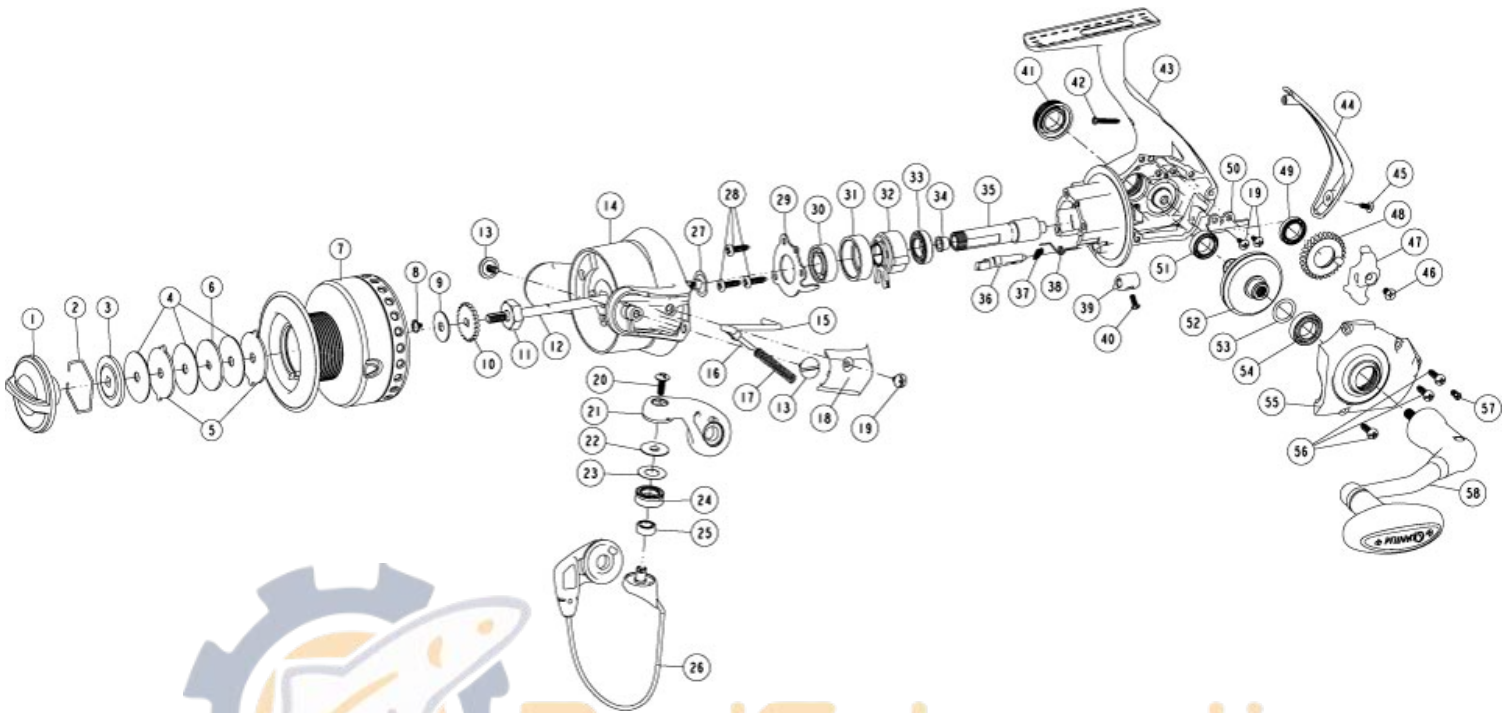

QUANTUM®

Blu BL20PTs

Quantum BL20PTs Spinning Reel Part List

Key #	Description	Qty	Part No.	Key #	Description	Qty	Part No.
1	Drag Knob Assembly	1	BAA332-06	31	Clutch Bearing Adapter	1	BAA190-01
2	Retainer Ring	1	BAA038-01	32	Clutch Unit	1	BAA363-01
4	Drag Washer "B"	3	BAA033-01	33	Pinion Ball Bearing	1	BAA028-01
5	Drag Washer "D"	2	BAA080-01	34	Pinion Bushing	2	BAA213-01
6	Drag Washer "A"	1	BAA081-01	35	Pinion	1	BAA011-01
7	Spool Assembly	1	BAA320-51	36	Stopper Cam	1	BAA090-02
8	Rotor Nut Lock Screw	1	BAA094-01	37	Clutch Spring	1	BAA216-01
9	Spool Adjust Washer	2	BAA030-01	38	Stopper Cam Spring	1	BAA089-01
10	Click Gear	1	BAA037-01	39	Stopper Lever	1	BAA059-03
11	Rotor Nut	1	BAA006-01	40	Stopper Lever Screw	1	BAA135-01
12	Main Shaft	1	BAA015-01	41	Handle Screw Assembly	1	BAA354-03
13	Arm Lever Screw	2	BAA042-01	42	Rear Cap Screw (Front)	1	CAA168-01
14	Rotor	1	BAA009-07	43	Body Assembly	1	BAA301-07
15	Kick Lever	1	BAA019-01	44	Body Rear Cap	1	BAA140-02
16	Actuator	1	BAA031-01	45	Tapping Screw	1	CAA094-01
17	Actuator Spring	1	BAA022-01	46	Main Shaft Screw	1	BAA100-01
18	Arm Lever Cover	1	BAA087-01	47	O/S Slider	1	BAA025-02
19	Arm Lever Cover Screw	2	BAA077-01	48	O/S Gear	1	BAA053-02
20	Line Roller Screw	1	BAA108-01	49	O/S Gear Ball Bearing	1	BAA158-01
21	Arm Lever	1	BAA007-07	50	O/S Slider Retainer	1	BAA078-01
22	Line Roller Collar	1	CAA102-01	51	Body Ball Bearing	1	BAA157-01
23	Line Roller Washer	1	BAA102-01	52	Drive Gear	1	BAA012-02
24	Line Roller	1	BAA004-04	53	Drive Gear Adjust Wahser	1	BAA105-01
25	Line Roller Ball Bearing	1	GH202-01	54	Side Cover Ball Bearing	1	CAA157-01
26	Bail Assembly	1	BAA347-03	55	Side Cover Assembly	1	BAA323-06
27	Rotor Adjust Washer	2	BAA110-01	56	Side Cover Screw	3	BAA085-01
28	Tapping Screw (Flat head)	3	CAA057-01	57	Side Cover Screw (Flat head)	1	BAA057-01
29	Clutch Stack Retainer	1	CAA040-01	58	Handle Assembly	1	BAA418-06
30	Clutch Retainer Ball Bearing	1	UK028-01				