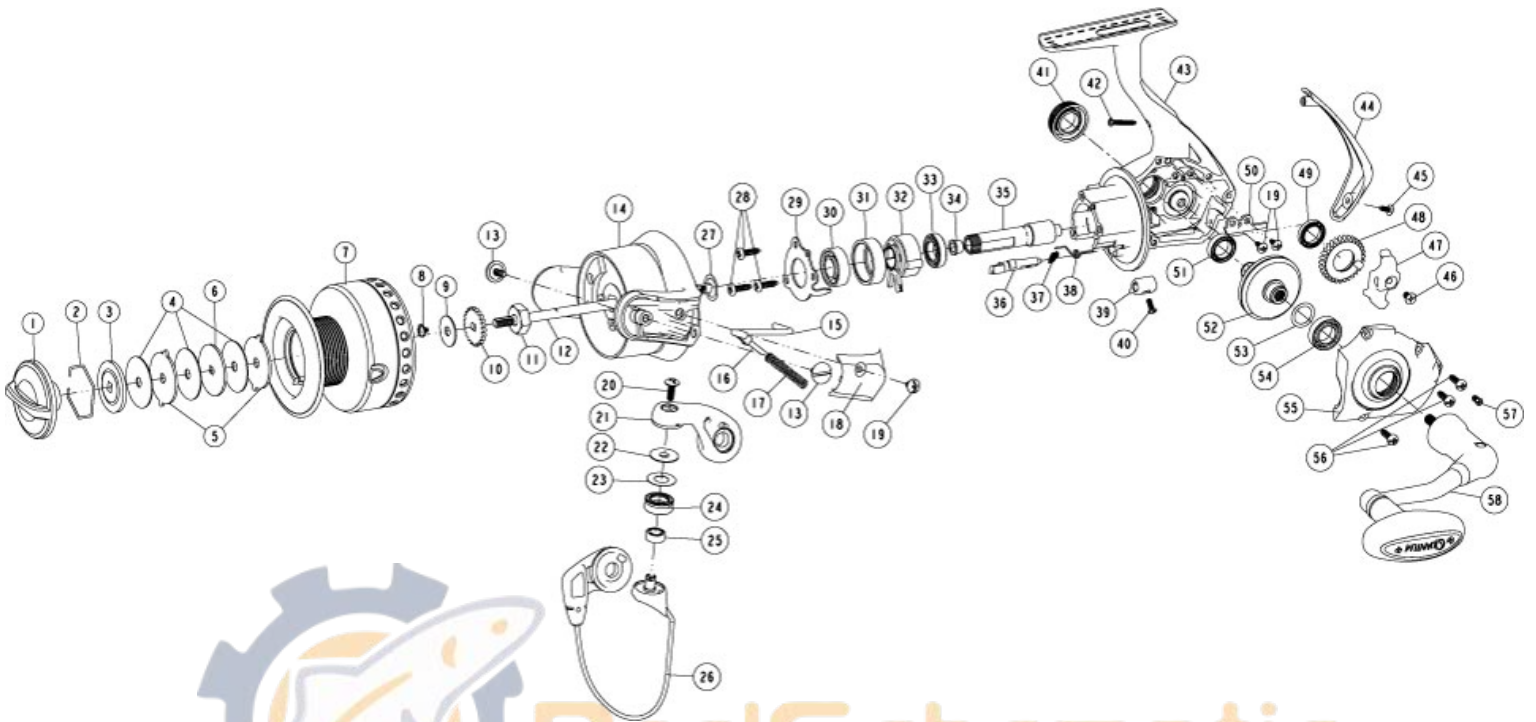

QUANTUM[®]

Blu BL30PTs

ReelSchematic

Quantum BL30PTs Spinning Reel Part List

Key #	Description	Qty	Part No.	Key #	Description	Qty	Part No.
1	Drag Knob Assembly	1	BAA332-06	31	Clutch Bearing Adapter	1	BAA190-01
2	Retainer Ring	1	BAA038-01	32	Clutch Unit	1	BAA363-01
4	Drag Washer "B"	3	BAA033-01	33	Pinion Ball Bearing	1	BAA028-01
5	Drag Washer "D"	2	BAA080-01	34	Pinion Bushing	2	BAA213-01
6	Drag Washer "A"	1	BAA081-01	35	Pinion	1	BAA011-01
7	Spool Assembly	1	CAA320-51	36	Stopper Cam	1	BAA090-02
8	Rotor Nut Lock Screw	1	BAA094-01	37	Clutch Spring	1	BAA216-01
9	Spool Adjust Washer	2	BAA030-01	38	Stopper Cam Spring	1	BAA089-01
10	Click Gear	1	BAA037-01	39	Stopper Lever	1	BAA059-03
11	Rotor Nut	1	BAA006-01	40	Stopper Lever Screw	1	BAA135-01
12	Main Shaft	1	BAA015-01	41	Handle Screw Assembly	1	BAA354-03
13	Arm Lever Screw	2	BAA042-01	42	Rear Cap Screw (Front)	1	CAA168-01
14	Rotor	1	CAA009-07	43	Body Assembly	1	BAA301-08
15	Kick Lever	1	CAA019-01	44	Body Rear Cap	1	BAA140-02
16	Actuator	1	BAA031-01	45	Tapping Screw	1	CAA094-01
17	Actuator Spring	1	BAA022-01	46	Main Shaft Screw	1	BAA100-01
18	Arm Lever Cover	1	CAA087-01	47	O/S Slider	1	BAA025-02
19	Arm Lever Cover Screw	2	BAA077-01	48	O/S Gear	1	BAA053-02
20	Line Roller Screw	1	BAA108-01	49	O/S Gear Ball Bearing	1	BAA158-01
21	Arm Lever	1	BAA007-07	50	O/S Slider Retainer	1	BAA078-01
22	Line Roller Collar	1	CAA102-01	51	Body Ball Bearing	1	BAA157-01
23	Line Roller Washer	1	BAA102-01	52	Drive Gear	1	BAA012-02
24	Line Roller	1	BAA004-04	53	Drive Gear Adjust Wahser	1	BAA105-01
25	Line Roller Ball Bearing	1	GH202-01	54	Side Cover Ball Bearing	1	CAA157-01
26	Bail Assembly	1	CAA347-03	55	Side Cover Assembly	1	BAA323-06
27	Rotor Adjust Washer	2	BAA110-01	56	Side Cover Screw	3	BAA085-01
28	Tapping Screw (Flat head)	3	CAA057-01	57	Side Cover Screw (Flat head)	1	BAA057-01
29	Clutch Stack Retainer	1	CAA040-01	58	Handle Assembly	1	BAA418-06
30	Clutch Retainer Ball Bearing	1	UK028-01				