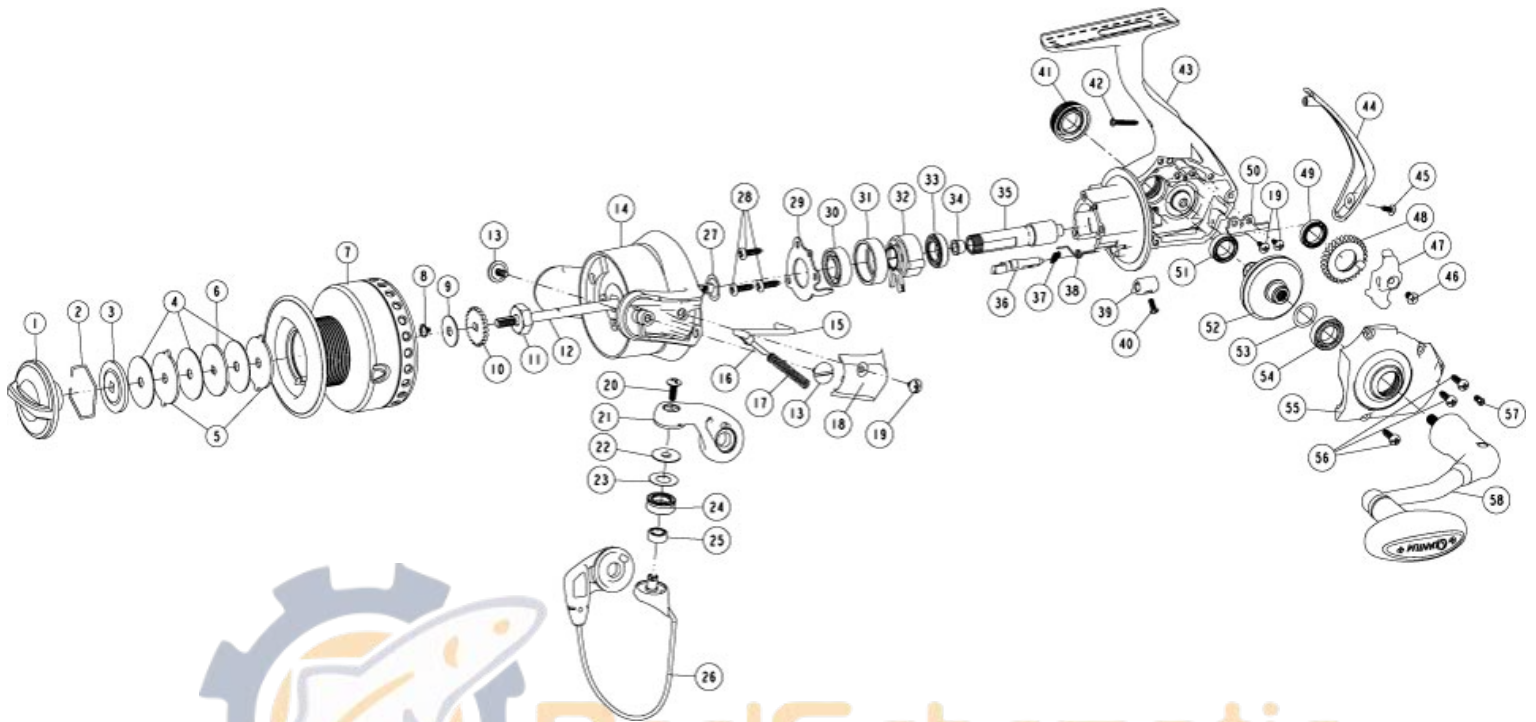

# QUANTUM<sup>®</sup>

## Blu BL30PTs

# ReelSchematic

Quantum BL30PTs Spinning Reel Part List

Key #	Description	Qty	Part No.	Key #	Description	Qty	Part No.
1	Drag Knob Assembly	1	BAA332-06	31	Clutch Bearing Adapter	1	BAA190-01
2	Retainer Ring	1	BAA038-01	32	Clutch Unit	1	BAA363-01
4	Drag Washer "B"	3	BAA033-01	33	Pinion Ball Bearing	1	BAA028-01
5	Drag Washer "D"	2	BAA080-01	34	Pinion Bushing	2	BAA213-01
6	Drag Washer "A"	1	BAA081-01	35	Pinion	1	BAA011-01
7	Spool Assembly	1	CAA320-51	36	Stopper Cam	1	BAA090-02
8	Rotor Nut Lock Screw	1	BAA094-01	37	Clutch Spring	1	BAA216-01
9	Spool Adjust Washer	2	BAA030-01	38	Stopper Cam Spring	1	BAA089-01
10	Click Gear	1	BAA037-01	39	Stopper Lever	1	BAA059-03
11	Rotor Nut	1	BAA006-01	40	Stopper Lever Screw	1	BAA135-01
12	Main Shaft	1	BAA015-01	41	Handle Screw Assembly	1	BAA354-03
13	Arm Lever Screw	2	BAA042-01	42	Rear Cap Screw (Front)	1	CAA168-01
14	Rotor	1	CAA009-07	43	Body Assembly	1	BAA301-08
15	Kick Lever	1	CAA019-01	44	Body Rear Cap	1	BAA140-02
16	Actuator	1	BAA031-01	45	Tapping Screw	1	CAA094-01
17	Actuator Spring	1	BAA022-01	46	Main Shaft Screw	1	BAA100-01
18	Arm Lever Cover	1	CAA087-01	47	O/S Slider	1	BAA025-02
19	Arm Lever Cover Screw	2	BAA077-01	48	O/S Gear	1	BAA053-02
20	Line Roller Screw	1	BAA108-01	49	O/S Gear Ball Bearing	1	BAA158-01
21	Arm Lever	1	BAA007-07	50	O/S Slider Retainer	1	BAA078-01
22	Line Roller Collar	1	CAA102-01	51	Body Ball Bearing	1	BAA157-01
23	Line Roller Washer	1	BAA102-01	52	Drive Gear	1	BAA012-02
24	Line Roller	1	BAA004-04	53	Drive Gear Adjust Wahser	1	BAA105-01
25	Line Roller Ball Bearing	1	GH202-01	54	Side Cover Ball Bearing	1	CAA157-01
26	Bail Assembly	1	CAA347-03	55	Side Cover Assembly	1	BAA323-06
27	Rotor Adjust Washer	2	BAA110-01	56	Side Cover Screw	3	BAA085-01
28	Tapping Screw (Flat head)	3	CAA057-01	57	Side Cover Screw (Flat head)	1	BAA057-01
29	Clutch Stack Retainer	1	CAA040-01	58	Handle Assembly	1	BAA418-06
30	Clutch Retainer Ball Bearing	1	UK028-01				