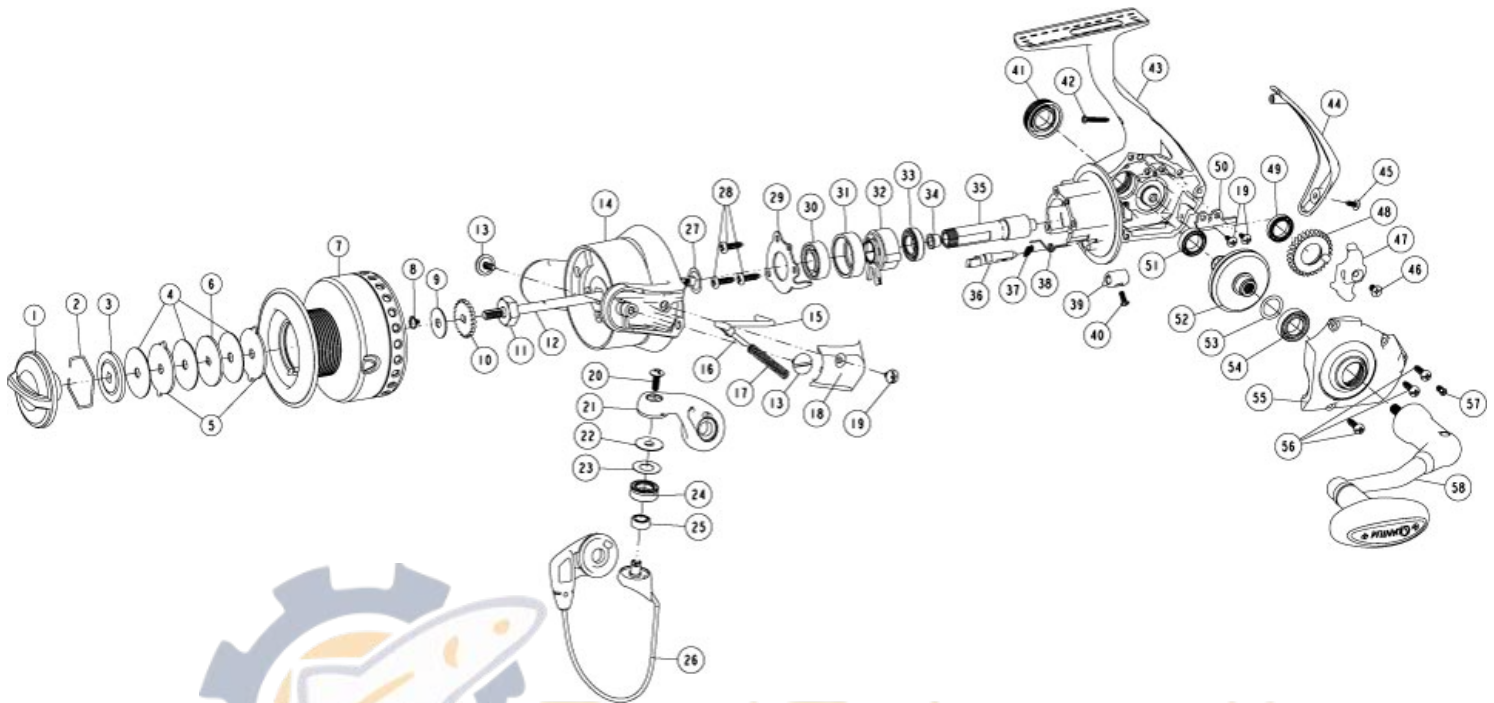

QUANTUM®

Blu BL40PTs

ReelSchematic

Quantum BL40PTs Spinning Reel Part List

Key #	Description	Qty	Part No.	Key #	Description	Qty	Part No.
1	Drag Knob Assembly	1	BAA332-06	30	Clutch Retainer Ball Bearing	1	UK028-01
2	Retainer Ring	1	BAA038-01	31	Clutch Bearing Adapter	1	BAA190-01
3	Disk Washer	1	AAA080-01	32	Clutch Unit	1	DAA363-01
4	Drag Washer "B"	3	BAA033-01	33	Pinion Ball Bearing	1	BAA028-01
5	Drag Washer "D"	2	BAA080-01	34	Pinion Bushing	1	BAA213-01
6	Drag Washer "A"	1	BAA081-01	35	Pinion	1	DAA011-01
7	Spool Assembly	1	DAA320-51	36	Stopper Cam	1	BAA090-02
8	Rotor Nut Lock Screw	1	BAA094-01	37	Clutch Spring	1	BAA216-01
9	Spool Adjust Washer	2	BAA030-01	38	Stopper Cam Spring	1	BAA089-01
10	Click Gear	1	BAA037-01	39	Stopper Lever	1	BAA059-03
11	Rotor Nut	1	BAA006-01	40	Stopper Lever Screw	1	BAA135-01
12	Main Shaft	1	DAA015-01	41	Handle Screw Assembly	1	BAA354-03
13	Arm Lever Screw	2	BAA042-01	42	Rear Cap Screw (Front)	1	CAA168-01
14	Rotor	1	DAA009-03	43	Body Assembly	1	DAA301-03
15	Kick Lever	1	DAA019-01	44	Body Rear Cap	1	DAA140-02
16	Actuator	1	BAA031-01	45	Tapping Screw	1	CAA094-01
17	Actuator Spring	1	DAA022-01	46	Main Shaft Screw	1	BAA100-01
18	Arm Lever Cover	1	DAA087-01	47	O/S Slider	1	DAA025-02
19	Arm Lever Cover Screw	3	BAA077-01	48	O/S Gear	1	DAA053-02
20	Line Roller Screw	1	BAA108-01	49	O/S Gear Ball Bearing	1	DAA158-01
21	Arm Lever	1	DAA007-03	50	O/S Slider Retainer	1	DAA078-01
22	Line Roller Collar	1	DAA102-01	51	Body Ball Bearing	1	BAA157-01
23	Line Roller Washer	1	BAA102-01	52	Drive Gear	1	BAA012-02
24	Line Roller	1	DAA004-04	53	Drive Gear Adjust Wahser	1	BAA105-01
25	Line Roller Ball Bearing	1	GH202-01	54	Side Cover Ball Bearing	1	CAA157-01
26	Bail Assembly	1	DAA347-02	55	Side Cover Assembly	1	DAA323-03
27	Rotor Adjust Washer	3	BAA105-01	56	Side Cover Screw	3	BAA085-01
28	Tapping Screw (Flat head)	3	CAA057-01	57	Side Cover Screw (Flat head)	1	DAA057-01
29	Clutch Stack Retainer	1	CAA040-01	58	Handle Assembly	1	DAA418-03