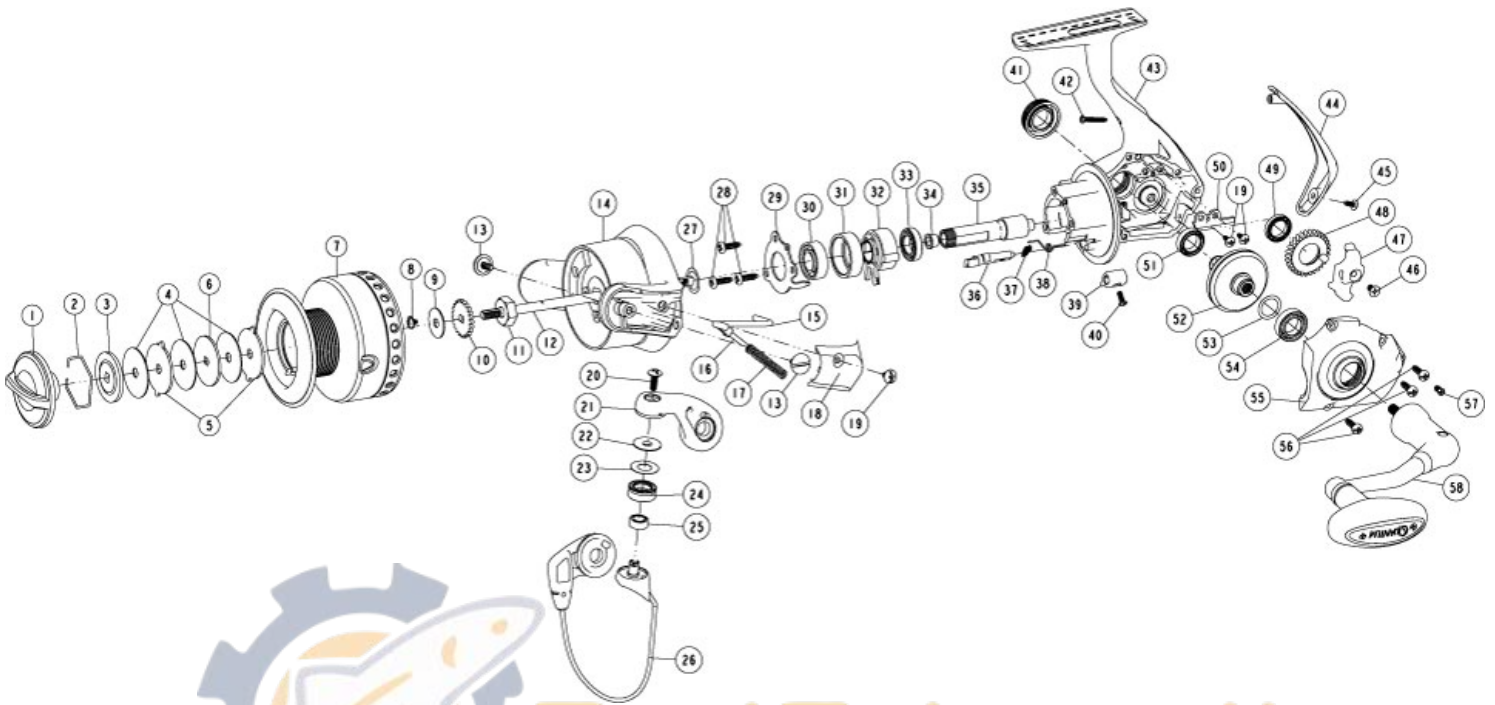

QUANTUM[®]

Blu BL40PTs

Quantum BL40PTs Spinning Reel Part List

| Key # | Description | Qty | Part No. | Key # | Description | Qty | Part No. |
|-------|---------------------------|-----|-----------|-------|------------------------------|-----|-----------|
| 1 | Drag Knob Assembly | 1 | BAA332-06 | 30 | Clutch Retainer Ball Bearing | 1 | UK028-01 |
| 2 | Retainer Ring | 1 | BAA038-01 | 31 | Clutch Bearing Adapter | 1 | BAA190-01 |
| 3 | Disk Washer | 1 | AAA080-01 | 32 | Clutch Unit | 1 | DAA363-01 |
| 4 | Drag Washer "B" | 3 | BAA033-01 | 33 | Pinion Ball Bearing | 1 | BAA028-01 |
| 5 | Drag Washer "D" | 2 | BAA080-01 | 34 | Pinion Bushing | 1 | BAA213-01 |
| 6 | Drag Washer "A" | 1 | BAA081-01 | 35 | Pinion | 1 | DAA011-01 |
| 7 | Spool Assembly | 1 | DAA320-51 | 36 | Stopper Cam | 1 | BAA090-02 |
| 8 | Rotor Nut Lock Screw | 1 | BAA094-01 | 37 | Clutch Spring | 1 | BAA216-01 |
| 9 | Spool Adjust Washer | 2 | BAA030-01 | 38 | Stopper Cam Spring | 1 | BAA089-01 |
| 10 | Click Gear | 1 | BAA037-01 | 39 | Stopper Lever | 1 | BAA059-03 |
| 11 | Rotor Nut | 1 | BAA006-01 | 40 | Stopper Lever Screw | 1 | BAA135-01 |
| 12 | Main Shaft | 1 | DAA015-01 | 41 | Handle Screw Assembly | 1 | BAA354-03 |
| 13 | Arm Lever Screw | 2 | BAA042-01 | 42 | Rear Cap Screw (Front) | 1 | CAA168-01 |
| 14 | Rotor | 1 | DAA009-03 | 43 | Body Assembly | 1 | DAA301-03 |
| 15 | Kick Lever | 1 | DAA019-01 | 44 | Body Rear Cap | 1 | DAA140-02 |
| 16 | Actuator | 1 | BAA031-01 | 45 | Tapping Screw | 1 | CAA094-01 |
| 17 | Actuator Spring | 1 | DAA022-01 | 46 | Main Shaft Screw | 1 | BAA100-01 |
| 18 | Arm Lever Cover | 1 | DAA087-01 | 47 | O/S Slider | 1 | DAA025-02 |
| 19 | Arm Lever Cover Screw | 3 | BAA077-01 | 48 | O/S Gear | 1 | DAA053-02 |
| 20 | Line Roller Screw | 1 | BAA108-01 | 49 | O/S Gear Ball Bearing | 1 | DAA158-01 |
| 21 | Arm Lever | 1 | DAA007-03 | 50 | O/S Slider Retainer | 1 | DAA078-01 |
| 22 | Line Roller Collar | 1 | DAA102-01 | 51 | Body Ball Bearing | 1 | BAA157-01 |
| 23 | Line Roller Washer | 1 | BAA102-01 | 52 | Drive Gear | 1 | BAA012-02 |
| 24 | Line Roller | 1 | DAA004-04 | 53 | Drive Gear Adjust Wahser | 1 | BAA105-01 |
| 25 | Line Roller Ball Bearing | 1 | GH202-01 | 54 | Side Cover Ball Bearing | 1 | CAA157-01 |
| 26 | Bail Assembly | 1 | DAA347-02 | 55 | Side Cover Assembly | 1 | DAA323-03 |
| 27 | Rotor Adjust Washer | 3 | BAA105-01 | 56 | Side Cover Screw | 3 | BAA085-01 |
| 28 | Tapping Screw (Flat head) | 3 | CAA057-01 | 57 | Side Cover Screw (Flat head) | 1 | DAA057-01 |
| 29 | Clutch Stack Retainer | 1 | CAA040-01 | 58 | Handle Assembly | 1 | DAA418-03 |