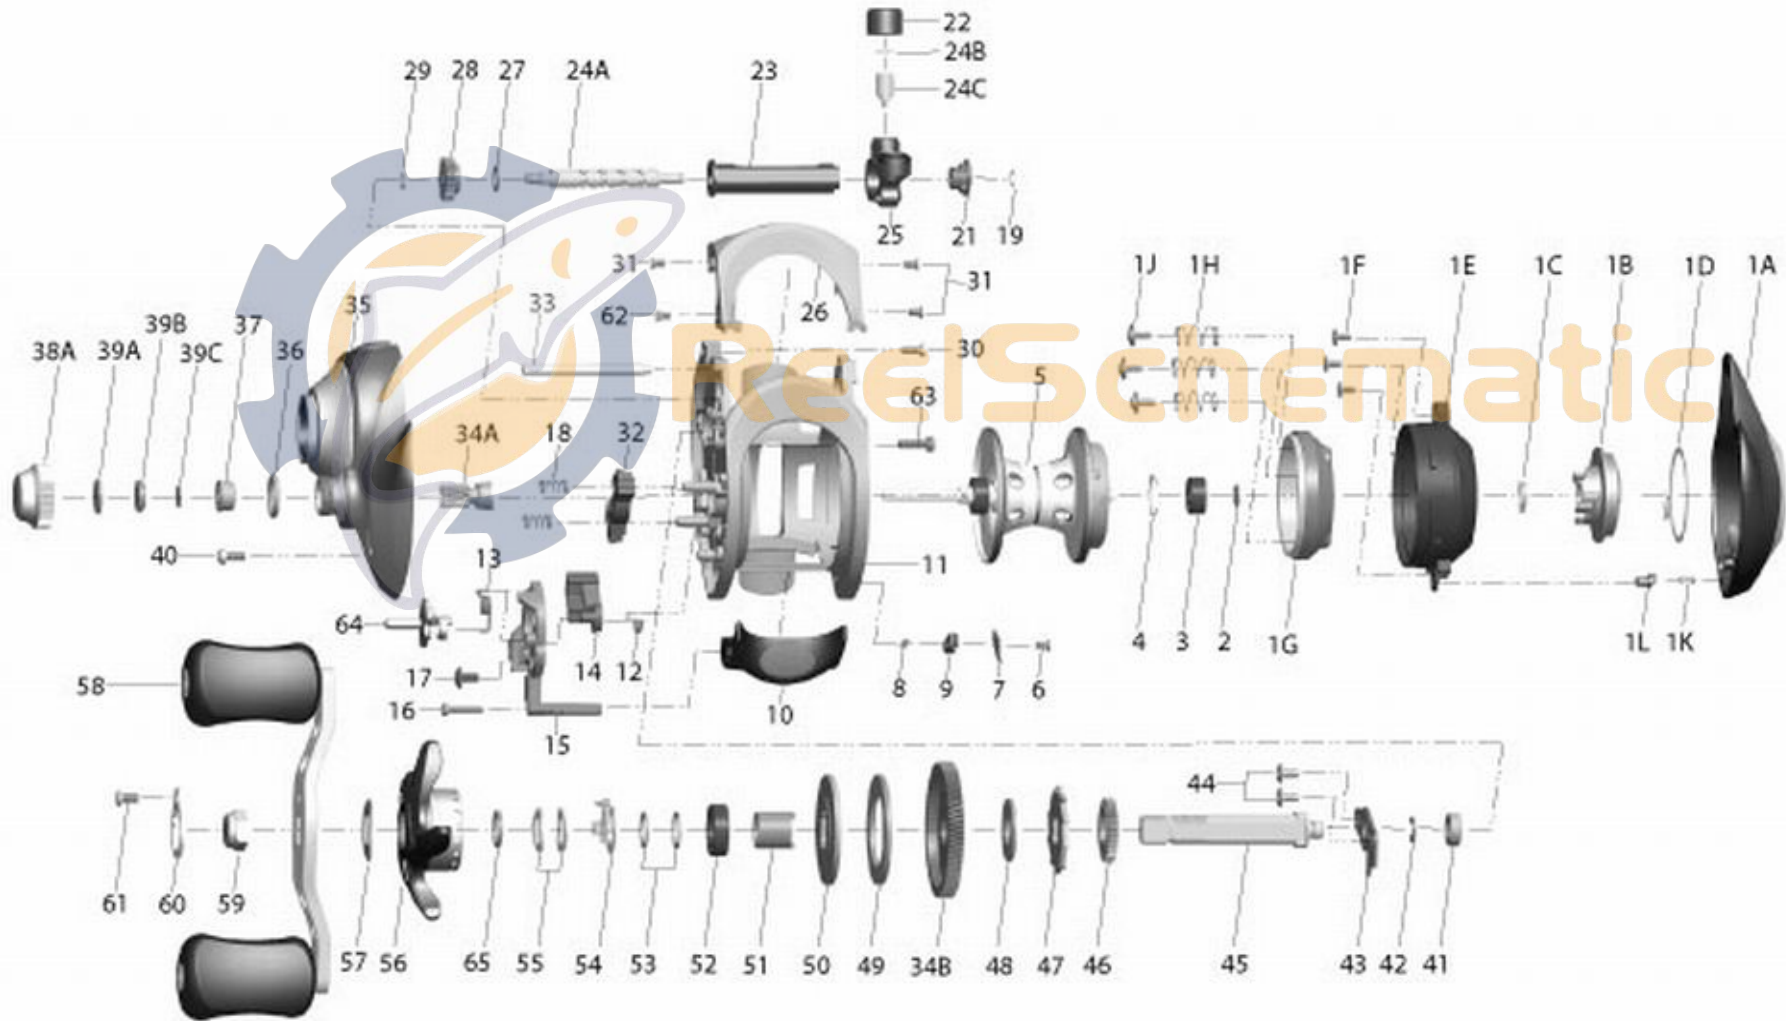

### CDR1060CX

**Code Red**  
**CDR1060CX**

**Quantum Code CDR1060CX Bait Cast Reel Part List**

Key #	Description	Part No.	Key #	Description	Part No.
1	Palm Side Cover Kit	KW4023-05	29	Worm Shaft E-Clip (Gear Side)	NX090-01
1A	Part Not Available	N/A	30	Gear Side Cover Screw "B"	LW123-01
1B	Part Not Available	N/A	31	Front Support Screw "A"	KW107-01
1C	Part Not Available	N/A	32	Pinion Yolk	KW025-01
1D	Part Not Available	N/A	33	Pillar	KW061-01
1E	Part Not Available	N/A	34	Gear Kit	LW4011-01
1F	Part Not Available	N/A	34A	Part Not Available	N/A
1G	Part Not Available	N/A	34B	Part Not Available	N/A
1H	Part Not Available	N/A	35	Gear Side Cover Assembly	KW324-09
1J	Part Not Available	N/A	36	Spool Tension Knob O-Ring	QW101-01
1K	Part Not Available	N/A	37	Spool Tension Knob Bearing	SW117-01
1L	Part Not Available	N/A	38	Spool Tension Knob Kit	KW4033-01
2	Part Not Available	N/A	38A	Part Not Available	N/A
3	Part Not Available	N/A	39	Part Not Available	N/A
4	Part Not Available	N/A	39	Spool Tension Washer Kit	QW4032-01
2	Spool Shaft Washer (Palm Side)	QW032-04	39A	Part Not Available	N/A
3	Spool Shaft Ball Bearing (Palm Side)	QV017-01	39B	Part Not Available	N/A
4	Bearing Clip Ring	HV080-01	39C	Part Not Available	N/A
5	Spool Assembly	KW321-04	40	Gear Side Cover Screw "A"	BV123-01
6	Locking Lever Retainer Screw	KW107-01	41	Crank Shaft Bearing (Frame Side)	SW017-01
7	Locking Lever Retainer	KW056-01	42	Crank Shaft E-Clip	QW120-01
8	Locking Lever Spring	KW096-01	43	Crank Shaft Retainer Plate	KW002-01
9	Locking Lever	KW119-01	44	Crank Shaft Retainer Plate Screw	QW125-02
10	Thumb Bar Assembly	KW309-02	45	Crank Shaft	KW008-01
11	Part Not Available	N/A	46	Worm Shaft Drive Gear	ZW112-01
12	Kick Lever Spring	KW097-01	47	Trip Ratchet	KW083-01
13	Release Slider Spring	MW104-01	48	Trip Ratchet Washer	QW111-01
14	Kick Lever	KW077-01	49	Drag Washer	UX059-01
15	Release Slider	KW039-01	50	Drag Key Washer	KW045-01
16	Thumb Bar Screw	ZW053-01	51	One Way Clutch Sleeve	KW052-01
17	Release Slider Screw	KW125-01	52	Crank Shaft Bearing (Handle Side)	TW058-02
18	Pinion Yolk Spring	KW040-01	53	Star Drag Washer	KW032-01
19	Worm Shaft E-Clip (Palm Side)	NX090-01	54	Star Drag Clicker Spring Assembly	ZW4114-01
20	Worm Shaft Washer (Palm Side)	KW038-01	55	Star Drag Spring Washer	JX046-01
21	Worm Shaft Bushing	KW067-01	56	Star Drag Assembly	KW355-03
22	Line Guide Pawl Screw	KW007-01	57	Handle Spring Washer	QW054-01
23	Worm Shaft Guide	KW016-01	58	Handle Assembly	KW318-02
24	Worm Shaft Kit	KW4072-01	59	Handle Nut	KW003-01
24A	Part Not Available	N/A	60	Handle Nut Retainer	KW034-02
24B	Part Not Available	N/A	61	Handle Nut Retainer Screw	KW057-01
24C	Part Not Available	N/A	63	Gear Side Cover Screw "C"	KW123-01
25	Line Guide Carrier Assembly	KW347-02	64	Flippin' Lever	KW087-01
26	Front Support	KW099-01	65	Star Drag Washer "B"	N/A
27	Worm Shaft Washer (Gear Side)	KW035-01			
28	Worm Shaft Pinion Gear	HV085-01			