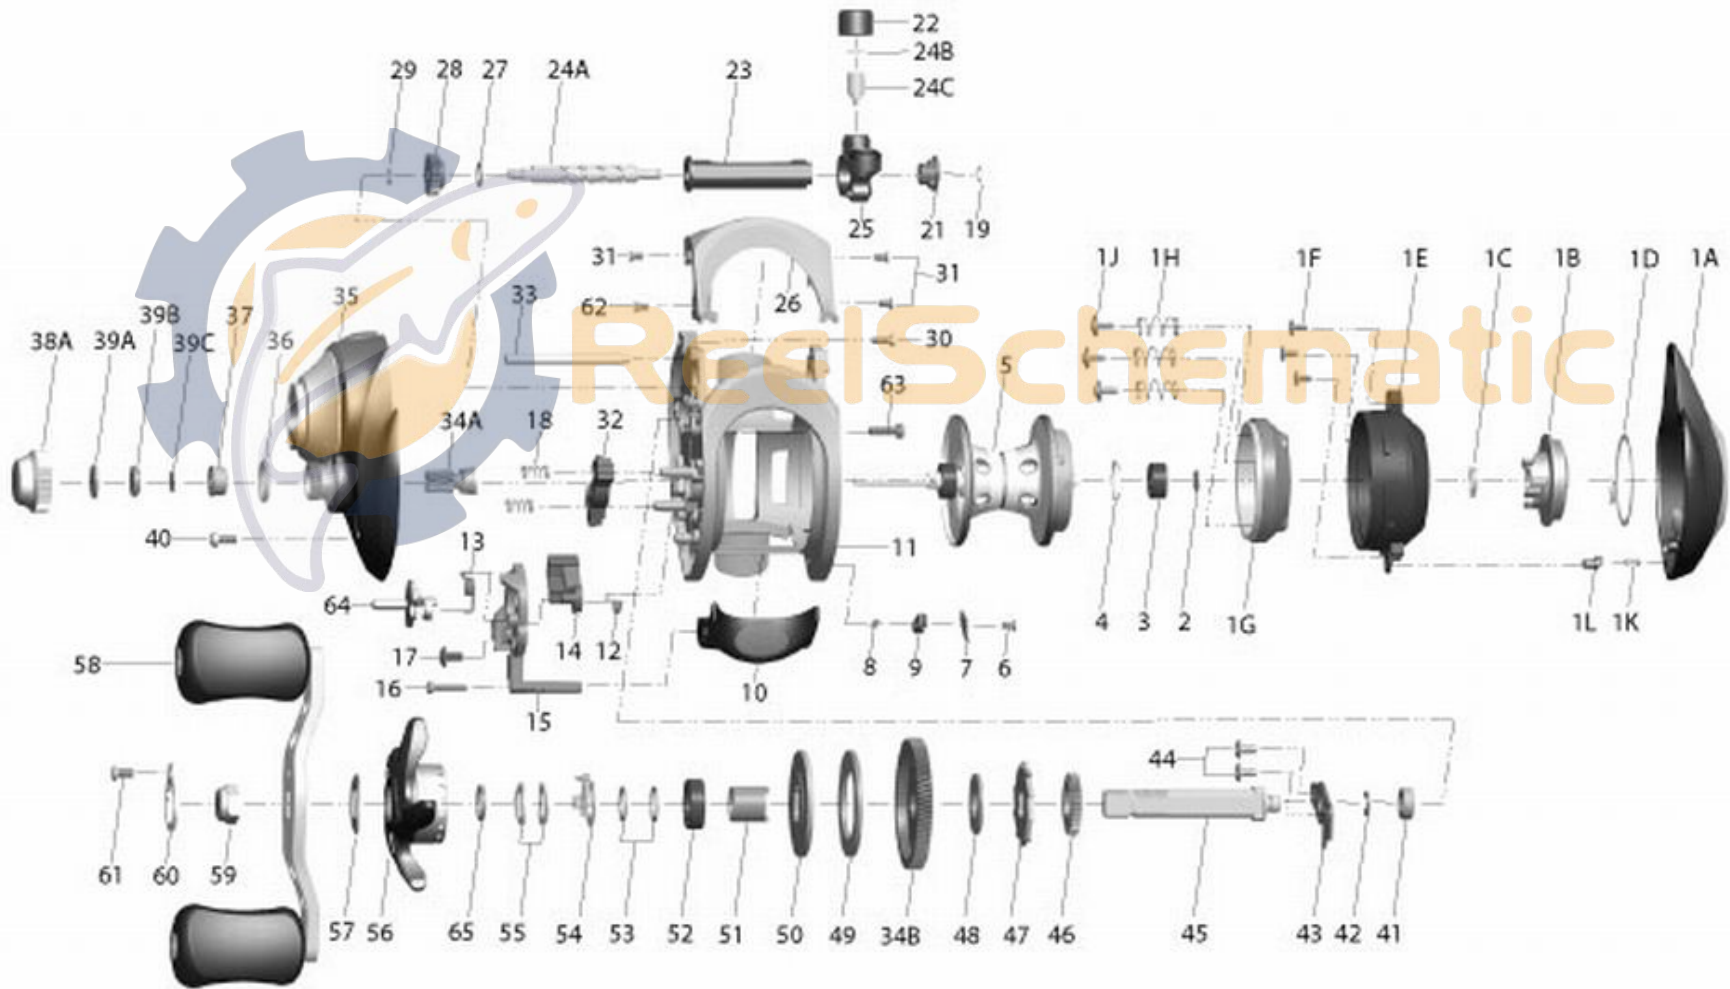

QUANTUM[®]

Code Red

CDR1061CX

Code Red
CDR1061CX

Quantum Code CDR1061CX Bait Cast Reel Part List

Key #	Description	Part No.	Key #	Description	Part No.
1	Palm Side Cover Kit	LW4023-05	29	Worm Shaft E-Clip (Gear Side)	NX090-01
1A	Part Not Available	N/A	30	Gear Side Cover Screw "B"	LW123-01
1B	Part Not Available	N/A	31	Front Support Screw "A"	KW107-01
1C	Part Not Available	N/A	32	Pinion Yolk	LW025-01
1D	Part Not Available	N/A	33	Pillar	KW061-01
1E	Part Not Available	N/A	34	Gear Kit	LW4011-02
1F	Part Not Available	N/A	34A	Part Not Available	N/A
1G	Part Not Available	N/A	34B	Part Not Available	N/A
1H	Part Not Available	N/A	35	Gear Side Cover Assembly	LW324-06
1J	Part Not Available	N/A	36	Spool Tension Knob O-Ring	QW101-01
1K	Part Not Available	N/A	37	Spool Tension Knob Bearing	SW117-01
1L	Part Not Available	N/A	38	Spool Tension Knob Kit	KW4033-01
2	Part Not Available	N/A	38A	Part Not Available	N/A
3	Part Not Available	N/A	39	Part Not Available	N/A
4	Part Not Available	N/A	39	Spool Tension Washer Kit	QW4032-01
2	Spool Shaft Washer (Palm Side)	QW032-04	39A	Part Not Available	N/A
3	Spool Shaft Ball Bearing (Palm Side)	QV017-01	39B	Part Not Available	N/A
4	Bearing Clip Ring	HV080-01	39C	Part Not Available	N/A
5	Spool Assembly	LW321-04	40	Gear Side Cover Screw "A"	BV123-01
6	Locking Lever Retainer Screw	KW107-01	41	Crank Shaft Bearing (Frame Side)	SW017-01
7	Locking Lever Retainer	LW056-01	42	Crank Shaft E-Clip	QW120-01
8	Locking Lever Spring	KW096-01	43	Crank Shaft Retainer Plate	LW002-01
9	Locking Lever	LW119-01	44	Crank Shaft Retainer Plate Screw	QW125-02
10	Thumb Bar Assembly	LW309-01	45	Crank Shaft	LW008-01
11	Part Not Available	N/A	46	Worm Shaft Drive Gear	ZW112-01
12	Kick Lever Spring	LW097-01	47	Trip Ratchet	KW083-01
13	Release Slider Spring	LW104-01	48	Trip Ratchet Washer	QW111-01
14	Kick Lever	LW077-01	49	Drag Washer	UX059-01
15	Release Slider	LW039-01	50	Drag Key Washer	KW045-01
16	Thumb Bar Screw	ZW053-01	51	One Way Clutch Sleeve	KW052-01
17	Release Slider Screw	KW125-01	52	Crank Shaft Bearing (Handle Side)	TW058-02
18	Pinion Yolk Spring	KW040-01	53	Star Drag Washer	KW032-01
19	Worm Shaft E-Clip (Palm Side)	NX090-01	54	Star Drag Clicker Spring Assembly	ZW4114-01
20	Worm Shaft Washer (Palm Side)	KW038-01	55	Star Drag Spring Washer	JX046-01
21	Worm Shaft Bushing	KW067-01	56	Star Drag Assembly	LW355-01
22	Line Guide Pawl Screw	KW007-01	57	Handle Spring Washer	QW054-01
23	Worm Shaft Guide	KW016-01	58	Handle Assembly	KW318-02
24	Worm Shaft Kit	KW4072-01	59	Handle Nut	KW003-01
24A	Part Not Available	N/A	60	Handle Nut Retainer	KW034-02
24B	Part Not Available	N/A	61	Handle Nut Retainer Screw	KW057-01
24C	Part Not Available	N/A	63	Gear Side Cover Screw "C"	KW123-01
25	Line Guide Carrier Assembly	KW347-02	64	Flippin' Lever	LW087-01
26	Front Support	LW099-01	65	Star Drag Washer "B"	KW032-02
27	Worm Shaft Washer (Gear Side)	KW035-01			
28	Worm Shaft Pinion Gear	HV085-01			