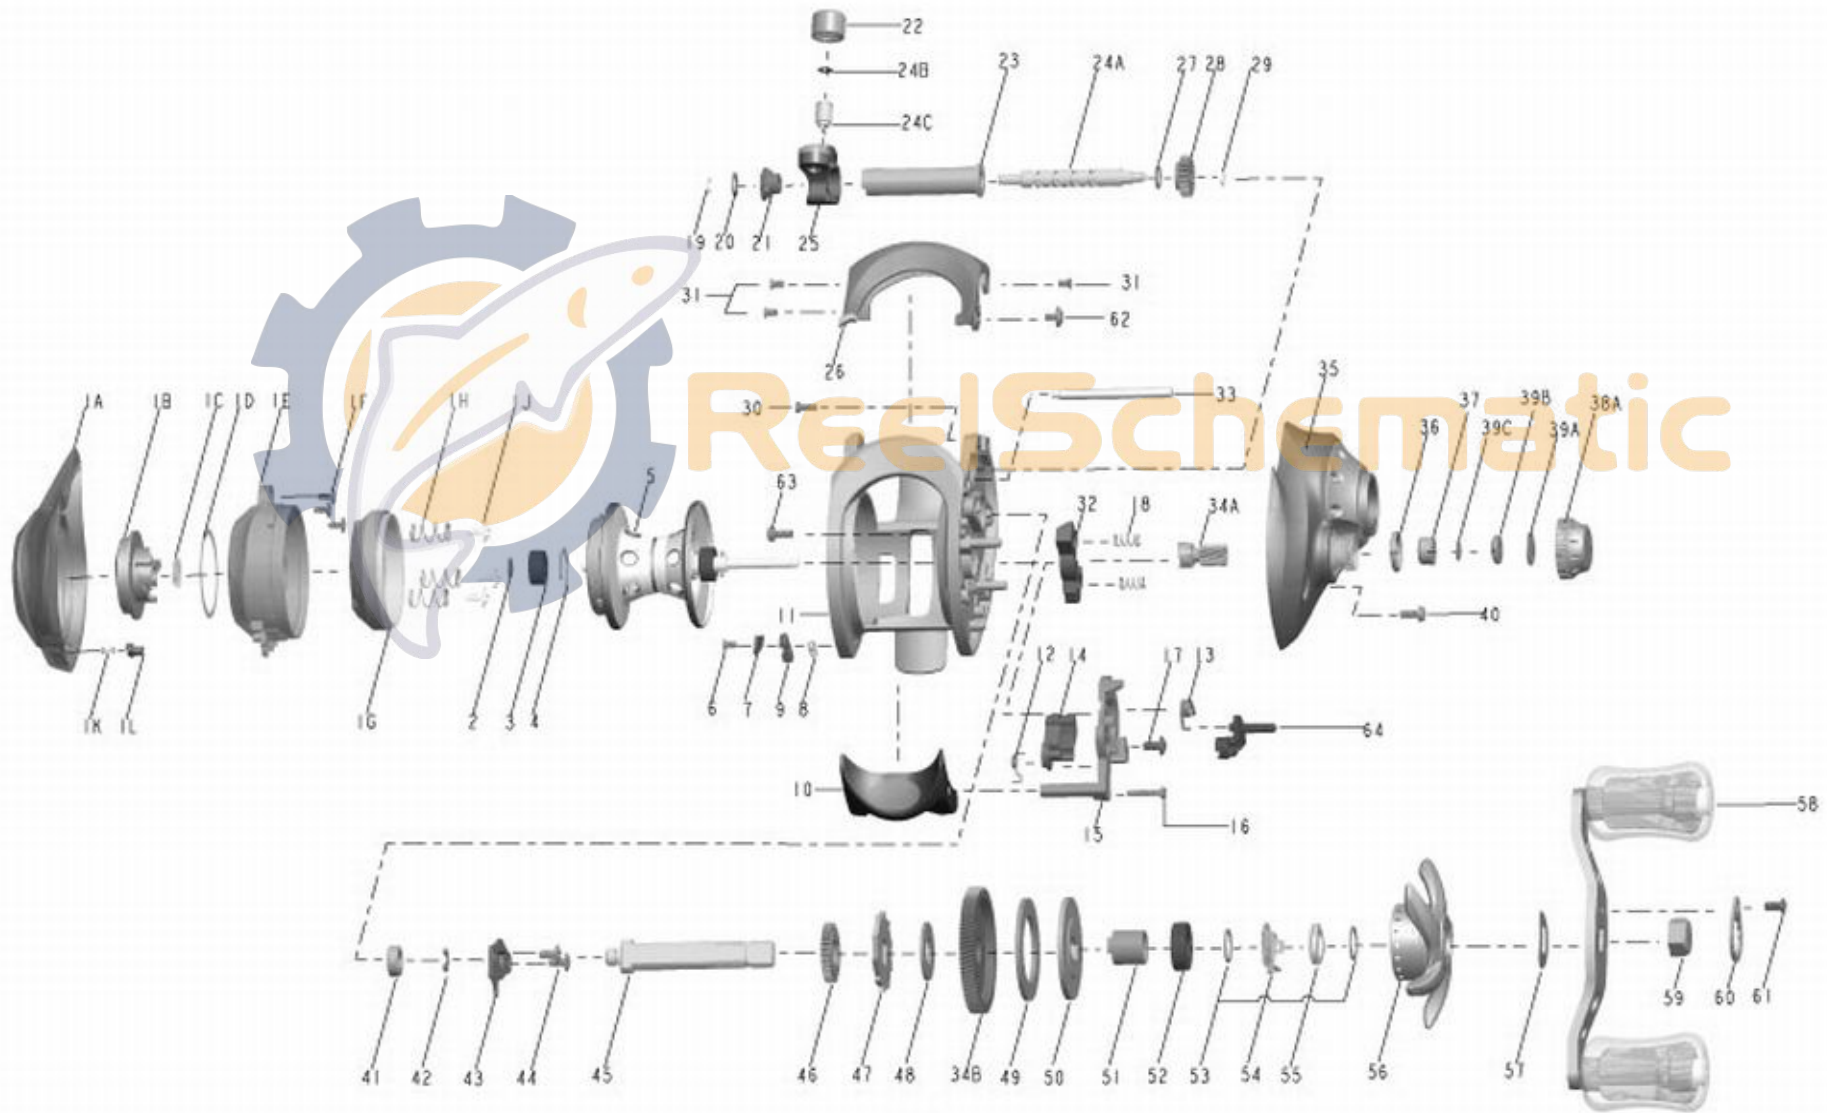

QUANTUM[®]

Code Red

CDR1070CX

1:1 1.000

Code Red
CDR1070CX

Quantum Code CDR1070CX Bait Cast Reel Part List

Key #	Description	Part No.	Key #	Description	Part No.
1	Palm Side Cover Kit	KW4023-05	29	Worm Shaft E-Clip (Gear Side)	NX090-01
1A	Part Not Available	N/A	30	Gear Side Cover Screw "B"	LW123-01
1B	Part Not Available	N/A	31	Front Support Screw "A"	KW107-01
1C	Part Not Available	N/A	32	Pinion Yolk	KW025-01
1D	Part Not Available	N/A	33	Pillar	KW061-01
1E	Part Not Available	N/A	34	Gear Kit	KW4011-01
1F	Part Not Available	N/A	34A	Part Not Available	N/A
1G	Part Not Available	N/A	34B	Part Not Available	N/A
1H	Part Not Available	N/A	35	Gear Side Cover Assembly	KW324-10
1J	Part Not Available	N/A	36	Spool Tension Knob O-Ring	QW101-01
1K	Part Not Available	N/A	37	Spool Tension Knob Bearing	SW117-01
1L	Part Not Available	N/A	38	Spool Tension Knob Kit	KW4033-01
2	Part Not Available	N/A	38A	Part Not Available	N/A
3	Part Not Available	N/A	39	Part Not Available	N/A
4	Part Not Available	N/A	39	Spool Tension Washer Kit	QW4032-01
2	Spool Shaft Washer (Palm Side)	QW032-04	39A	Part Not Available	N/A
3	Spool Shaft Ball Bearing (Palm Side)	QV017-01	39B	Part Not Available	N/A
4	Bearing Clip Ring	HV080-01	39C	Part Not Available	N/A
5	Spool Assembly	KW321-04	40	Gear Side Cover Screw "A"	BV123-01
6	Locking Lever Retainer Screw	KW107-01	41	Crank Shaft Bearing (Frame Side)	SW017-01
7	Locking Lever Retainer	KW056-01	42	Crank Shaft E-Clip	QW120-01
8	Locking Lever Spring	KW096-01	43	Crank Shaft Retainer Plate	KW002-01
9	Locking Lever	KW119-01	44	Crank Shaft Retainer Plate Screw	QW125-02
10	Thumb Bar Assembly	KW309-02	45	Crank Shaft	KW008-01
11	Part Not Available	N/A	46	Worm Shaft Drive Gear	ZW112-01
12	Kick Lever Spring	KW097-01	47	Trip Ratchet	KW083-01
13	Release Slider Spring	MW104-01	48	Trip Ratchet Washer	QW111-01
14	Kick Lever	KW077-01	49	Drag Washer	UX059-01
15	Release Slider	KW039-01	50	Drag Key Washer	KW045-01
16	Thumb Bar Screw	ZW053-01	51	One Way Clutch Sleeve	KW052-01
17	Release Slider Screw	KW125-01	52	Crank Shaft Bearing (Handle Side)	TW058-02
18	Pinion Yolk Spring	KW040-01	53	Star Drag Washer	KW032-01
19	Worm Shaft E-Clip (Palm Side)	NX090-01	54	Star Drag Clicker Spring Assembly	ZW4114-01
20	Worm Shaft Washer (Palm Side)	KW038-01	55	Star Drag Spring Washer	JX046-01
21	Worm Shaft Bushing	KW067-01	56	Star Drag Assembly	KW355-03
22	Line Guide Pawl Screw	KW007-01	57	Handle Spring Washer	QW054-01
23	Worm Shaft Guide	KW016-01	58	Handle Assembly	KW318-02
24	Worm Shaft Kit	KW4072-01	59	Handle Nut	KW003-01
24A	Part Not Available	N/A	60	Handle Nut Retainer	KW034-02
24B	Part Not Available	N/A	61	Handle Nut Retainer Screw	KW057-01
24C	Part Not Available	N/A	63	Gear Side Cover Screw "C"	KW123-01
25	Line Guide Carrier Assembly	KW347-02	64	Flippin' Lever	KW087-01
26	Front Support	KW099-01	65	Star Drag Washer "B"	N/A
27	Worm Shaft Washer (Gear Side)	KW035-01			
28	Worm Shaft Pinion Gear	HV085-01			