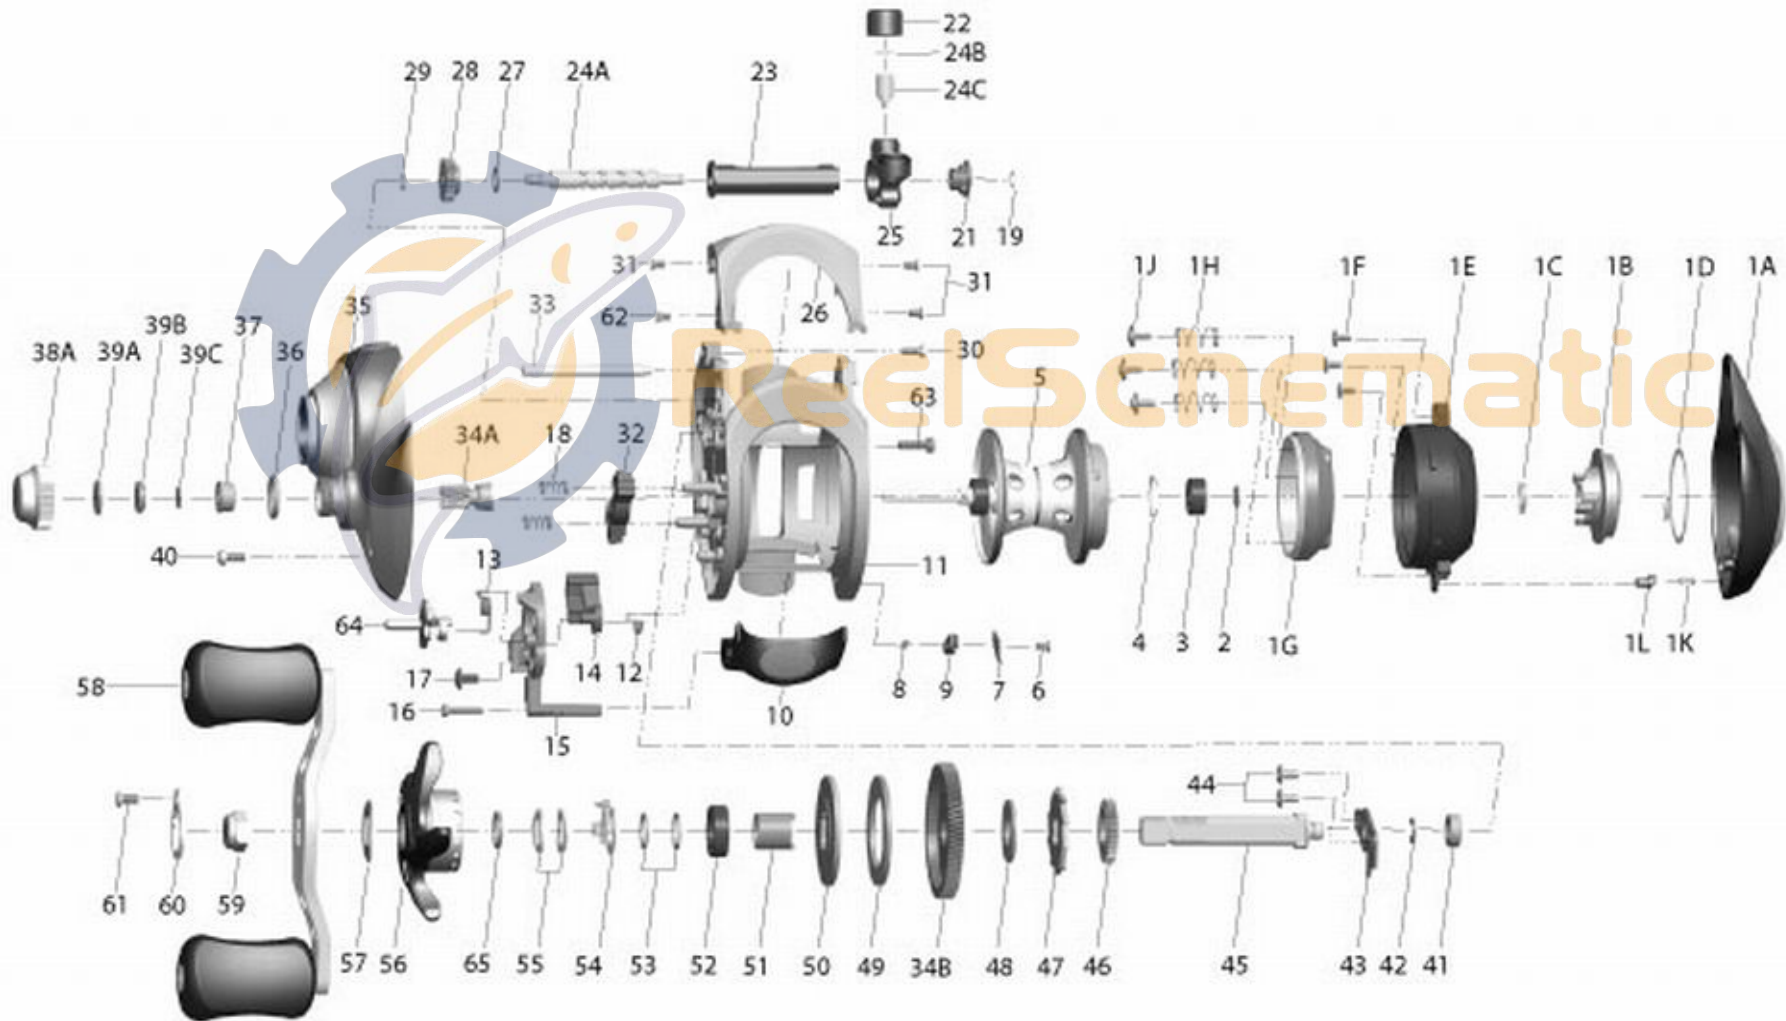

### CDR1071CX

**Code Red**  
**CDR1071CX**

**Quantum Code CDR1071CX Bait Cast Reel Part List**

Key #	Description	Part No.	Key #	Description	Part No.
1	Palm Side Cover Kit	LW4023-05	29	Worm Shaft E-Clip (Gear Side)	NX090-01
1A	Part Not Available	N/A	30	Gear Side Cover Screw "B"	LW123-01
1B	Part Not Available	N/A	31	Front Support Screw "A"	KW107-01
1C	Part Not Available	N/A	32	Pinion Yolk	LW025-01
1D	Part Not Available	N/A	33	Pillar	KW061-01
1E	Part Not Available	N/A	34	Gear Kit	KW4011-02
1F	Part Not Available	N/A	34A	Part Not Available	N/A
1G	Part Not Available	N/A	34B	Part Not Available	N/A
1H	Part Not Available	N/A	35	Gear Side Cover Assembly	LW324-07
1J	Part Not Available	N/A	36	Spool Tension Knob O-Ring	QW101-01
1K	Part Not Available	N/A	37	Spool Tension Knob Bearing	SW117-01
1L	Part Not Available	N/A	38	Spool Tension Knob Kit	KW4033-01
2	Part Not Available	N/A	38A	Part Not Available	N/A
3	Part Not Available	N/A	39	Part Not Available	N/A
4	Part Not Available	N/A	39	Spool Tension Washer Kit	QW4032-01
2	Spool Shaft Washer (Palm Side)	QW032-04	39A	Part Not Available	N/A
3	Spool Shaft Ball Bearing (Palm Side)	QV017-01	39B	Part Not Available	N/A
4	Bearing Clip Ring	HV080-01	39C	Part Not Available	N/A
5	Spool Assembly	LW321-04	40	Gear Side Cover Screw "A"	BV123-01
6	Locking Lever Retainer Screw	KW107-01	41	Crank Shaft Bearing (Frame Side)	SW017-01
7	Locking Lever Retainer	LW056-01	42	Crank Shaft E-Clip	QW120-01
8	Locking Lever Spring	KW096-01	43	Crank Shaft Retainer Plate	LW002-01
9	Locking Lever	LW119-01	44	Crank Shaft Retainer Plate Screw	QW125-02
10	Thumb Bar Assembly	LW309-01	45	Crank Shaft	LW008-01
11	Part Not Available	N/A	46	Worm Shaft Drive Gear	ZW112-01
12	Kick Lever Spring	LW097-01	47	Trip Ratchet	KW083-01
13	Release Slider Spring	LW104-01	48	Trip Ratchet Washer	QW111-01
14	Kick Lever	LW077-01	49	Drag Washer	UX059-01
15	Release Slider	LW039-01	50	Drag Key Washer	KW045-01
16	Thumb Bar Screw	ZW053-01	51	One Way Clutch Sleeve	KW052-01
17	Release Slider Screw	KW125-01	52	Crank Shaft Bearing (Handle Side)	TW058-02
18	Pinion Yolk Spring	KW040-01	53	Star Drag Washer	KW032-01
19	Worm Shaft E-Clip (Palm Side)	NX090-01	54	Star Drag Clicker Spring Assembly	ZW4114-01
20	Worm Shaft Washer (Palm Side)	KW038-01	55	Star Drag Spring Washer	JX046-01
21	Worm Shaft Bushing	KW067-01	56	Star Drag Assembly	LW355-01
22	Line Guide Pawl Screw	KW007-01	57	Handle Spring Washer	QW054-01
23	Worm Shaft Guide	KW016-01	58	Handle Assembly	KW318-02
24	Worm Shaft Kit	KW4072-01	59	Handle Nut	KW003-01
24A	Part Not Available	N/A	60	Handle Nut Retainer	KW034-02
24B	Part Not Available	N/A	61	Handle Nut Retainer Screw	KW057-01
24C	Part Not Available	N/A	63	Gear Side Cover Screw "C"	KW123-01
25	Line Guide Carrier Assembly	KW347-02	64	Flippin' Lever	LW087-01
26	Front Support	LW099-01	65	Star Drag Washer "B"	KW032-02
27	Worm Shaft Washer (Gear Side)	KW035-01			
28	Worm Shaft Pinion Gear	HV085-01			