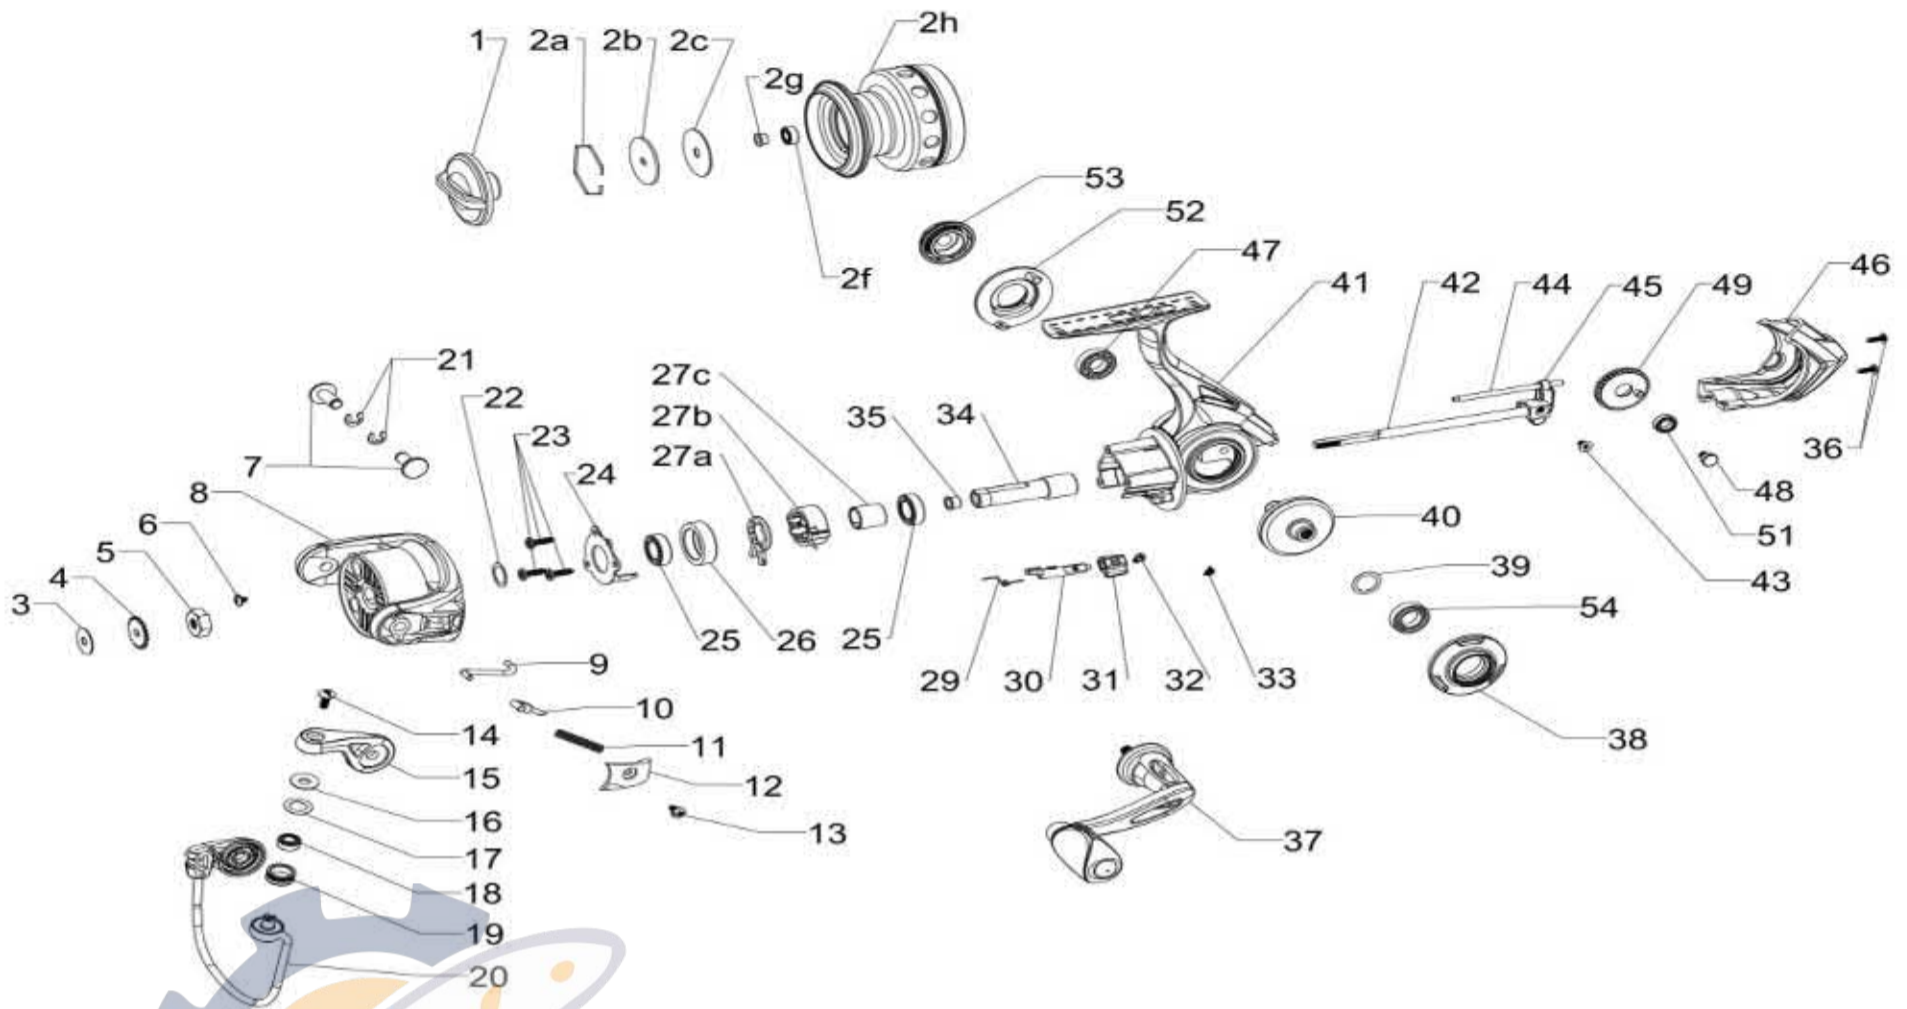

### Quantum DR05 Part List

Key No.	Description	Part No.	Qty	Key No.	Description	Part No.	Qty
		DR05				DR05	
1	Drag Knob Assembly	YAE332-01	1	26	Clutch Bearing Adapter	YAE190-01	1
2	Spool Assembly	YAE321-01	1	27	One way clutch kit include	YAE178-02	1
2a	Retainer Ring	YAE038-01	1	27a	One Way Clutch lever	N/A	N/A
2b	Drag Washer "D"	BP080-01	2	27b	One Way Clutch	N/A	N/A
2c	Drag Washer "B"	BP035-01	3	27c	Sleeve	BP178-05	1
2f	Spool Ball Bearing 5*8*2.5	CT157-01	2	29	Stopper Cam spring	YAE089-01	1
2g	Spool Bushing	BP161-01	1	30	Stopper Cam	YAE090-01	1
2h	Spool	YAE021-01	1	31	Stopper Lever	BAA059-01	1
3	Spool Adjust Washer	BP039-02	1	32	Stopper Lever Screw	BAA135-01	4
4	Clicker Gear	BP037-01	1	33	Clutch spring	TAD216-01	1
5	Rotor Nut	BP006-01	1	34	Pinion Gear	YAE011-01	1
6	Rotor Nut Lock Screw	BAA094-01	1	35	Pinion Bushing	N/A	N/A
7	Arm Lever Screw 2.6*6.5*6	YAE042-01	2	36	Rear Cap Screw	BAA135-01	2
8	Rotor	YAE009-01	1	37	Handle Assembly	YAE318-01	1
9	Kick Lever	YAE019-01	1	38	Body Side Ring	YAE142-01	1
10	Bail Actuator	YAE031-01	1	39	Drive Gear Adjust Washer	AAA105-01	1
11	Bail Spring	YAE022-01	1	40	Drive Gear Assembly	YAE012-01	1
12	Arm Lever Cover	YAE087-01	1	41	Body	YAE001-01	1
13	Arm Lever Cover Screw	TAD077-01	1	42	Main Shaft	YAE015-01	1
14	Line Roller Screw	BAA108-01	1	43	Main Shaft Screw	BAA100-01	1
15	Arm Lever	YAE007-01	1	44	O/S Guide Pin	YAE093-01	1
16	Line Roller Collar	YAE102-01	1	45	O/S Slider	YAE025-01	1
17	Line Roller Washer	YAE103-01	1	46	Body Rear Cap	YAE140-01	1
18	Line Roller Ball Bearing 4*7*2	YAE158-01	1	47	Body Ball Bearing 7*14*3.5	AAA028-01	1
19	Line Roller	YAE004-01	1	48	O/S Gear Pin	YAE062-01	1
20	Bailwire Assembly	YAE347-01	1	49	O/S Gear	YAE053-01	1
21	"E" clip	N/A	N/A	51	O/S Gear Bearing	YAE158-01	1
22	Rotor Adjust Washer	YAE105-01	1	52	Body Trim Ring	YAE145-01	2
23	Bearing Retainer Screw	AAA057-01	3	53	Handle Cap	YAE054-01	1
24	Bearing Retainer	YAE040-01	1	54	Pinion Ball Bearing 7*14*3.5	AAA028-01	1
25	Pinion Ball Bearing 6*12*3	YAE017-02	2				