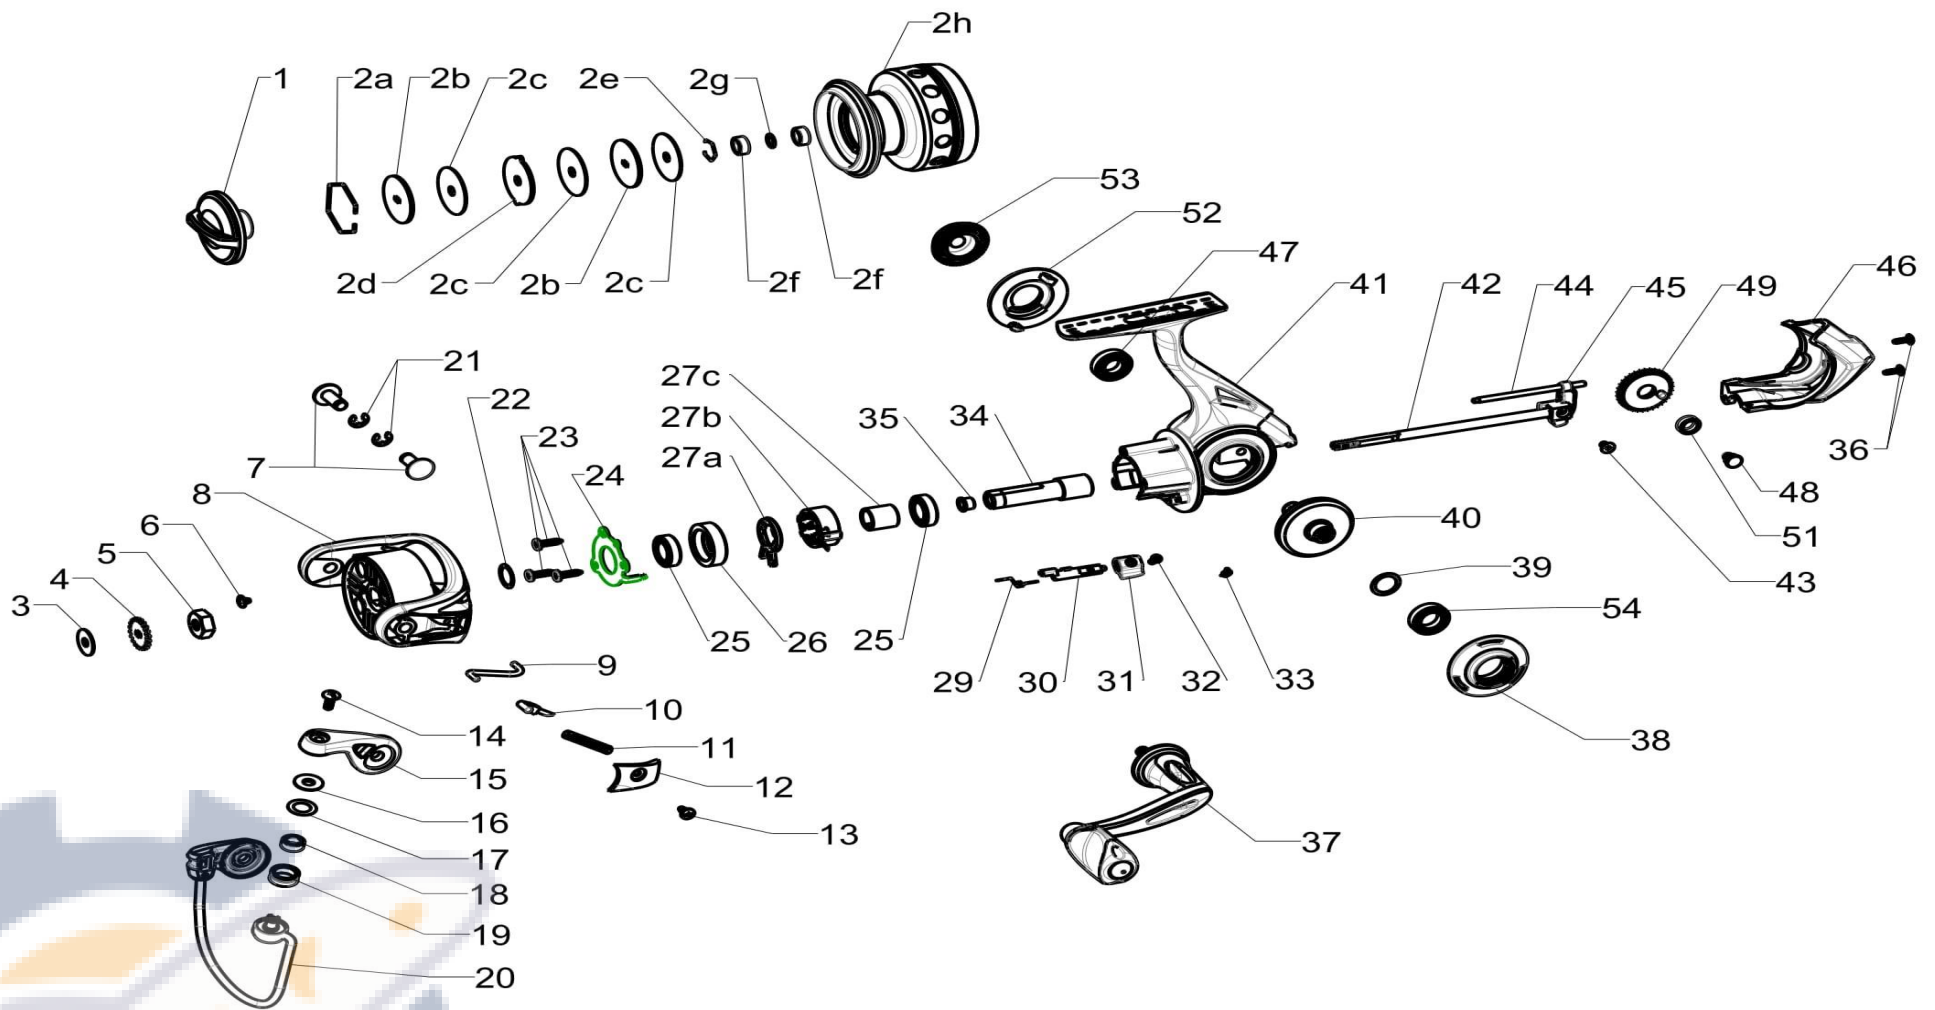

## DR30

Quantum DR30 Part List

Key No.	Description	Part No.	Qty	Key No.	Description	Part No.	Qty
		DR30				DR30	
1	Drag Knob Assembly	BAA332-02	1	26	Clutch Bearing Adapter	TAD190-01	1
2	Spool Assembly	UAD321-02	1	27	One way clutch kit include	TAD363-02	1
2a	Retainer Ring	BAA038-01	1	27a	One Way Clutch lever	BAA064-02	1
2b	Drag Washer "D"	TAD080-01	2	27b	One Way Clutch	BAA063-01	1
2c	Drag Washer "B"	BAA033-01	3	27c	Sleeve	TAD139-02	1
2d	Drag Washer "A"	CAA081-01	1	29	Stopper Cam spring	TAD089-01	1
2e	Retainer Ring	BAA119-01	1	30	Stopper Cam	BAA090-01	1
2f	Spool Ball Bearing	GH202A-01	2	31	Stopper Lever	BAA059-02	1
2g	WASHER	BAA076-01	1	32	Stopper Lever Screw	BAA135-01	4
2h	Spool	UAD021-02	1	33	Clutch spring	TAD216-01	1
3	Spool Adjust Washer	BAA030-01	1	34	Pinion Gear	TAD011-01	1
4	Clicker Gear	TAD037-01	1	35	Pinion Bushing	BAA213-01	1
5	Rotor Nut	BAA006-01	1	36	Rear Cap Screw	QW076-01	2
6	Rotor Nut Lock Screw	BAA094-01	1	37	Handle Assembly	TAD318-02	1
7	Arm Lever Screw	TAD042-01	2	38	Body Side Ring	AAF142-01	1
8	Rotor	UAD009-02	1	39	Drive Gear Adjust Washer	BAA105-02	1
9	Kick Lever	UAD019-01	1	40	Drive Gear Assembly	BAD312-01	1
10	Bail Actuator	BAA031-01	1	41	Body	AAF001-01	1
11	Bail Spring	BAA022-01	1	42	Main Shaft	TAD015-01	1
12	Arm Lever Cover	UAD087-02	1	43	Main Shaft Screw	BAA100-01	1
13	Arm Lever Cover Screw	TAD077-01	1	44	O/S Guide Pin	TAD093-01	1
14	Line Roller Screw	BAA108-01	1	45	O/S Slider	TAD025-01	1
15	Arm Lever	TAD007-01	1	46	Body Rear Cap	AAF140-01	1
16	Line Roller Collar	CAA102-01	1	47	Body Ball Bearing	TAD157-01	1
17	Line Roller Washer	BAA102-01	1	48	O/S Gear Pin	TAD062-01	1
18	Line Roller Ball Bearing	GH202-01	1	49	O/S Gear	TAD053-01	1
19	Line Roller	BAA004-01	1	51	O/S Gear Bearing	CT157-02	1
20	Bailwire Assembly	BAF347-01	1	52	Body Trim Ring	AAF145-01	2
21	"E" clip	QW120A-01	2	53	Handle Cap	TAD054-01	1
22	Rotor Adjust Washer	BAA105-03	1	54	Body Ball Bearing	CAA157-01	1
23	Bearing Retainer Screw	CAA057-01	3				
24	Bearing Retainer	CAA040-01	1				
25	Pinion Ball Bearing	CAA157-02	2				