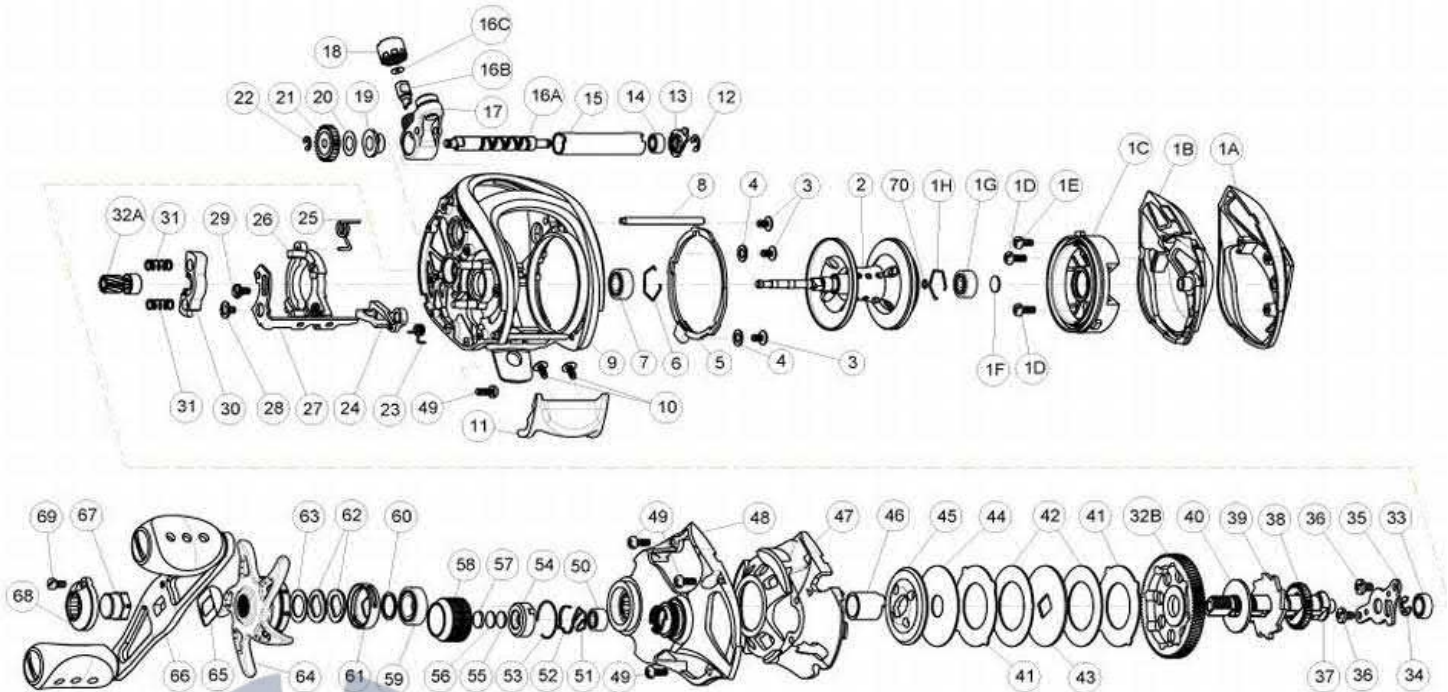

QUANTUM

Exo EX101SPT

Quantum EX101SPT Bait Cast Reel Part List

Key #	Description	Qty	Part No.	Key #	Description	Qty	Part No.
1	Palm Side Cover Kit include	1	LB4023-01	31	Yoke Spring	2	GX040-01
	1A - Palm Side Cover	1	N/A	32	Gear Kit Include	1	YW4011-04
	1B - Palm Side Cover Insert	1	N/A		37A - Pinion Gear Assembly	1	N/A
	1C - Spool Cover Assembly	1	N/A		37B - Drive Gear	1	N/A
	1D - Spool Cover Screw A	2	N/A	33	Crank Shaft Ball Bearing - L	1	SW017-01
	1E - Spool Cover Screw B	1	N/A	34	E-Clip	1	QW120-01
	1F - Spool Tension Shim	1	N/A	35	Crank Shaft Retainer	1	LX002-01
	1G - Spool Shaft Ball Bearing - Palm	1	N/A	36	Crank Shaft Retainer Screw	2	JX107-04
	1H - Clip Ring	1	N/A	37	Crank Shaft	1	YW008-02
2	Spool Assembly	1	LX321-02	38	O/S Drive Gear	1	PW112-01
3	Side Cover Locking Plate Screw	1	QW053-09	39	Trip Ratchet	1	PW083-01
4	Side Cover Locking Plate Washer	2	QW035-01	40	Trip Ratchet Washer	1	YW111-01
5	Side Cover Locking Lever Assembly	1	LB362-01	41	Drag Key Washer	1	PW048-02
6	Clip Ring	1	EX080-01	42	Drag Disc - A	1	PW059-01
7	Spool Shaft Ball Bearing - Gear	1	EX017-02	43	Drag "D" Washer	1	YW045-02
8	Stabilizer Bar - A	1	DW061-01	44	Drag Disc - B	1	YW059-01
9	Frame Assembly	1	LB301-02	45	Drag Washer	1	PW045-02
10	Thumb Bar Screw	1	CW125-01	46	One Way Clutch Sleeve	1	UX052-01
11	Thumb Bar	1	LX009-01	47	Gear Side Cover Insert	1	LB143-01
12	E-Clip	1	NX092-01	48	Gear Side Cover Assembly	1	LB324-02
13	Bearing Retainer	1	LB067-01	49	Gear Side Cover Screw	4	BV123-05
14	Worm Shaft Ball Bearing	1	XX117-01	50	Tension Knob Ball Bearing	1	SW117-01
15	Worm Shaft Guide	1	DW016-01	51	Tension Knob Ball Bearing Clip Ring	1	PW080-01
16	Worm Shaft Kit Include	1	HV4072-02	52	Tension Knob Click Spring	1	PW114-01
	14A - Worm Shaft	1	N/A	53	Tension Knob Click Ratchet Retainer	1	YW080-01
	14B - Line Guide Pawl	1	N/A	54	Tension Knob Click Ratchet	1	PW113-01
	14C - Line Guide Carrier Washer	1	N/A	55	Spool Tension Washer	1	QW032-04
17	Line Guide Carrier Assembly	1	PW347-01	56	Spool Tension Support Washer	1	PW032-01
18	Line Guide Carrier Screw	1	ZW007-01	57	Spool Cushion Washer	1	EX082-02
19	Worm Shaft Bushing - Gear Side	1	PW068-01	58	Spool Tension Knob Kit	1	PW4033-05
20	O/S Pinion Gear Washer	1	EX035-01	59	Crank Shaft Ball Bearing	1	TW058-01
21	O/S Pinion Gear	1	PW085-01	60	Crank Shaft Ball Bearing Washer	1	TW035-02
22	E-Clip	1	NX090-01	61	Drag Click Spring Assembly	1	YX4114-02
23	Kick Lever Spring	1	MX097-01	62	Spring "D" Washer	2	JX046-01
24	Kick Lever	1	YW077-01	63	Star Drag Washer	1	ZW032-01
25	Release Slider Spring	1	FW104-01	64	Star Drag	1	FW055-08
26	Release Slider	1	LB039-01	65	Handle Washer	1	NX054-01
27	Release Slider Link	1	LB036-01	66	Handle Assembly	1	LX318-02
28	Release Slider Screw	1	CX076-03	67	Handle Nut	1	DW003-06
29	Release Slider Link Screw	1	EW125-02	68	Handle Nut Cap	1	DW034-02
30	Pinion Yoke	1	YW025-01	69	Handle Nut Cap Screw	1	DW050-02