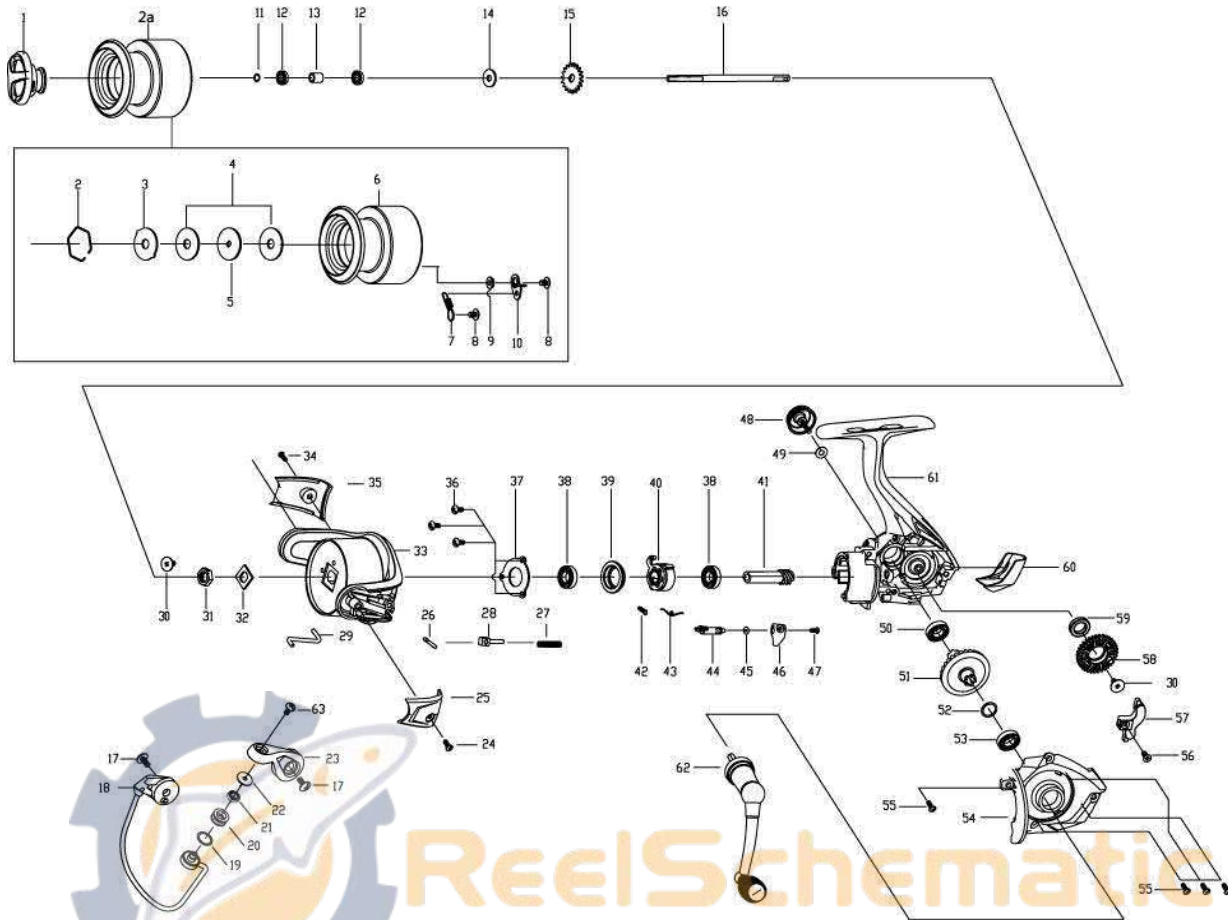

QUANTUM[®]

Fire30

Quantum Fire30 Spinning Reel Part List

Key #	Description	Qty	Part No.	Key #	Description	Qty	Part No.
1	Drag Knob Assembly	1	LAD332-01	32	Rotor Nut Washer	1	
2a	Spool Assembly	1	LAD321-02	33	Rotor	1	
2	Retainer Ring	1		34	Screw - Bail Holder Sidecover	1	
3	Ear Washer	1		35	Bail Holder Sidecover	3	
4	Drag Friction Washer	2		36	Screw - Bearing Retainer	1	
5	Drag Key Washer	1		37	Ball Bearing Retainer	1	
6	Spool	1		38	Ball Bearing - Pinion	2	
7	Spool Clicker Spring	1		39	Ball Bearing Holder	1	
8	Screw - Clicker	1		40	Anti-Reverse Bearing	1	LAD063-01
9	Clicker Spring Bushing	1		41	Pinion Gear	1	
10	Spool Clicker	1		42	Anti-Reverse Spring	1	
11	Retainer O-Ring	1		43	Anti-Reverse Lever Spring	1	
12	Ball Bearing - Spool	2		44	Anti-Reverse Lever	1	
13	Bushing	1		45	Washer	1	
14	Clicker Gear Washer	1		46	Anti-Reverse Switch	1	
15	Clicker Gear	1		47	Anti-Reverse Switch Screw	1	
16	Main Shaft	1		48	Handle Screw Cap	1	LAD054-01
17	Screw - Bail Holder	1		49	Handle Screw Cap Washer	1	LAD105-01
18	Bail Assembly	1	LAD347-02	50	Ball Bearing - Body	1	
19	Line Roller Spacer	1	LAD080-01	51	Drive Gear	1	
20	Line Roller	1	LAD004-01	52	Drive Gear Adjust Washer	1	
21	Ball Bearing - Line Roller	1	LAD158-01	53	Ball Bearing - Sidecover	1	
22	Line Roller Washer	1	LAD102-01	54	Sidecover	1	
23	Arm Lever	1	LAD007-01	55	Screw - Sidecover	4	
24	Screw - Arm Lever Sidecover	1		56	Screw - Main Shaft	1	
25	Arm Lever Sidecover	1		57	Slider	1	
26	Bail Actuator	1		58	Oscillation Gear	1	
27	Bail Spring	1		59	Bearing - Oscillation Gear	1	
28	Bail Actuator Holder	1		60	Rear Cover	1	
29	Kick Lever	1		61	Body	1	
30	Screw	1		62	Handle Assembly	1	LAD318-01
31	Rotor Nut	1		63	Screw - Line Roller	1	LAD108-01