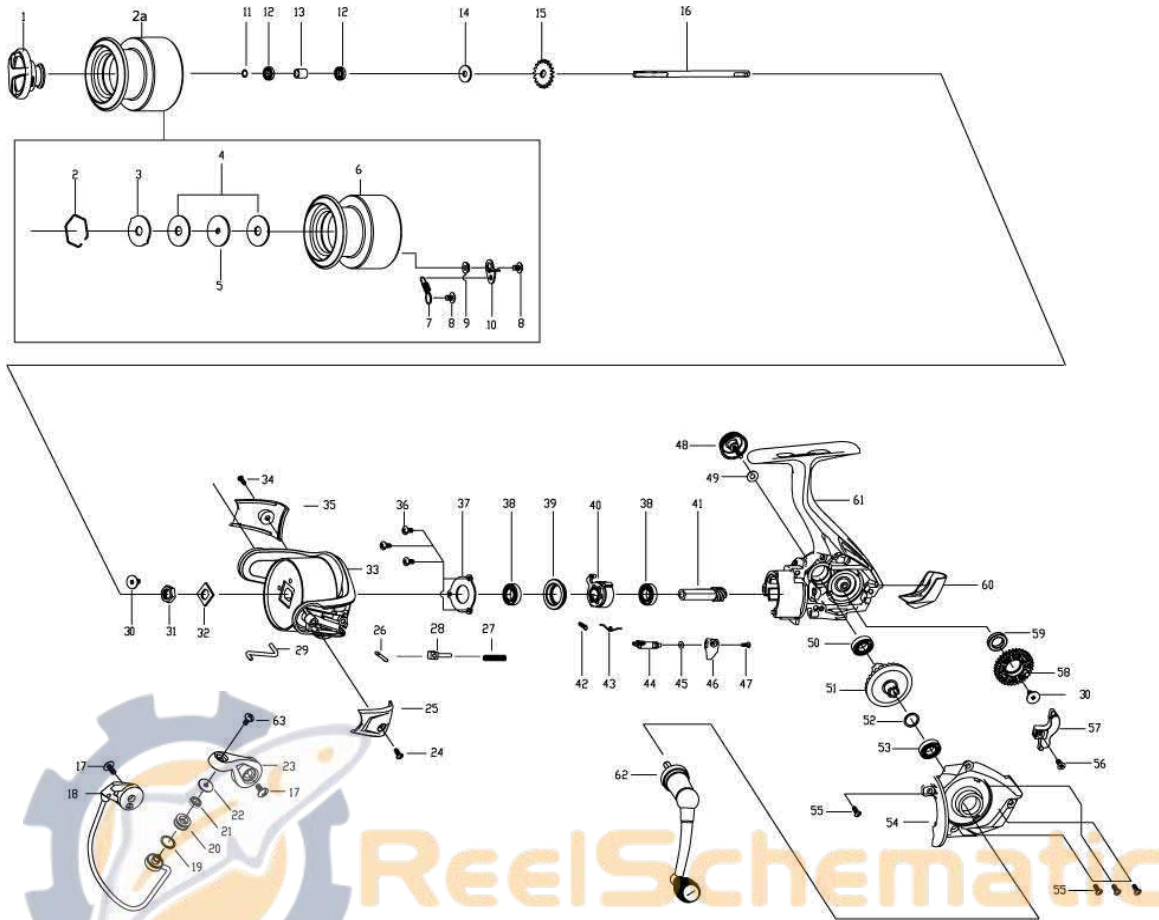

QUANTUM[®]

Fire40

Quantum Fire40 Spinning Reel Part List

Key #	Description	Qty	Part No.	Key #	Description	Qty	Part No.
1	Drag Knob Assembly	1	MAD332-01	32	Rotor Nut Washer	1	
2a	Spool Assembly	1	MAD321-01	33	Rotor	1	
2	Retainer Ring	1		34	Screw - Bail Holder Sidecover	1	
3	Ear Washer	1		35	Bail Holder Sidecover	3	
4	Drag Friction Washer	2		36	Screw - Bearing Retainer	1	
5	Drag Key Washer	1		37	Ball Bearing Retainer	1	
6	Spool	1		38	Ball Bearing - Pinion	2	
7	Spool Clicker Spring	1		39	Ball Bearing Holder	1	
8	Screw - Clicker	1		40	Anti-Reverse Bearing	1	LAD063-01
9	Clicker Spring Bushing	1		41	Pinion Gear	1	
10	Spool Clicker	1		42	Anti-Reverse Spring	1	
11	Retainer O-Ring	1		43	Anti-Reverse Lever Spring	1	
12	Ball Bearing - Spool	2		44	Anti-Reverse Lever	1	
13	Bushing	1		45	Washer	1	
14	Clicker Gear Washer	1		46	Anti-Reverse Switch	1	
15	Clicker Gear	1		47	Anti-Reverse Switch Screw	1	
16	Main Shaft	1		48	Handle Screw Cap	1	LAD054-01
17	Screw - Bail Holder	1		49	Handle Screw Cap Washer	1	LAD105-01
18	Bail Assembly	1	MAD347-01	50	Ball Bearing - Body	1	
19	Line Roller Spacer	1	LAD080-01	51	Drive Gear	1	
20	Line Roller	1	LAD004-01	52	Drive Gear Adjust Washer	1	
21	Ball Bearing - Line Roller	1	LAD158-01	53	Ball Bearing - Sidecover	1	
22	Line Roller Washer	1	LAD102-01	54	Sidecover	1	
23	Arm Lever	1	LAD007-01	55	Screw - Sidecover	4	
24	Screw - Arm Lever Sidecover	1		56	Screw - Main Shaft	1	
25	Arm Lever Sidecover	1		57	Slider	1	
26	Bail Actuator	1		58	Oscillation Gear	1	
27	Bail Spring	1		59	Bearing - Oscillation Gear	1	
28	Bail Actuator Holder	1		60	Rear Cover	1	
29	Kick Lever	1		61	Body	1	
30	Screw	1		62	Handle Assembly	1	MAD318-01
31	Rotor Nut	1		63	Screw - Line Roller	1	LAD108-01