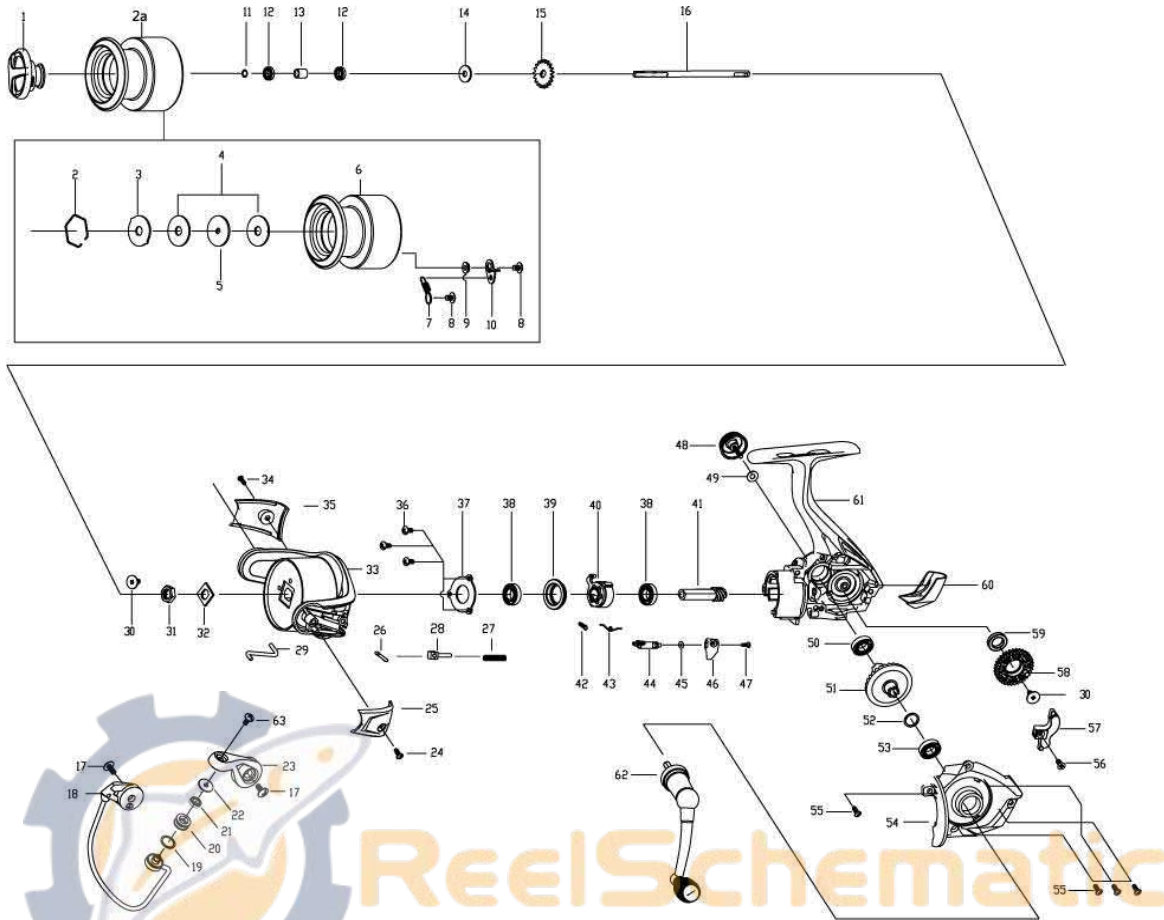

QUANTUM® Fire40

Quantum Fire40 Spinning Reel Part List

Key #	Description	Qty	Part No.	Key #	Description	Qty	Part No.
1	Drag Knob Assembly	1	MAD332-01	32	Rotor Nut Washer	1	
2a	Spool Assembly	1	MAD321-01	33	Rotor	1	
2	Retainer Ring	1		34	Screw - Bail Holder Sidecover	1	
3	Ear Washer	1		35	Bail Holder Sidecover	3	
4	Drag Friction Washer	2		36	Screw - Bearing Retainer	1	
5	Drag Key Washer	1		37	Ball Bearing Retainer	1	
6	Spool	1		38	Ball Bearing - Pinion	2	
7	Spool Clicker Spring	1		39	Ball Bearing Holder	1	
8	Screw - Clicker	1		40	Anti-Reverse Bearing	1	LAD063-01
9	Clicker Spring Bushing	1		41	Pinion Gear	1	
10	Spool Clicker	1		42	Anti-Reverse Spring	1	
11	Retainer O-Ring	1		43	Anti-Reverse Lever Spring	1	
12	Ball Bearing - Spool	2		44	Anti-Reverse Lever	1	
13	Bushing	1		45	Washer	1	
14	Clicker Gear Washer	1		46	Anti-Reverse Switch	1	
15	Clicker Gear	1		47	Anti-Reverse Switch Screw	1	
16	Main Shaft	1		48	Handle Screw Cap	1	LAD054-01
17	Screw - Bail Holder	1		49	Handle Screw Cap Washer	1	LAD105-01
18	Bail Assembly	1	MAD347-01	50	Ball Bearing - Body	1	
19	Line Roller Spacer	1	LAD080-01	51	Drive Gear	1	
20	Line Roller	1	LAD004-01	52	Drive Gear Adjust Washer	1	
21	Ball Bearing - Line Roller	1	LAD158-01	53	Ball Bearing - Sidecover	1	
22	Line Roller Washer	1	LAD102-01	54	Sidecover	1	
23	Arm Lever	1	LAD007-01	55	Screw - Sidecover	4	
24	Screw - Arm Lever Sidecover	1		56	Screw - Main Shaft	1	
25	Arm Lever Sidecover	1		57	Slider	1	
26	Bail Actuator	1		58	Oscillation Gear	1	
27	Bail Spring	1		59	Bearing - Oscillation Gear	1	
28	Bail Actuator Holder	1		60	Rear Cover	1	
29	Kick Lever	1		61	Body	1	
30	Screw	1		62	Handle Assembly	1	MAD318-01
31	Rotor Nut	1		63	Screw - Line Roller	1	LAD108-01