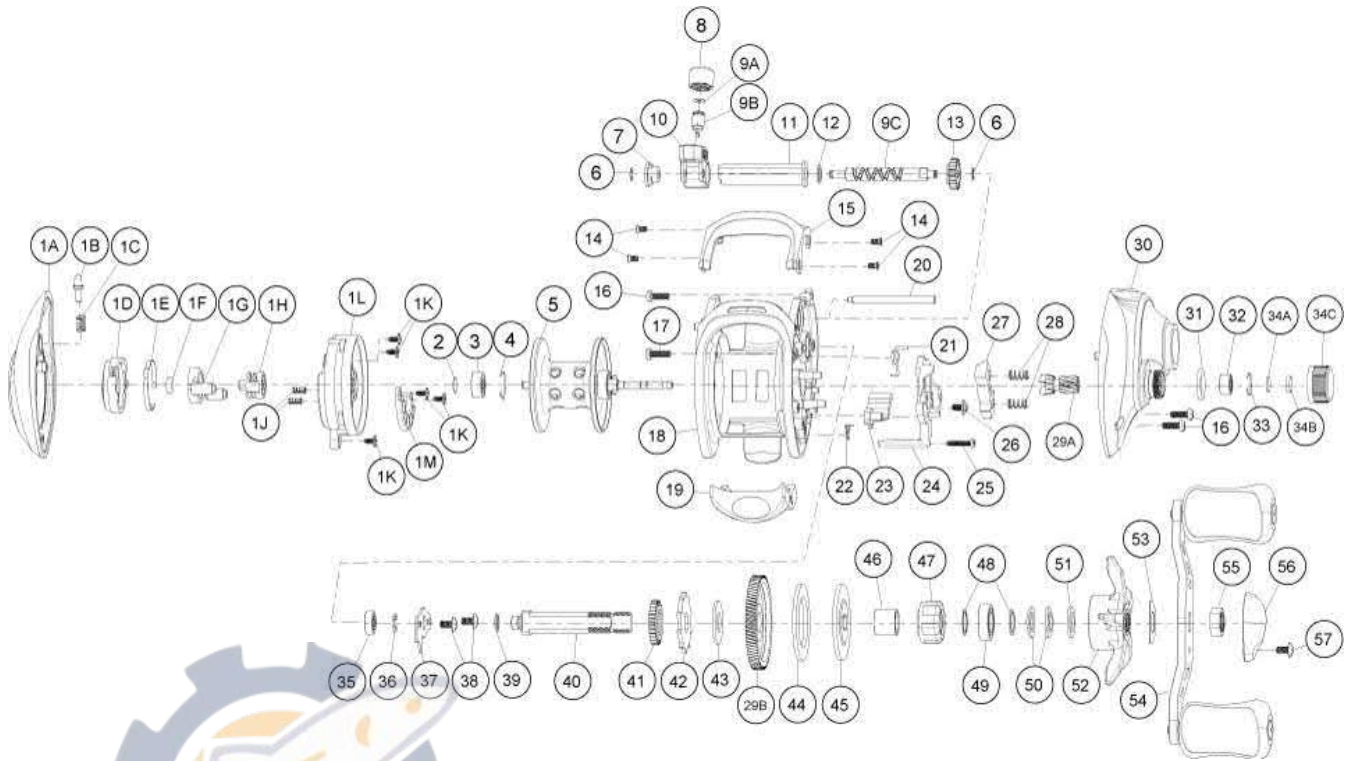

QUANTUM

Metrix

ME100H

Quantum ME100H Baitcast Reel Part List

Key #	Description	Qty.	Part No.	Key #	Description	Qty.	Part No.
1	Palm Side Cover Kit (includes)	1	JB4023-01	25	Thumb Bar Screw	1	ZW053-01
1A	Palm Side Cover Assembly	1	N/A	26	Release Slider Screw	1	EB125-01
1B	Palm Side Locking Lever	1	MW119-01	27	Pinion Yolk	1	NW025-01
1C	Locking Lever Spring	1	MW096-01	28	Pinion Yolk Spring	2	KW040-01
1D	Casting Control Dial	1	MW026-02	29	Gear Kit	1	KW4011-01
1E	Control Dial Clicker Spring	1	MW108-01	29A	Pinion Gear	1	N/A
1F	Control Dial Friction Ring	1	NX105-01	29B	Drive Gear	1	N/A
1G	Slide Cam "A"	1	EB028-01	30	Gear Side Cover Assembly	1	JB324-01
1H	Slide Cam "B"	1	JB028-01	31	Spool Tension Knob O-Ring	1	QW101-01
1J	Magnet Plate Spring	2	EB071-01	32	Spool Tension Ball Bearing	1	SW117-01
1K	Screw	4	EB125-01	33	Spool Tension Knob Bearing Retainer	1	EB080-01
1L	Spool Cover	1	JB042-01	34	Spool Tension Knob Kit	1	JB4032-01
1M	Magnet Plate Assembly	1	EB330-01	34A	Spool Tension Knob Washer	1	QW032-04
2	Spool Shaft Washer (Palm Side)	1	QW032-04	34B	Spool Cushion Washer	1	MV082-01
3	Spool Shaft Ball Bearing (Palm Side)	1	QW017-02	34C	Spool Tension Knob	1	HW033-02
4	Bearing Retainer Ring	1	HV080-01	35	Crank Shaft Bearing (Frame Side)	1	SW017-01
5	Spool Assembly	1	JB321-01	36	Crank Shaft E-Clip	1	QW120-01
6	Worm Shaft E-Clip	2	NX090-01	37	Crank Shaft Retainer Plate	1	KW002-01
7	Worm Shaft Bushing	1	KW067-01	38	Crank Shaft Retainer Plate Screw	2	QW123-01
8	Line Guide Pawl Screw	1	KW007-01	39	Adjustment Washer	1	EB032-01
9	Worm Shaft Kit	1	EB4072-01	40	Crank Shaft	1	JB008-01
9A	Line Guide Pawl Washer	1	BV035-01	41	Worm Shaft Drive Gear	1	ZW112-01
9B	Line Guide Pawl	1	KW006-01	42	Trip Ratchet	1	KW083-01
9C	Worm Shaft	1	EB072-01	43	Trip Ratchet Washer	1	KW111-01
10	Line Guide Carrier Assembly	1	EB347-01	44	Drag Washer	1	UX059-01
11	Worm Shaft Guide	1	KW016-01	45	Drag Key Washer	1	KW045-01
12	Worm Shaft Washer (Gear Side)	1	KW035-01	46	One Way Clutch Sleeve	1	KW052-01
13	Worm Shaft Pinion Gear	1	HV085-01	47	One Way Clutch	1	EX063-01
14	Front Support Screw	4	KW107-01	48	Bearing Washer	2	KW032-01
15	Front Support	1	JB099-01	49	Crank Shaft Bearing (Handel Side)	1	TW058-02
16	Gear Side Cover Screw "A"	3	KW123-01	50	Star Drag Spring Washer	2	JX046-01
17	Gear Side Cover Screw "B"	1	KW123-02	51	Star Drag Washer	1	ZW032-01
18	Frame Assembly	1	JB301-01	52	Star Drag Assembly	1	NW355-02
19	Thumb Bar Assembly	1	KW309-02	53	Handle Spring Washer	1	QW054-01
20	Pillar	1	KW061-01	54	Handle Assembly	1	JB318-01
21	Release Slider Spring	1	KW104-01	55	Handle Nut	1	QW003-01
22	Kick Lever Spring	1	JB097-01	56	Handle Nut Retainer	1	KV034-02
23	Kick Lever	1	JB077-01	57	Handle Nut Retainer Screw	1	LW057-01
24	Release Slider	1	NW039-01				