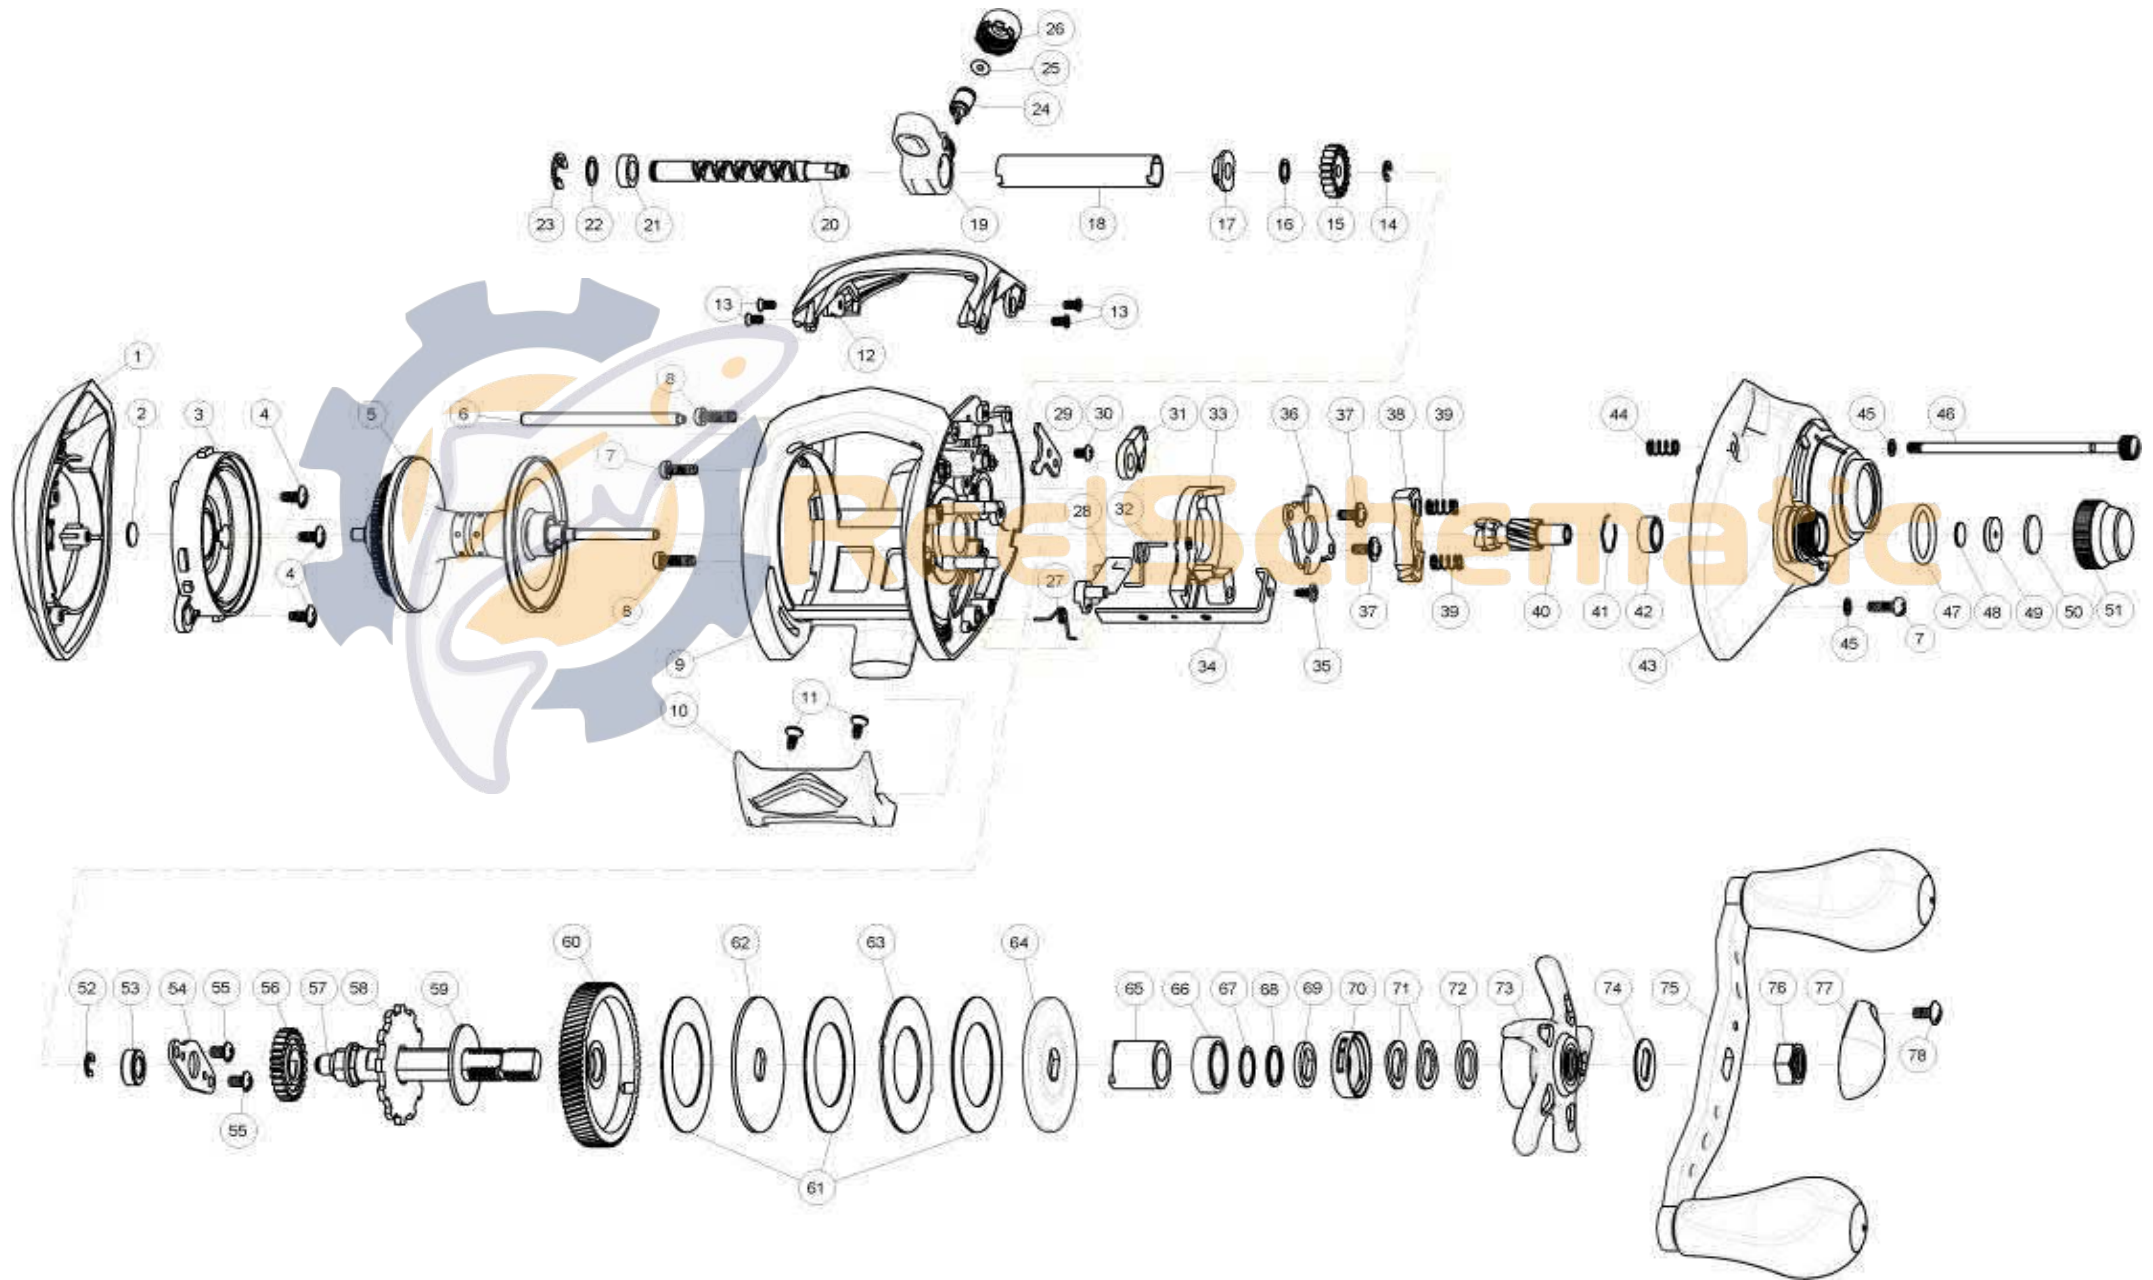

QUANTUM®

MO300HPT

QUANTUM®

MO300HPT

Quantum MO300HPT Baitcast Reel Part List

Key #	Description	Part No.	Qty.	Key #	Description	Part No.	Qty.
1	Palm Side Cover	JA023-02	1	40	Pinion Gear	JA011-01	1
2	Spool Tension Shim	QW032-04	1	41	Tension Knob Ball Bearing Retainer	PW080-01	1
3	Spool Cover Assembly	JA351-01	1	42	Tension Knob Ball Bearing	SW017-01	1
4	Spool Cover Screw	QW125-02	3	43	Gear Side Cover Assembly	JA324-03	1
5	Spool Assembly	JA321-02	1	44	Thumb Screw Spring	JA096-01	1
6	Stabilizer Bar	JA061-01	1	45	Thumb Screw Washer	LA032-01	2
7	Gear Side Cover Screw "A"	BV123-05	2	46	Thumb Screw	JA050-01	1
8	Gear Side Cover Screw "B"	KF123-03	2	47	Tension Knob O-Ring	RF101-01	1
9	Frame Assembly	JA301-02	1	48	Spool Tension Washer	QW032-04	1
10	Thumb Bar	JA009-02	1	49	Spool Tension Collar	QW081-01	1
11	Thumb Bar Screw	SB050-03	2	50	Spool Cushion Washer	QW082-01	1
12	Front Support	JA009-02	1	51	Spool Tension Knob	JA033-01	1
13	Front Support Screw	KW107-01	4	52	E-Clip	NX092-01	1
14	E-Clip	NX090-01	1	53	Crank Shaft Bushing (L)	ZW017-02	1
15	O/S Pinion Gear	JA085-01	1	54	Crank Shaft Retainer	JA002-01	1
16	Washer	PA035-01	1	55	Crank Shaft Retainer Screw	QW123-04	2
17	Worm Shaft Bushing - Gear Side	RA067-01	1	56	O/S Drive Gear	JA112-01	1
18	Worm Shaft Guide	JA016-01	1	57	Crank Shaft	JA008-01	1
19	Line Guide Carrier Assembly	JA347-02	1	58	Trip Ratchet	JA083-01	1
20	Worm Shaft	JA072-01	1	59	Ratchet Washer	KA111-01	1
21	Worm Shaft Bushing - Palm Side	JA017-01	1	60	Drive Gear	JA012-01	1
22	Washer	EB032-02	1	61	Drag Disc	JA059-01	3
23	E-Clip	BF092-01	1	62	Drag "D" Washer	KA045-01	1
24	Line Guide Pawl	KW006-01	1	63	Drag Key Washer	JA048-01	1
25	Line Guide Pawl Washer	BV035-03	1	64	Drag Washer	FB045-01	1
26	Line Guide Pawl Screw	KW007-01	1	65	One Way Clutch Sleeve	JA052-01	1
27	Kick Lever Spring	JA097-01	1	66	Crank Shaft Ball Bearing	TW058-03	1
28	Kick Lever	JA077-01	1	67	Crank Shaft Ball Bearing Washer	TW035-02	1
29	Worm Shaft Retaining Plate	JA030-01	1	68	Seal Rubber	JA155-01	1
30	Worm Shaft Retaining Plate Screw	JA107-01	1	69	Collar	JA081-01	1
31	Anti Reverse Pawl Assembly	JA363-01	1	70	Drag Click Spring Assembly	YX4114-01	1
32	Release Slider Spring	JA104-01	1	71	Spring "D" Washer	JX046-01	2
33	Release Slider	JA039-01	1	72	Star Drag Washer	JA032-01	1
34	Release Slider Link	JA036-01	1	73	Star Drag	EW055-01	1
35	Release Slider Link Screw	EB125-01	1	74	Handle Washer	JA054-01	1
36	Release Slider Plate	JA161-01	1	75	Handle Assembly	KA318-01	1
37	Release Slider Plate Screw	CX076-01	2	76	Handle Nut	QW003-01	1
38	Pinion Yoke	EB025-01	1	77	Handle Nut Retainer	KV034-01	1
39	Pinion Yoke Spring	KW040-01	2	78	Handle Nut Retainer Screw	QW123-03	1