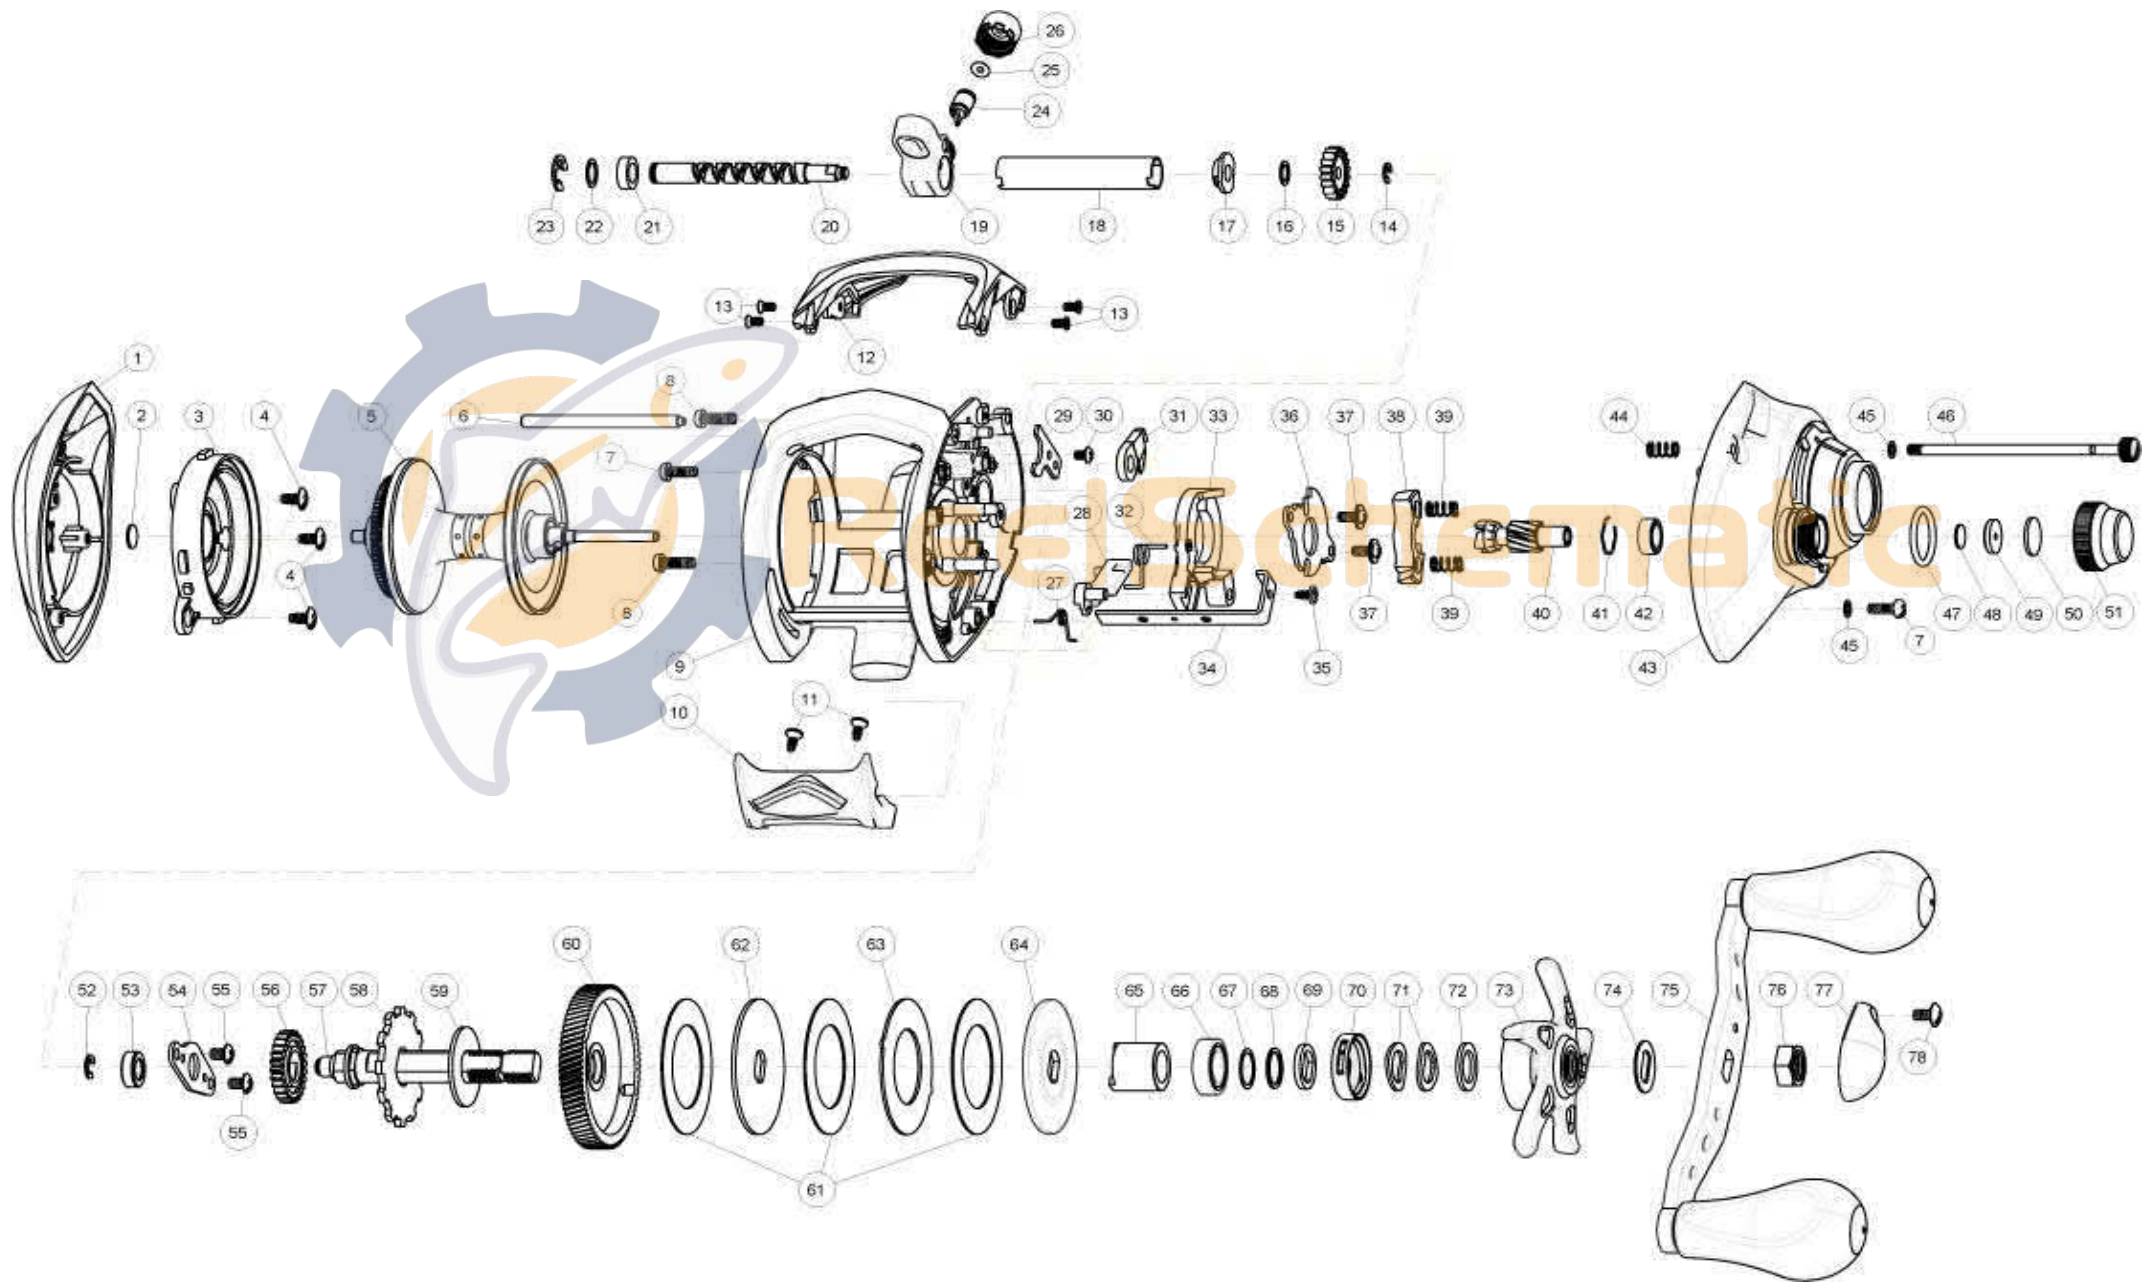

QUANTUM®

MO300SPT

QUANTUM®

MO300SPT

Quantum MO300SPT Baitcast Reel Part List

Key #	Description	Part No.	Qty.	Key #	Description	Part No.	Qty.
1	Palm Side Cover	JA023-02	1	40	Pinion Gear	KA011-01	1
2	Spool Tension Shim	QW032-04	1	41	Tension Knob Ball Bearing Retainer	PW080-01	1
3	Spool Cover Assembly	JA351-01	1	42	Tension Knob Ball Bearing	SW017-01	1
4	Spool Cover Screw	QW125-02	3	43	Gear Side Cover Assembly	JA324-04	1
5	Spool Assembly	JA321-02	1	44	Thumb Screw Spring	JA096-01	1
6	Stabilizer Bar	JA061-01	1	45	Thumb Screw Washer	LA032-01	2
7	Gear Side Cover Screw "A"	BV123-05	2	46	Thumb Screw	JA050-01	1
8	Gear Side Cover Screw "B"	KF123-03	2	47	Tension Knob O-Ring	RF101-01	1
9	Frame Assembly	JA301-02	1	48	Spool Tension Washer	QW032-04	1
10	Thumb Bar	JA009-02	1	49	Spool Tension Collar	QW081-01	1
11	Thumb Bar Screw	SB050-03	2	50	Spool Cushion Washer	QW082-01	1
12	Front Support	JA009-02	1	51	Spool Tension Knob	JA033-01	1
13	Front Support Screw	KW107-01	4	52	E-Clip	NX092-01	1
14	E-Clip	NX090-01	1	53	Crank Shaft Bushing (L)	ZW017-02	1
15	O/S Pinion Gear	JA085-01	1	54	Crank Shaft Retainer	JA002-01	1
16	Washer	PA035-01	1	55	Crank Shaft Retainer Screw	QW123-04	2
17	Worm Shaft Bushing - Gear Side	RA067-01	1	56	O/S Drive Gear	JA112-01	1
18	Worm Shaft Guide	JA016-01	1	57	Crank Shaft	JA008-01	1
19	Line Guide Carrier Assembly	JA347-02	1	58	Trip Ratchet	JA083-01	1
20	Worm Shaft	JA072-01	1	59	Ratchet Washer	KA111-01	1
21	Worm Shaft Bushing - Palm Side	JA017-01	1	60	Drive Gear	KA012-01	1
22	Washer	EB032-02	1	61	Drag Disc	JA059-01	3
23	E-Clip	BF092-01	1	62	Drag "D" Washer	KA045-01	1
24	Line Guide Pawl	KW006-01	1	63	Drag Key Washer	JA048-01	1
25	Line Guide Pawl Washer	BV035-03	1	64	Drag Washer	FB045-01	1
26	Line Guide Pawl Screw	KW007-01	1	65	One Way Clutch Sleeve	JA052-01	1
27	Kick Lever Spring	JA097-01	1	66	Crank Shaft Ball Bearing	TW058-03	1
28	Kick Lever	JA077-01	1	67	Crank Shaft Ball Bearing Washer	TW035-02	1
29	Worm Shaft Retaining Plate	JA030-01	1	68	Seal Rubber	JA155-01	1
30	Worm Shaft Retaining Plate Screw	JA107-01	1	69	Collar	JA081-01	1
31	Anti Reverse Pawl Assembly	JA363-01	1	70	Drag Click Spring Assembly	YX4114-01	1
32	Release Slider Spring	JA104-01	1	71	Spring "D" Washer	JX046-01	2
33	Release Slider	JA039-01	1	72	Star Drag Washer	JA032-01	1
34	Release Slider Link	JA036-01	1	73	Star Drag	EW055-01	1
35	Release Slider Link Screw	EB125-01	1	74	Handle Washer	JA054-01	1
36	Release Slider Plate	JA161-01	1	75	Handle Assembly	KA318-01	1
37	Release Slider Plate Screw	CX076-01	2	76	Handle Nut	QW003-01	1
38	Pinion Yoke	EB025-01	1	77	Handle Nut Retainer	KV034-01	1
39	Pinion Yoke Spring	KW040-01	2	78	Handle Nut Retainer Screw	QW123-03	1