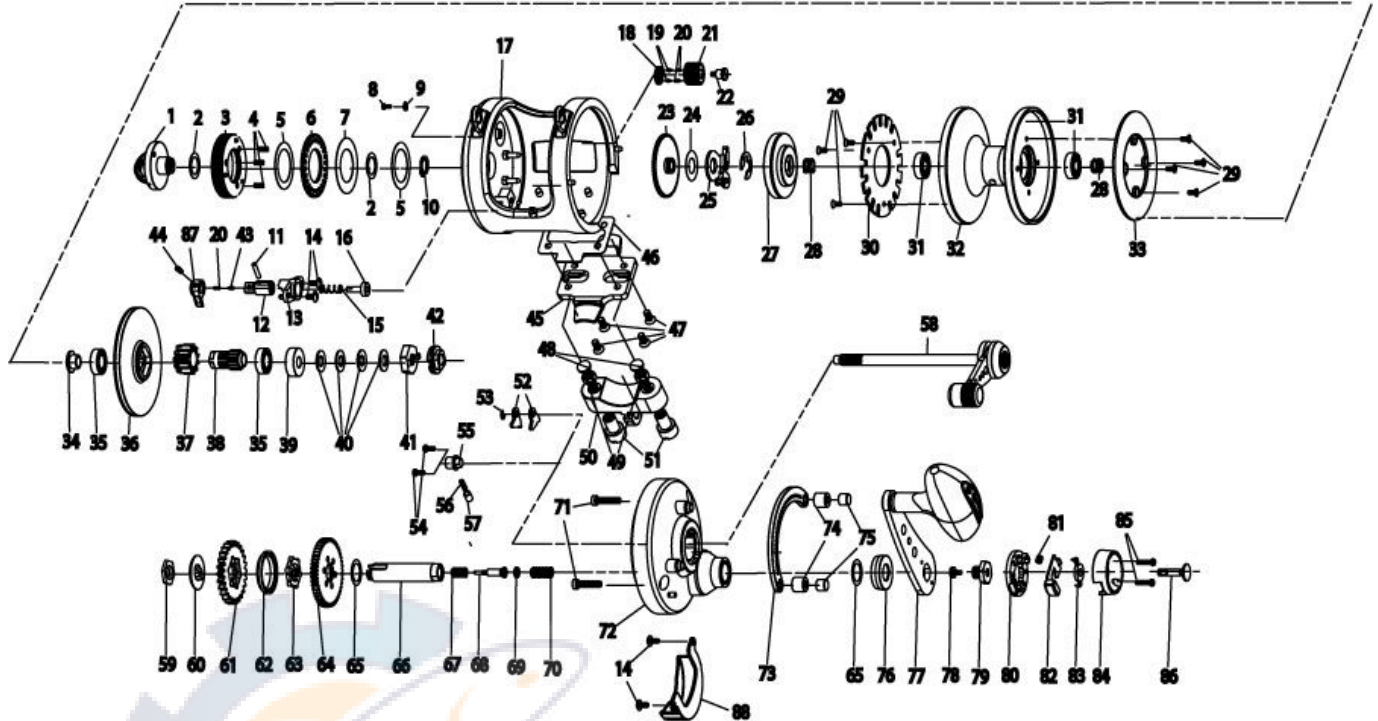

QUANTUM

Aruba ALD20

Quantum Aruba

Quantum Aruba					
Key No.	Description	Part No.	Key No.	Description	Part No.
1	Clamp Nut Assembly	JF319-01	45	Reel Foot	KF106-01
2	Clamp Nut Washer	KF121-01	46	Reel Foot Gasket	JF155-01
3	Pre Set Knob Assembly	KF329-01	47	Reel Foot Screw	JF057-01
4	Pre Set Knob Spring	JF096-01	48	Rod Clamp Bolt	JF125-01
5	Pre Set Gear Washer - B	KF038-01	49	Rod Clamp Bolt Holder Nut	JF003-01
6	Pre Set Gear - A	JF029-01	50	Rod Clamp	JF154-01
7	Pre Set Gear Washer - A	JF035-01	51	Rod Clamp Nut	KF003-01
8	Pre Set Knob Locking Screw	KF050-01	52	Anti Reverse Pawl	JF063-01
9	Pre Set Knob Locking Plate	KF010-01	53	E-Clip	NX092-01
10	Clamp Nut Retainer	JF075-01	54	Anti Reverse Spring Holder Screw	BV123-01A
11	Bait Click Acuator Pin	JF102-01	55	Anti Riverse Spring Holder	KF129-01
12	Bait Click Acuator	JF157-01	56	Anti Riverse Spring	JF070-01
13	Bait Click Cam	JF156-01	57	Anti Reverse Spring Post	JF103-01
14	Bait Click Cam Screw	CW107-02	58	Spool Shaft Assembly	JF315-01
15	Bait Click Spring	JF110-01	59	Crank Shaft Nut	KF019-01
16	Bait Click Pawl	JF114-01	60	Spacer - A	JF160-01
17	Frame Assembly	JF301-01	61	Low Speed Drive Gear	JF012-01
18	Pre Set Idle Gear Click Plate	KF113-01	62	Spacer - B	KF160-01
19	Pre Set Idle Gear Click Pin	JF108-01	63	Gear Shifting Plate	JF036-01
20	Pre Set Idle Gear Click Spring	KF070-01	64	High Speed Drive Gear	KF012-01
21	Pre Set Idle Gear	JF112-01	65	Washer	JF032-01
22	Pre Set Idle Gear Screw	KF057-01	66	Crank Shaft	JF008-01
23	Pre Set Gear - B	JF085-01	67	Gear Shifting Plate Spring	KF096-01
24	Drag Stopper Plate Washer	KF032-01	68	Shifting Pin	KF093-01
25	Drag Stopper Plate Assembly	JF310-01	69	Bushing	JF132-01
26	E-Clip	KF020-01	70	Gear Shifting Spring	KF165-01
27	Left Drag Plate Assembly	KF348-01	71	Quadrant Anchor Screw	KF053-01
28	Pressure Release Spring	KF040-01	72	Gear Side Cover Assembly	JF324-01
29	Screw	TW107-02	73	Quadrant	JF152-01
30	Bait Click Ratchet	JF113-01	74	Quadrant Spacer	KF094-01
31	Ball Bearing	KF017-01	75	Quadrant Anchor	KF088-01
32	Spool Assembly	JF321-01	76	Handle Collar	JF081-01
33	Drag Washer	JF045-01	77	Handle Assembly	KF318-01
34	Bushing	JF067-01	78	Button Screw	JF053-01
35	Ball Bearing	CP058-01	79	Handle Nut	KF125-01
36	Right Drag Plate Assembly	JF348-01	80	Handle Nut Retainer	JF034-01
37	Low Speed Pinion Gear	JF011-01	81	Shifting Button Spring	JF071-01
38	High Speed Pinion Gear	KF011-01	82	High Speed Shifting Button Assembly	KF362-01
39	Bearing Pocket	KF067-01	83	Button Cover	JF131-01
40	Drag Spring Washer	JF046-01	84	Handle Nut Cap	JF145-01
41	Drag Cam - B	JF153-01	85	Handle Nut Cap Screw	KF123-01
42	Drag Cam - A	JF028-01	86	Low Speed Shifting Button	JF062-01
43	Bait Click Lever Spring Pin	KF108-01	87	Bait Click Lever	JF109-01
44	Bait Click Lever Screw	JF107-01	88	Gear Cover	N/A