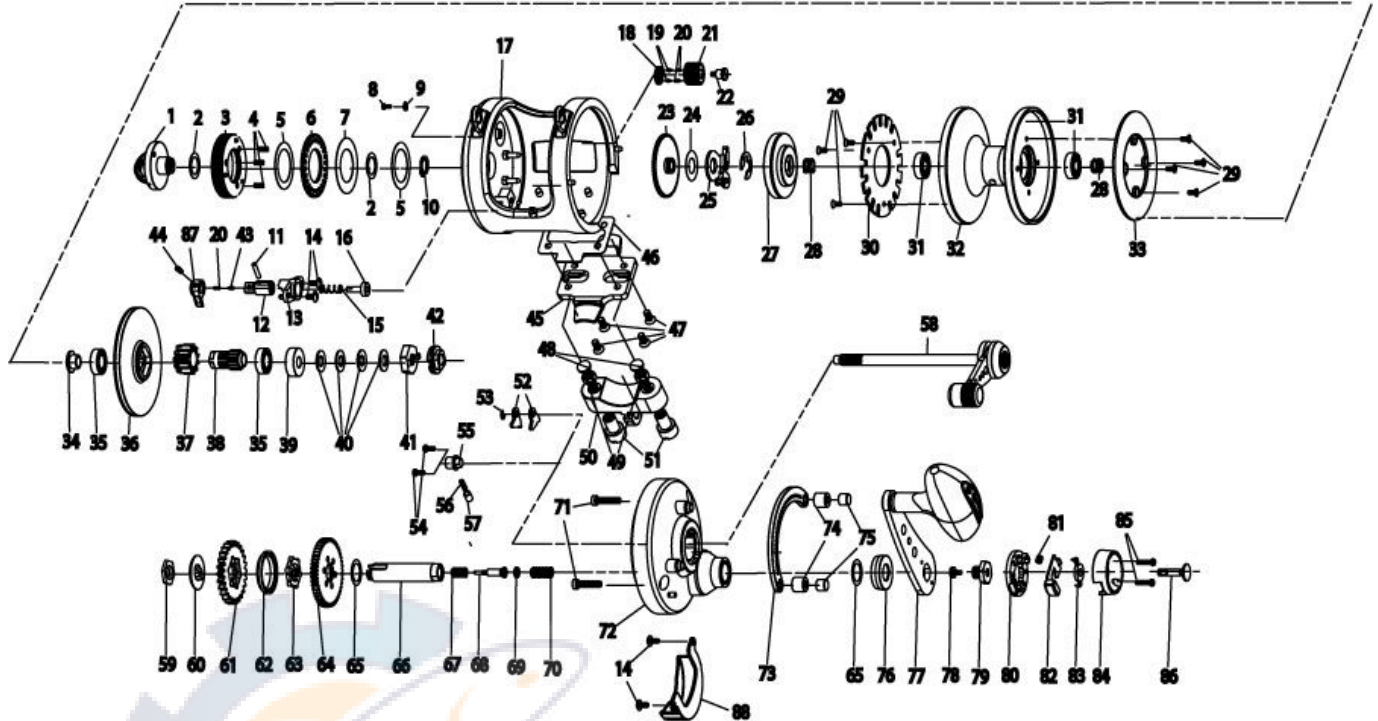

QUANTUM

Aruba ALD20

Quantum Aruba					
Key No.	Description	Part No.	Key No.	Description	Part No.
1	Clamp Nut Assembly	JF319-01	45	Reel Foot	KF106-01
2	Clamp Nut Washer	KF121-01	46	Reel Foot Gasket	JF155-01
3	Pre Set Knob Assembly	KF329-01	47	Reel Foot Screw	JF057-01
4	Pre Set Knob Spring	JF096-01	48	Rod Clamp Bolt	JF125-01
5	Pre Set Gear Washer - B	KF038-01	49	Rod Clamp Bolt Holder Nut	JF003-01
6	Pre Set Gear - A	JF029-01	50	Rod Clamp	JF154-01
7	Pre Set Gear Washer - A	JF035-01	51	Rod Clamp Nut	KF003-01
8	Pre Set Knob Locking Screw	KF050-01	52	Anti Reverse Pawl	JF063-01
9	Pre Set Knob Locking Plate	KF010-01	53	E-Clip	NX092-01
10	Clamp Nut Retainer	JF075-01	54	Anti Reverse Spring Holder Screw	BV123-01A
11	Bait Click Acuator Pin	JF102-01	55	Anti Riverse Spring Holder	KF129-01
12	Bait Click Acuator	JF157-01	56	Anti Riverse Spring	JF070-01
13	Bait Click Cam	JF156-01	57	Anti Reverse Spring Post	JF103-01
14	Bait Click Cam Screw	CW107-02	58	Spool Shaft Assembly	JF315-01
15	Bait Click Spring	JF110-01	59	Crank Shaft Nut	KF019-01
16	Bait Click Pawl	JF114-01	60	Spacer - A	JF160-01
17	Frame Assembly	JF301-01	61	Low Speed Drive Gear	JF012-01
18	Pre Set Idle Gear Click Plate	KF113-01	62	Spacer - B	KF160-01
19	Pre Set Idle Gear Click Pin	JF108-01	63	Gear Shifting Plate	JF036-01
20	Pre Set Idle Gear Click Spring	KF070-01	64	High Speed Drive Gear	KF012-01
21	Pre Set Idle Gear	JF112-01	65	Washer	JF032-01
22	Pre Set Idle Gear Screw	KF057-01	66	Crank Shaft	JF008-01
23	Pre Set Gear - B	JF085-01	67	Gear Shifting Plate Spring	KF096-01
24	Drag Stopper Plate Washer	KF032-01	68	Shifting Pin	KF093-01
25	Drag Stopper Plate Assembly	JF310-01	69	Bushing	JF132-01
26	E-Clip	KF020-01	70	Gear Shifting Spring	KF165-01
27	Left Drag Plate Assembly	KF348-01	71	Quadrant Anchor Screw	KF053-01
28	Pressure Release Spring	KF040-01	72	Gear Side Cover Assembly	JF324-01
29	Screw	TW107-02	73	Quadrant	JF152-01
30	Bait Click Ratchet	JF113-01	74	Quadrant Spacer	KF094-01
31	Ball Bearing	KF017-01	75	Quadrant Anchor	KF088-01
32	Spool Assembly	JF321-01	76	Handle Collar	JF081-01
33	Drag Washer	JF045-01	77	Handle Assembly	KF318-01
34	Bushing	JF067-01	78	Button Screw	JF053-01
35	Ball Bearing	CP058-01	79	Handle Nut	KF125-01
36	Right Drag Plate Assembly	JF348-01	80	Handle Nut Retainer	JF034-01
37	Low Speed Pinion Gear	JF011-01	81	Shifting Button Spring	JF071-01
38	High Speed Pinion Gear	KF011-01	82	High Speed Shifting Button Assembly	KF362-01
39	Bearing Pocket	KF067-01	83	Button Cover	JF131-01
40	Drag Spring Washer	JF046-01	84	Handle Nut Cap	JF145-01
41	Drag Cam - B	JF153-01	85	Handle Nut Cap Screw	KF123-01
42	Drag Cam - A	JF028-01	86	Low Speed Shifting Button	JF062-01
43	Bait Click Lever Spring Pin	KF108-01	87	Bait Click Lever	JF109-01
44	Bait Click Lever Screw	JF107-01	88	Gear Cover	N/A