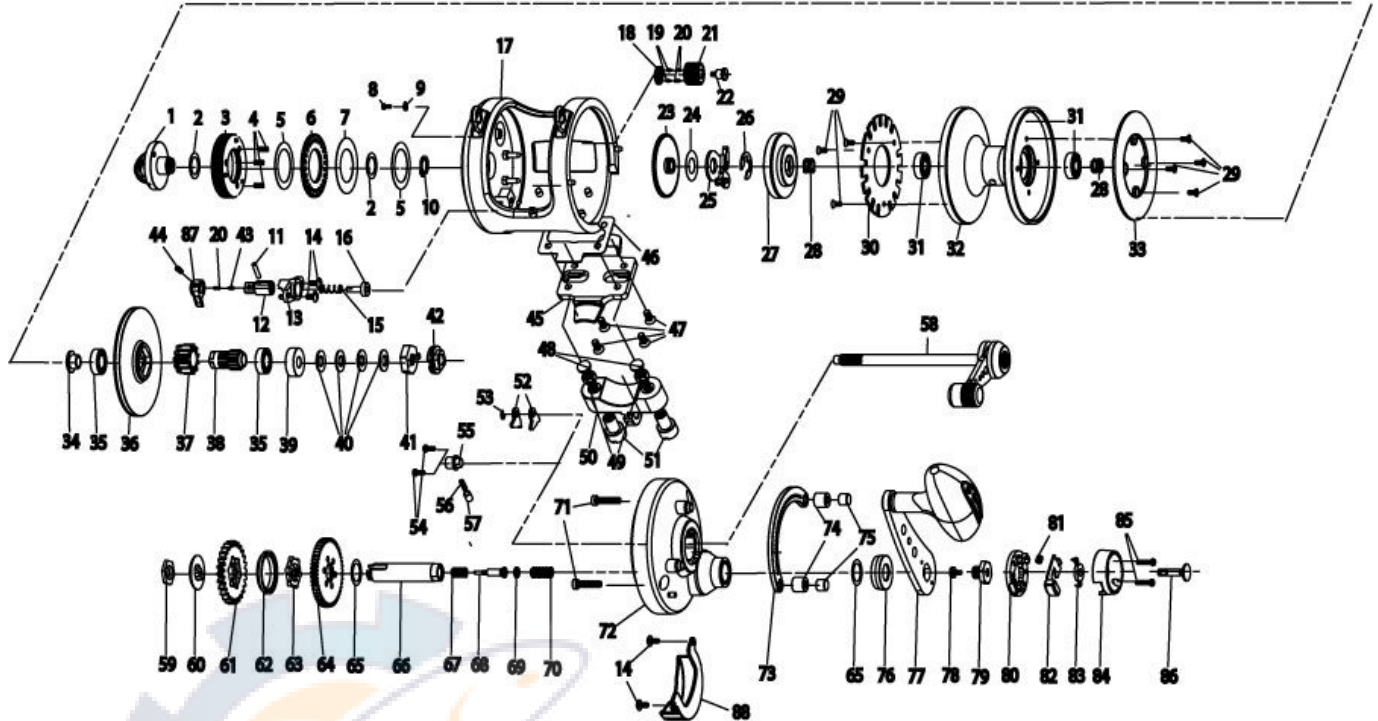

QUANTUM

Aruba ALD30

Quantum Aruba					
Key No.	Description	Part No.	Key No.	Description	Part No.
		ALD 30			ALD 30
1	Clamp Nut Assembly	JF319-01	45	Reel Foot	KF106-01
2	Clamp Nut Washer	KF121-01	46	Reel Foot Gasket	JF155-01
3	Pre Set Knob Assembly	KF329-01	47	Reel Foot Screw	JF057-01
4	Pre Set Knob Spring	JF096-01	48	Rod Clamp Bolt	JF125-01
5	Pre Set Gear Washer - B	KF038-01	49	Rod Clamp Bolt Holder Nut	JF003-01
6	Pre Set Gear - A	JF029-01	50	Rod Clamp	JF154-01
7	Pre Set Gear Washer - A	JF035-01	51	Rod Clamp Nut	KF003-01
8	Pre Set Knob Locking Screw	KF050-01	52	Anti Reverse Pawl	JF063-01
9	Pre Set Knob Locking Plate	KF010-01	53	E-Clip	NX092-01
10	Clamp Nut Retainer	JF075-01	54	Anti Reverse Spring Holder Screw	BV123-01A
11	Bait Click Acuator Pin	JF102-01	55	Anti Riverse Spring Holder	KF129-01
12	Bait Click Acuator	JF157-01	56	Anti Riverse Spring	JF070-01
13	Bait Click Cam	JF156-01	57	Anti Reverse Spring Post	JF103-01
14	Bait Click Cam Screw	CW107-02	58	Spool Shaft Assembly	KF315-01
15	Bait Click Spring	JF110-01	59	Crank Shaft Nut	KF019-01
16	Bait Click Pawl	JF114-01	60	Spacer - A	JF160-01
17	Frame Assembly	KF301-01	61	Low Speed Drive Gear	JF012-01
18	Pre Set Idle Gear Click Plate	KF113-01	62	Spacer - B	KF160-01
19	Pre Set Idle Gear Click Pin	JF108-01	63	Gear Shifting Plate	JF036-01
20	Pre Set Idle Gear Click Spring	KF070-01	64	High Speed Drive Gear	KF012-01
21	Pre Set Idle Gear	JF112-01	65	Washer	JF032-01
22	Pre Set Idle Gear Screw	KF057-01	66	Crank Shaft	JF008-01
23	Pre Set Gear - B	JF085-01	67	Gear Shifting Plate Spring	KF096-01
24	Drag Stopper Plate Washer	KF032-01	68	Shifting Pin	KF093-01
25	Drag Stopper Plate Assembly	JF310-01	69	Bushing	JF132-01
26	E-Clip	KF020-01	70	Gear Shifting Spring	KF165-01
27	Left Drag Plate Assembly	KF348-01	71	Quadrant Anchor Screw	KF053-01
28	Pressure Release Spring	KF040-01	72	Gear Side Cover Assembly	JF324-01
29	Screw	TW107-02	73	Quadrant	JF152-01
30	Bait Click Ratchet	JF113-01	74	Quadrant Spacer	KF094-01
31	Ball Bearing	KF017-01	75	Quadrant Anchor	KF088-01
32	Spool Assembly	KF321-01	76	Handle Collar	JF081-01
33	Drag Washer	JF045-01	77	Handle Assembly	KF318-01
34	Bushing	JF067-01	78	Button Screw	JF053-01
35	Ball Bearing	CP058-01	79	Handle Nut	KF125-01
36	Right Drag Plate Assembly	JF348-01	80	Handle Nut Retainer	JF034-01
37	Low Speed Pinion Gear	JF011-01	81	Shifting Button Spring	JF071-01
38	High Speed Pinion Gear	KF011-01	82	High Speed Shifting Button Assembly	KF362-01
39	Bearing Pocket	KF067-01	83	Button Cover	JF131-01
40	Drag Spring Washer	JF046-01	84	Handle Nut Cap	JF145-01
41	Drag Cam - B	JF153-01	85	Handle Nut Cap Screw	KF123-01
42	Drag Cam - A	JF028-01	86	Low Speed Shifting Button	JF062-01
43	Bait Click Lever Spring Pin	KF108-01	87	Bait Click Lever	JF109-01
44	Bait Click Lever Screw	JF107-01	88	Gear Cover	N/A