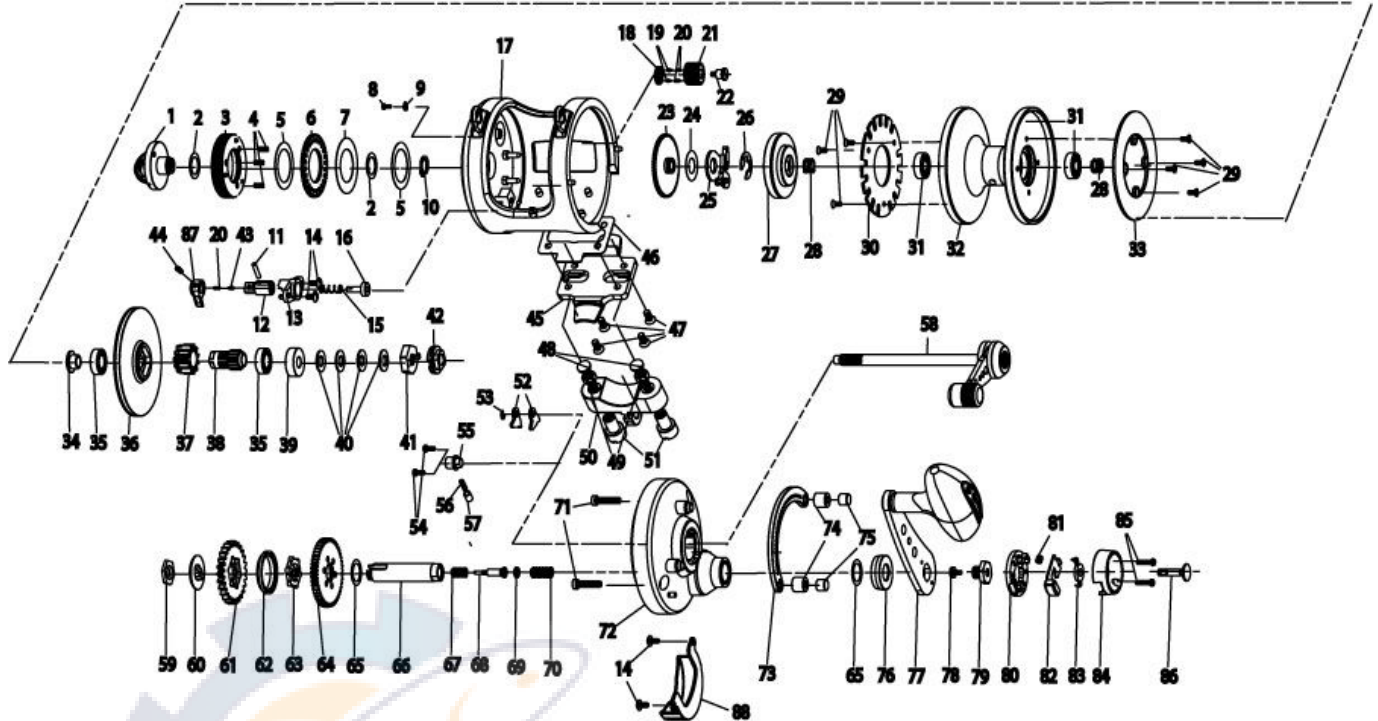

QUANTUM

Aruba ALD30

Quantum Aruba					
Key No.	Description	Part No.	Key No.	Description	Part No.
1	Clamp Nut Assembly	JF319-01	45	Reel Foot	KF106-01
2	Clamp Nut Washer	KF121-01	46	Reel Foot Gasket	JF155-01
3	Pre Set Knob Assembly	KF329-01	47	Reel Foot Screw	JF057-01
4	Pre Set Knob Spring	JF096-01	48	Rod Clamp Bolt	JF125-01
5	Pre Set Gear Washer - B	KF038-01	49	Rod Clamp Bolt Holder Nut	JF003-01
6	Pre Set Gear - A	JF029-01	50	Rod Clamp	JF154-01
7	Pre Set Gear Washer - A	JF035-01	51	Rod Clamp Nut	KF003-01
8	Pre Set Knob Locking Screw	KF050-01	52	Anti Reverse Pawl	JF063-01
9	Pre Set Knob Locking Plate	KF010-01	53	E-Clip	NX092-01
10	Clamp Nut Retainer	JF075-01	54	Anti Reverse Spring Holder Screw	BV123-01A
11	Bait Click Acuator Pin	JF102-01	55	Anti Riverse Spring Holder	KF129-01
12	Bait Click Acuator	JF157-01	56	Anti Riverse Spring	JF070-01
13	Bait Click Cam	JF156-01	57	Anti Reverse Spring Post	JF103-01
14	Bait Click Cam Screw	CW107-02	58	Spool Shaft Assembly	KF315-01
15	Bait Click Spring	JF110-01	59	Crank Shaft Nut	KF019-01
16	Bait Click Pawl	JF114-01	60	Spacer - A	JF160-01
17	Frame Assembly	KF301-01	61	Low Speed Drive Gear	JF012-01
18	Pre Set Idle Gear Click Plate	KF113-01	62	Spacer - B	KF160-01
19	Pre Set Idle Gear Click Pin	JF108-01	63	Gear Shifting Plate	JF036-01
20	Pre Set Idle Gear Click Spring	KF070-01	64	High Speed Drive Gear	KF012-01
21	Pre Set Idle Gear	JF112-01	65	Washer	JF032-01
22	Pre Set Idle Gear Screw	KF057-01	66	Crank Shaft	JF008-01
23	Pre Set Gear - B	JF085-01	67	Gear Shifting Plate Spring	KF096-01
24	Drag Stopper Plate Washer	KF032-01	68	Shifting Pin	KF093-01
25	Drag Stopper Plate Assembly	JF310-01	69	Bushing	JF132-01
26	E-Clip	KF020-01	70	Gear Shifting Spring	KF165-01
27	Left Drag Plate Assembly	KF348-01	71	Quadrant Anchor Screw	KF053-01
28	Pressure Release Spring	KF040-01	72	Gear Side Cover Assembly	JF324-01
29	Screw	TW107-02	73	Quadrant	JF152-01
30	Bait Click Ratchet	JF113-01	74	Quadrant Spacer	KF094-01
31	Ball Bearing	KF017-01	75	Quadrant Anchor	KF088-01
32	Spool Assembly	KF321-01	76	Handle Collar	JF081-01
33	Drag Washer	JF045-01	77	Handle Assembly	KF318-01
34	Bushing	JF067-01	78	Button Screw	JF053-01
35	Ball Bearing	CP058-01	79	Handle Nut	KF125-01
36	Right Drag Plate Assembly	JF348-01	80	Handle Nut Retainer	JF034-01
37	Low Speed Pinion Gear	JF011-01	81	Shifting Button Spring	JF071-01
38	High Speed Pinion Gear	KF011-01	82	High Speed Shifting Button Assembly	KF362-01
39	Bearing Pocket	KF067-01	83	Button Cover	JF131-01
40	Drag Spring Washer	JF046-01	84	Handle Nut Cap	JF145-01
41	Drag Cam - B	JF153-01	85	Handle Nut Cap Screw	KF123-01
42	Drag Cam - A	JF028-01	86	Low Speed Shifting Button	JF062-01
43	Bait Click Lever Spring Pin	KF108-01	87	Bait Click Lever	JF109-01
44	Bait Click Lever Screw	JF107-01	88	Gear Cover	N/A