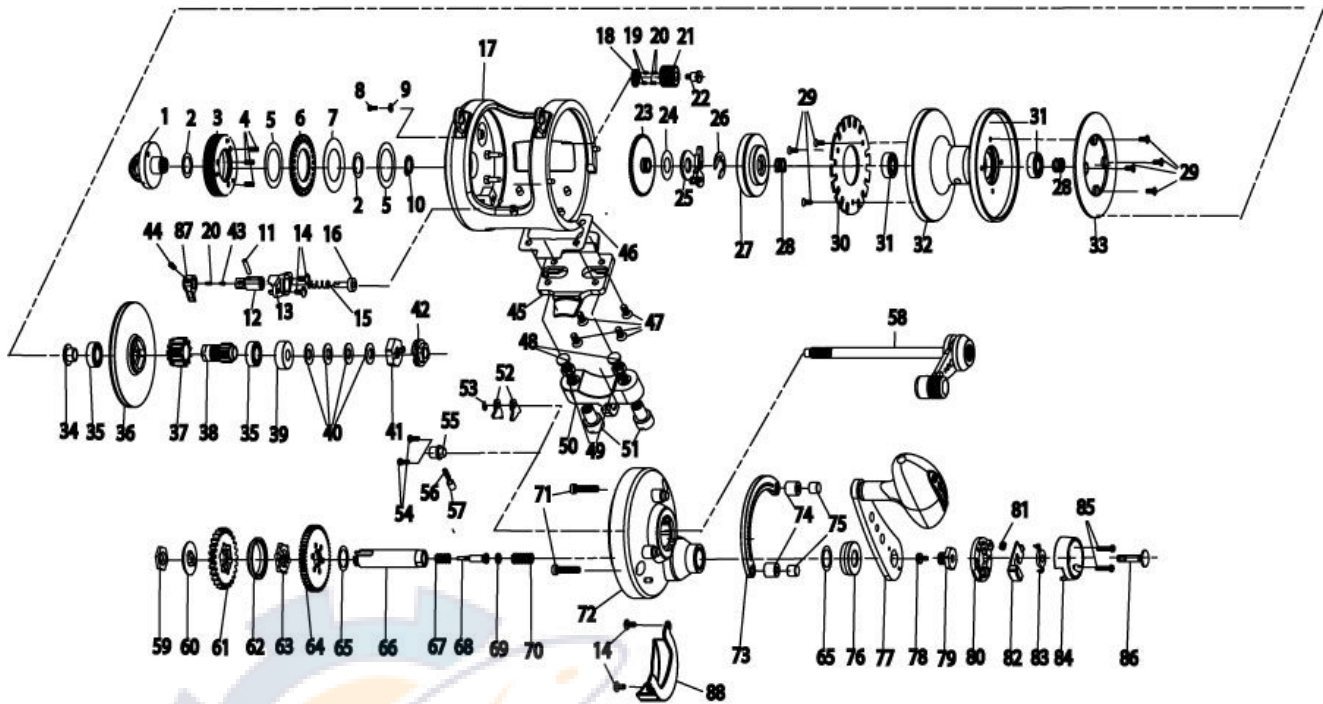

QUANTUM

Aruba ALD30PTsX

Quantum Aruba					
Key No.	Description	Part No.	Key No.	Description	Part No.
1	Clamp Nut Assembly	JF319-01	45	Reel Foot	KF106-01
2	Clamp Nut Washer	KF121-01	46	Reel Foot Gasket	JF155-01
3	Pre Set Knob Assembly	KF329-01	47	Reel Foot Screw	JF057-01
4	Pre Set Knob Spring	JF096-01	48	Rod Clamp Bolt	JF125-01
5	Pre Set Gear Washer - B	KF038-01	49	Rod Clamp Bolt Holder Nut	JF003-01
6	Pre Set Gear - A	JF029-01	50	Rod Clamp	JF154-01
7	Pre Set Gear Washer - A	JF035-01	51	Rod Clamp Nut	KF003-01
8	Pre Set Knob Locking Screw	KF050-01	52	Anti Reverse Pawl	JF063-01
9	Pre Set Knob Locking Plate	KF010-01	53	E-Clip	NX092-01
10	Clamp Nut Retainer	JF075-01	54	Anti Reverse Spring Holder Screw	BV123-01A
11	Bait Click Acuator Pin	JF102-01	55	Anti Riverse Spring Holder	KF129-01
12	Bait Click Acuator	JF157-01	56	Anti Riverse Spring	JF070-01
13	Bait Click Cam	JF156-01	57	Anti Reverse Spring Post	JF103-01
14	Bait Click Cam Screw	CW107-02	58	Spool Shaft Assembly	KF315-20
15	Bait Click Spring	JF110-01	59	Crank Shaft Nut	KF019-01
16	Bait Click Pawl	JF114-01	60	Spacer - A	JF160-01
17	Frame Assembly	KF301-20	61	Low Speed Drive Gear	AF012-01
18	Pre Set Idle Gear Click Plate	KF113-01	62	Spacer - B	KF160-01
19	Pre Set Idle Gear Click Pin	JF108-01	63	Gear Shifting Plate	JF036-01
20	Pre Set Idle Gear Click Spring	KF070-01	64	High Speed Drive Gear	NF012-01
21	Pre Set Idle Gear	JF112-01	65	Washer	JF032-01
22	Pre Set Idle Gear Screw	KF057-01	66	Crank Shaft	JF008-01
23	Pre Set Gear - B	JF085-01	67	Gear Shifting Plate Spring	KF096-01
24	Drag Stopper Plate Washer	KF032-01	68	Shifting Pin	KF093-01
25	Drag Stopper Plate Assembly	JF310-01	69	Bushing	JF132-01
26	E-Clip	KF020-01	70	Gear Shifting Spring	KF165-01
27	Left Drag Plate Assembly	KF348-01	71	Quadrant Anchor Screw	KF053-01
28	Pressure Release Spring	KF040-01	72	Gear Side Cover Assembly	JF324-20
29	Screw	TW107-02	73	Quadrant	JF152-01
30	Bait Click Ratchet	JF113-01	74	Quadrant Spacer	KF094-01
31	Ball Bearing	KF017-01	75	Quadrant Anchor	KF088-01
32	Spool Assembly	KF321-01	76	Handle Collar	JF081-01
33	Drag Washer	JF045-01	77	Handle Assembly	KF318-01
34	Bushing	JF067-01	78	Button Screw	JF053-01
35	Ball Bearing	CP058-01	79	Handle Nut	KF125-01
36	Right Drag Plate Assembly	JF348-01	80	Handle Nut Retainer	JF034-01
37	Low Speed Pinion Gear	JF011-01	81	Shifting Button Spring	JF071-01
38	High Speed Pinion Gear	KF011-01	82	High Speed Shifting Button Assembly	KF362-01
39	Bearing Pocket	KF067-01	83	Button Cover	JF131-01
40	Drag Spring Washer	JF046-01	84	Handle Nut Cap	JF145-01
41	Drag Cam - B	JF153-01	85	Handle Nut Cap Screw	KF123-01
42	Drag Cam - A	JF028-01	86	Low Speed Shifting Button	JF062-01
43	Bait Click Lever Spring Pin	KF108-01	87	Bait Click Lever	JF109-01
44	Bait Click Lever Screw	JF107-01	88	Gear Cover	JF143-01