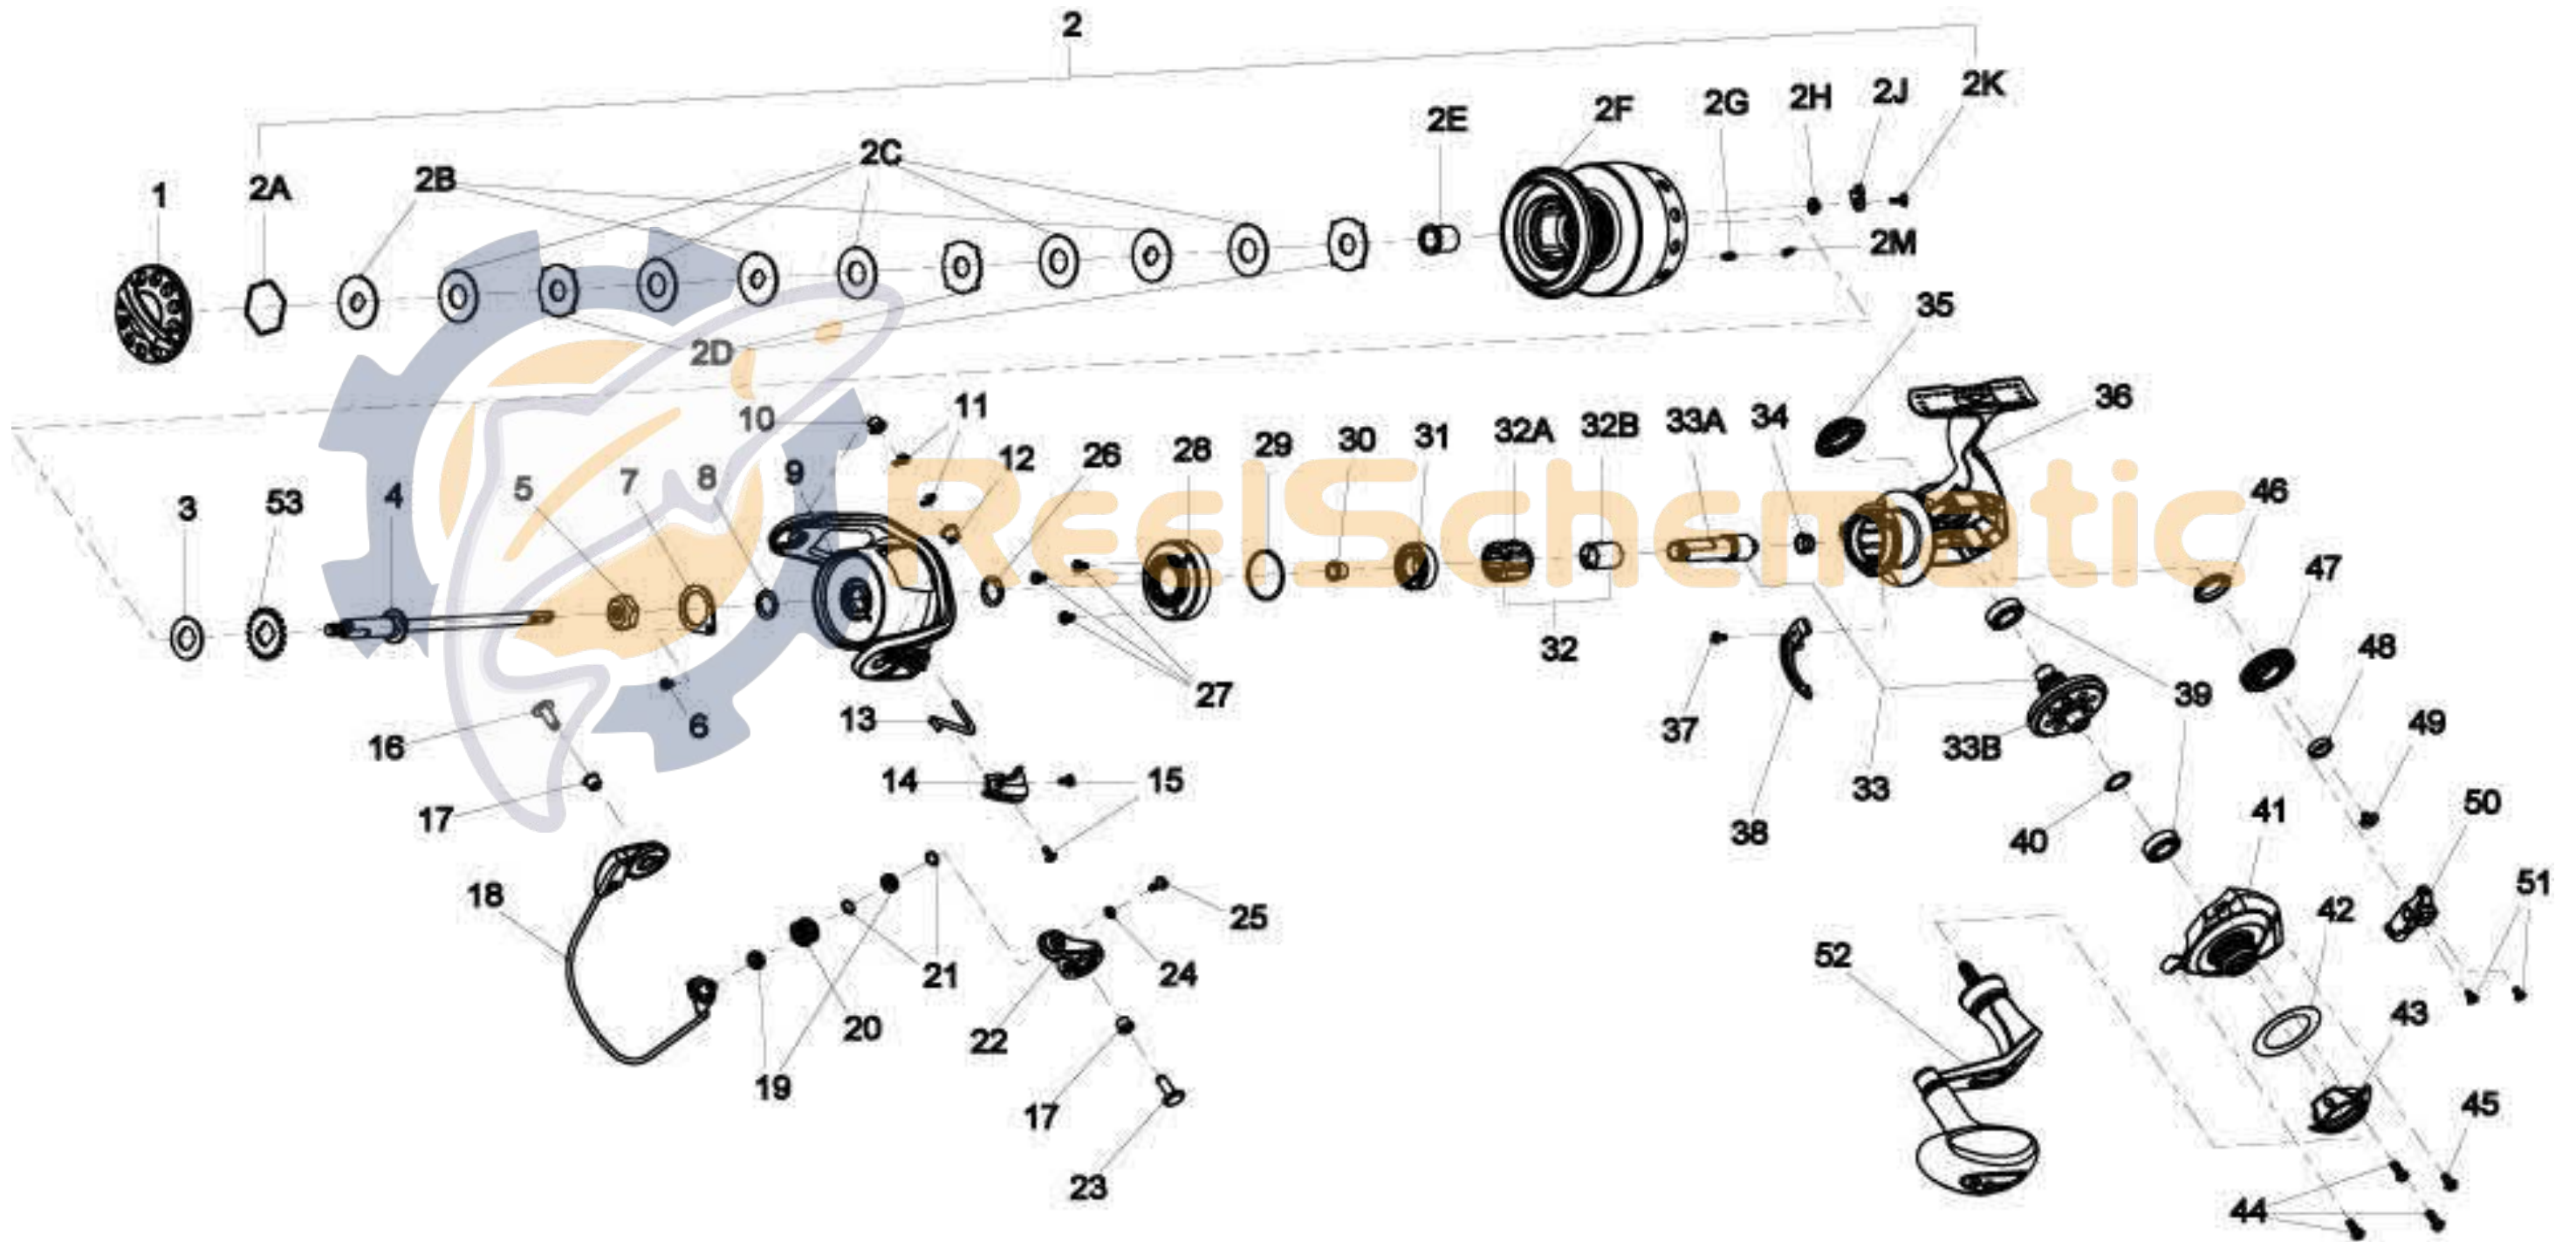

QUANTUM®

BSP60PTsE

BSP60PTsE

Quantum BSP60PTsE Spinning Reel Part List

Key #	Description	Part No.	Qty.	Key #	Description	Part No.	Qty.
1	Drag Knob Assembly	RAB332-02	1	24	Washer	VBP167-01	1
2	Spool Kit Include	RAA421-01	1	25	Screw	BAA108-02	1
	2A - Retaining Ring	RAB038-01	1	26	Washer	SAB110-01	1
	2B - Drag Washer "D"	RAB080-01	3	27	Screw	JX107-03	3
	2C - Drag Washer "B"	RAA033-01	5	28	Ball Bearing Holder Assembly	RAB3190-01	1
	2D - Drag Washer "A"	RAB081-01	3	29	O-Ring	VBP164-01	1
	2E - Spool Bushing	RAB022-02	1	30	Pinion Bushing "Top"	RAB214-01	1
	2F - Spool	RAA021-01	1	31	Pinion Ball Bearing	BGRS11	1
	2G - Spool Click Spring Holder	SAB114-01	1	32	One Way Clutch Kit Include	RAB463-01	1
	2H - Bushing	RAB167-01	1		32A - One Way Clutch	VBP063-01	1
	2J - Click Claw	TAB103-01	1		32B - Clutch Sleeve	RAB139-01	1
	2K - Click Claw Screw	RAB146-01	1	33	Gear Kit Include	RAB412-02	1
	2M - Spool Click Spring	RAB069-02	1		33A - Pinion	RAB011-02	1
3	Spool Adjust Washer	RAA065-01	1		33B - Drive Gear	RAB012-01	1
4	Main Shaft Assembly	RAB315-01	1	34	Pinion Bushing "Bottom"	RAB027-01	1
5	Rotor Nut	RAB006-01	2	35	Handle Screw Cap	RAB054-01	1
6	Screw	JX125-01	1	36	Body	RAB001-02	1
7	Rotor Nut Retainer	RAB118-01	1	37	Trip Bumper Screw	QW053-07	1
8	Washer	RAB110-01	1	38	Trip Bumper	RAB119-01	1
9	Rotor Assembly	RAB309-02	1	39	Body Ball Bearing	CP058-01	2
10	Rotor Bushing	RAB106-02	1	40	Drive Gear Adjust Washer	VBP045-01	1
11	E-Clip	KQ034-01	1	41	Side Cover	RAB023-02	1
12	Rotor Bushing	RAB106-01	1	42	Side Cover Cosmetic Washer	RAB075-01	1
13	Kick Lever	RAB019-01	1	43	Side Cover Cosmetic Ring	RAB142-01	1
14	Rotor Cover	RAB087-01	1	44	Side Cover Screw	VBP057-03	3
15	Rotor Cover Screw	QW053-04	2	45	Side Cover Screw	VBP057-04	1
16	Pin	RAB042-02	1	46	O/S Gear Bushing	XP158-01	1
17	Bushing	SAB106-01	2	47	O/S Gear	RAB053-01	1
18	Bail Assembly	RAB347-02	1	48	O/S Gear Ball Bearing	CH027-01	1
19	Ball Bearing	CT157-02	2	49	O/S Gear Screw	VBP111-01	1
20	Line Roller	RAB004-01	1	50	O/S Slider Assembly	RAB325-01	1
21	Line Roller Washer	RAB102-01	2	51	Main Shaft Screw	RQ100-01	2
22	Arm Lever Assembly	RAB307-02	1	52	Handle Assembly	RAB318-01	1
23	Pin	RAB042-01	1	53	Spool Click Gear	SAB103-01	1