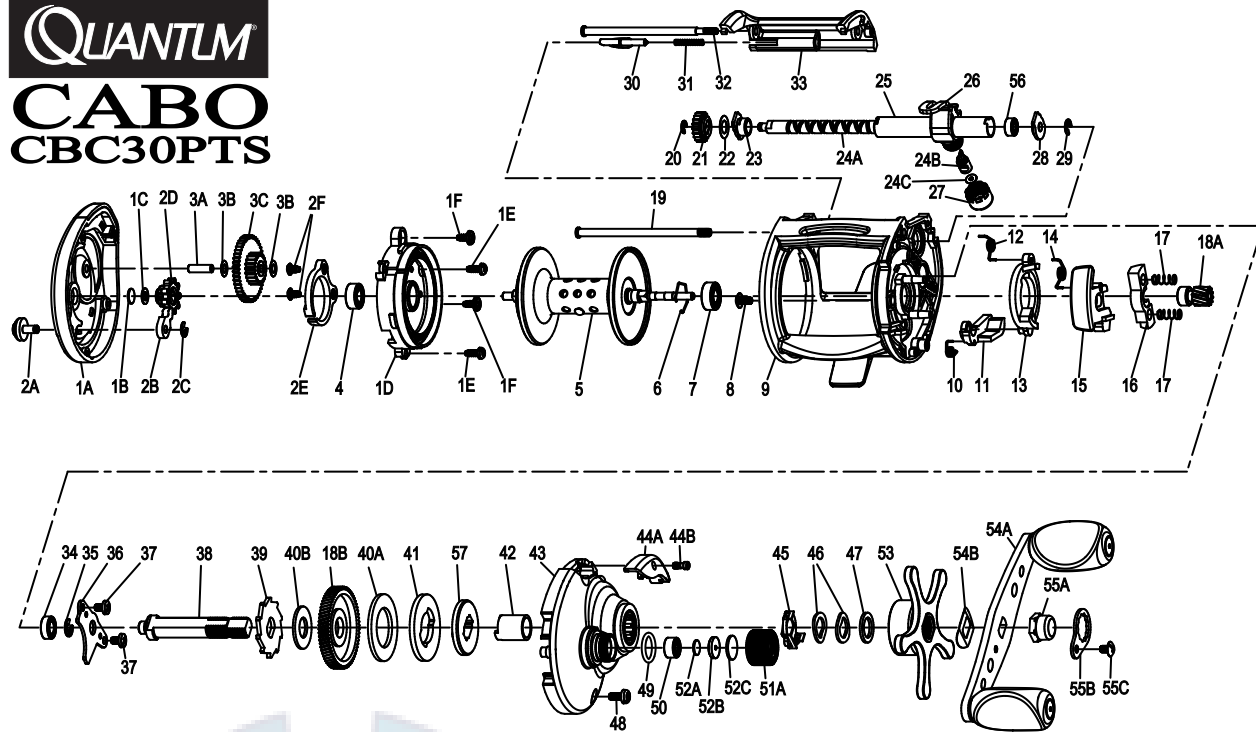

QUANTUM
CABO
CBC30PTS

Key #	Description	Part No.
1	Palm Side Cover Kit includes: 1A - Palm Side Cover Assembly 1B - Spool Shaft Washer 1C - O/S Drive Gear Washer 1D - Spool Cover Assembly 1E - Spool Cover Screw "B" 1F - Spool Cover Screw "A"	PX4023-02
2	Bait Clicker Spring Kit includes: 2A - Bait Click Lever 2B - Bait Click Pawl 2C - E-Clip 2D - O/S Drive Gear 2E - Bait Clicker Spring 2F - Bait Clicker Spring Screw	PX4109-01
3	Idle Gear Kit includes: 3A - Idle Gear Post 3B - Idle Gear Washer 3C - Idle Gear	PX4127-01
4	Palm Side Spool Shaft Bearing	JX106-01
5	Spool Assembly	QX321-01
6	Clip Ring	EX080-01
7	Gear Side Spool Shaft Bearing	EX017-02
8	Gear Side Cover Screw -A	QW123-01
9	Frame	PX001-02
10	Kick Lever Spring	GX097-01
11	Kick Lever	GX077-01
12	Release Slider Spring	GX104-01
13	Release Slider	GX039-01
14	Push Button Spring	GX089-01
15	Push Button	GX062-01
16	Pinion Yoke	GX025-01
17	Yoke Spring	GX040-01
18	Gear Kit includes: 18A - Pinion Gear Assembly 18B - Drive Gear	MX4011-01
19	Stabilizer Bar - "B"	QX061-01
20	E-Clip	NX090-01
21	O/S Pinion Gear	HV085-01
22	Worm Shaft Washer	EX035-01
23	Palm Side Worm Shaft Bushing	PX068-01
24	Worm Shaft Kit Includes: 24A - Worm Shaft 24B - Line Guide Pawl 24C - Carrier Washer	PX4072-02
25	Worm Shaft Guide	PX016-01