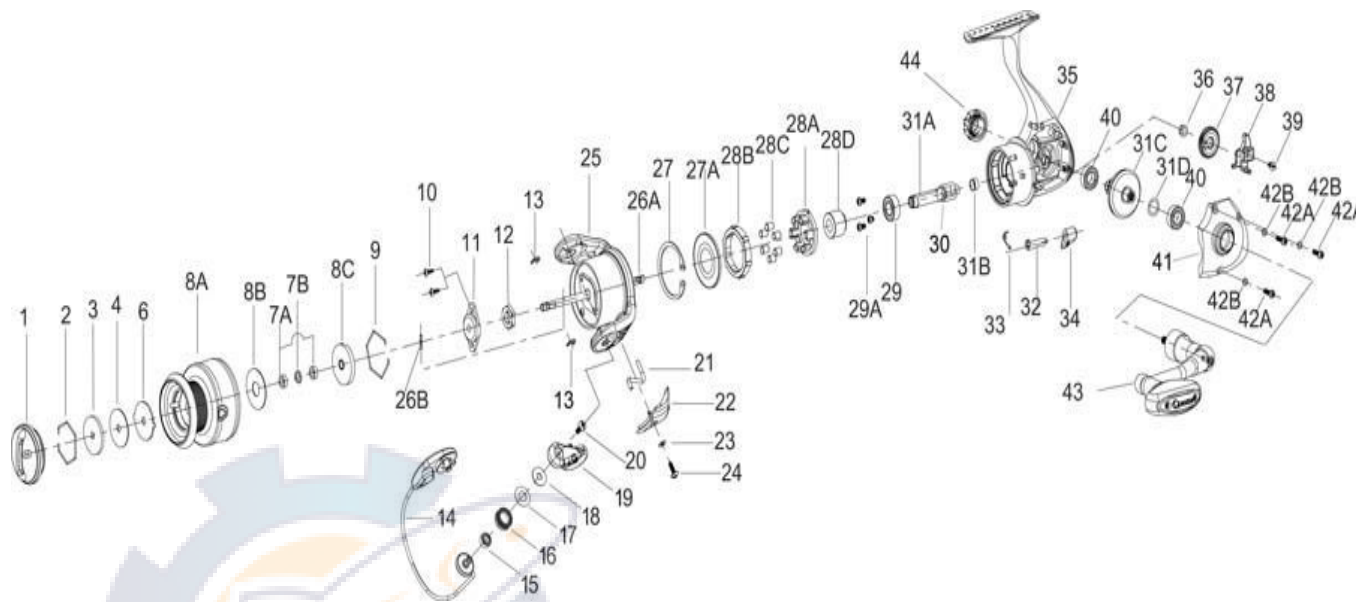

QUANTUM
Cabo CSP20PTs

Cabo CSP20PTs Part List

KEY #	DESCRIPTION	CSP20PTs	KEY #	DESCRIPTION	CSP20PTs
1	DRAG KNOB ASSEMBLY	FT332-51	25	ROTOR ASSEMBLY	RQ309-51
2	SPOOL RETAINER - TOP	RQ038-01	26	MAIN SHAFT KIT	FT4015-01
3	DRAG WASHER "C"	SQ080-01		26A - MAIN SHAFT	RQ015
4	DRAG WASHER "B"	RQ033-01		26B - MAIN SHAFT PIN	BT042
6	DRAG WASHER "A"	RQ081-01	27	RETAINER RING, CLUTCH SEAL	TK060-01
7	SPOOL BUSHING OR BEARING KIT	EH4158-01	27A	CLUTCH SEAL	TK166-01
	7A - SPOOL BUSHING OR BEARING	EH158	28	CLUTCH ASSEMBLY KIT	TK4363-01
	7B - SPOOL SPACER	AT105		28A - CLUTCH RETAINER	TK040
8	SPOOL ASSEMBLY KIT	FT4321-51		28B - CLUTCH RING	TK063
	8A - SPOOL ASSEMBLY	FT221-51		28C - CLUTCH ROLLERS	TK165
	2 - SPOOL RETAINER - TOP	RQ038-01		28D - CLUTCH SLEEVE	SK139
	3 - DRAG WASHER "C" KEYED TO SHAFT	SQ080-01	29	PINION BALL BEARING	BH028-01
	4 - DRAG WASHER "B" FIBER	RQ033-01	29A	SCREW , BALL BEARING, 3 EA.	TK057-01
	6 - DRAG WASHER "A" KEYED TO SPOOL	RQ081-01	30	PINION GEAR WASHER	AT110-01
	7 - SPOOL BUSHING OR BEARING KIT	EH4160-01	31	GEAR KIT	RQ4011-02
	8B - SPOOL WASHER, FIBER	AT039		31A - PINION GEAR	QTY - 1 SST
	8C - DRAG CLICK ASSEMBLY	AT459-01		31B - PINION BUSHING	RQ141
	9 - SPOOL RETAINER - BOTTOM	CH038-02		31C - DRIVE GEAR ASSEMBLY	QTY-1 BRS
8C	DRAG CLICK ASSEMBLY	AT459-01		31D - D.GEAR ADJUST WASHER	GU105-08A
9	SPOOL RETAINER - BOTTOM	CH038-02	32	STOPPER CAM	TK090-01
10	ROTOR NUT LOCK SCREW	RQ094-01	33	STOPPER CAM SPRING	TK089-01
11	MAIN SHAFT BUSHING	RQ214-01	34	STOPPER CAM LEVER	RQ059-01
12	ROTOR NUT	SH006-01	35	BODY ASSEMBLY	FT301-51
13	E-CLIP - BAIL ASSEMBLY	GH034-01	36	O/S GEAR BUSHING OR BEARING	EH158-01
14	BAIL ASSEMBLY	F T347-01	37	O/S GEAR	RQ053-51
15	LINE ROLLER BEARING	GH202-01	38	O/S SLIDER	RQ025-01
16	LINE ROLLER	CH004-01	39	MAIN SHAFT SCREW	RQ100-01
17	LINE ROLLER WASHER	DH102-01	40	BODY/COVER BALL BEARING	CH028-01
18	LINE ROLLER COLLAR	CH102-01	41	BODY COVER	FT023-51
19	ARM LEVER ASSEMBLY	RQ307-06	42	BODY COVER SCREW KIT	RQ4057-01
20	SCREW - LINE SLIDER	AQ108-01		42A - BODY COVER SCREW	RQ057
21	KICK LEVER	RQ019-01		42B - SCRATCH PROTECT WASHER	RQ142
22	ARM LEVER COVER	RQ087-01	43	HANDLE ASSY	FT318-51
23	ARM LEVER COVER WASHER	SQ142-01	44	HANDLE CAP ASSY	AT373-51
24	A/L COVER SCREW	GU077-02			