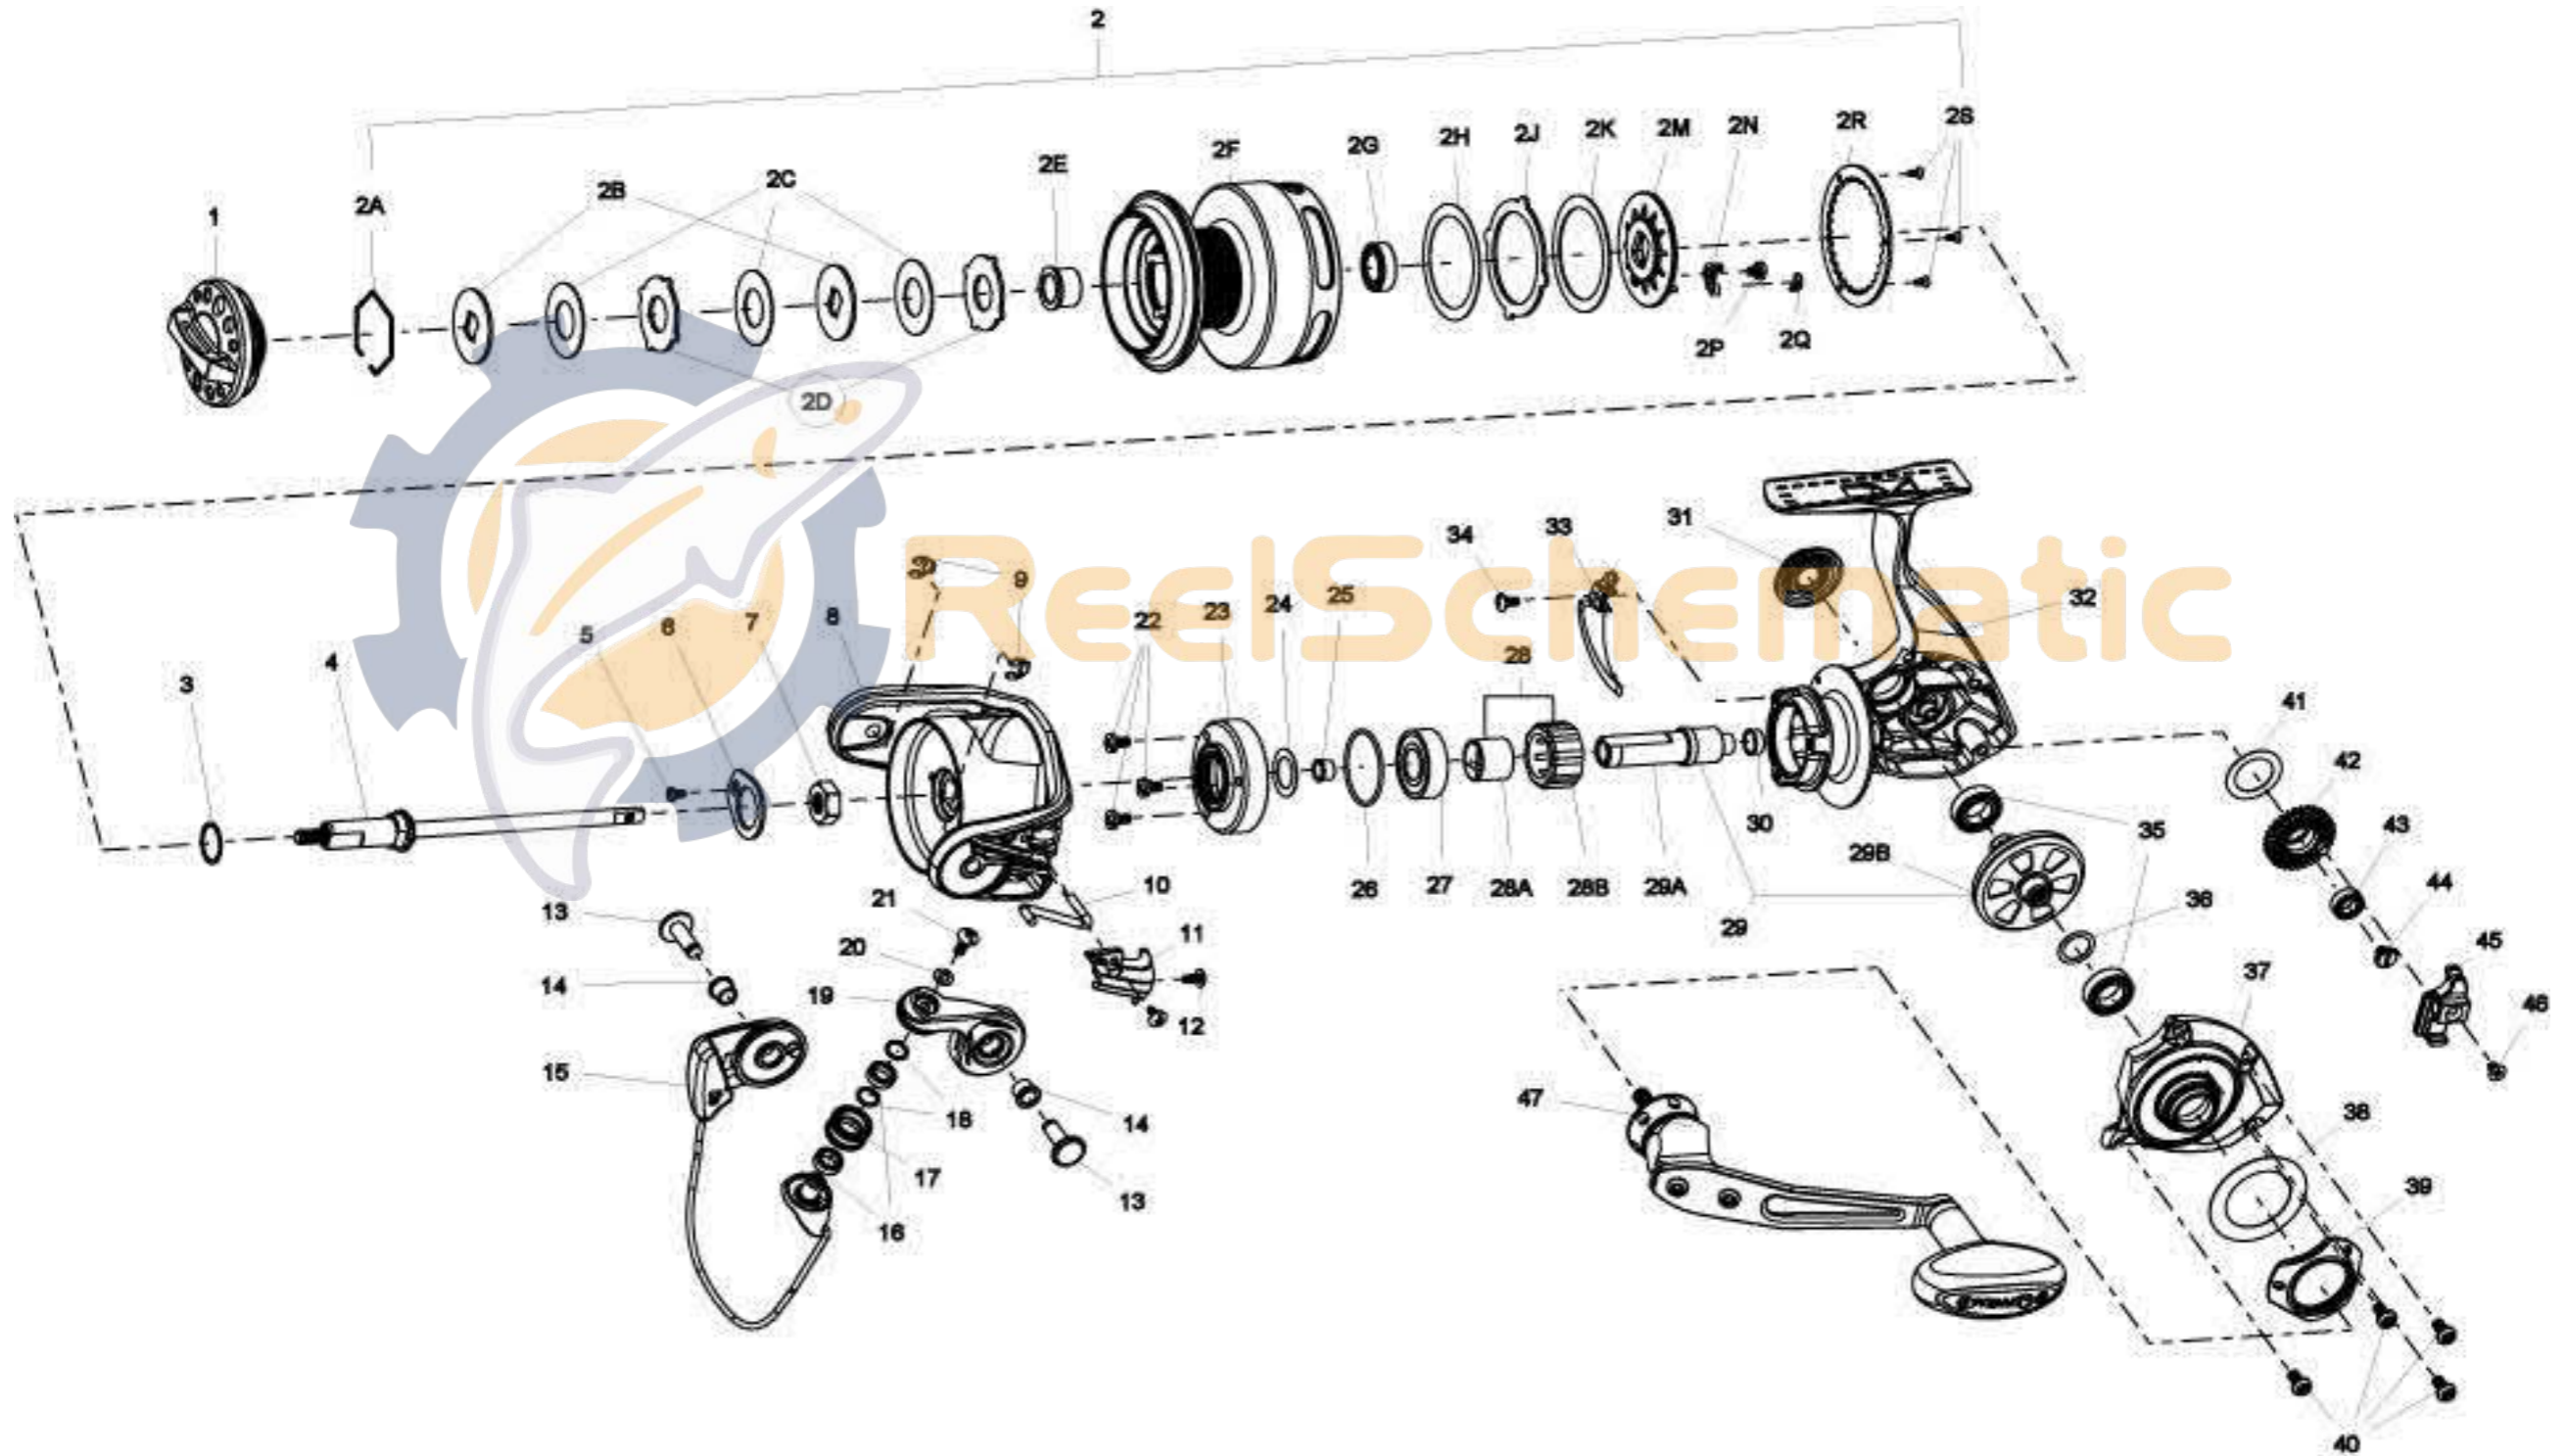

QUANTUM[®]

CSP40PTSE

CSP40PTSE

Quantum CSP40PTSE Spinning Reel Part List

Key #	Description	Part No.	Qty.	Key #	Description	Part No.	Qty.
1	Drag Knob Assembly	PAB332-01	1	19	Arm Lever Assembly	PAB307-01	1
2	Spool Kit Include	PAB421-01	1	20	Washer	VBP167-01	1
	2A - Retaining Ring	BAA038-01	1	21	Screw	BAA108-02	1
	2B - Drag Washer "D"	PAB080-01	2	22	Screw	JX107-03	3
	2C - Drag Washer "B"	QAB033-01	3	23	Ball Bearing Holder Assembly	PAB3190-01	1
	2D - Drag Washer "A"	PAB081-01	2	24	Washer	XF035-01	1
	2E - Spool Bushing	PAB058-01	1	25	Pinion Bushing "Top"	PAB028-01	1
	2F - Spool	PAB021-01	1	26	O-Ring	ORR8	1
	2G - Spool Ball Bearing	TW058-02	1	27	Pinion Ball Bearing	DT157-03	1
	2H - Washer	PAB065-01	1	28	One Way Clutch Kit Include	PAB463-01	1
	2J - Magnum Drag Washer "A"	QAB081-01	1		28A - Clutch Sleeve	PAB139-01	1
	2K - Magnum Drag Washer "B"	PAB033-01	1		28B - One Way Clutch	CAA063-01	1
	2M - Magnum Drag Plate	PAB039-01	1	29	Gear Kit Include	PAB412-03	1
	2N - Click Claw	PAB103-01	1		29A - Pinion	PAB011-03	1
	2P - Click Claw Pin	VBP114-01	1		29B - Drive Gear	WAA012-02	1
	2Q - Spool Click Spring	QAB069-01	1	30	Pinion Bushing "Bottom"	PAB027-01	1
	2R - Magnum Drag Retainer	PAB225-01	1	31	Handle Screw Cap	UAA054-02	1
	2S - Screw	DW107-01	3	32	Body	PAB001-01	1
3	Spool Adjust Washer	QAB065-01	1	33	Trip Bumper	PAB119-01	1
4	Main Shaft Assembly	PAB315-01	1	34	Trip Bumper Screw	QW053-05	1
5	Screw	CAA094-02	1	35	Body Ball Bearing	TW058-03	2
6	Rotor Nut Retainer	PAB118-01	1	36	Drive Gear Adjust Washer	BAA105-04	1
7	Rotor Nut	PAB006-01	1	37	Side Cover	PAB023-01	1
8	Rotor Assembly	PAB309-01	1	38	Side Cover Cosmetic Washer	PAB075-01	1
9	E-Clip	KQ034-01	2	39	Side Cover Cosmetic Ring	PAB142-02	1
10	Kick Lever	PAB019-01	1	40	Side Cover Screw	VBP057-04	4
11	Rotor Cover	PAB087-01	1	41	O/S Gear Washer	KF121-01	1
12	Rotor Cover Screw	CW125-02	2	42	O/S Gear	PAB053-01	1
13	Pin	RAB042-01	2	43	O/S Gear Ball Bearing	SW017-01	1
14	Bushing	SAB106-01	2	44	O/S Gear Screw	PAB057-01	1
15	Bail Assembly	PAB347-01	1	45	O/S Slider	PAB025-01	1
16	Ball Bearing	CT157-02	2	46	Main Shaft Screw	BAA100-01	1
17	Line Roller	RAB004-01	1	47	Handle Assembly	WAA318-51	1
18	Line Roller Washer	RAB102-01	2				