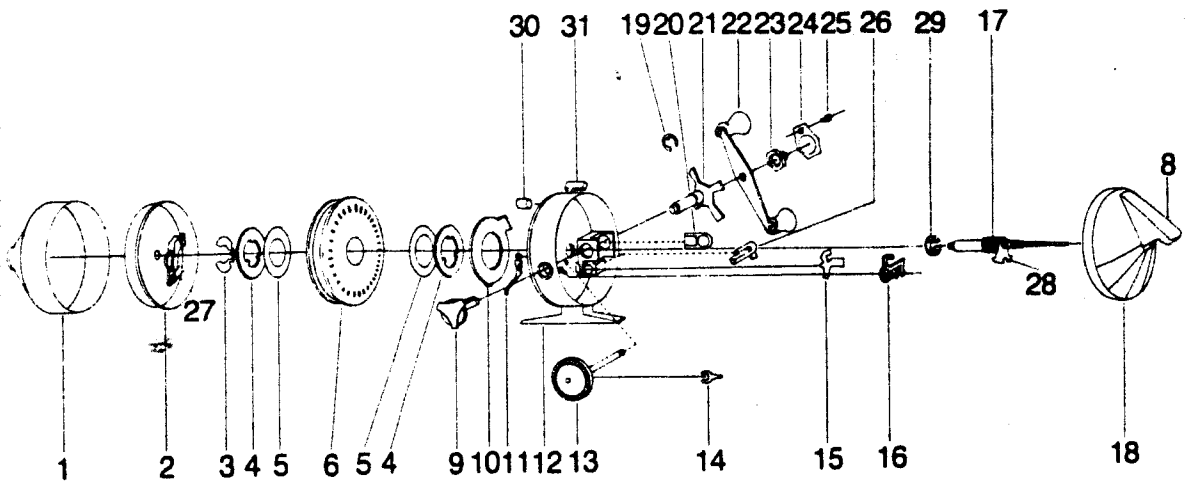

DIAGRAM

5

ONE CLASSIC™ PARTS LIST

KEY NO.	PART NO.	DESCRIPTION
1	KZ-324	Front Cover Assy.
2	KZ310	Spinnerhead Assy.
3	RY034	Spool Retainer Clip
4	CJ040	Spool Washer
5	CJ1C8	Flat Washer
6	KZ021	Spool (Empty)
	KZ321-14H	Spool w/14# H.P. Line
7	KY026	Crank Shaft Bushing
8	KZ309	Thumb Brake
9	KZ019	Bait Alert Knob
10	KZ027	Clutch Ring
11	RY033	Spool Click Spring
12	KZ301	Body
13	KY308-1C	Crank Shaft Assy.
14	JY061	Pawl Actuator
15	KZ060	Anti-Reverse Pawl
16	KZ014	Bait Clicker
17	KZ315	Center Shaft Assy.
18	KZ323	Back Cover Assy.
19	JY121	Retainer Clip
20	KZ054	Drag Actuator Slide
21	FE032	Drag Star
22	KZ318	Handle Assembly
23	VY003	Crank Handle Nut
24	VY056	Handle Nut Lock
25	VY057	Handle Lock Screw
26	RY002	Anti-Reverse Knob
27	JY049	Spinnerhead Spring
28	KZ065	Bait Click Actuator
29	AZ028	Ball Bearing
30	KZ164	Spool Lock Plunger
31	KZ164	Spool Lock Lever