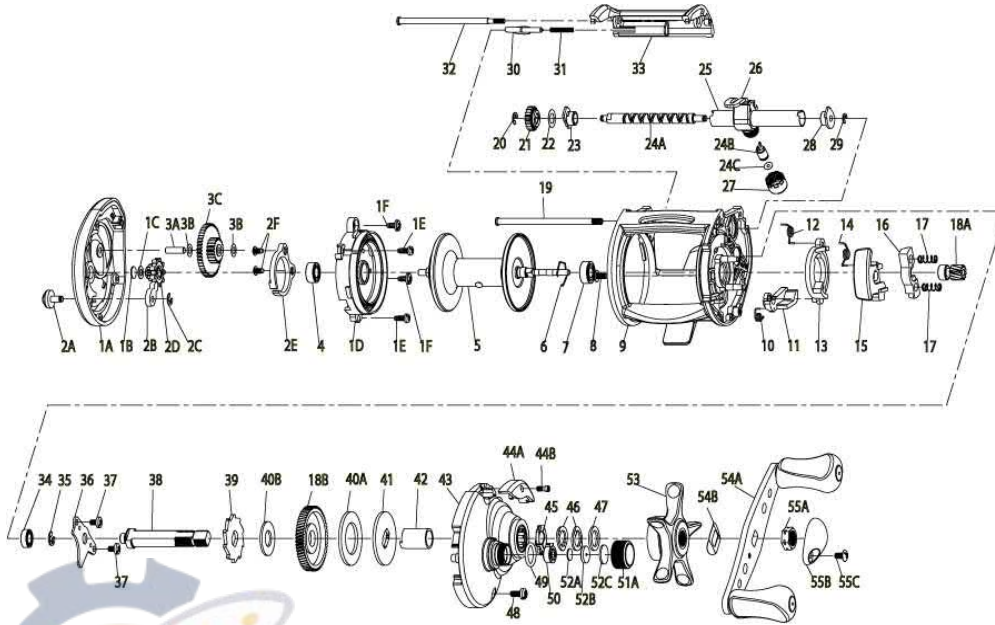

# 1431MGC

Quantum Classic Right & Left Hand 1430MGC/1431MGC Bait Cast Reel Part List							
Key #	Description	Part No.		Key #	Description	Part No.	
		1430MGC	1431MGC			1430MGC	1431MGC
1	Palm Side Cover Kit include	PX4023-01	QX4023-01	25	Worm Shaft Guide	PX016-01	PX016-01
	1A - Palm Side Cover Assembly	N/A	N/A	26	Line Guide Carrier	GX047-01	GX047-01
	1B - Spool Shaft Washer	N/A	N/A	27	Line Guide Carrier Screw	ZW007-02	ZW007-02
	1C - O/S Drive Gear Washer	N/A	N/A	28	Gear Side Worm Shaft Bushing	GX067-01	GX067-01
	1D - Spool Cover Assembly	N/A	N/A	29	E-Clip	NX092-01	NX092-01
	1E - Spool Cover Screw - "B"	N/A	N/A	30	Palm Side Cover Locking Lever	GX119-01	MX119-01
	1F - Spool Cover Screw - "A"	N/A	N/A	31	Palm Side Cover Locking Spring	ZW096-01	ZW096-01
	2 - Bait Clicker Spring Kit	N/A	N/A	32	Stabilizer Bar - "A"	PX061-01	PX061-01
	3 - Idle Gear Kit	N/A	N/A	33	Front Support	PX099-01	QX099-01
	4 - Palm Side Spool Shaft Bearing	N/A	N/A	34	Crank Shaft Bearing - Lower	SW017-01	SW017-01
2	Bait Clicker Spring Kit include	PX4109-02	QX4109-02	35	E-Clip	QW120-01	QW120-01
	2A - Bait Click Lever	N/A	N/A	36	Crank Shaft Retainer	GX002-01	GX002-01
	2B - Bait Click Pawl	N/A	N/A	37	Crank Shaft Retainer Screw	JX107-01	JX107-01
	2C - E-Clip	N/A	N/A	38	Crank Shaft	GX008-01	GX008-02
	2D - O/S Drive Gear	N/A	N/A	39	Trip Ratchet	EX083-01	EX083-01
	2E - Bait Clicker Spring	N/A	N/A	40	Drag Disc Kit include	HV4059-01	HV4059-01
	2F - Bait Clicker Spring Screw	N/A	N/A		40A - Drag Disc	N/A	N/A
					40B - Trip Ratchet Washer	N/A	N/A
3	Idle Gear Kit include	PX4127-01	PX4127-01	41	Drag Key Washer	GX045-01	GX045-01
	3A - Idle Gear Post	N/A	N/A	42	One Way Bearing Sleeve	GX052-01	GX052-01
	3B - Idle Gear Washer	N/A	N/A	43	Gear Side Cover Assembly	GX324-03	MX324-03
	3C - Idle Gear	N/A	N/A	44	Oil Port Cap Kit include	GX4150-01	MX4150-01
4	Palm Side Spool Shaft Bearing	JX106-01	JX106-01		44A - Oil Port Cap	N/A	N/A
5	Spool Assembly	PX321-01	PX321-02		44B - Oil Port Cap Screw	N/A	N/A
6	Clip Ring	EX080-01	EX080-01	45	Drag Click Spring Assembly	GX4114	GX4114
7	Gear Side Spool Shaft Bearing	EX017-02	EX017-02	46	Spring "D" Washer	JX046-01	JX046-01
8	Gear Side Cover Screw -A	QW123-01	QW123-01	47	Star Drag Washer	ZW032-02	ZW032-02
9	Frame	PX001-01	QX001-01	48	Gear Side Cover Screw - B	GX107-01	GX107-01
10	Kick Lever Spring	GX097-01	MX097-01	49	Tension Knob O-Ring	QW101-01	QW101-01
11	Kick Lever	GX077-01	MX077-01	50	Tension Knob Bushing	QW117-01	QW117-01
12	Release Slider Spring	GX104-01	MX104-01	51	Tension Knob	N/A	N/A
13	Release Slider	GX039-01	MX039-01	52	Spool Tension Washer Kit Include	QW4032-01	QW4032-01
14	Push Button Spring	GX089-01	MX089-01		52A - Spool Tension Washer	N/A	N/A
15	Push Button	GX062-01	MX062-01		52B - Spool Tension Collar	N/A	N/A
16	Pinion Yoke	GX025-01	MX025-01		52C - Spool Cushion Washer	N/A	N/A
17	Yoke Spring	GX040-01	GX040-01	53	Star Dag	GX055-01	GX055-02
18	Gear Kit include	GX4011-01	GX4011-02	54	Handle Kit include	GX4018-01	GX4018-02
	18A - Pinion Gear Assembly	N/A	N/A		54A - Handle Assembly	N/A	N/A
	18B - Drive Gear	N/A	N/A		54B - Handle Washer	N/A	N/A
19	Stabilizer Bar - "B"	QX061-01	QX061-01		55 - Handle Nut Kit	N/A	N/A
20	E-Clip	NX090-01	NX090-01	55	Handle Nut Kit include	QW4003-01	QW4003-02
21	O/S Pinion Gear	HV085-01	HV085-01		55A - Handle Nut	N/A	N/A
22	Worm Shaft Washer	EX035-01	EX035-01		55B - Handle Nut Cap	N/A	N/A
23	Palm Side Worm Shaft Bushing	PX068-01	PX068-01		55C - Handle Nut Cap Screw	N/A	N/A
24	Worm Shaft Kit Include	PX4072-01	PX4072-01				
	24A - Worm Shaft	N/A	N/A				
	24B - Line Guide Pawl	N/A	N/A				
	24C - Carrier Washer	N/A	N/A				